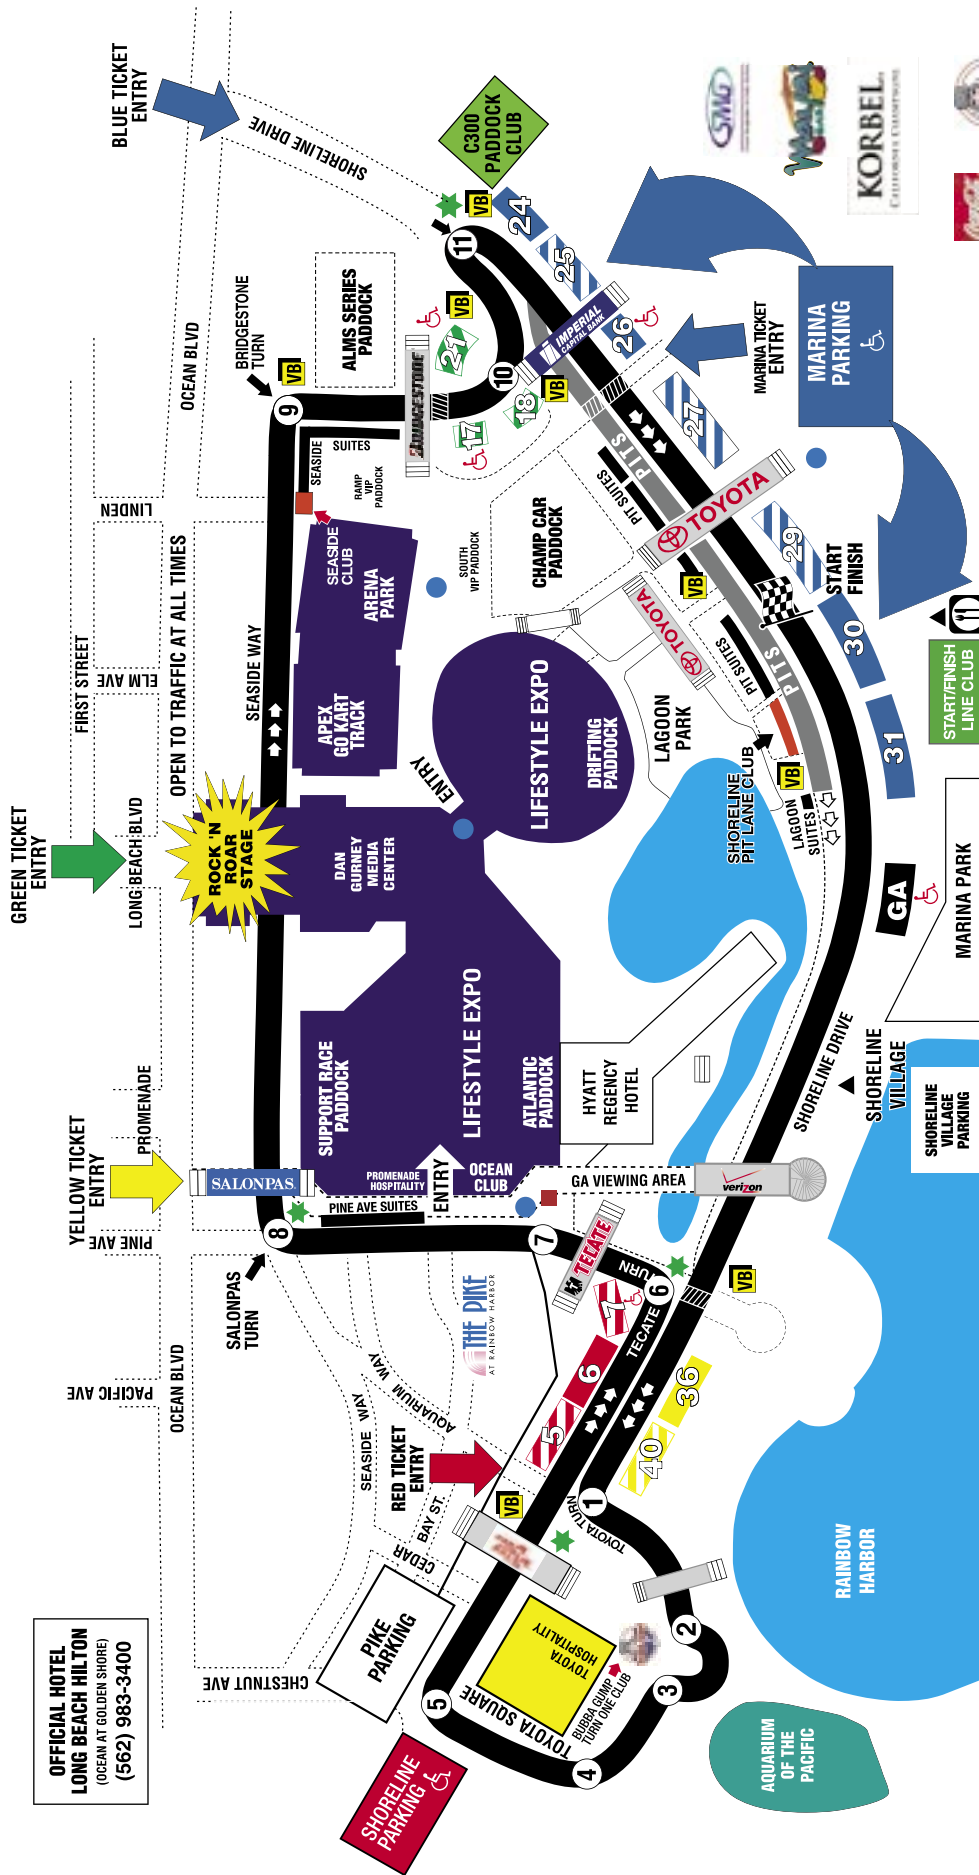

2008 TOYOTA GRAND PRIX OF LONG BEACH CIRCUIT MAP

OFFICIAL HOTEL
LONG BEACH HILTON
 (OCEAN AT GOLDEN SHORE)
 (562) 983-3400

LEGEND	VISION BOARD BIG-SCREEN TELEVISION VIEWING LOCATIONS (AS CURRENTLY SCHEDULED)	PEDESTRIAN BRIDGES	WHEELCHAIR ACCESSIBLE GRANDSTANDS #7, 17, 21, 26, GA	SUNDAY ONLY GRANDSTANDS #6, 24, 26, 30, 31, 36	SMG FOOD COURTS
	FOOT/WHEELCHAIR CROSSING	SUPER PHOTO LOCATIONS	ATM	2 DAY GRANDSTANDS #6, 7, 17, 18, 21, 25, 27, 29, 40	TECATE CANTINA
					PLAYA TECATE