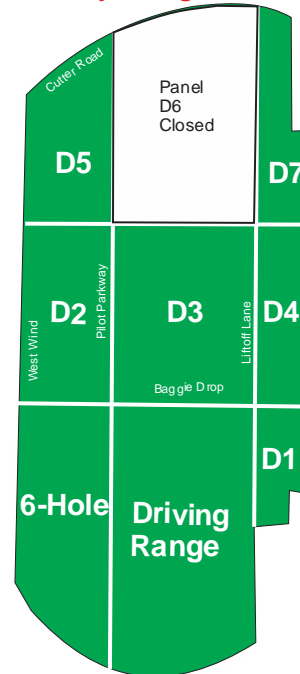

SUSAN RICE
recreation facility and event operations manager
o 505.768.6050
m 505.228.3144
cabq.gov/parksandrecreation

Tuesday through Thursday