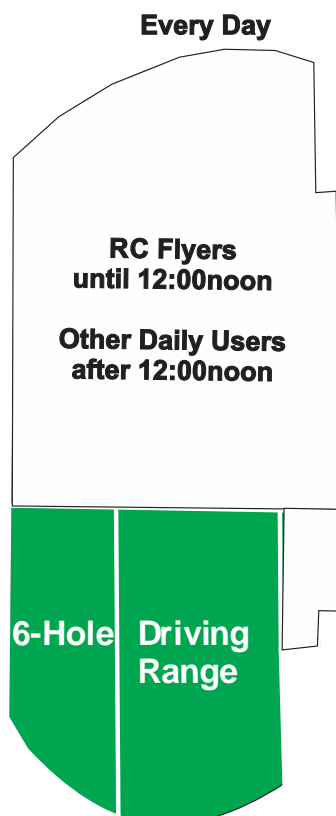

BALLOON FIESTA PARK DAILY USERS NOTIFICATION

Key card holders: **display Key Tags from the rearview mirror of your car**

- Cars with gate key access are allowed on the field
- You must present a coach's card or an AMA membership card to obtain a gate access tag. All others must present a certificate of insurance that covers you and the City when you are using the Balloon Fiesta Park facility to be able to purchase a hang tag
- You may renew your access to Balloon Fiesta Park in person at the Golf Center – 9401 Balloon Museum Drive NE, 87113 (Daily, 10:00a-7:00p)

To ensure RC pilots' fly safely -

- When operating a drone or RC aircraft, and using a video transmitter, do not set your video transmitter to exceed 25 milliwatts (mW).

Thor Guard Lightning Prediction System

- Warning - 15 second horn blast and flashing strobe light – evacuate field to cars
- Strobe light will continue flashing
- All Clear - Three 5 second horn blasts will sound when all clear, strobe light will stop
- 360.thormobile.net/abqballoonfiesta Thor Guard website for Balloon Fiesta Park

Snow and Frost

- The turf is not to be used by Daily Users if there is snow or frost present
- If in doubt, contact the Golf Center Front Desk for current conditions – 505-768-6043

Watering schedule

- When needed

Park Use

- Dawn to 8:00am – Daily users YIELD to Balloon launches
- Dawn to 12:00pm – Grass panels available to RC Model Aircraft flyers, Unpowered Para Gliders, and Quadcopters/Drones
- 12:00pm to Dusk – Grass panels available to all daily user groups