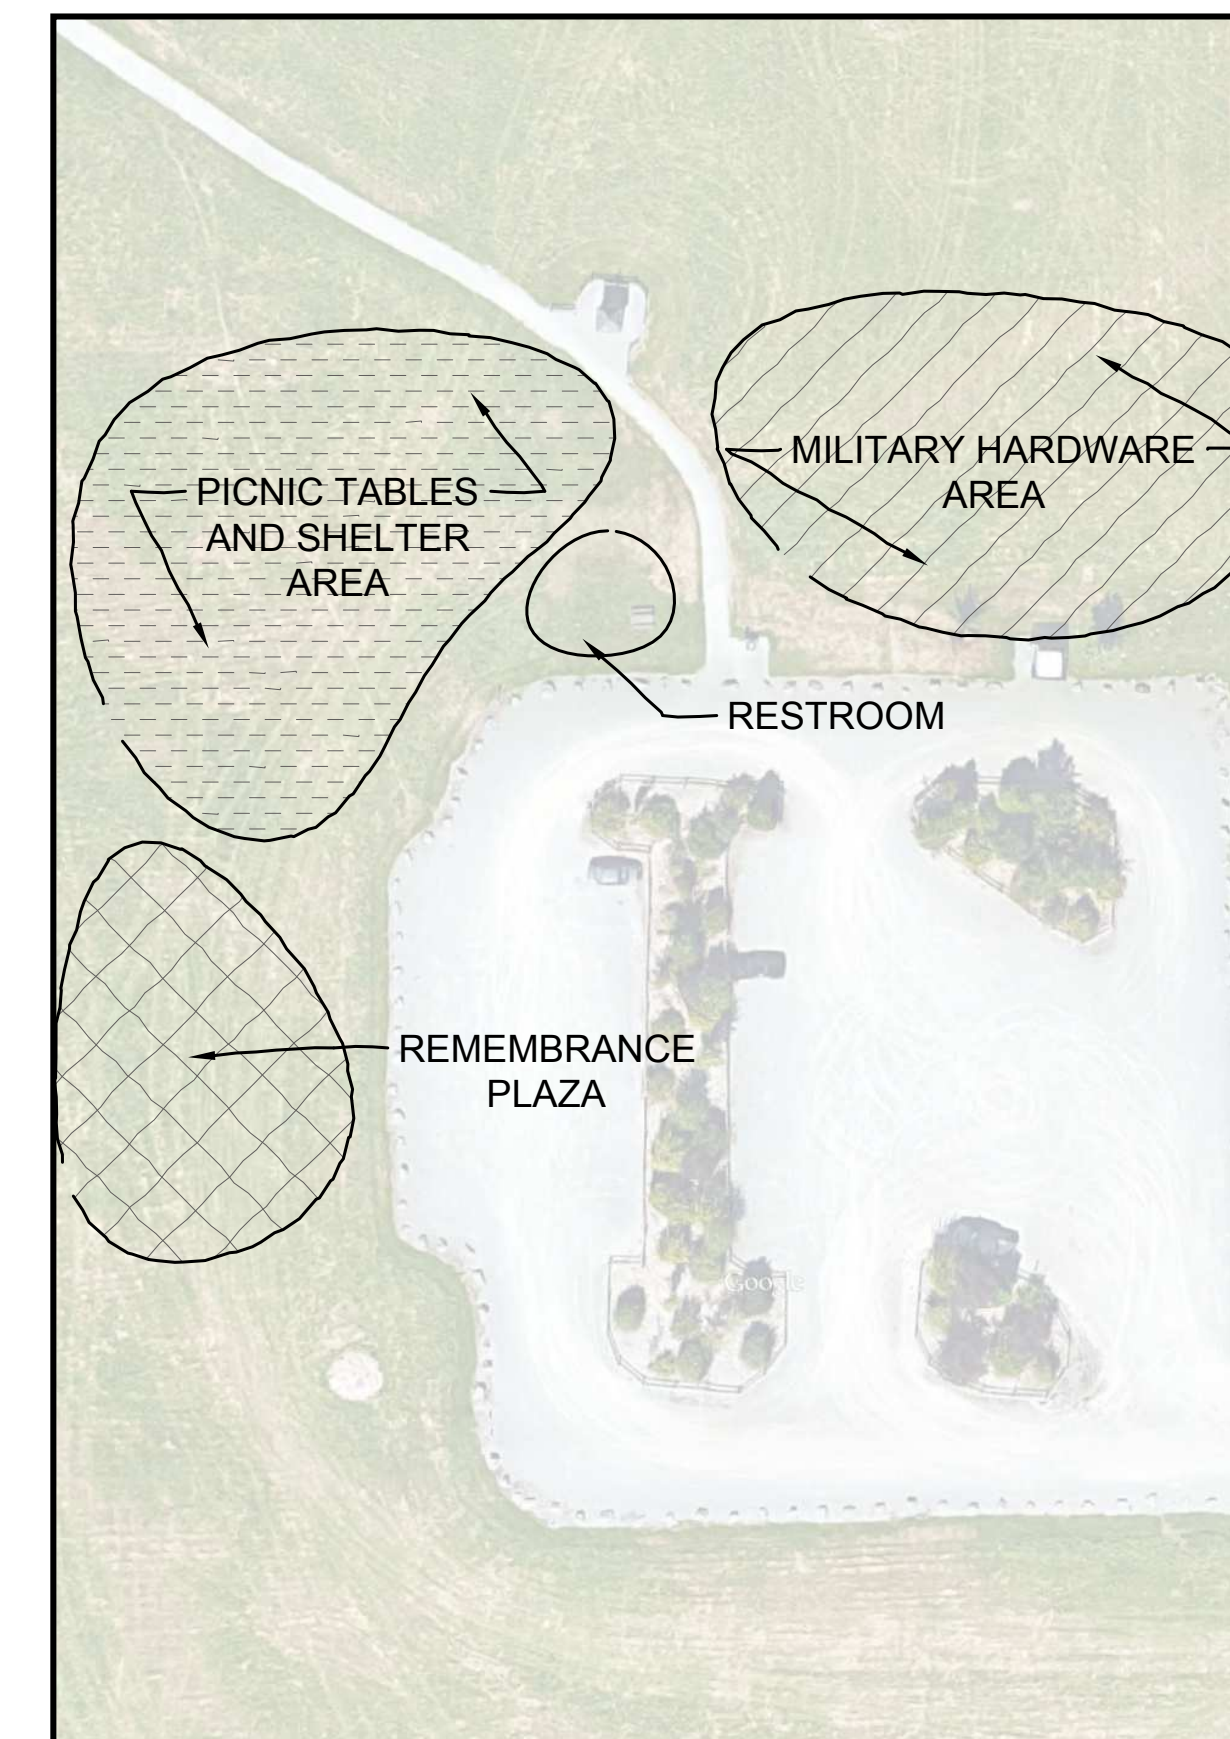

SITE PLAN A
1" = 20'-0" (CHECK SCALE BAR FOR ACCURACY)

SITE PLAN B
NO SCALE

SITE PLAN C
NO SCALE

Veterans Park @ NSRA - Sedro-Woolley WA
Conceptual Site Plan

Prepared for:
Skagit County Parks
Mount Vernon, WA 98273
(360) 336-9414