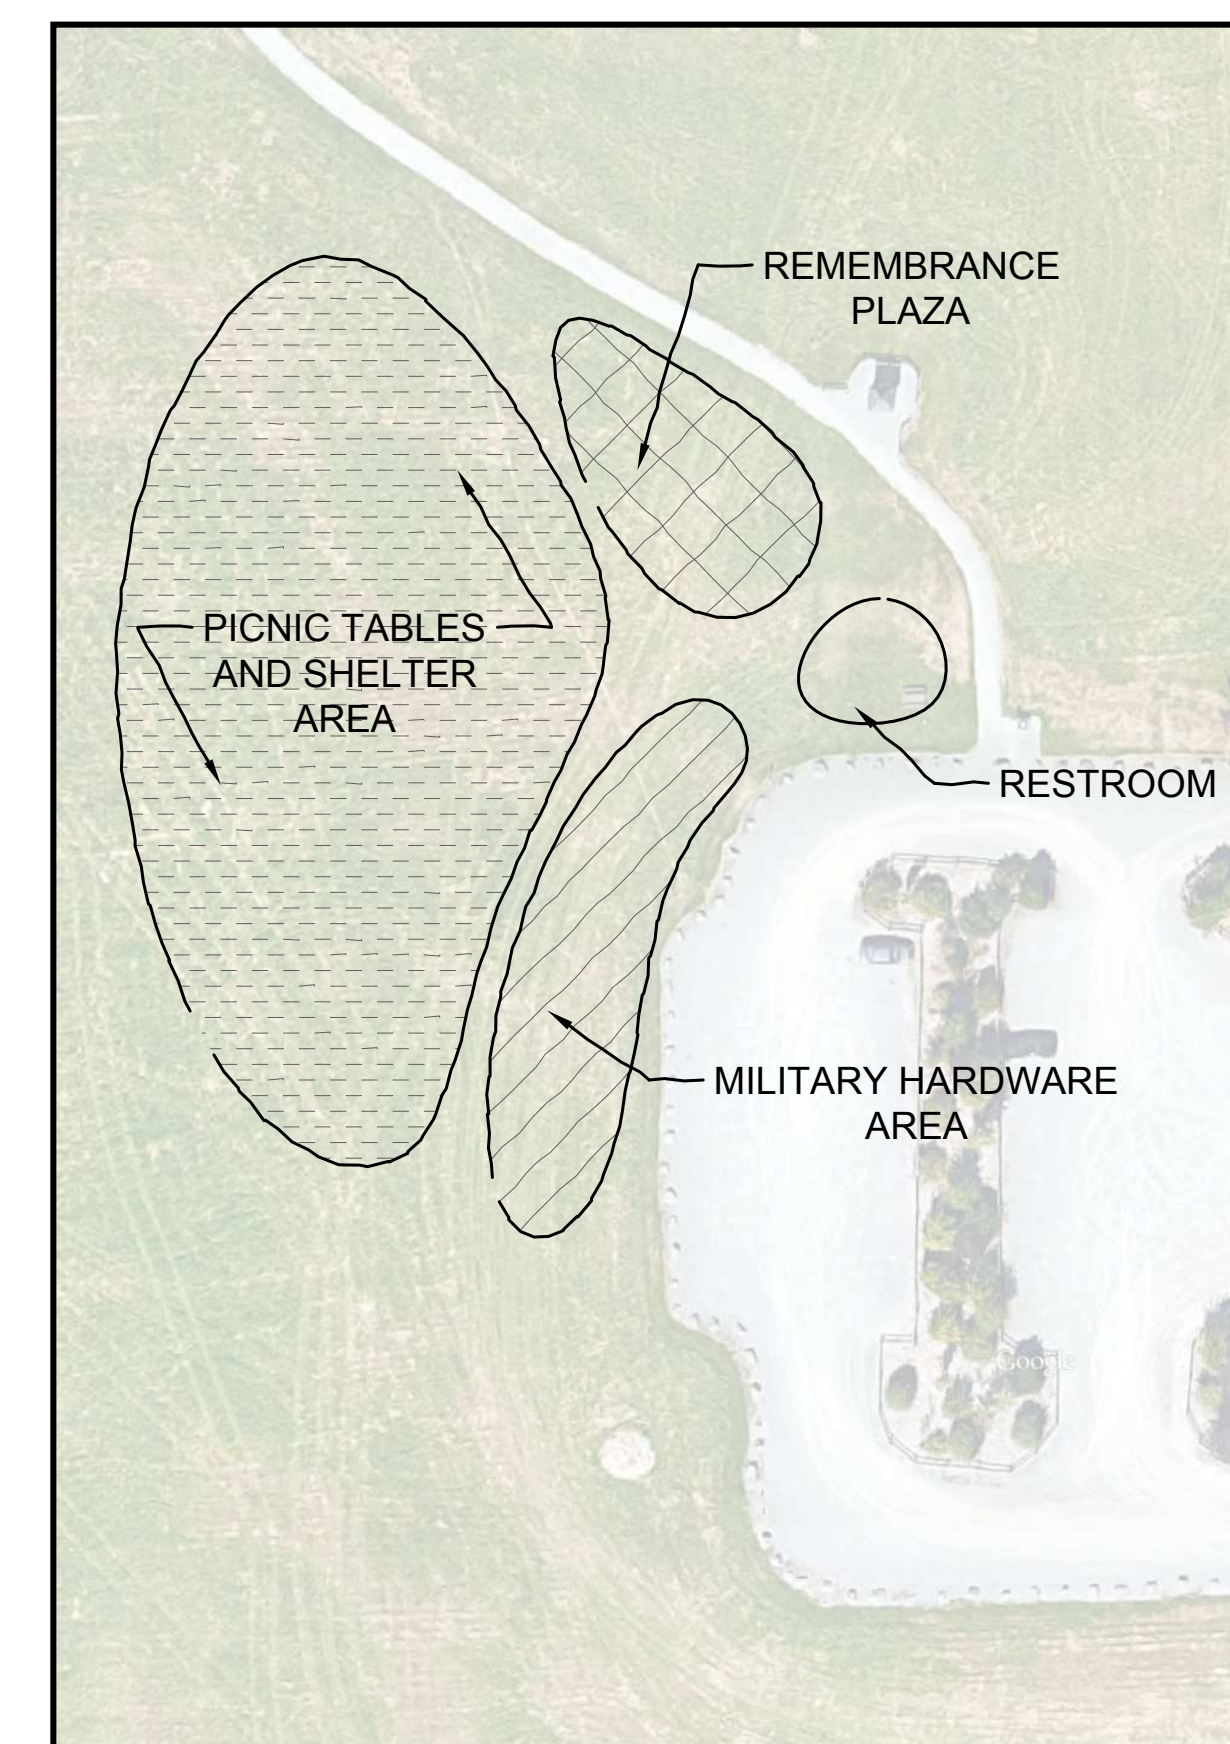

SITE PLAN A
1" = 20'-0" (CHECK SCALE BAR FOR ACCURACY)

SITE PLAN B
NO SCALE

SITE PLAN C
NO SCALE

Veterans Park @ NSRA - Sedro-Woolley WA
Conceptual Site Plan

Prepared for:
Skagit County Parks
Mount Vernon, WA 98273
(360) 336-9414