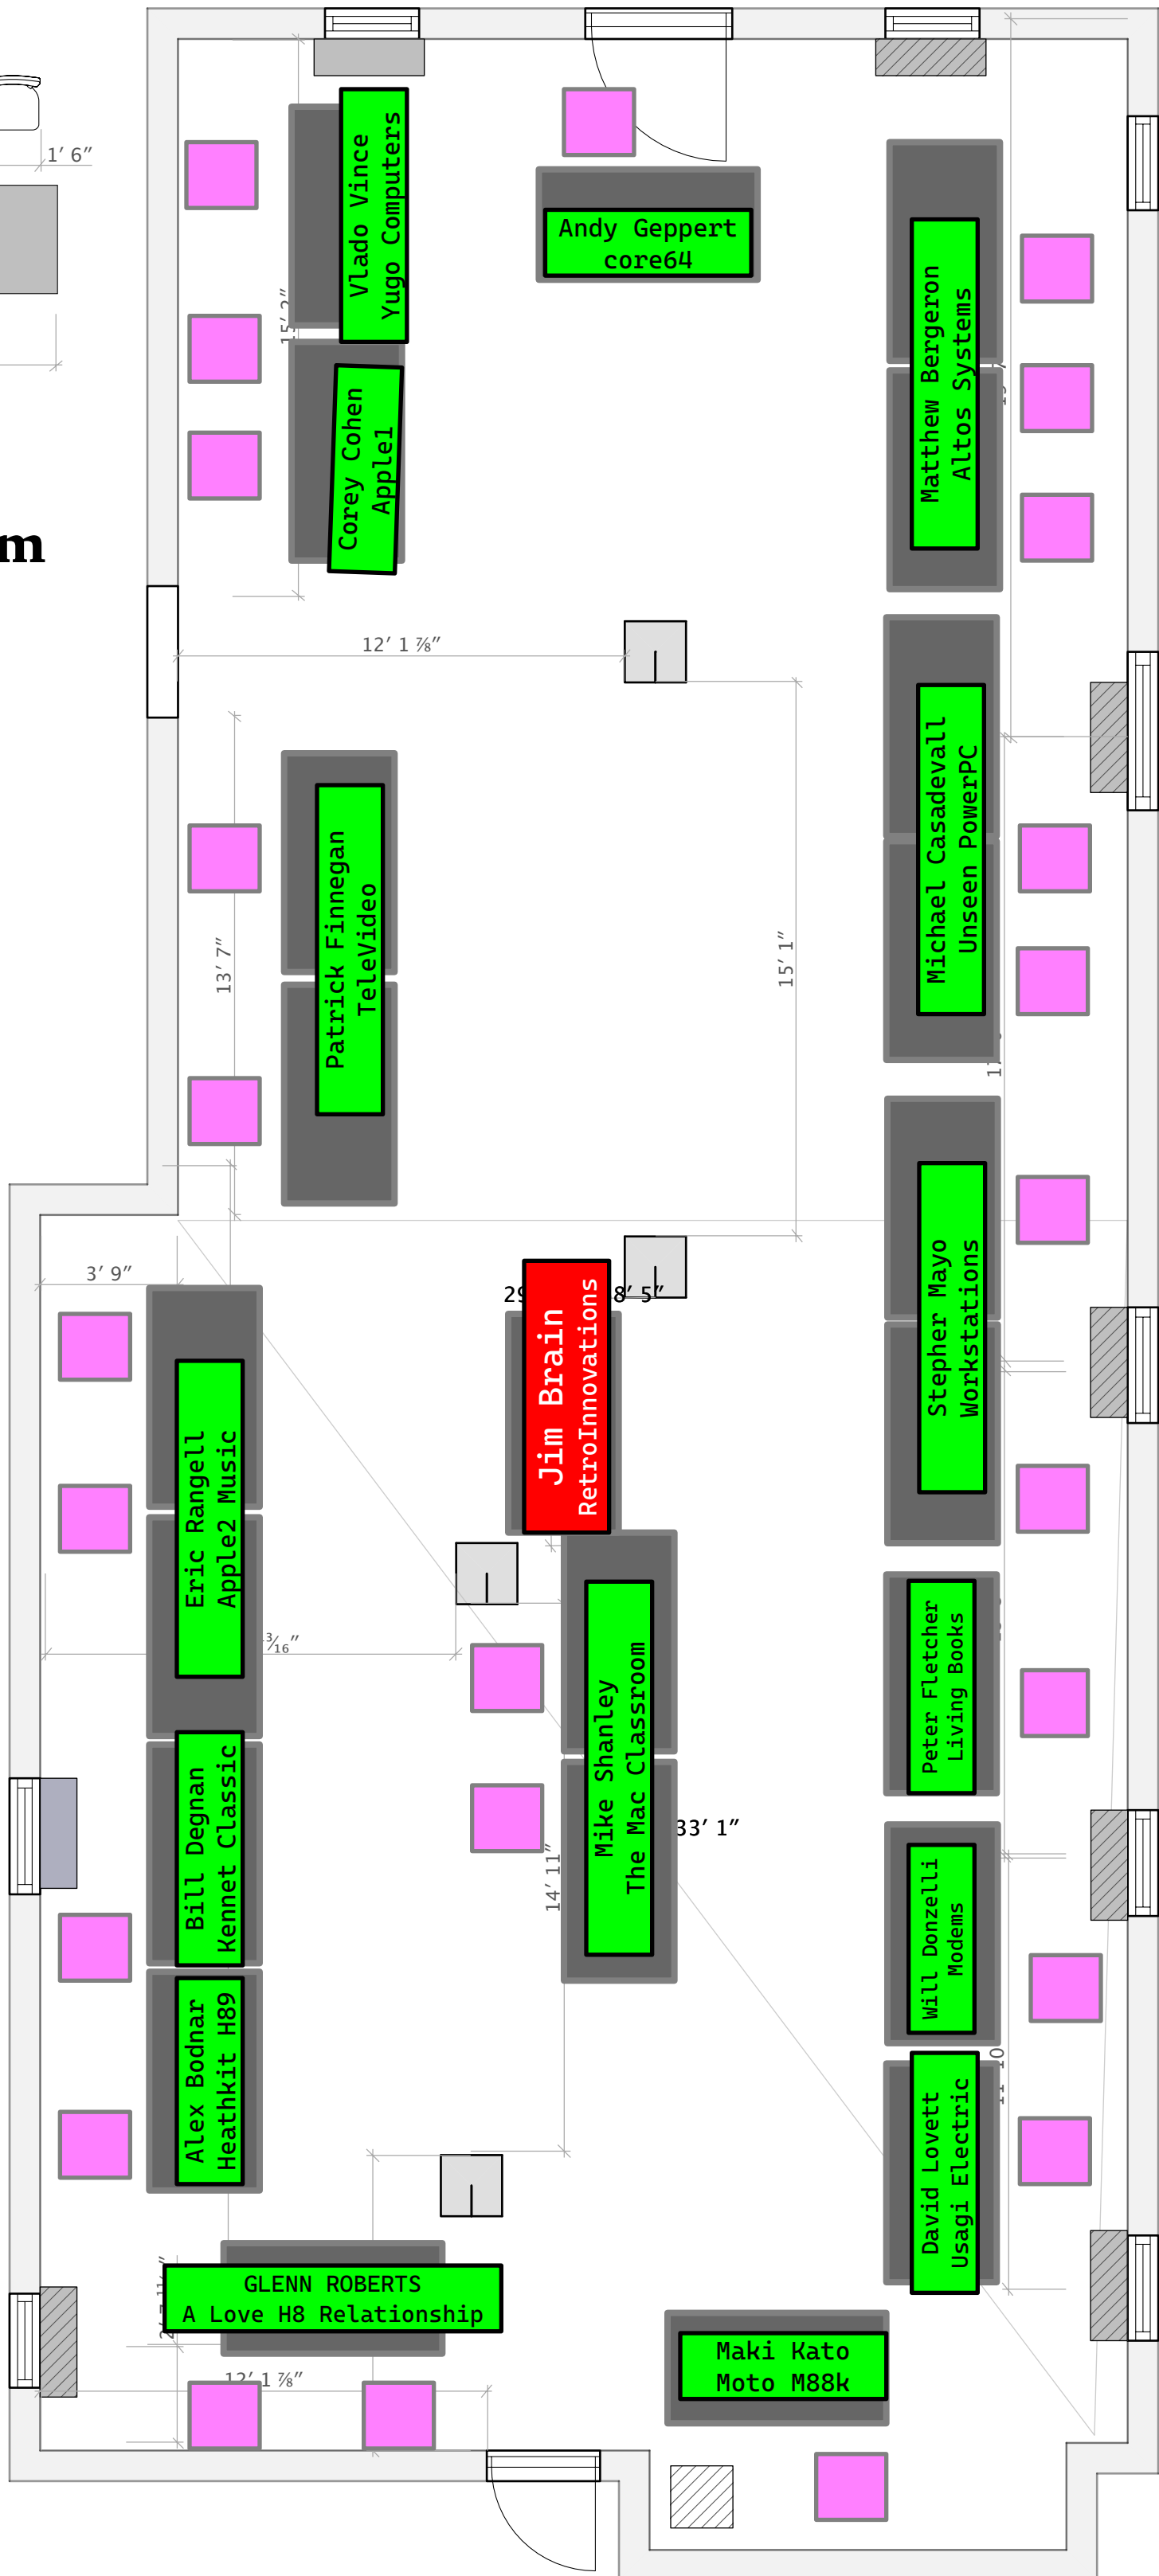

To-Scale Floor Plan
InfoAge 9001
Hotel Dining Room

Andrew Diller

February 2023

For East 2023

v1.6

To-Scale Floor Plan
InfoAge 9032
Large Room
 Andrew Diller
 February 2023
 For East 2023
 v1.6

To-Scale Floor Plan
**InfoAge 9001
Lounge**