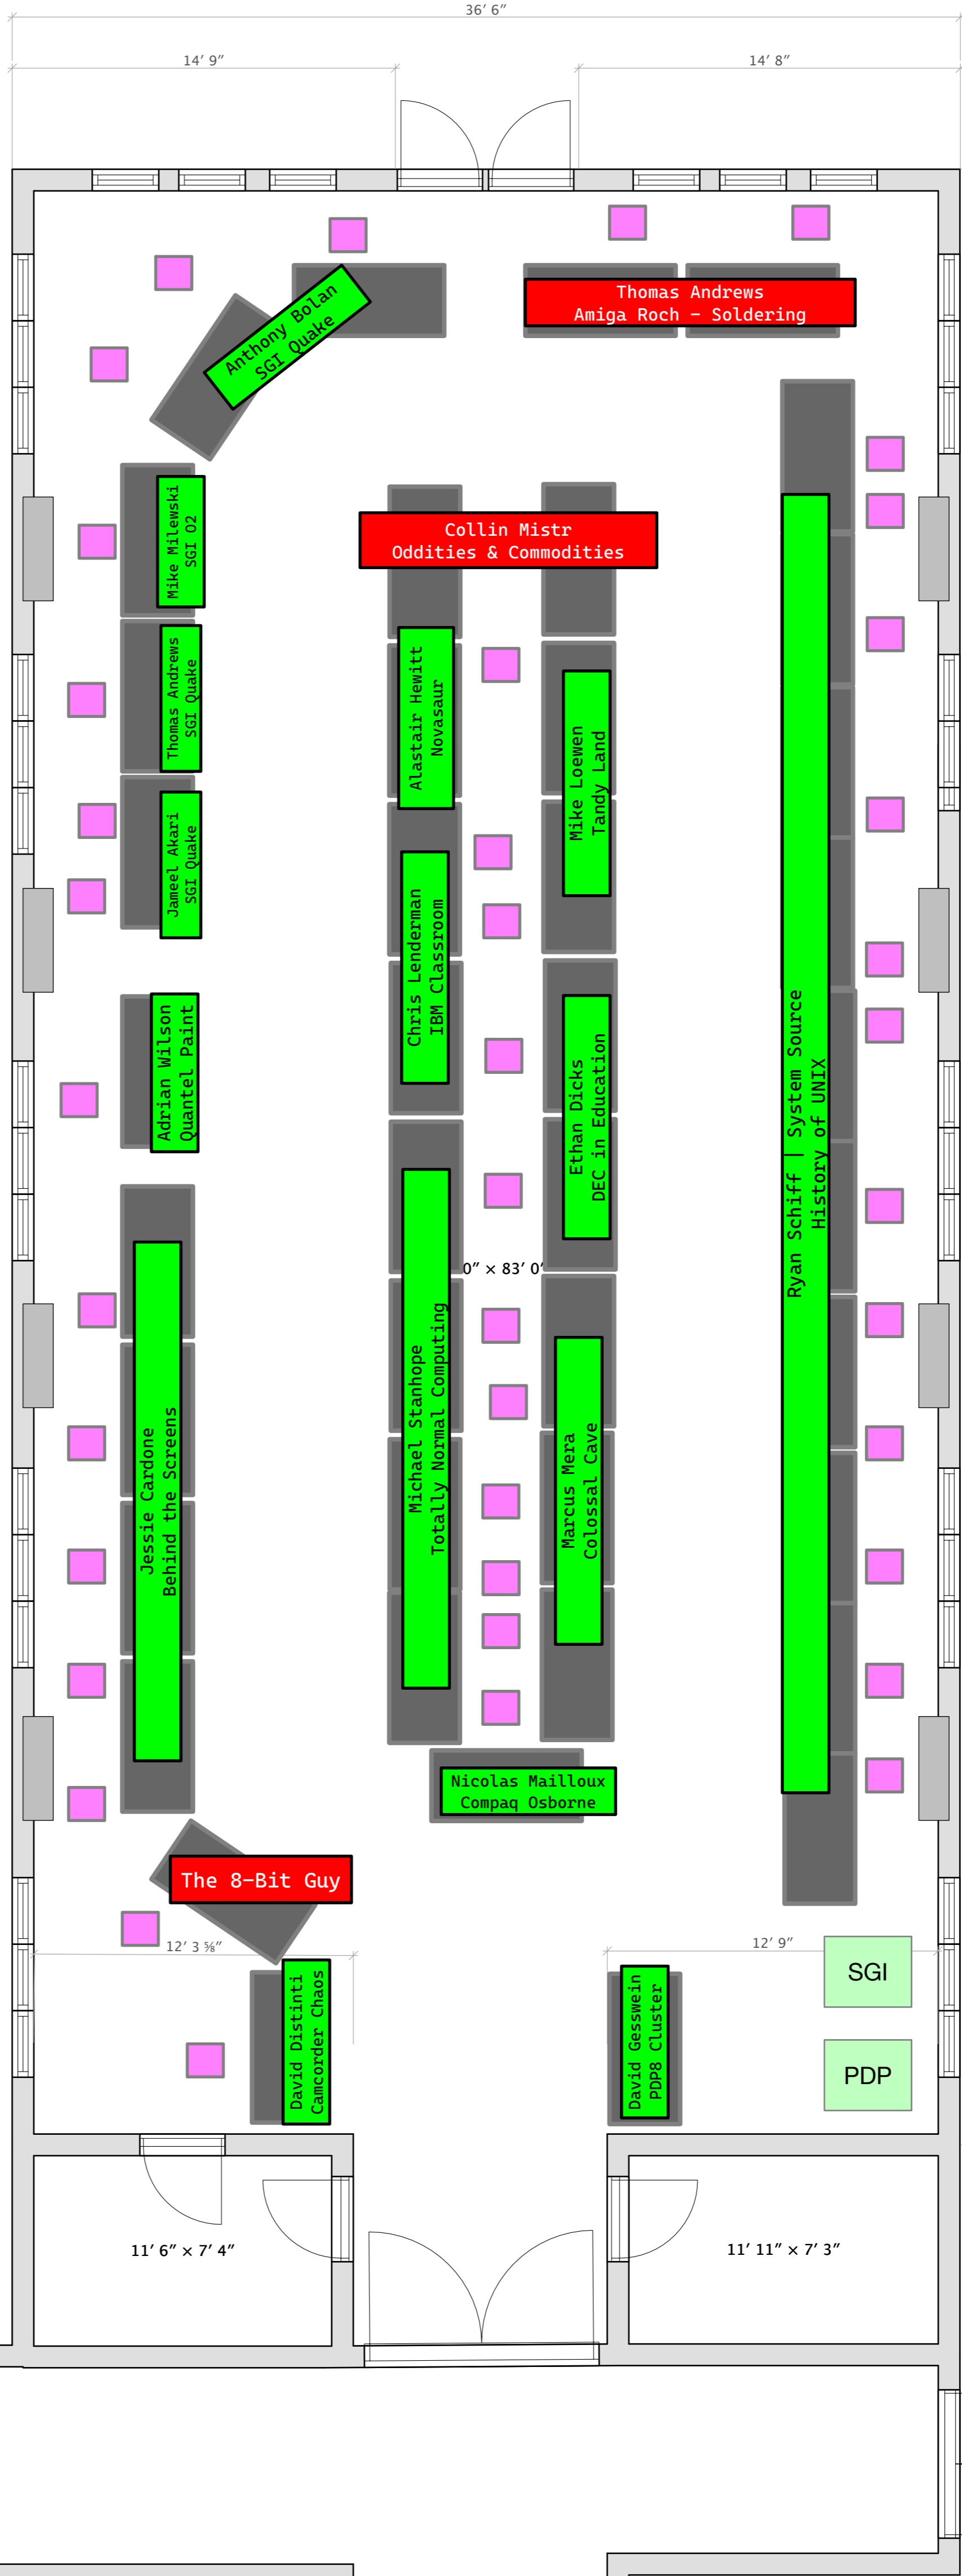

To-Scale Floor Plan
InfoAge 9001
Hotel Dining Room

Andrew Diller

February 2023

For East 2023

v1.6

To-Scale Floor Plan
InfoAge 9032
Large Room
 Andrew Diller
 February 2023
 For East 2023
 v1.6

To-Scale Floor Plan
**InfoAge 9001
Lounge**

Andrew Diller
February 2023
For East 2023
v1.6