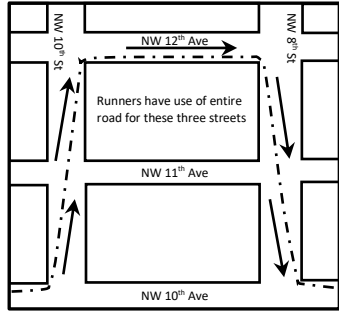

# LifeSouth Half Marathon

Gainesville, FL

Map is not to Scale

Points are marked w/Nails & Red Paint on the road

Course Measured by: Christopher Moling

[chris@DRCSports.com](mailto:chris@DRCSports.com)

Measured & Marked December 9, 2019

**Key Point**  
**BEN HILL GRIFFIN STADIUM:**  
 Runners will enter the Stadium through Gate 7 and enter the lower level on the West side, moving counter-clockwise to the Gate 15 exit, down the ramp to Stadium Rd.