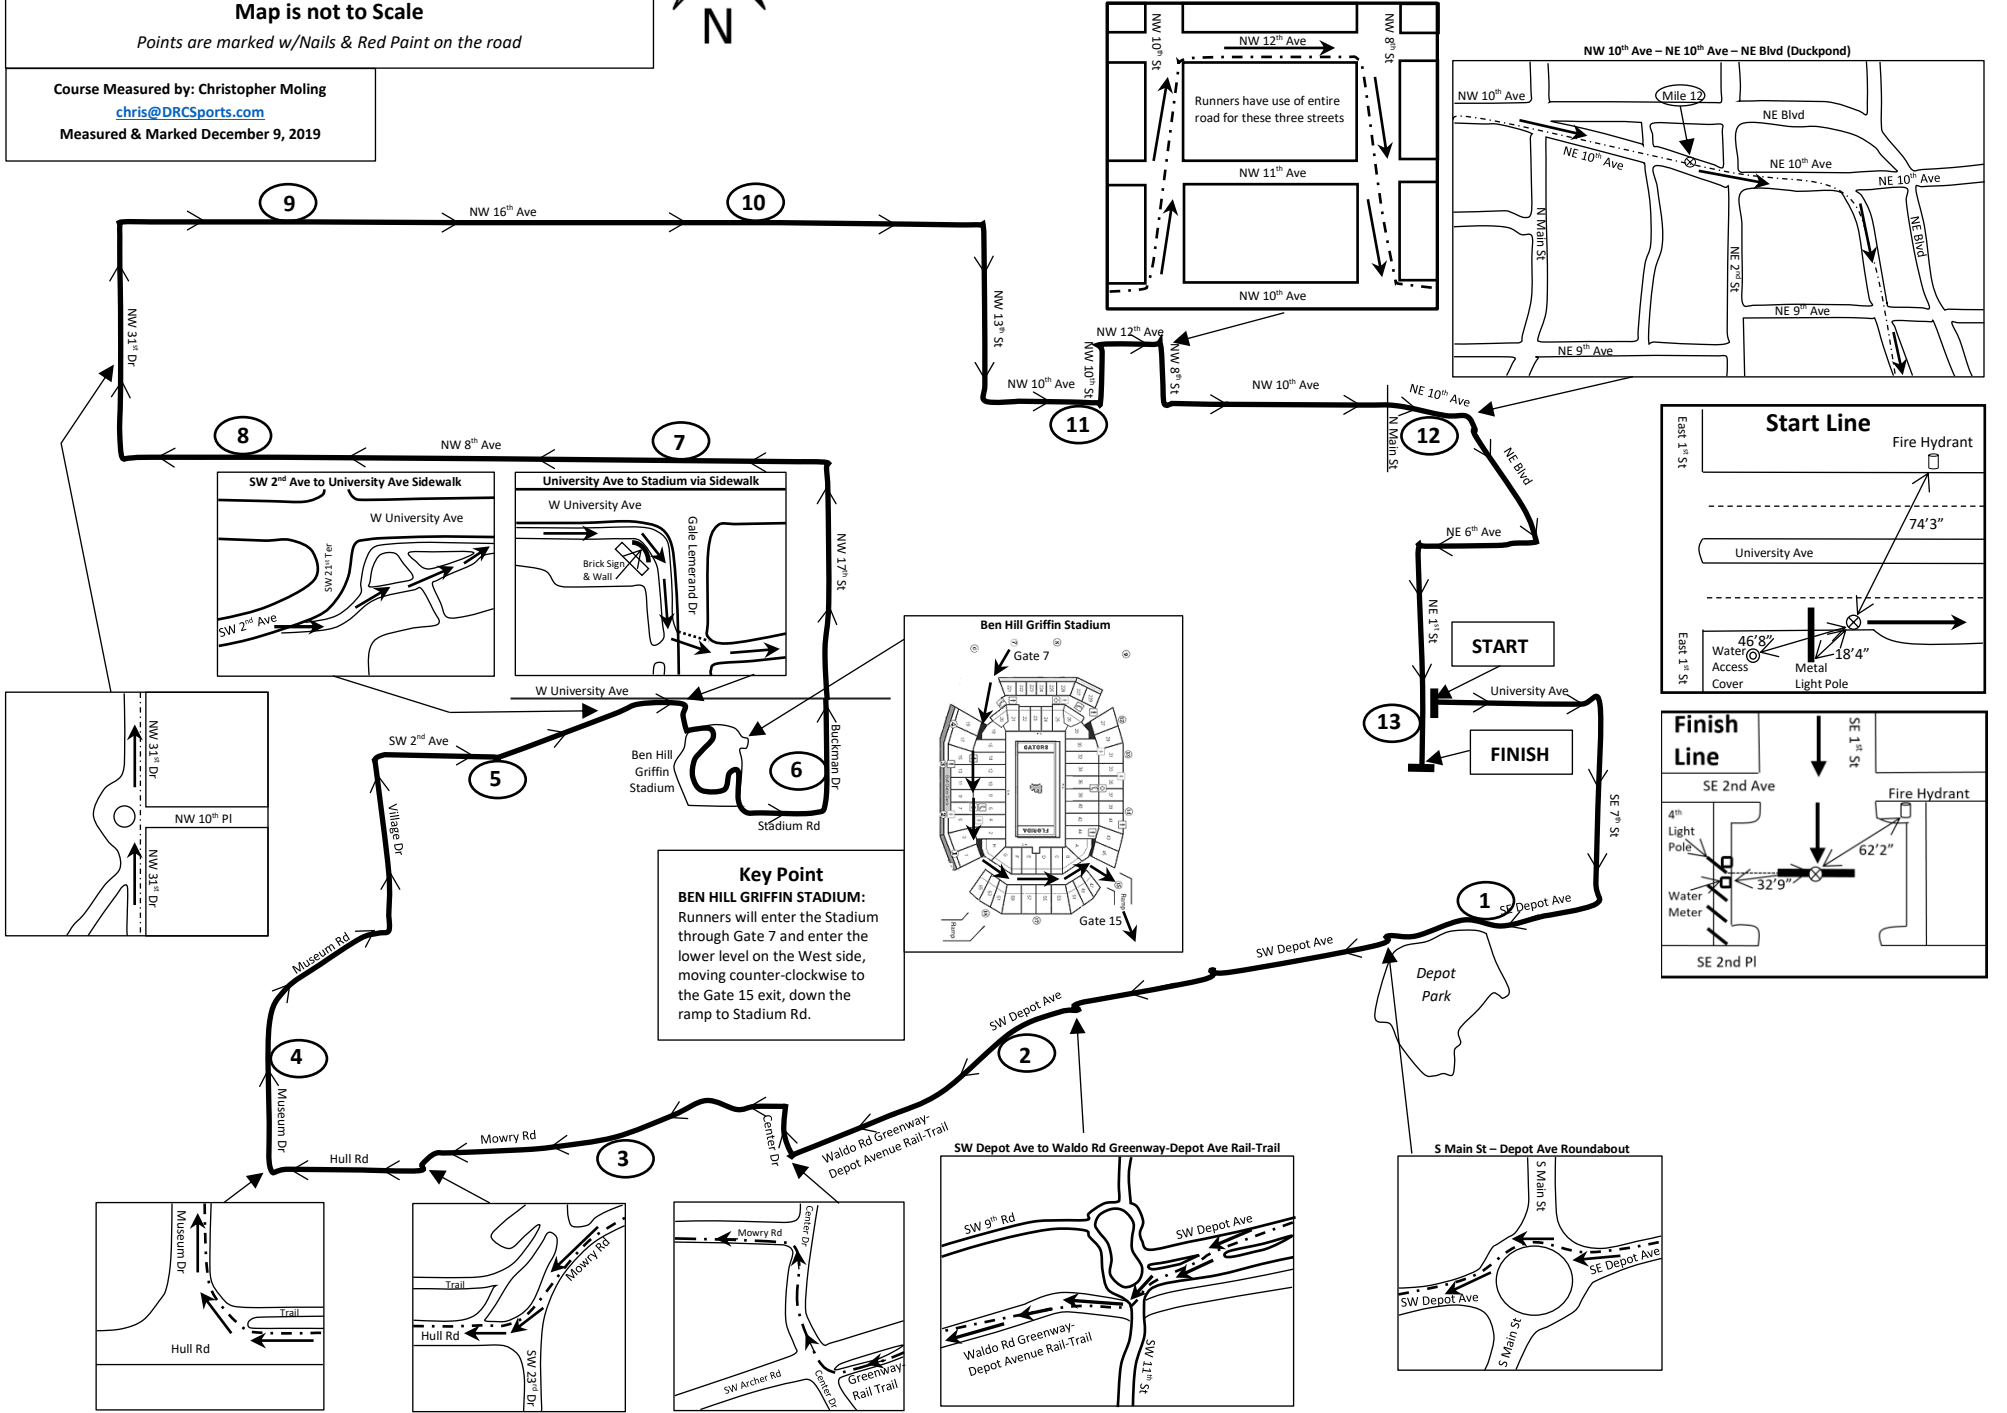

# LifeSouth Half Marathon

Gainesville, FL

Map is not to Scale

Points are marked w/Nails & Red Paint on the road

Course Measured by: Christopher Moling

[chris@DRCSports.com](mailto:chris@DRCSports.com)

Measured & Marked December 9, 2019

**Key Point**  
**BEN HILL GRIFFIN STADIUM:**  
 Runners will enter the Stadium through Gate 7 and enter the lower level on the West side, moving counter-clockwise to the Gate 15 exit, down the ramp to Stadium Rd.