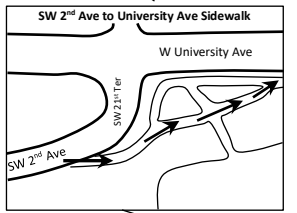

# LifeSouth Half Marathon

Gainesville, FL

Map is not to Scale

Points are marked w/Nails & Red Paint on the road

Course Measured by: Christopher Moling

[chris@DRCSports.com](mailto:chris@DRCSports.com)

Measured & Marked December 9, 2019

**Key Point**  
**BEN HILL GRIFFIN STADIUM:**  
 Runners will enter the Stadium through Gate 7 and enter the lower level on the West side, moving counter-clockwise to the Gate 15 exit, down the ramp to Stadium Rd.