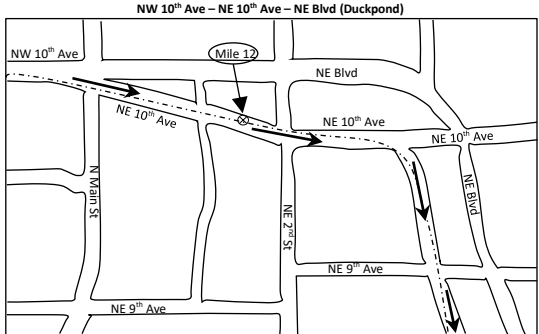

# LifeSouth Half Marathon

Gainesville, FL

Map is not to Scale

Points are marked w/Nails & Red Paint on the road

Course Measured by: Christopher Moling

[chris@DRCSports.com](mailto:chris@DRCSports.com)

Measured & Marked December 9, 2019

**Key Point**  
**BEN HILL GRIFFIN STADIUM:**  
 Runners will enter the Stadium through Gate 7 and enter the lower level on the West side, moving counter-clockwise to the Gate 15 exit, down the ramp to Stadium Rd.