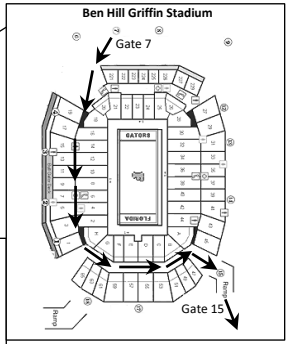

# LifeSouth Half Marathon

Gainesville, FL

Map is not to Scale

Points are marked w/Nails & Red Paint on the road

Course Measured by: Christopher Moling

[chris@DRCSports.com](mailto:chris@DRCSports.com)

Measured & Marked December 9, 2019

**Key Point**  
**BEN HILL GRIFFIN STADIUM:**  
 Runners will enter the Stadium through Gate 7 and enter the lower level on the West side, moving counter-clockwise to the Gate 15 exit, down the ramp to Stadium Rd.