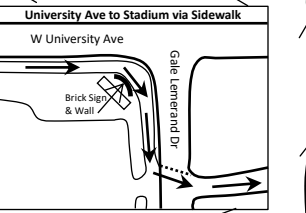

# LifeSouth Half Marathon

Gainesville, FL

Map is not to Scale

Points are marked w/Nails & Red Paint on the road

Course Measured by: Christopher Moling

[chris@DRCSports.com](mailto:chris@DRCSports.com)

Measured & Marked December 9, 2019

**Key Point**  
**BEN HILL GRIFFIN STADIUM:**  
 Runners will enter the Stadium through Gate 7 and enter the lower level on the West side, moving counter-clockwise to the Gate 15 exit, down the ramp to Stadium Rd.