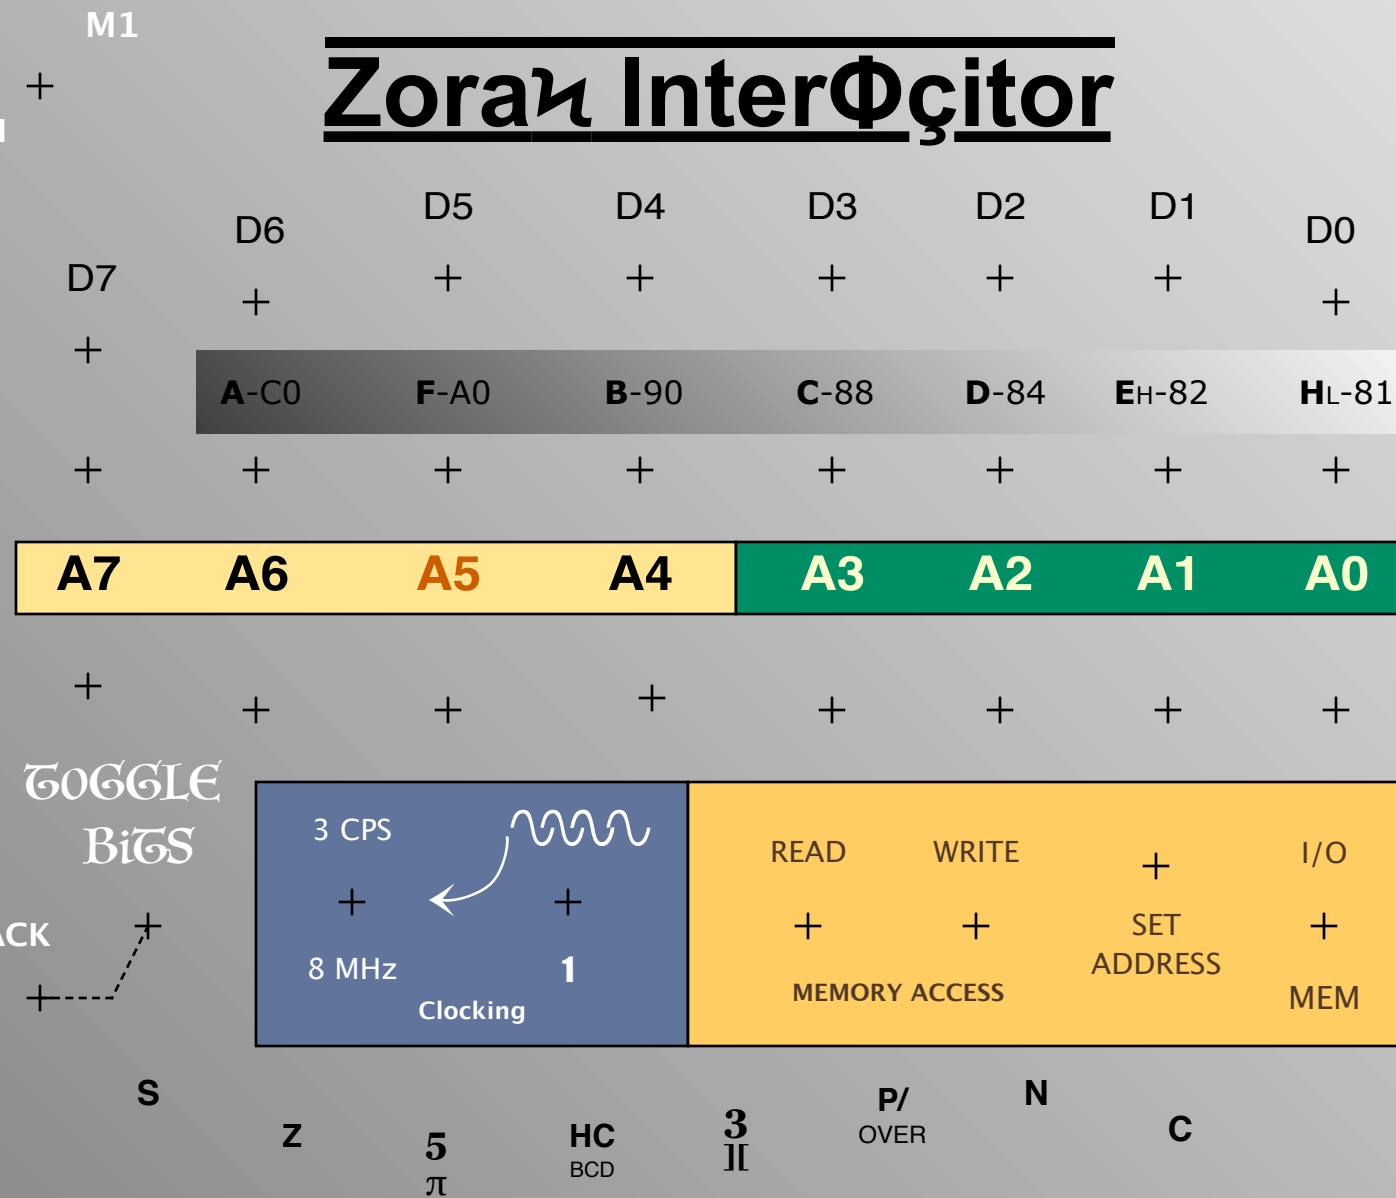

(c) 2023 General Radio & TV

↑
8.5"
↓

Front Panel Access

U/D RS 5v 5v
Pw NM 0v 0v

A

U/D 6 U/D
7 U/D 4

B

U/D 2 U/D
3 U/D 1

C

General Radio & TV

Joystick