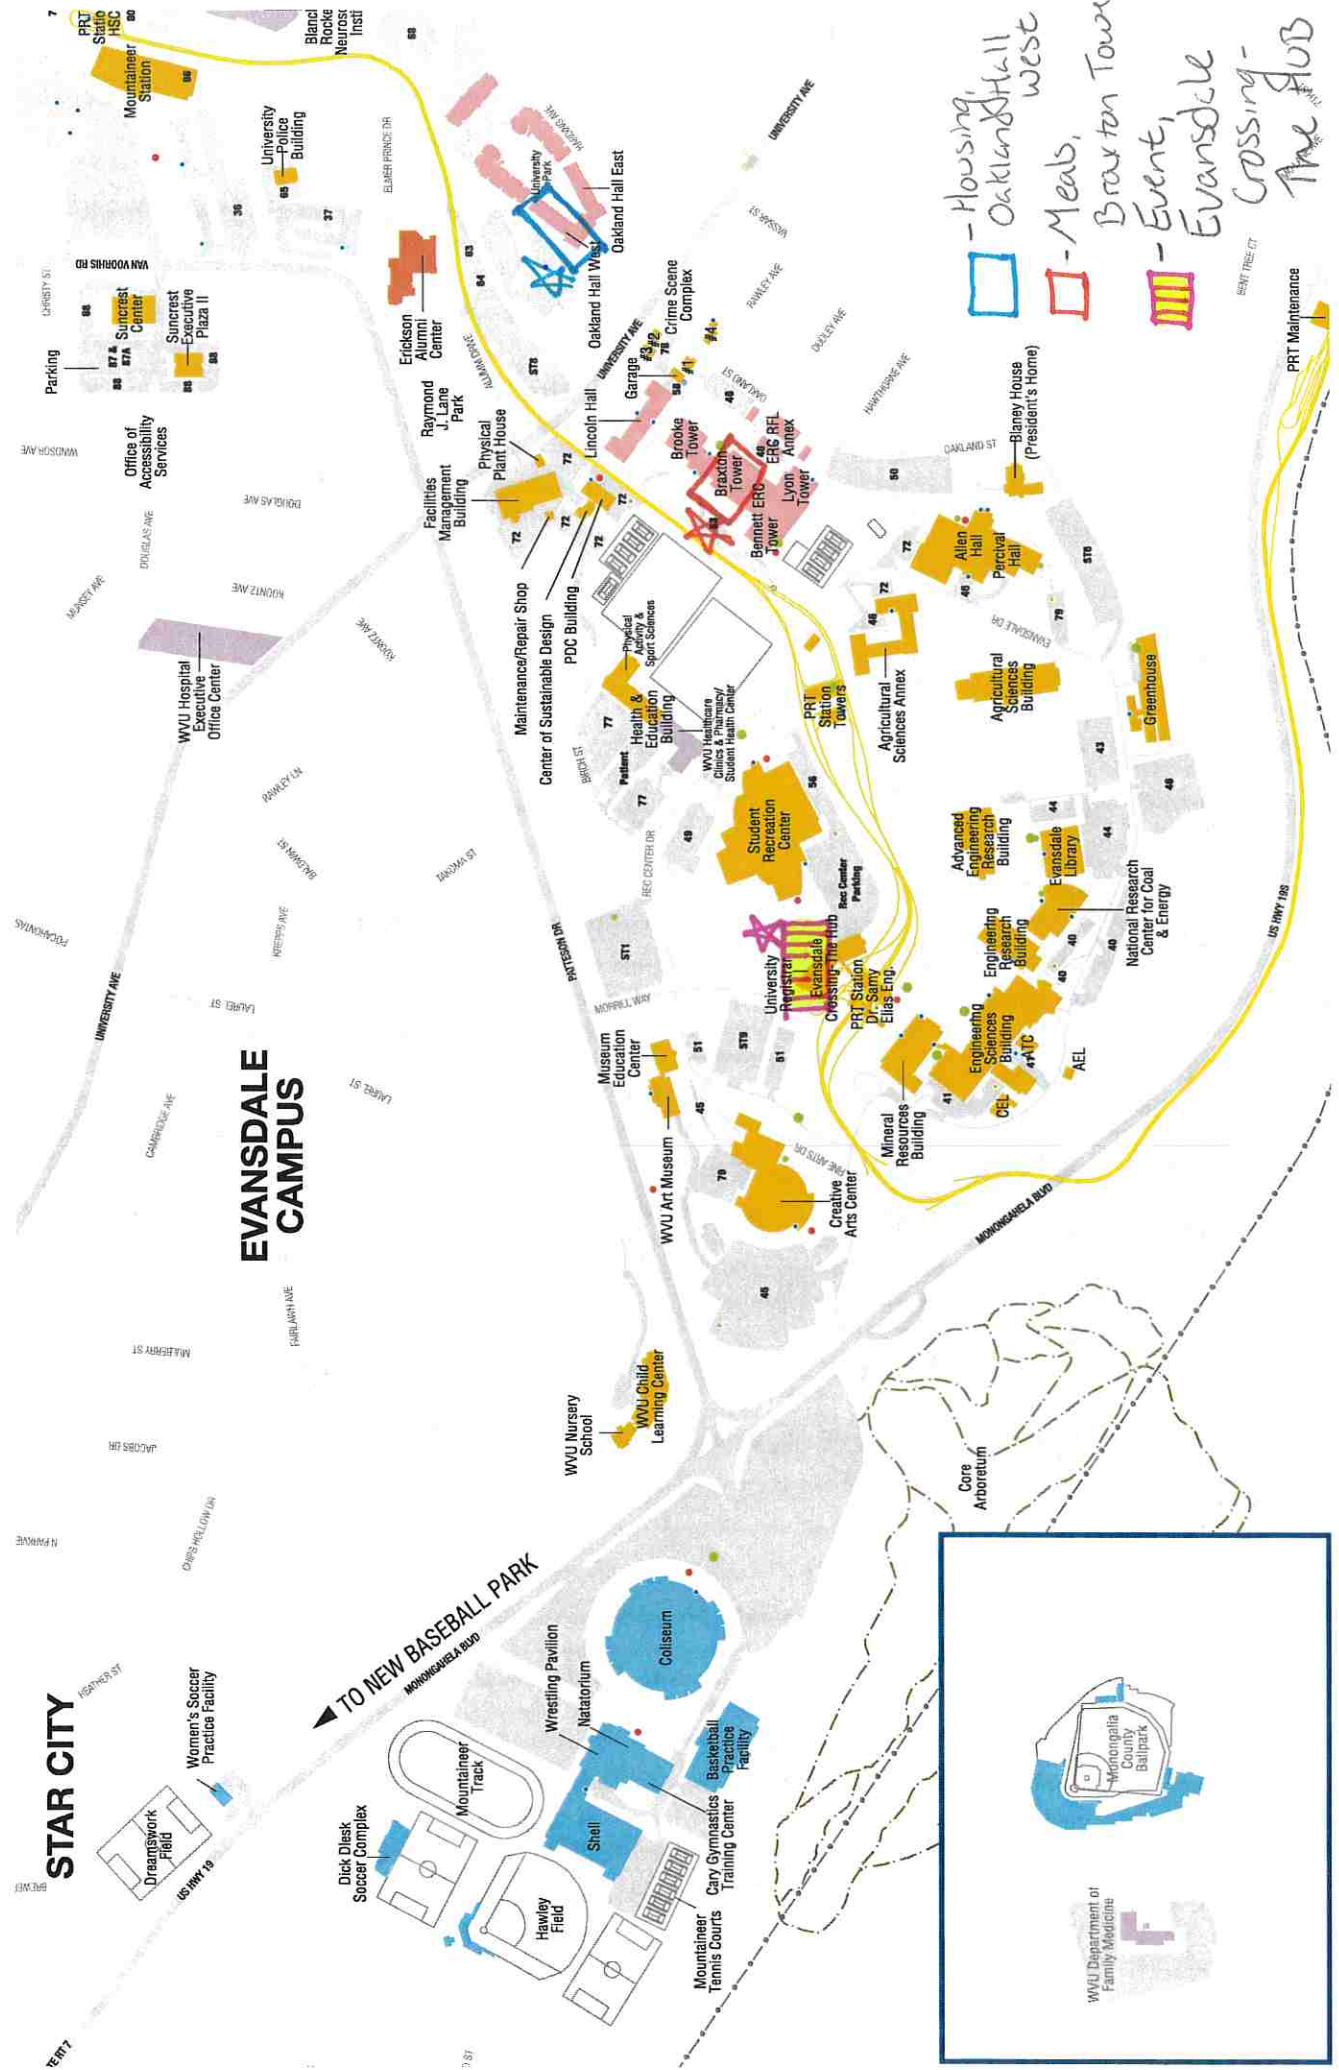

# WEST VIRGINIA UNIVERSITY CAMPUS MAP

## west virginia university campus map Legend

- WVU Campus Property
- WVU Building
- WVU Proposed Building
- WVU Housing
- WVU Health Sciences Center
- WVU Athletic Facility
- Alumni Center
- WVU Leased Facility
- WVU Proposed Building
- WVU Parking Lots and Buildings
- Motorcycle Parking Locations
- ZipCar Locations
- Bicycle Rack Locations
- Public Parking
- Rail Trail
- Hospital Emergency Room
- Emergency Phones
- Accessible Entrance

- Housing, Oakland Hall West

- Meab.

Braxton Tower

- Event, Evansdale

Crossing - The Hub

**STAR CITY**

**EVANSDALE CAMPUS**