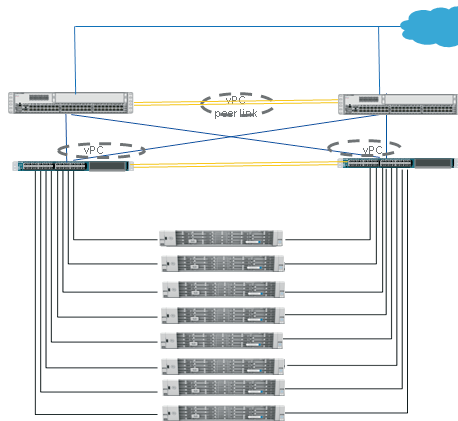

Cisco Hx Connectivity—Configuration 1

Configuration:

2 x 6248UP Fabric Interconnects

With

Between (4 to 8) Cisco Hx220c M4S

Each Cisco Hx220c M4S Includes:

- . 2 x Intel Xeon CPU E5-2680
- . v3 2.5 GHz processor
- . 384 GB (24 x 16 GB DDR4) RAM
- . 1 x Cisco 12G SAS RAID Controller
- . 1 x 120 GB SATA SSD
- . 1 x 480 GB SATA SSD
- . 8 x 1.2 TB SAS 12gbps 10K rpm HDD's
- . Cisco VIC1227 MLOM – 2 x 10G ports
- . 2 x 64 GB SD Cards

Legend:

- Converged
- 10G Ethernet
- Interconnects

Cisco Hx Connectivity—Configuration 2

- Shared Services
- vCenter
- DHCP
- NTP
- DNS
- Active Directory

Legend:
 — Converged
 — 10G Ethernet
 — Interconnects

Configuration:

2 x 6248UP Fabric Interconnects

With

Between (4 to 8) Cisco Hx240c M4S

Each Cisco Hx240c M4S Includes:

- . 2 x Intel Xeon CPU E5-2680
- . v3 2.5 GHz processor
- . 384 GB (24 x 16 GB DDR4) RAM
- . 1 x Cisco 12G SAS RAID Controller
- . 2 x 120 GB SATA SSD
- . 1 x 1.6 TB SATA SSD
- . 15 x 1.2 TB SAS 12gbps 10K rpm HDD's
- . Cisco VIC1227 MLOM – 2 x 10G ports
- . 2 x 64 GB SD Cards