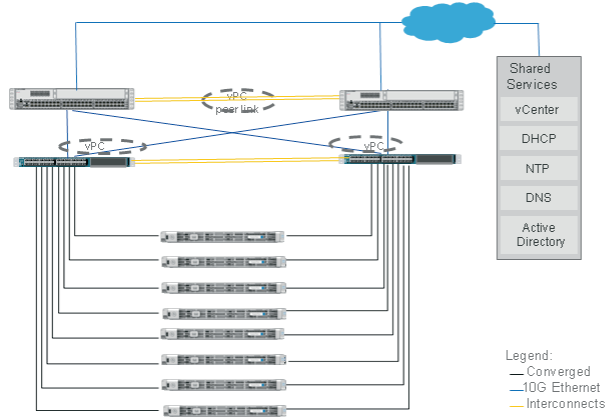

Cisco Hx Connectivity—Configuration 1

Configuration:

2 x 6248UP Fabric Interconnects

With

Between (4 to 8) Cisco Hx220c M4S

Each Cisco Hx220c M4S Includes:

- . 2 x Intel Xeon CPU E5-2680
- . v3 2.5 GHz processor
- . 384 GB (24 x 16 GB DDR4) RAM
- . 1 x Cisco 12G SAS RAID Controller
- . 1 x 120 GB SATA SSD
- . 1 x 480 GB SATA SSD
- . 8 x 1.2 TB SAS 12gbps 10K rpm HDD's
- . Cisco VIC1227 MLOM – 2 x 10G ports
- . 2 x 64 GB SD Cards

Legend:

- Converged
- 10G Ethernet
- Interconnects

Cisco Hx Connectivity—Configuration 2

- Shared Services
- vCenter
- DHCP
- NTP
- DNS
- Active Directory

Legend:
 — Converged
 — 10G Ethernet
 — Interconnects

Configuration:

2 x 6248UP Fabric Interconnects

With

Between (4 to 8) Cisco Hx240c M4S

Each Cisco Hx240c M4S Includes:

- . 2 x Intel Xeon CPU E5-2680
- . v3 2.5 GHz processor
- . 384 GB (24 x 16 GB DDR4) RAM
- . 1 x Cisco 12G SAS RAID Controller
- . 2 x 120 GB SATA SSD
- . 1 x 1.6 TB SATA SSD
- . 15 x 1.2 TB SAS 12gbps 10K rpm HDD's
- . Cisco VIC1227 MLOM – 2 x 10G ports
- . 2 x 64 GB SD Cards