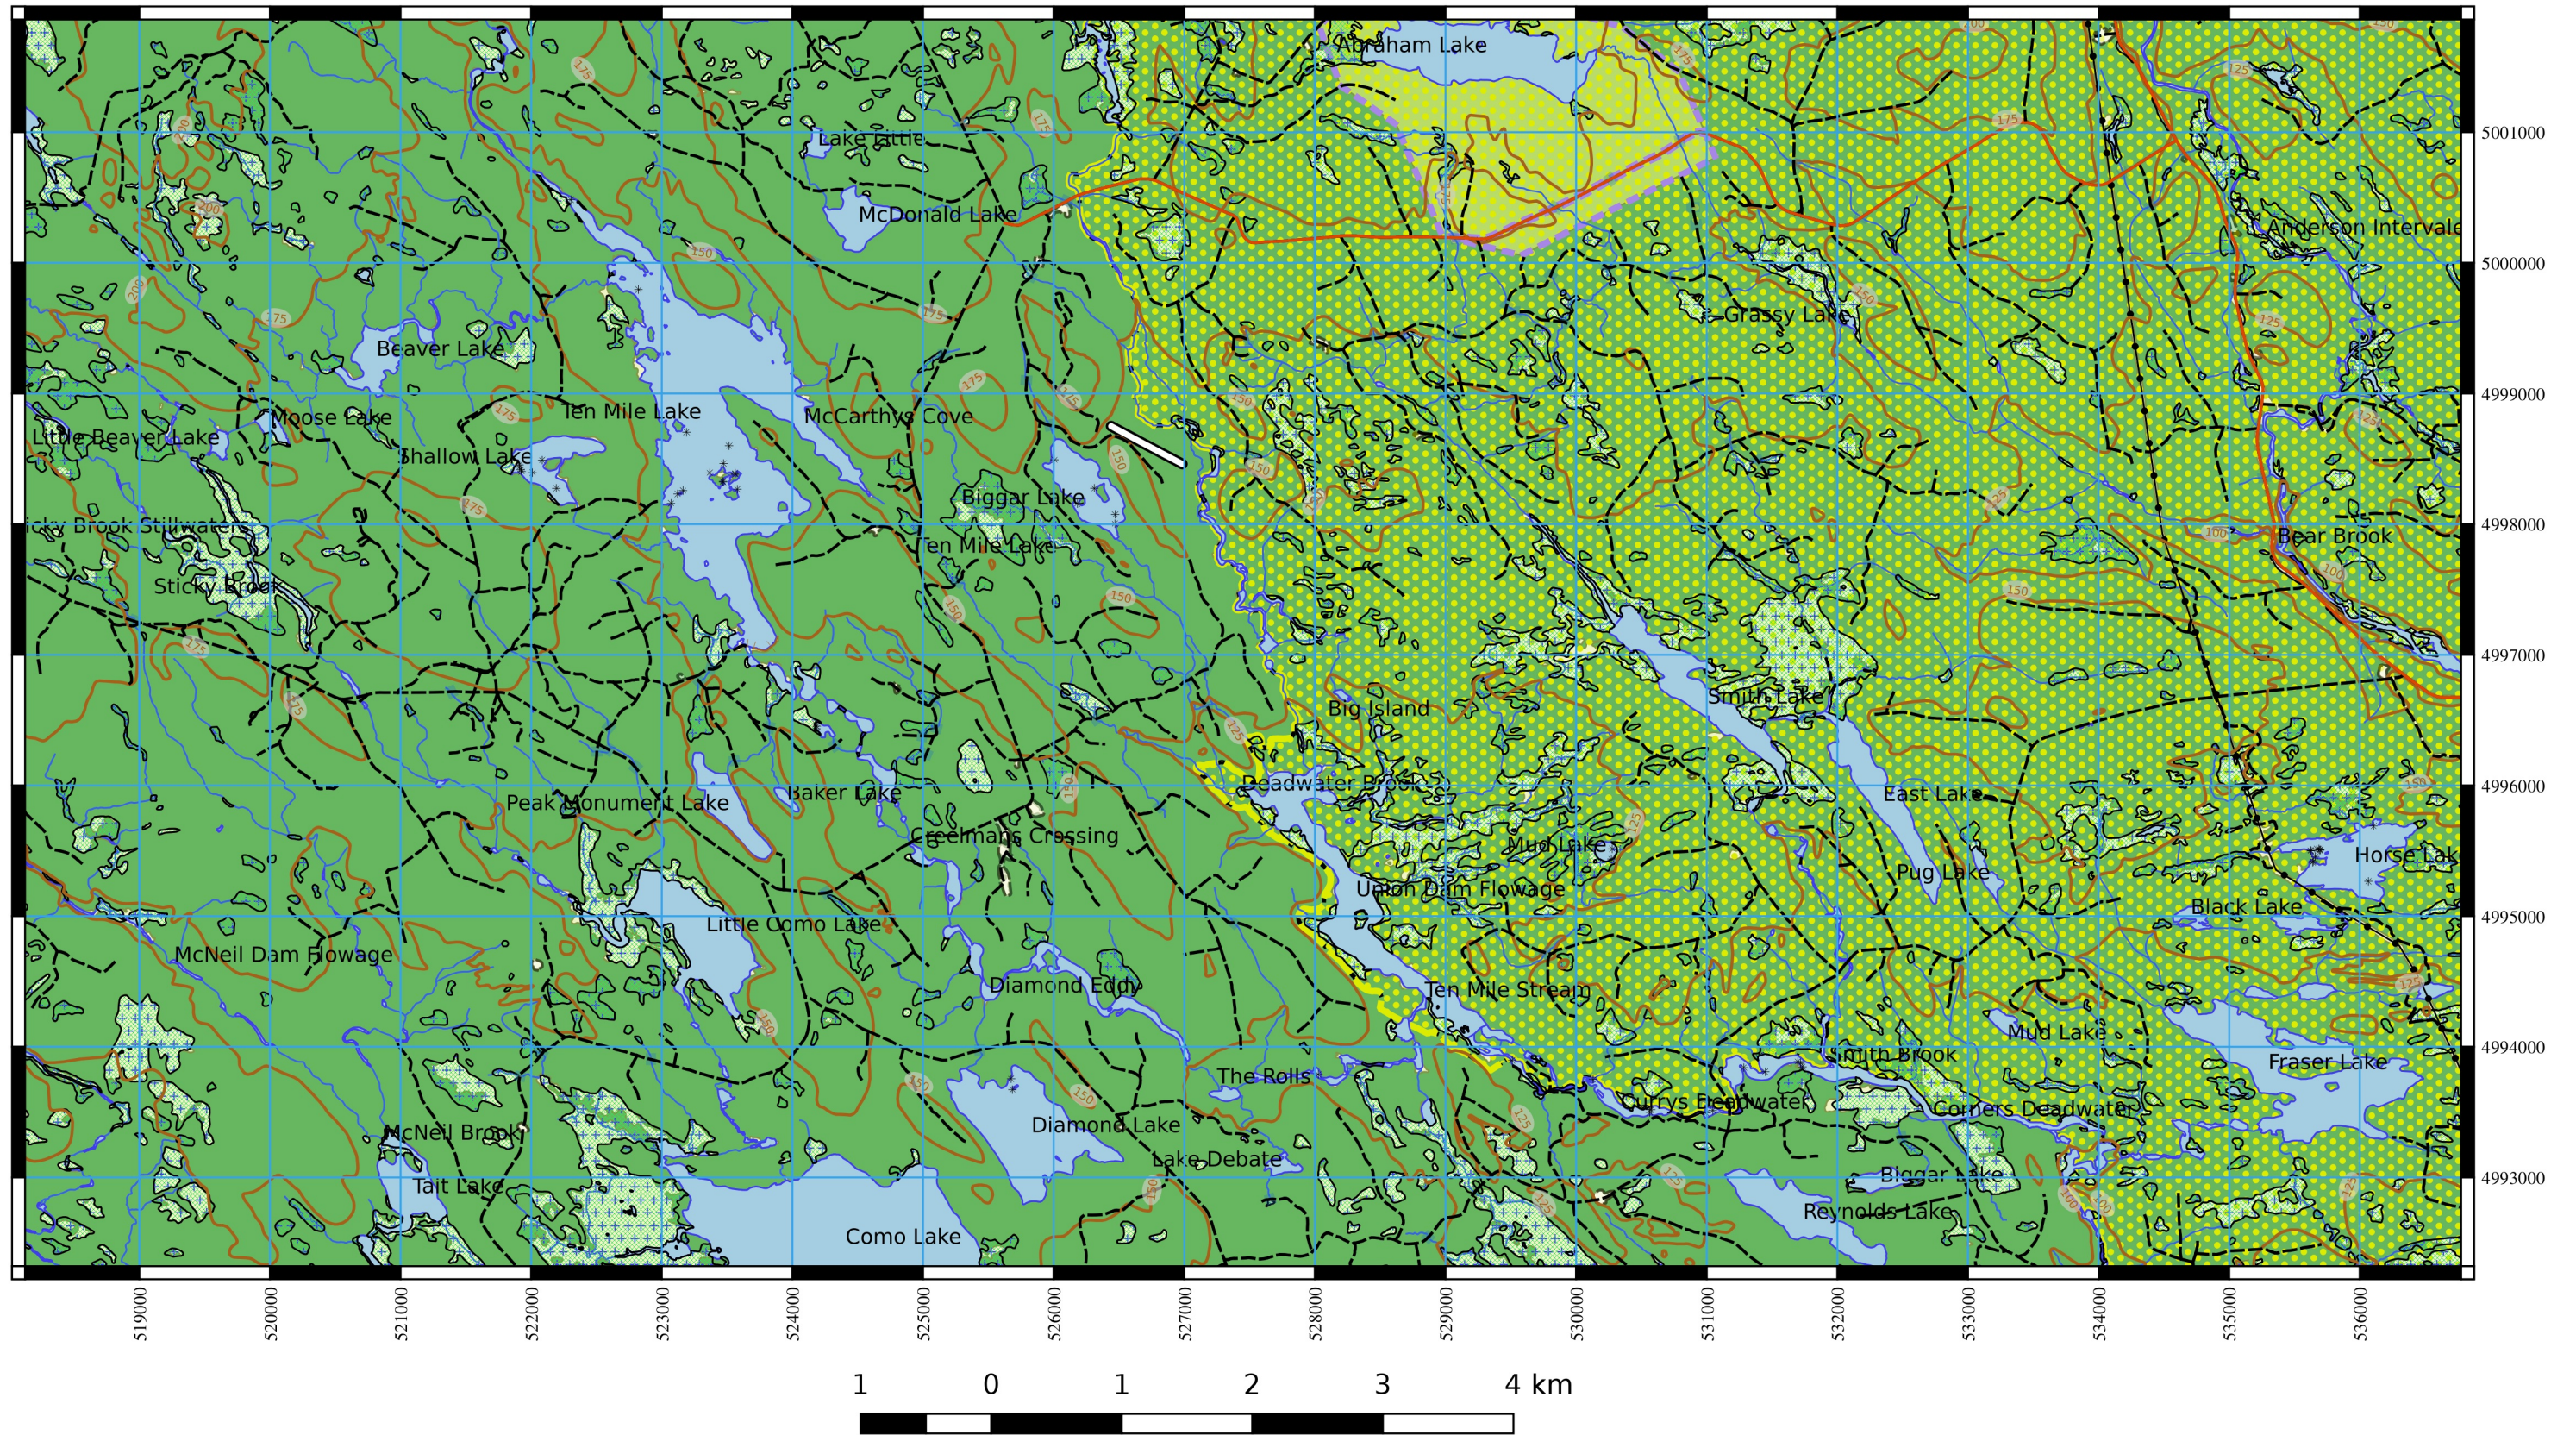

# Upper Twelve Mile Stream and Ten Mile Stream, Central NS

1:50,000