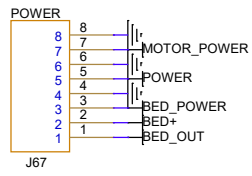

Title		DRIVER	
Size	C	Document Number	<Doc>
Date:	Saturday, April 24, 2021	Sheet	1 of 5

Rev <Rev>

Title			INTERFACE		
Size	Document Number				Rev
B	<Doc>				<RevCode>
Date:	Thursday, May 20, 2021	Sheet	2	of	5