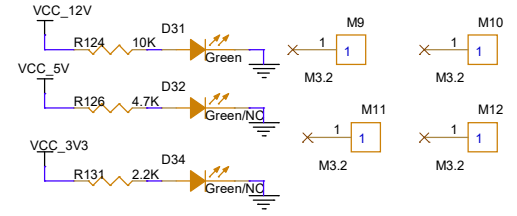

Title		DRIVER	
Size	C	Document Number	<Doc>
Date:	Saturday, April 24, 2021	Sheet	1 of 5

Rev <Rev>

Title			INTERFACE		
Size	Document Number				Rev
B	<Doc>				<RevCode>
Date:	Thursday, May 20, 2021	Sheet	2	of	5