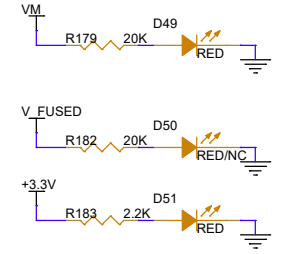

Title		DRIVER	
Size	C	Document Number	<Doc>
Date:	Saturday, April 24, 2021	Sheet	1 of 5

Rev <Rev>

Title			INTERFACE		
Size	Document Number				Rev
B	<Doc>				<RevCode>
Date:	Thursday, May 20, 2021	Sheet	2	of	5