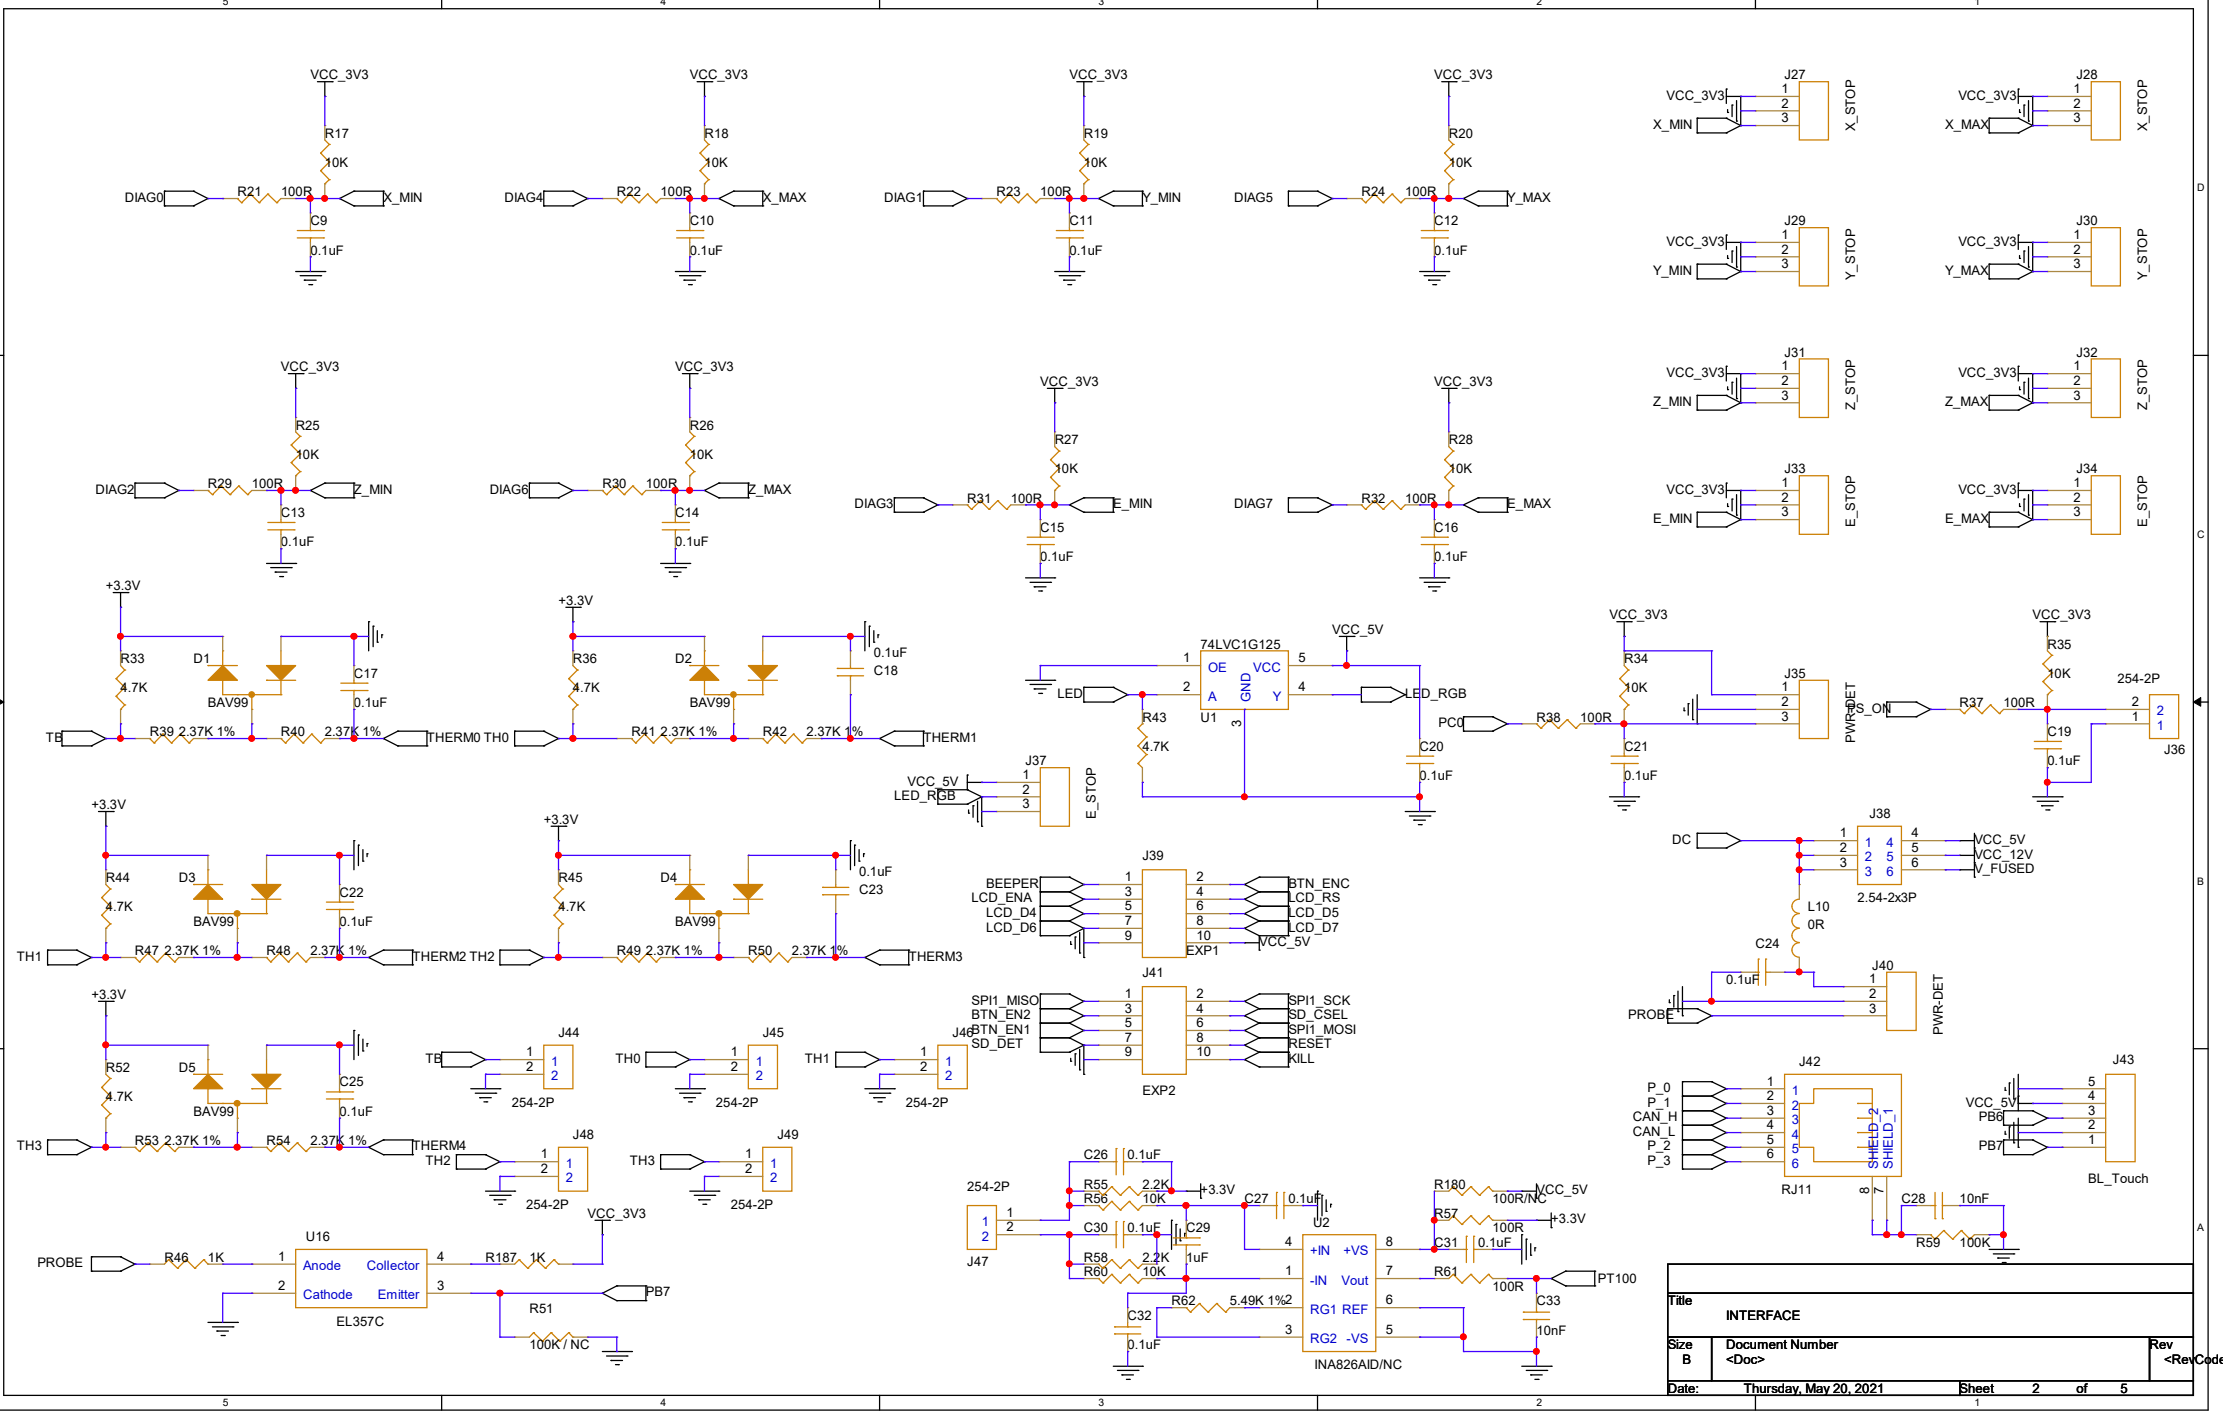

Title		DRIVER	
Size	C	Document Number	<Doc>
Date:	Saturday, April 24, 2021	Sheet	1 of 5

Rev <Rev>

Title			INTERFACE		
Size	Document Number				Rev
B	<Doc>				<RevCode>
Date:	Thursday, May 20, 2021	Sheet	2	of	5

Title		
POWER		
Size	Document Number	Rev
B	<Doc>	<RevCode>
Date:	Monday, May 17, 2021	Sheet 4 of 5