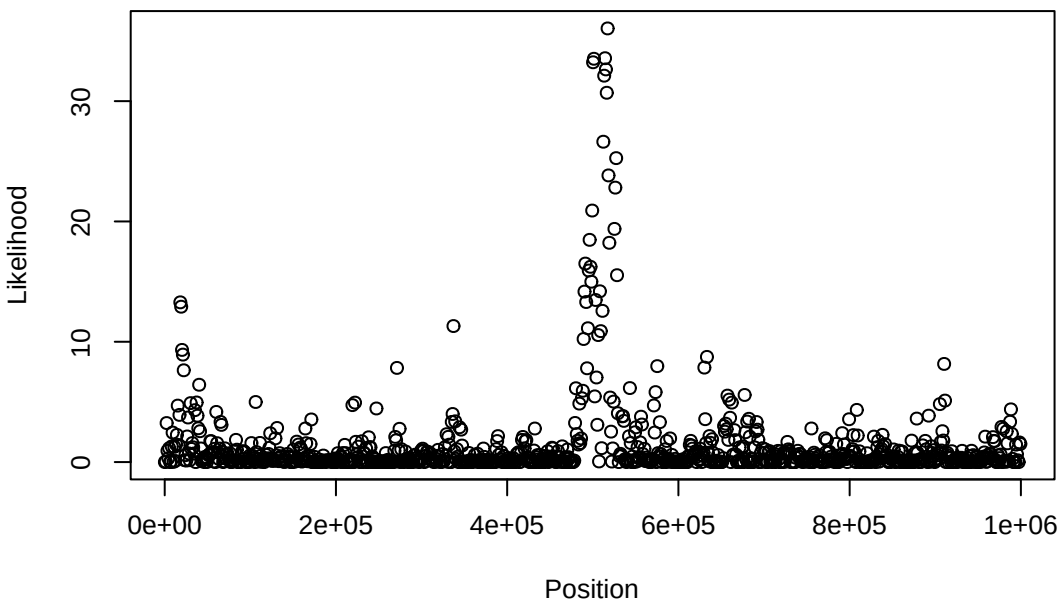

Nearly completed sweep, selected site at 500kb

SweepFinder2

SweepFinder2, folded

SweeD

SweeD, folded