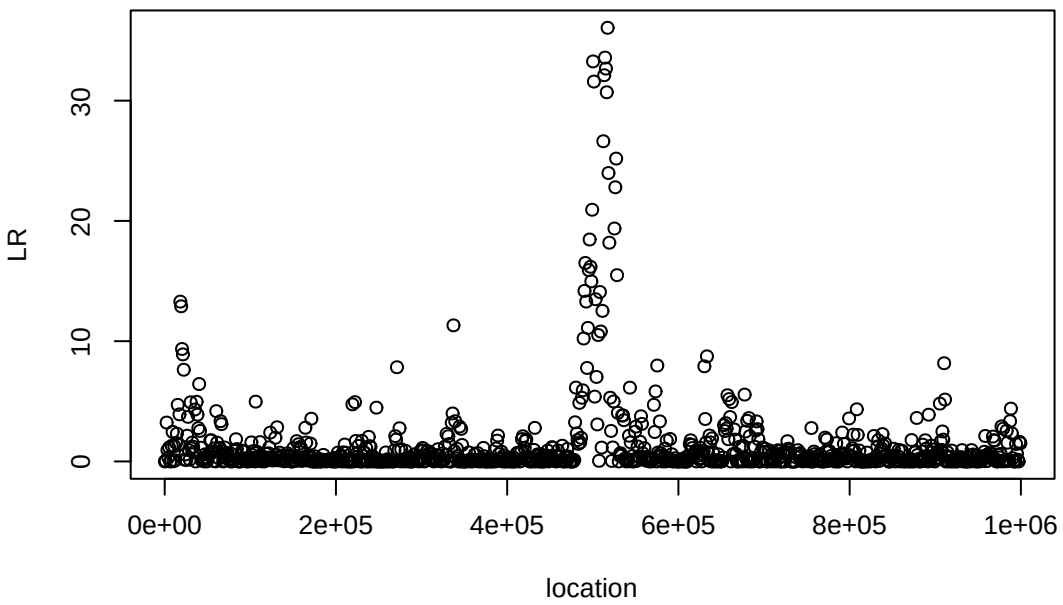

Nearly completed sweep, selected site at 500kb

SweepFinder2

SweepFinder2, folded

SweeD

SweeD, folded