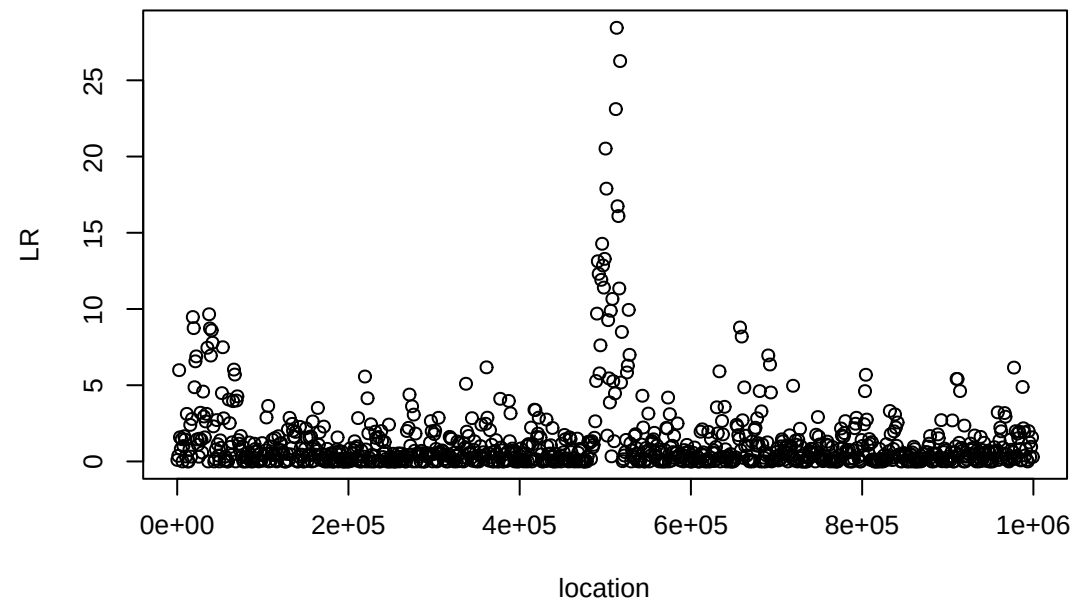

Nearly completed sweep, selected site at 500kb

SweepFinder2

SweepFinder2, folded

SweeD

SweeD, folded