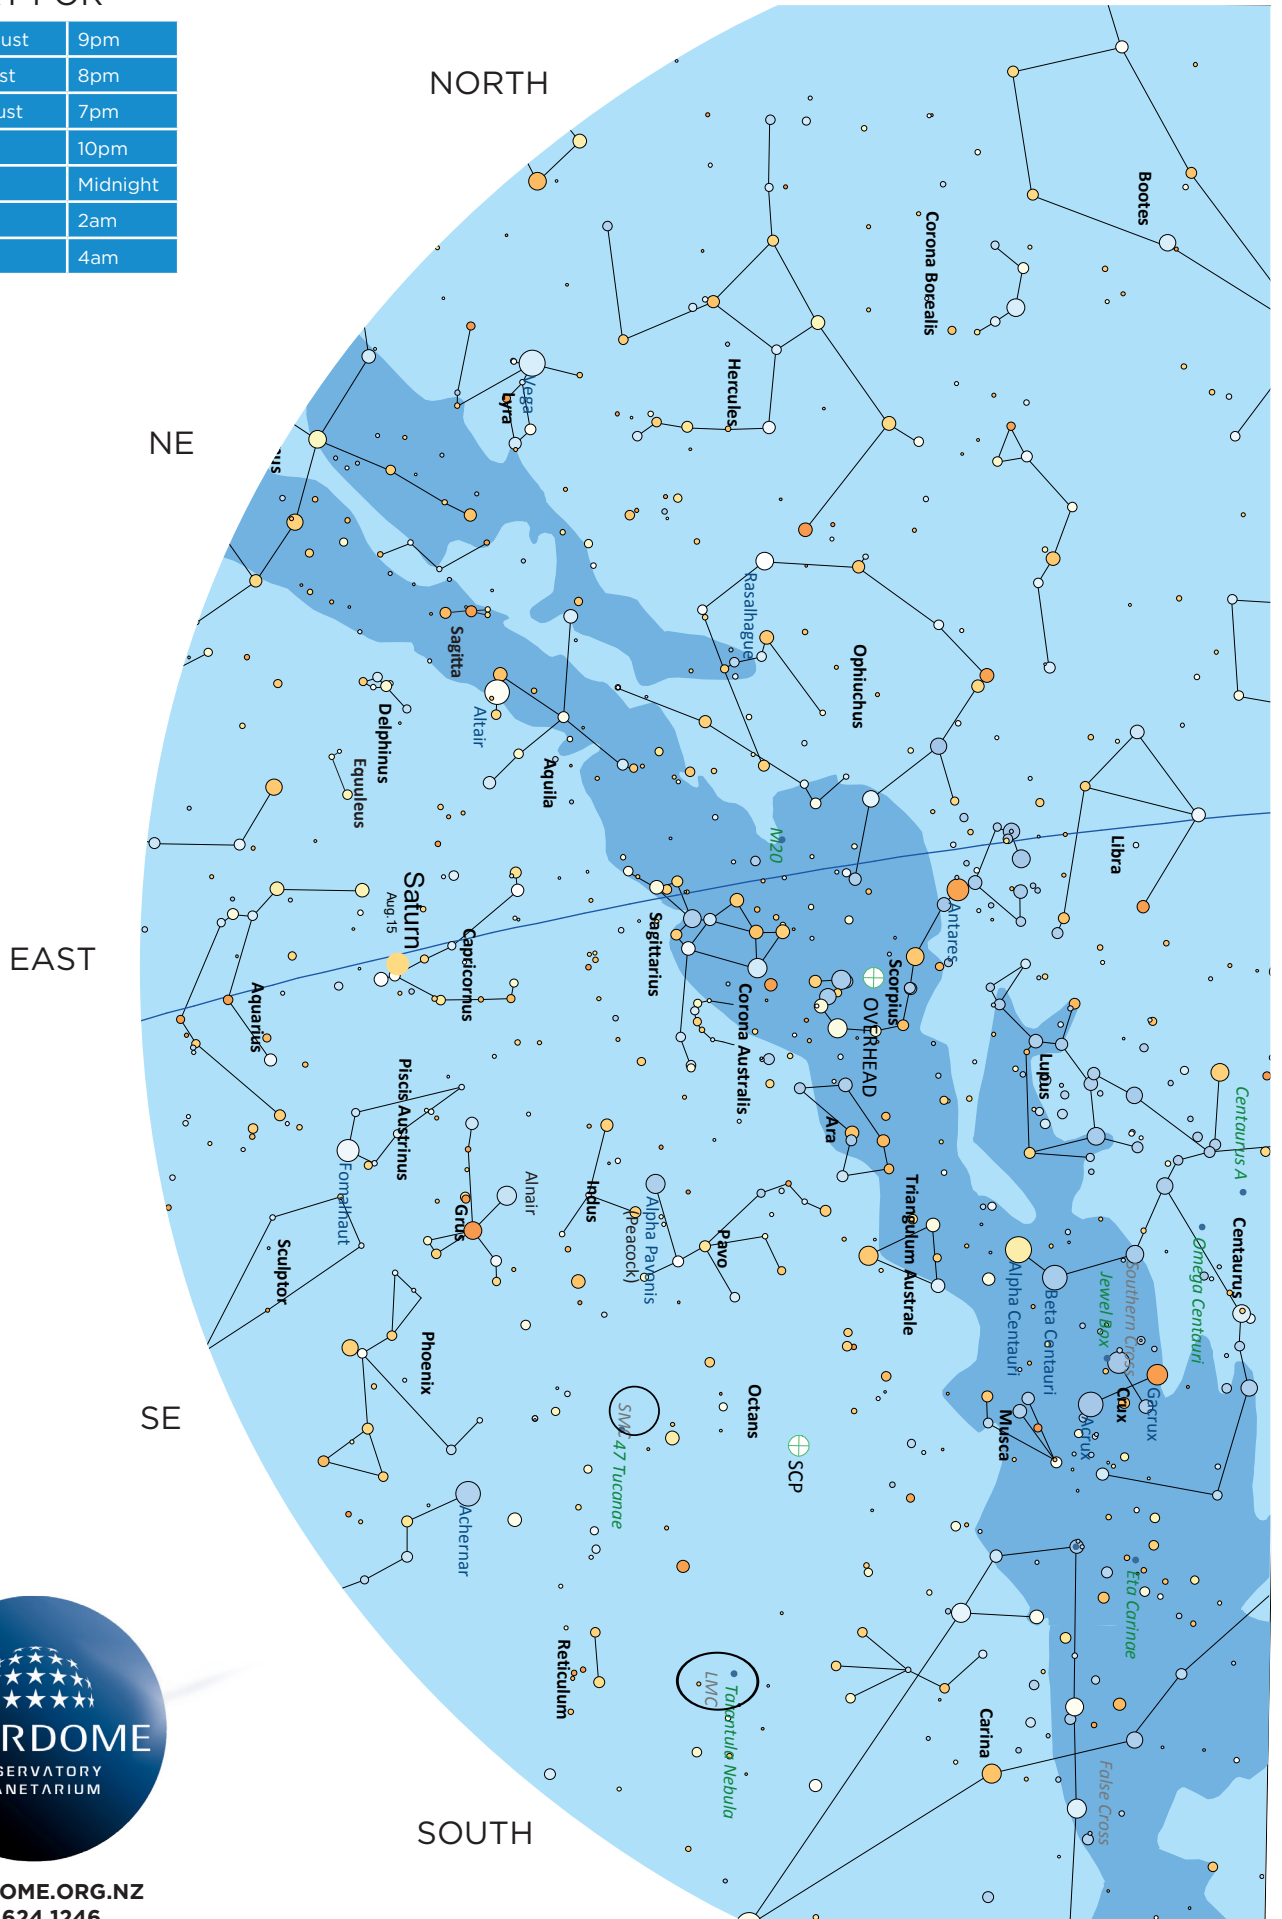

CHART FOR

Early August	9pm
Mid August	8pm
Late August	7pm
Mid July	10pm
Mid June	Midnight
Mid May	2am
Mid April	4am

CHART FOR

Early August	9pm
Mid August	8pm
Late August	7pm
Mid July	10pm
Mid June	Midnight
Mid May	2am
Mid April	4am