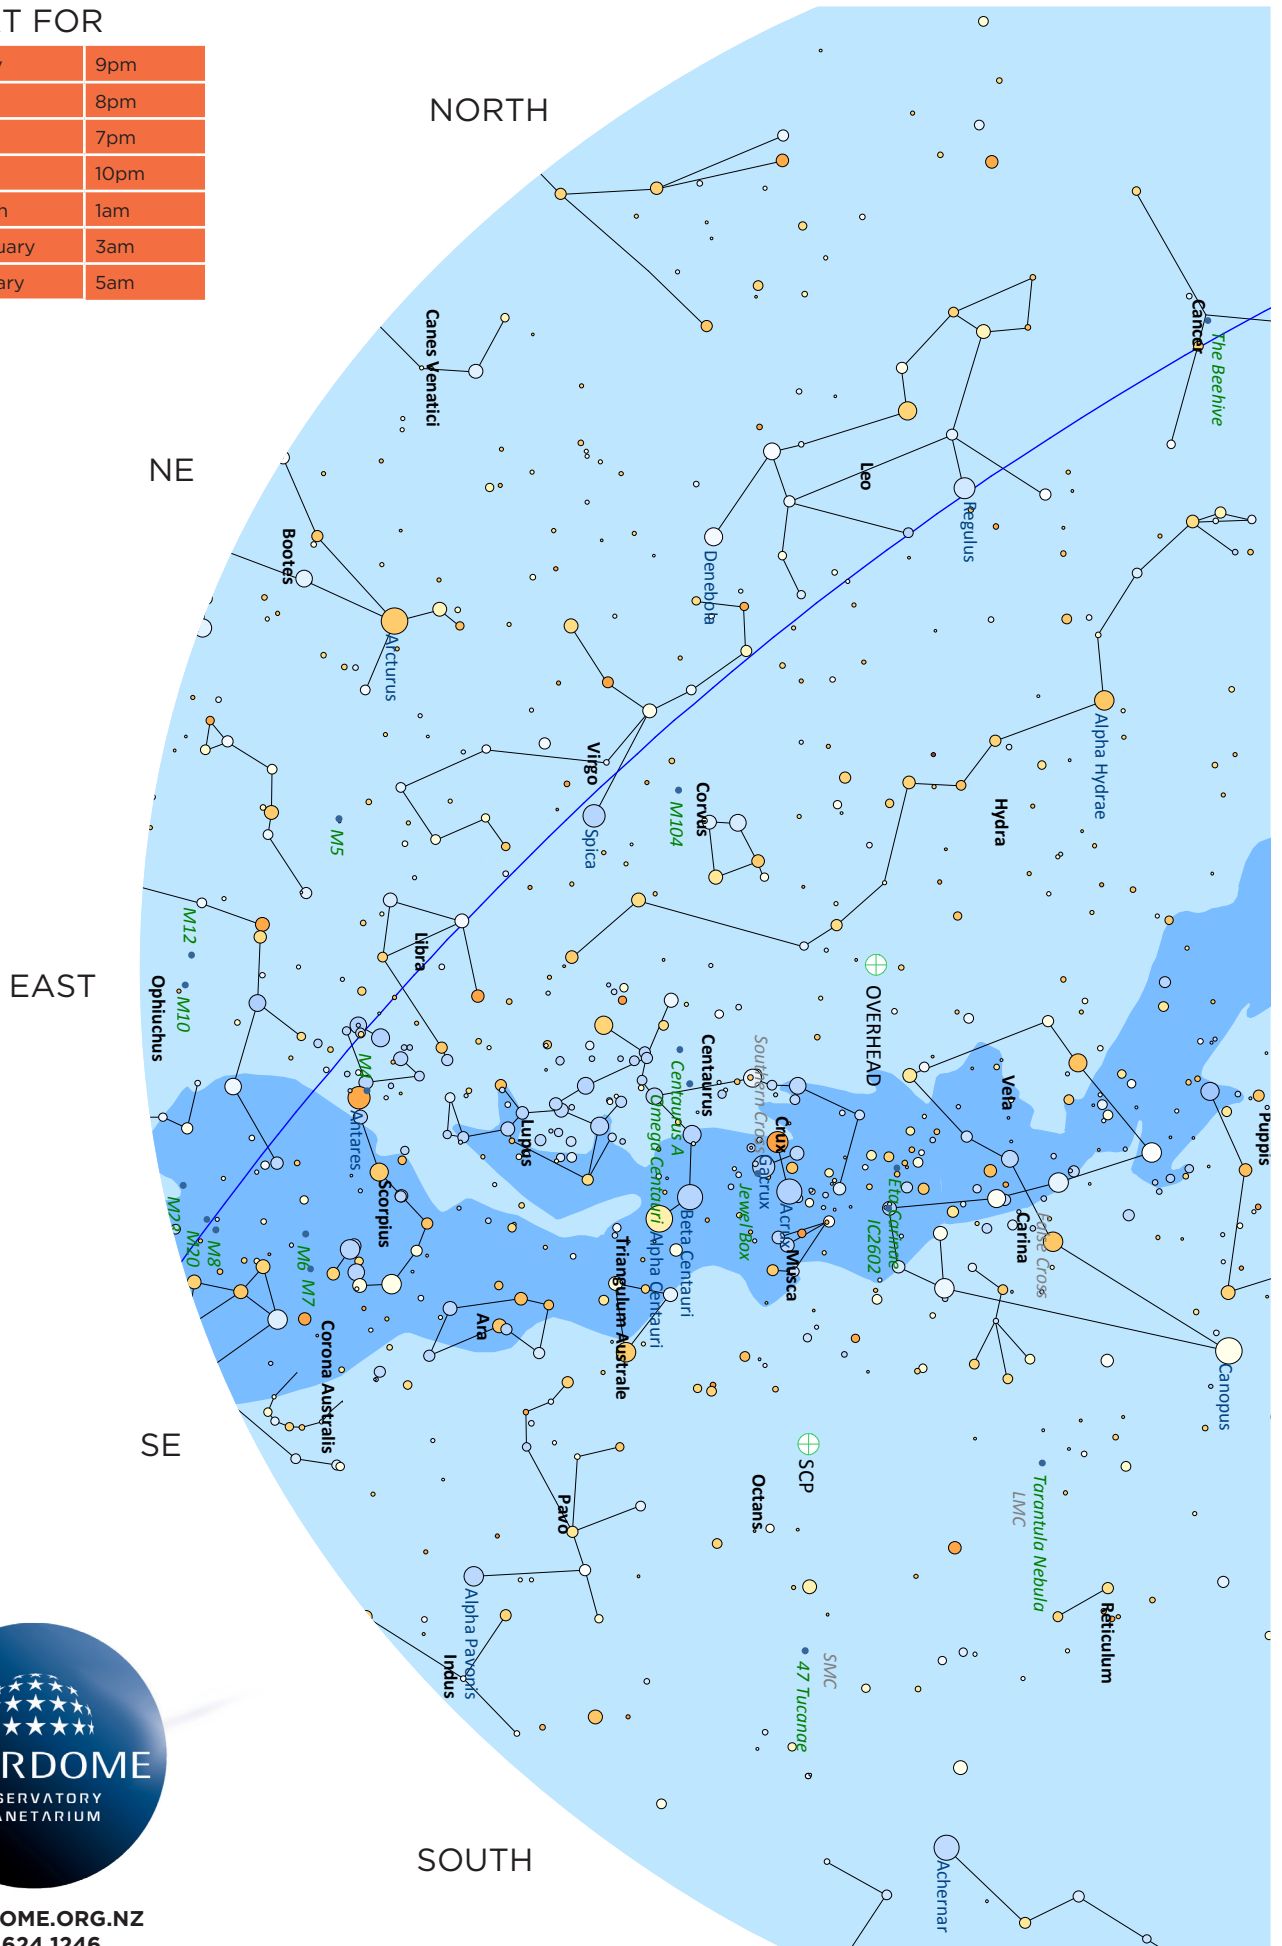

## CHART FOR

Early May	9pm
Mid May	8pm
Late May	7pm
Mid April	10pm
Mid March	1am
Mid February	3am
Mid January	5am

## CHART FOR

Early May	9pm
Mid May	8pm
Late May	7pm
Mid April	10pm
Mid March	1am
Mid February	3am
Mid January	5am

NW

WEST

SW

SOUTH

STARDOME.ORG.NZ  
09 624 1246