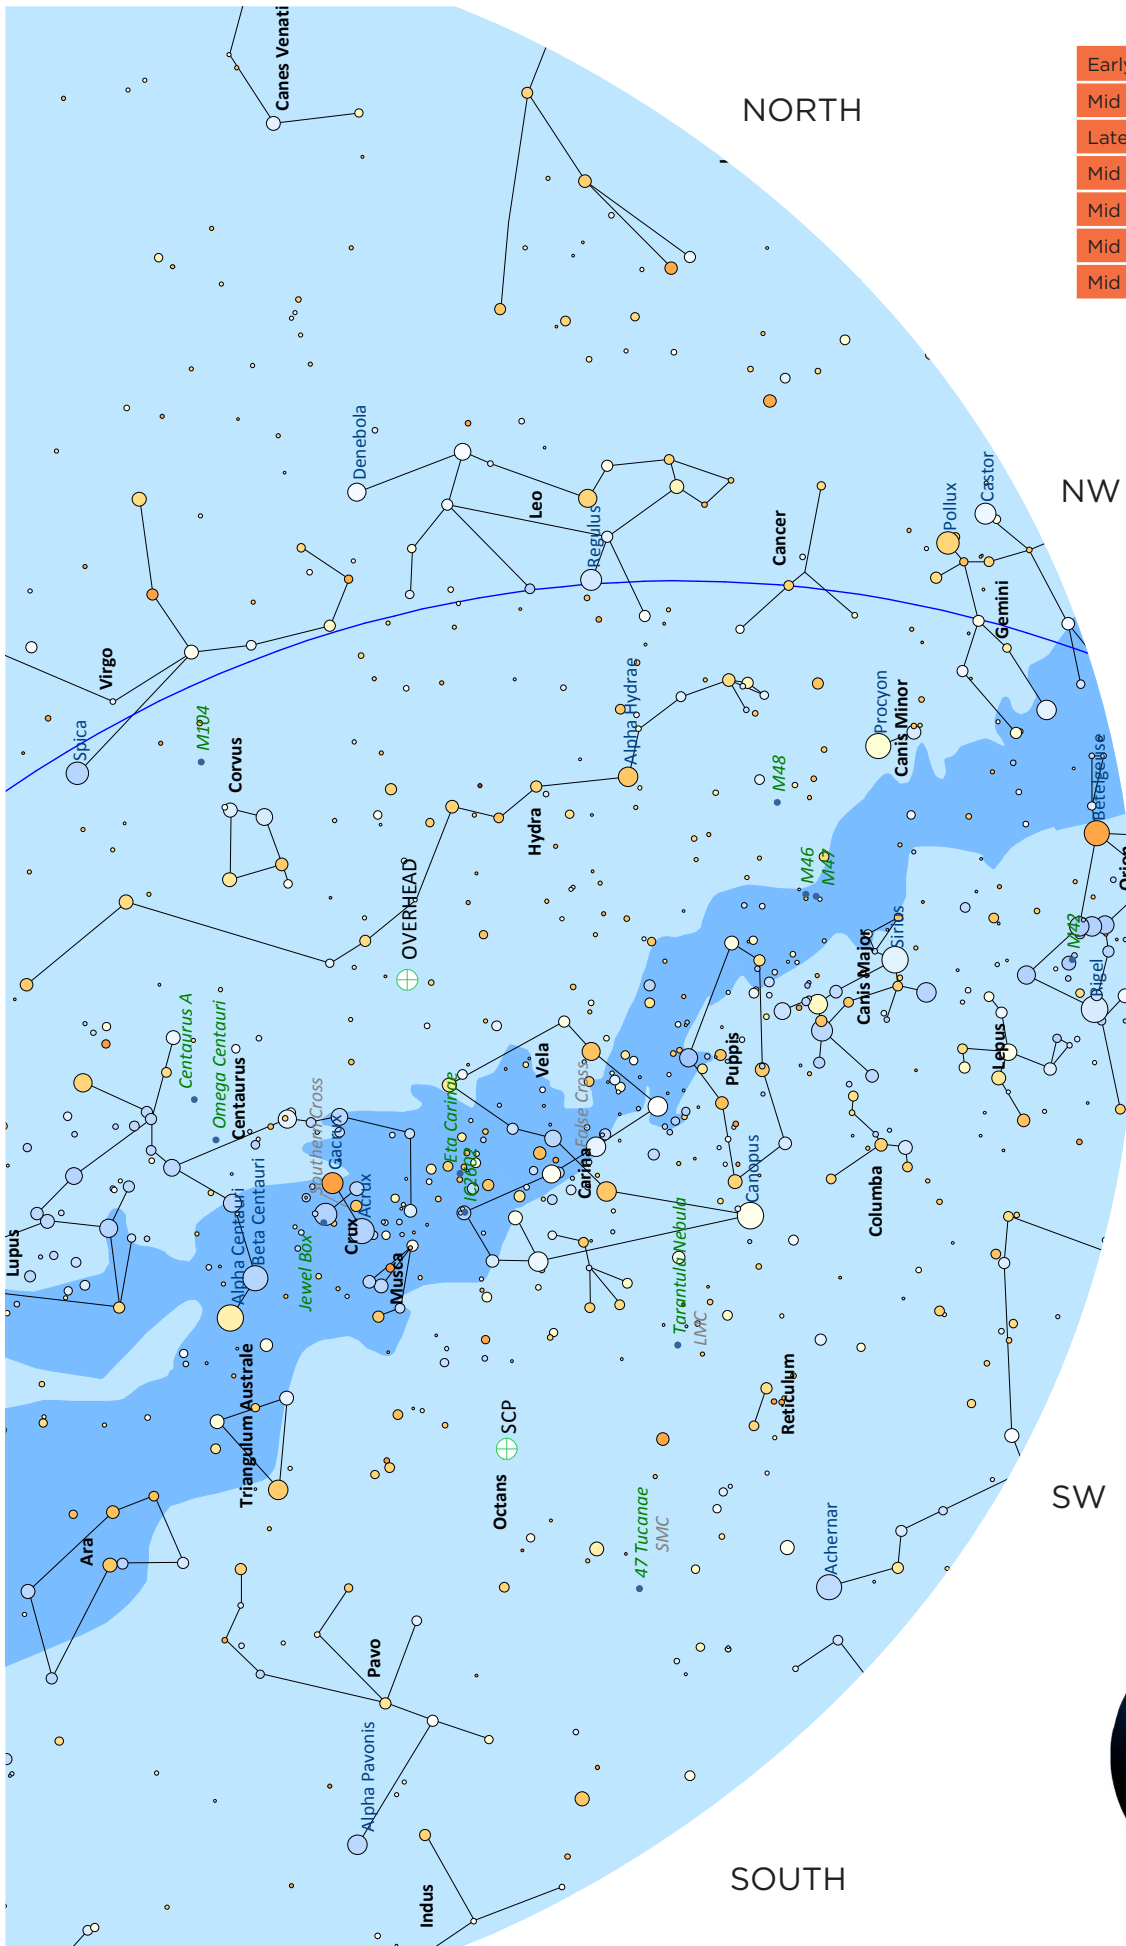

## CHART FOR

Early May	9pm
Mid May	8pm
Late May	7pm
Mid April	10pm
Mid March	1am
Mid February	3am
Mid January	5am

## CHART FOR

Early May	9pm
Mid May	8pm
Late May	7pm
Mid April	10pm
Mid March	1am
Mid February	3am
Mid January	5am

NW

WEST

SW

SOUTH

STARDOME.ORG.NZ  
09 624 1246