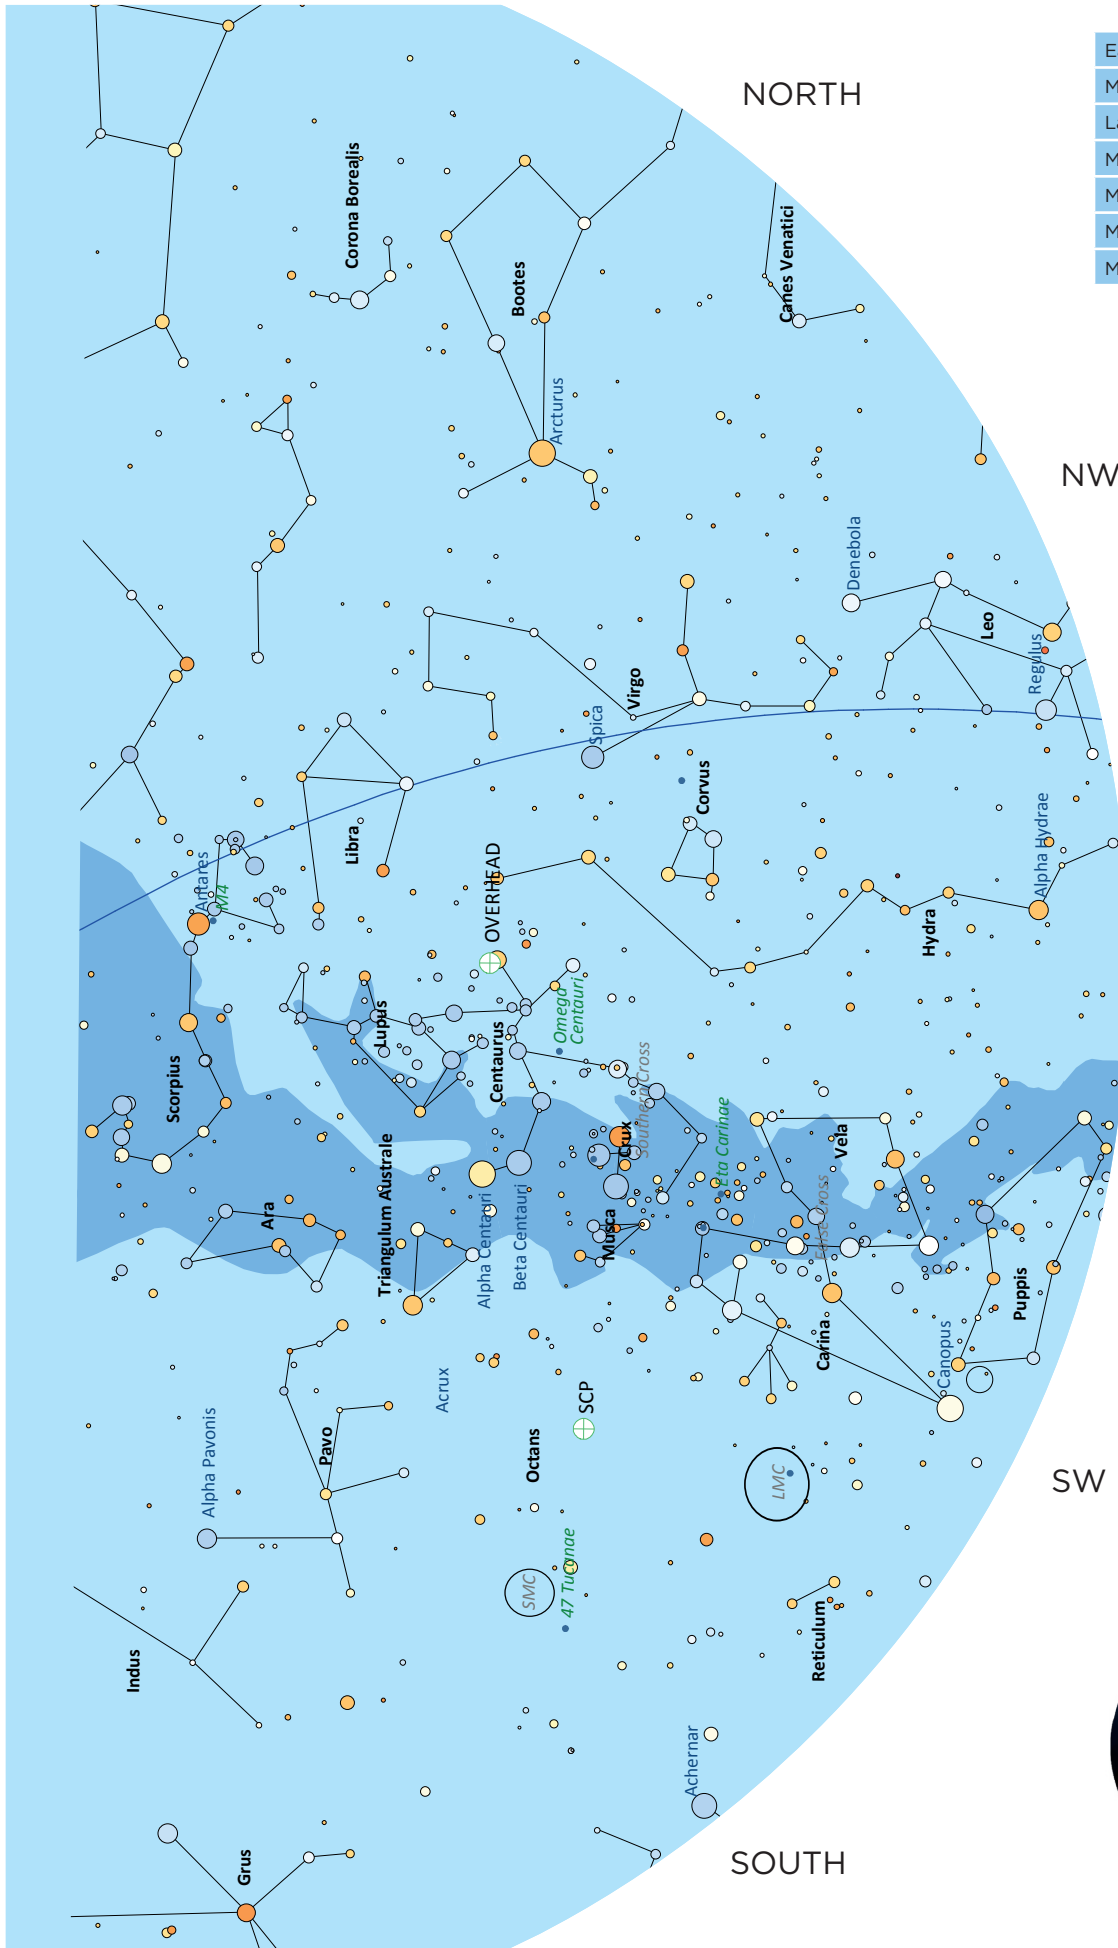

CHART FOR

Early July	9pm
Mid July	8pm
Late July	7pm
Mid June	10pm
Mid May	Midnight
Mid April	2am
Mid March	5am

CHART FOR

Early July	9pm
Mid July	8pm
Late July	7pm
Mid June	10pm
Mid May	Midnight
Mid April	2am
Mid March	5am

NORTH
NW
WEST
SW
SOUTH