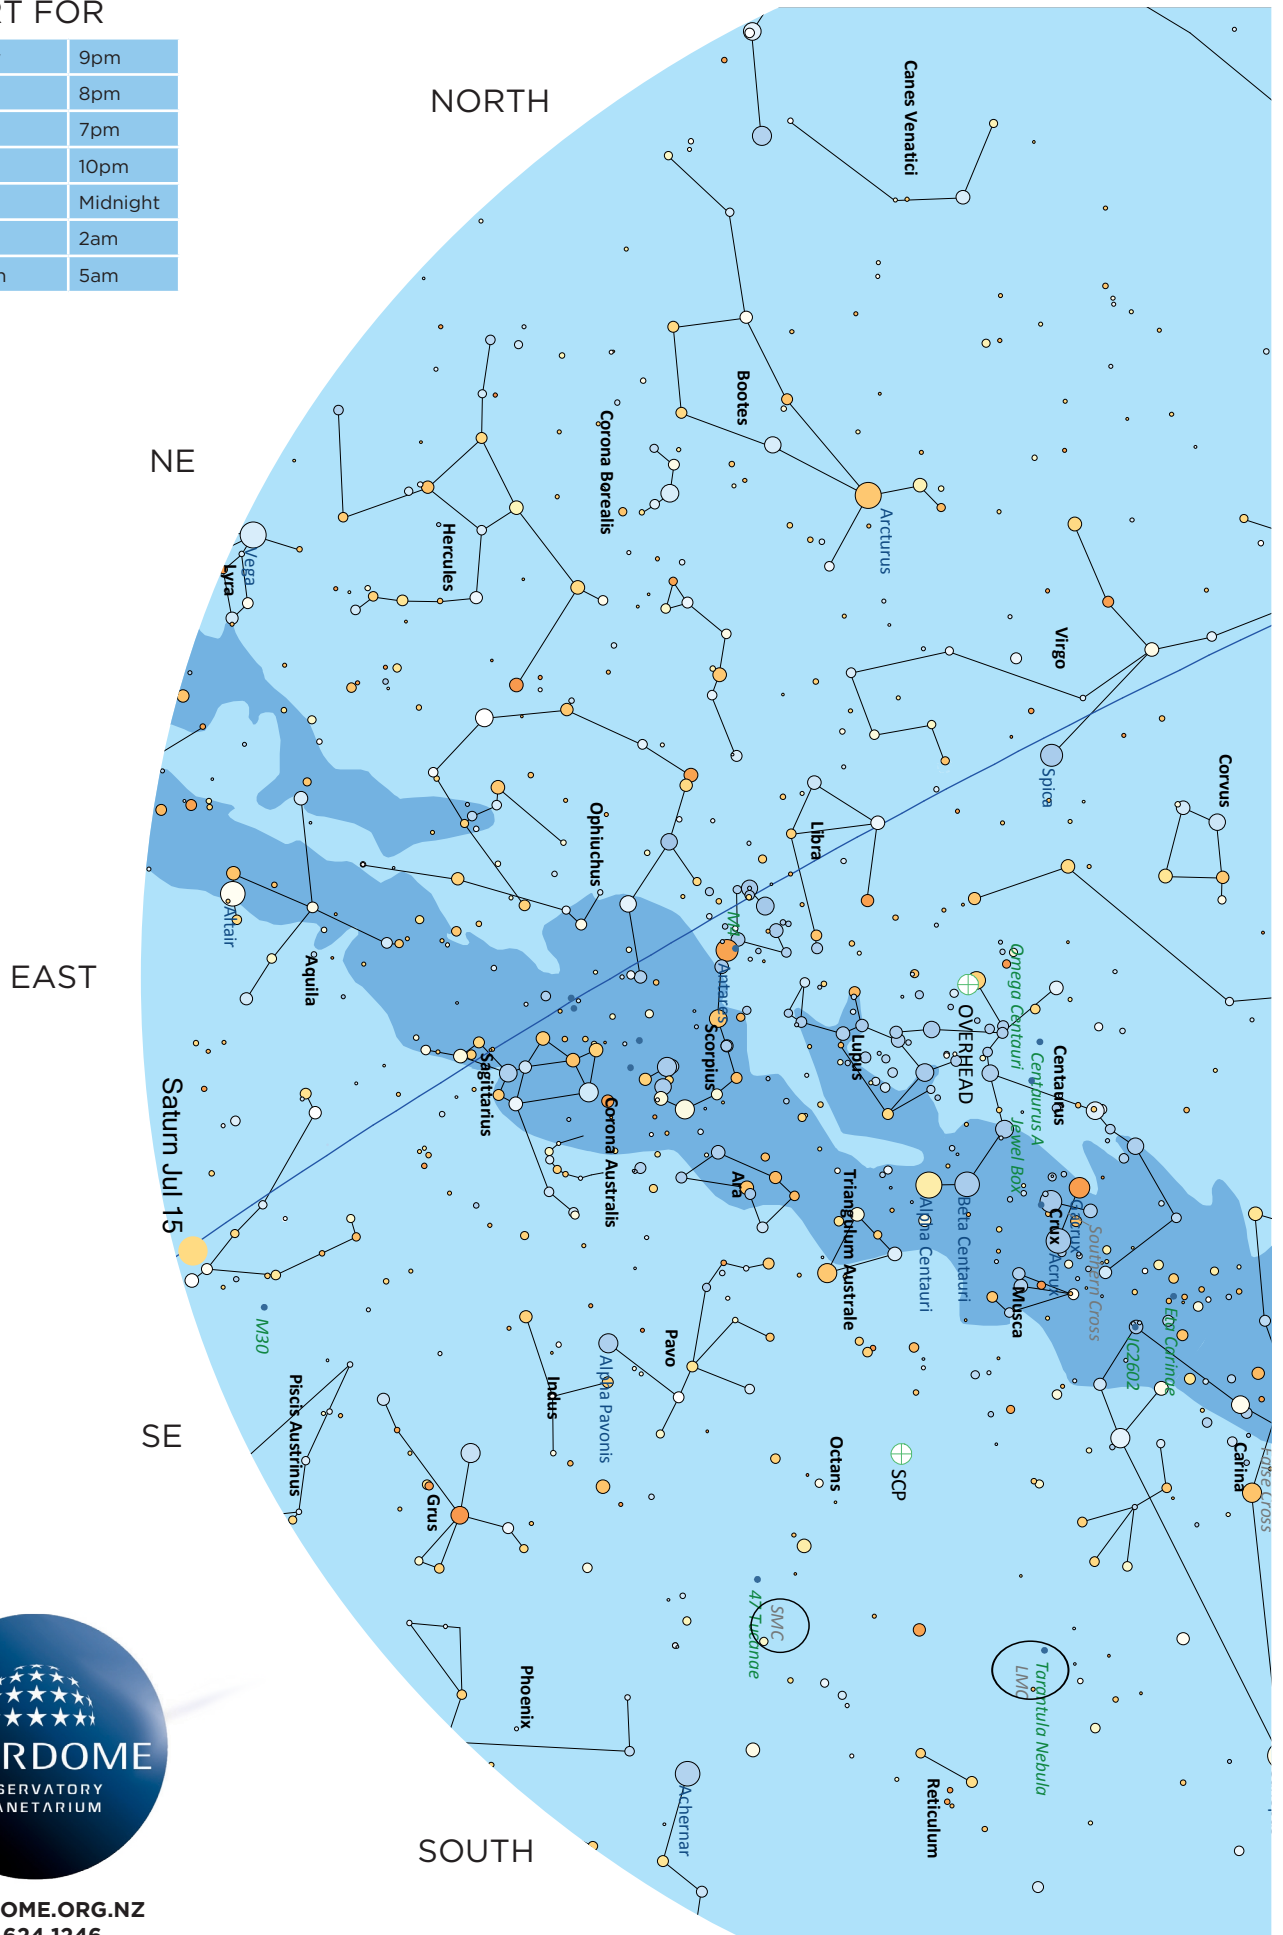

CHART FOR

Early July	9pm
Mid July	8pm
Late July	7pm
Mid June	10pm
Mid May	Midnight
Mid April	2am
Mid March	5am

CHART FOR

Early July	9pm
Mid July	8pm
Late July	7pm
Mid June	10pm
Mid May	Midnight
Mid April	2am
Mid March	5am

NORTH
NW
WEST
SW
SOUTH