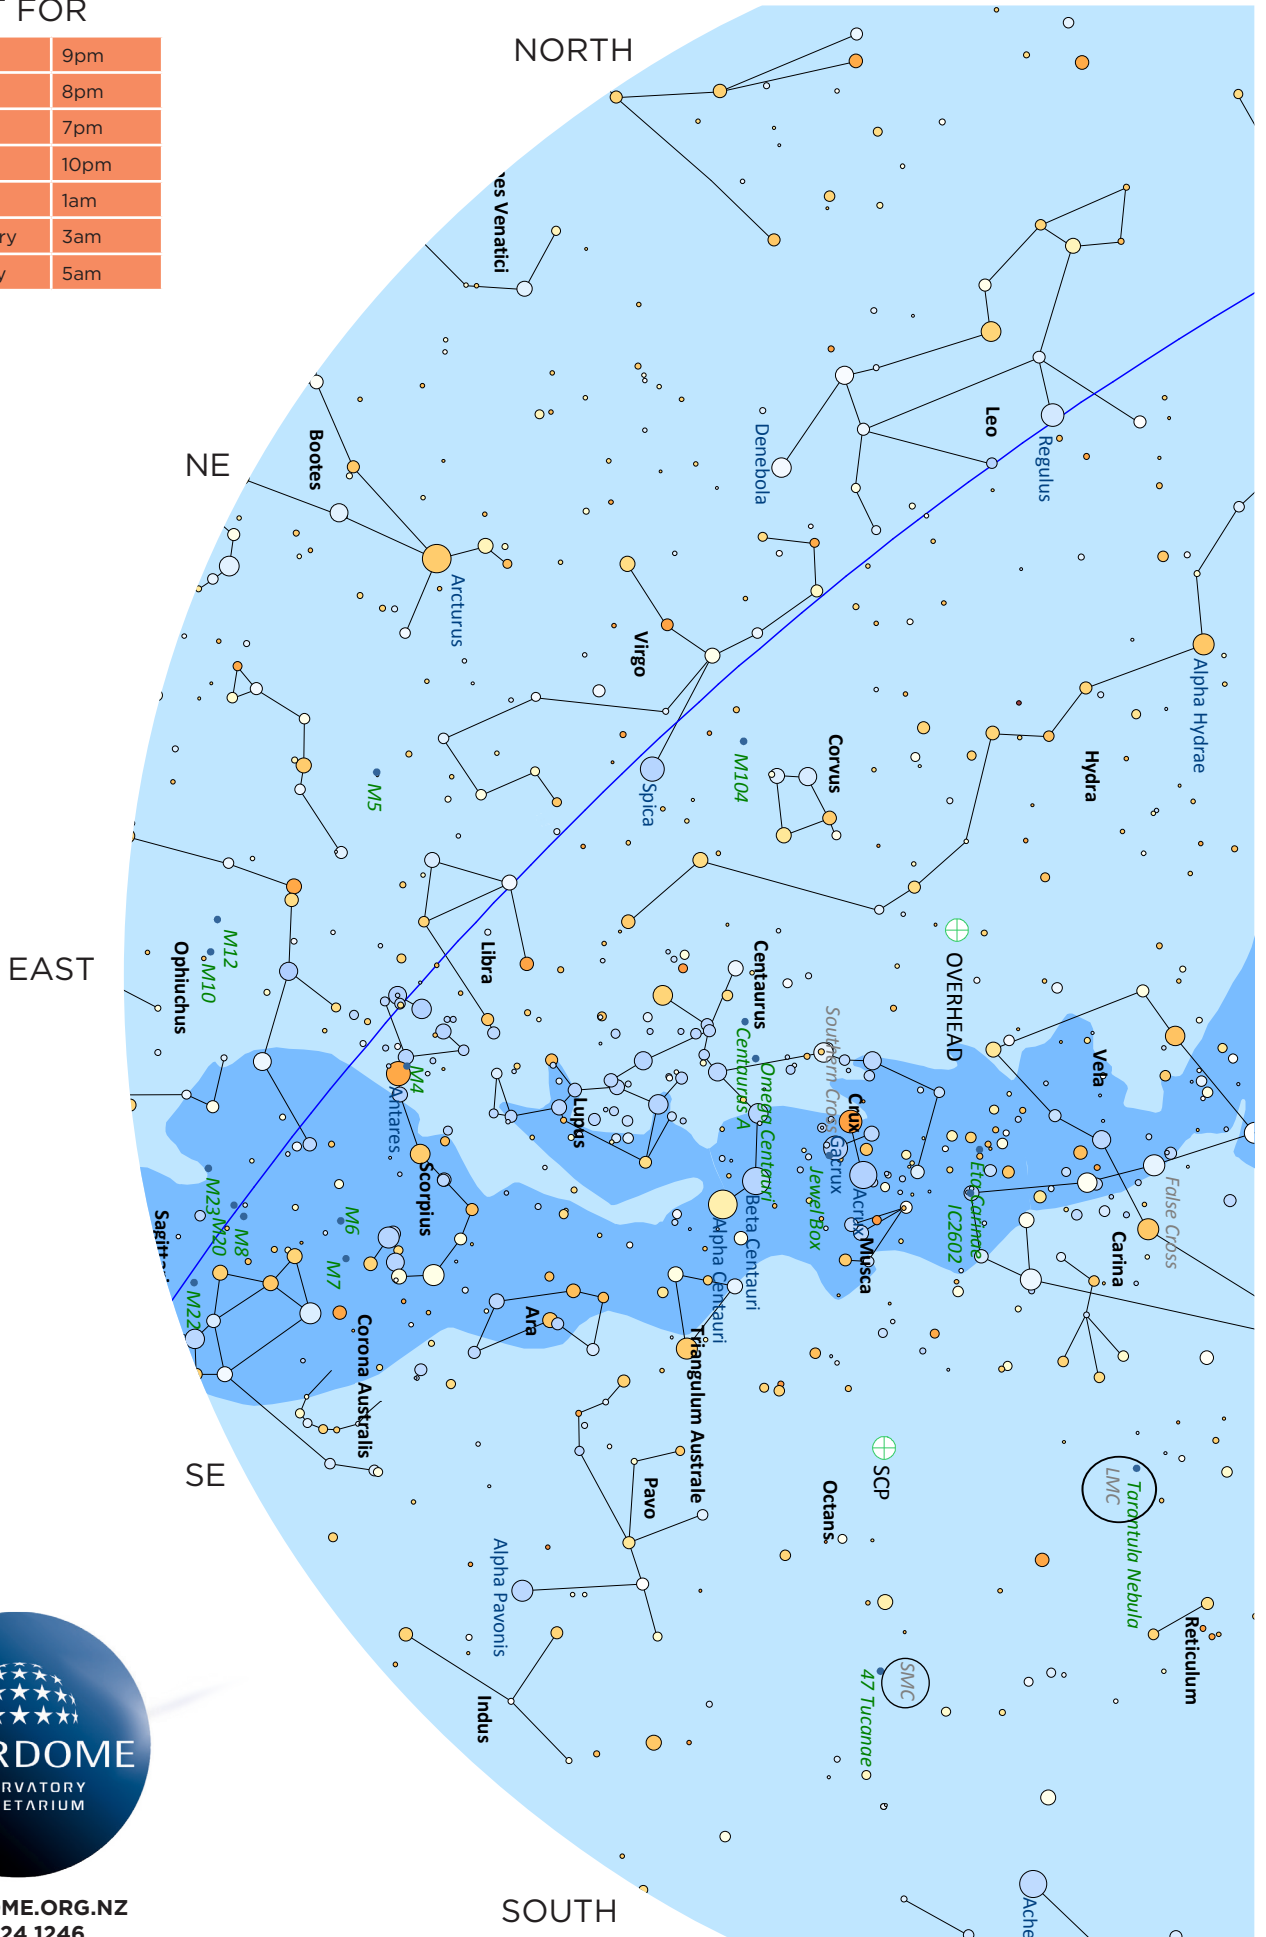

CHART FOR

Early May	9pm
Mid May	8pm
Late May	7pm
Mid April	10pm
Mid March	1am
Mid February	3am
Mid January	5am

CHART FOR

Early May	9pm
Mid May	8pm
Late May	7pm
Mid April	10pm
Mid March	1am
Mid February	3am
Mid January	5am