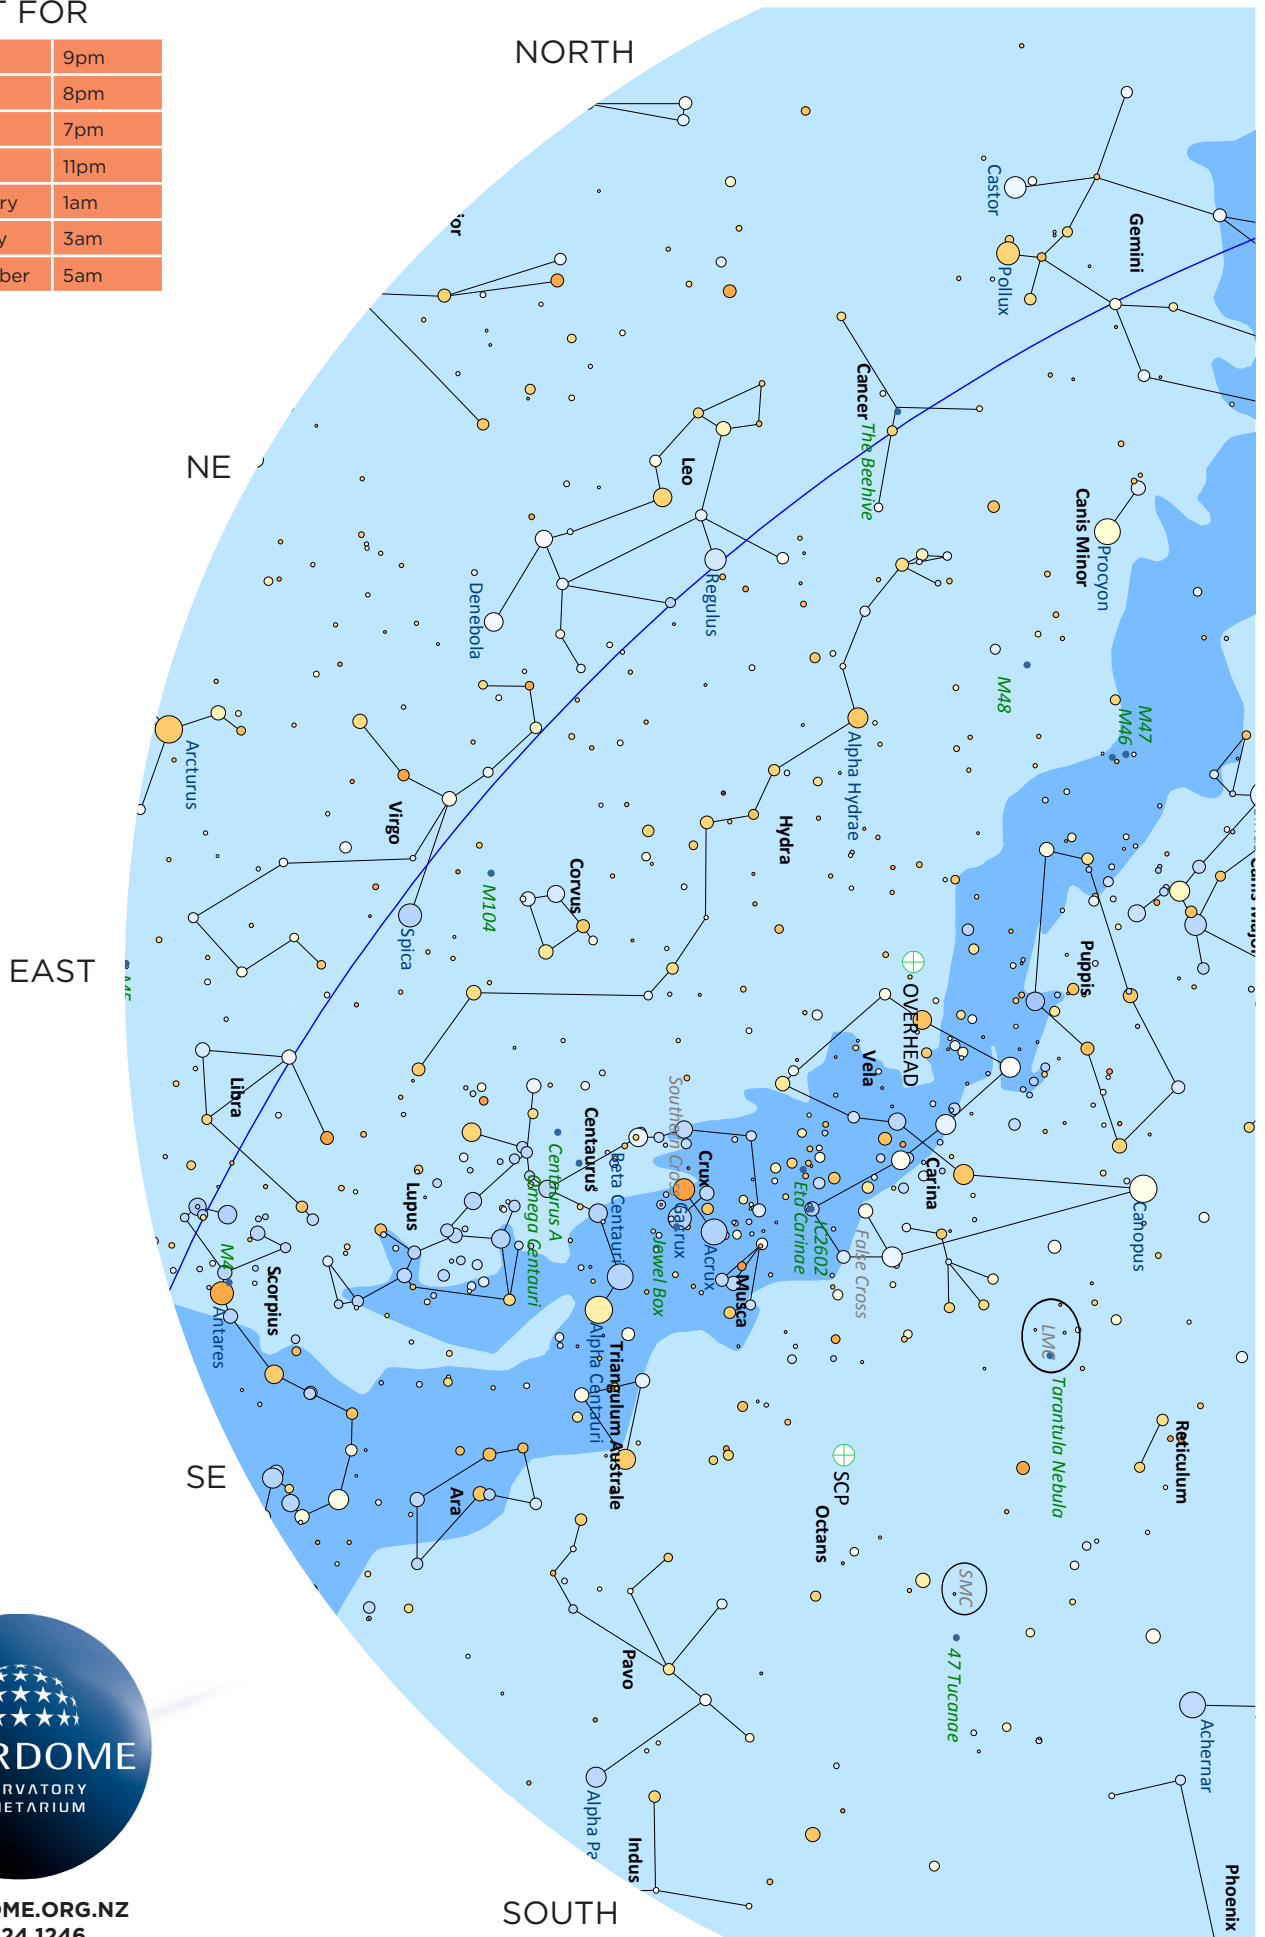

CHART FOR

Early April	9pm
Mid April	8pm
Late April	7pm
Mid March	11pm
Mid February	1am
Mid January	3am
Mid December	5am

CHART FOR

Early April	9pm
Mid April	8pm
Late April	7pm
Mid March	11pm
Mid February	1am
Mid January	3am
Mid December	5am