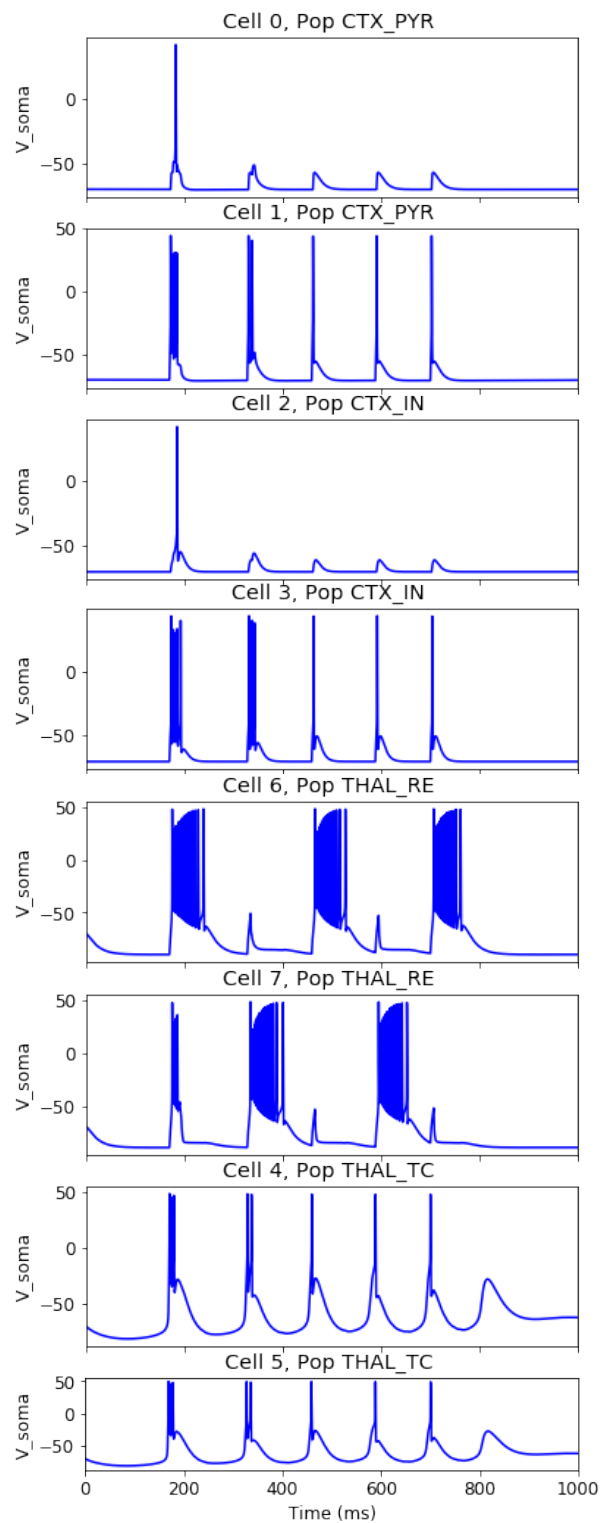

# **8-cell network: NEURON (Destexhe Synapse) v NetPyne (Destexhe Synapse)**

June 7, 2022

**GABA<sub>a</sub> = 100%**

Figure 3B of Destexhe 1998

**GABA<sub>a</sub> = 0%**