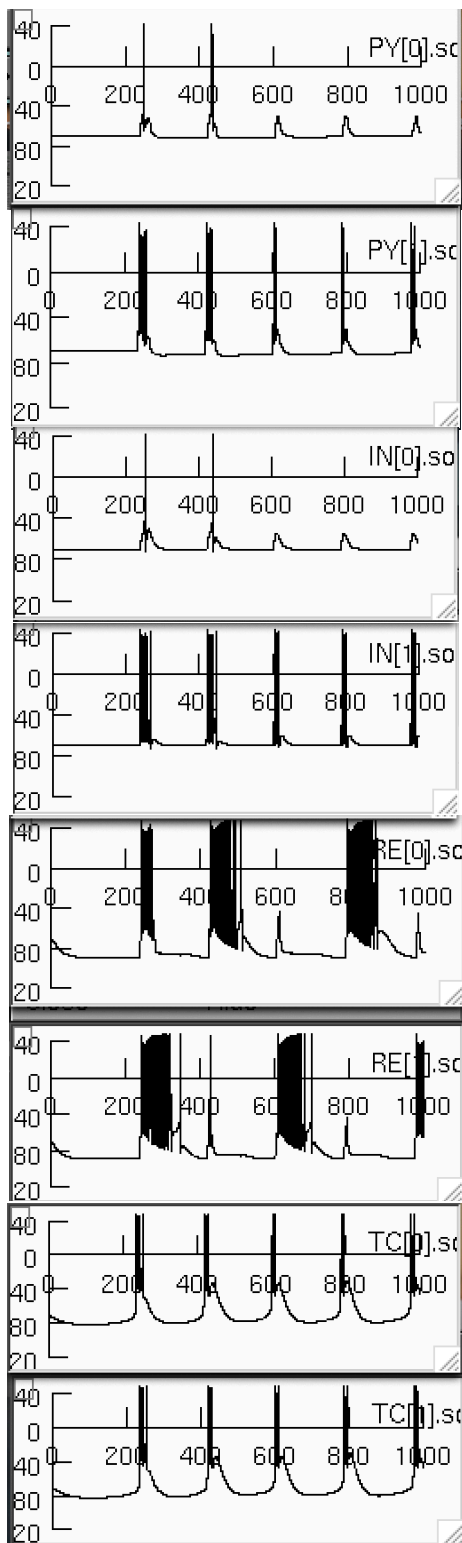

# **8-cell network: NEURON (Destexhe Synapse) v NetPyne (Destexhe Synapse)**

June 7, 2022

**GABA<sub>a</sub> = 100%**

Figure 3B of Destexhe 1998

**GABA<sub>a</sub> = 0%**