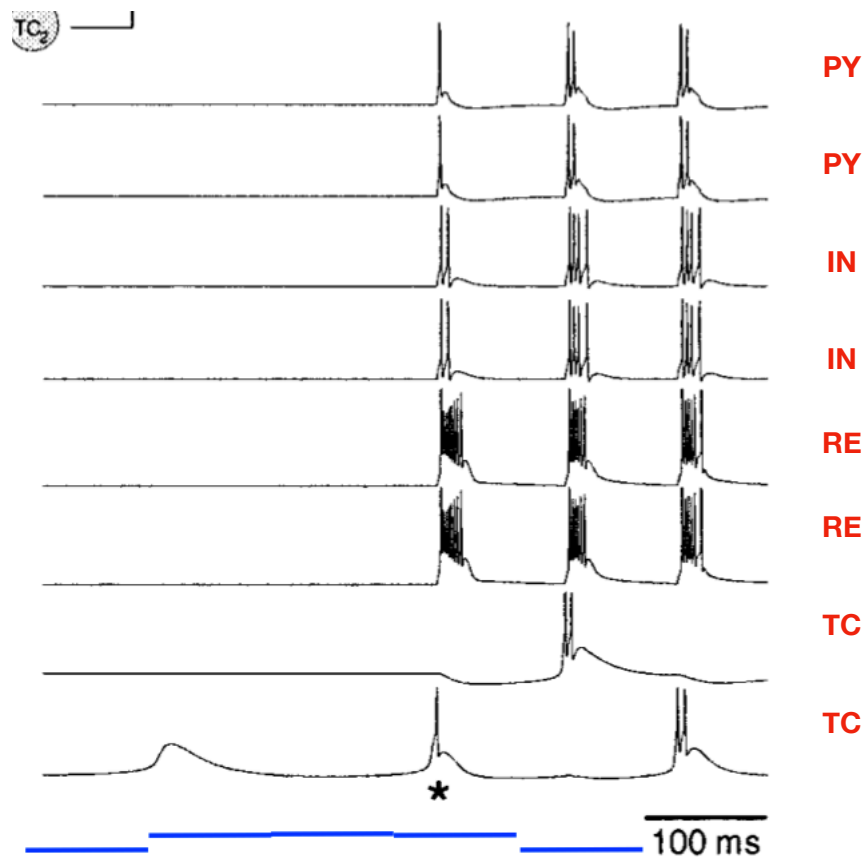

# **8-cell network: NEURON (Destexhe Synapse) v NetPyne (Destexhe Synapse)**

June 7, 2022

**GABA<sub>a</sub> = 100%**

Figure 3B of Destexhe 1998

**GABA<sub>a</sub> = 0%**