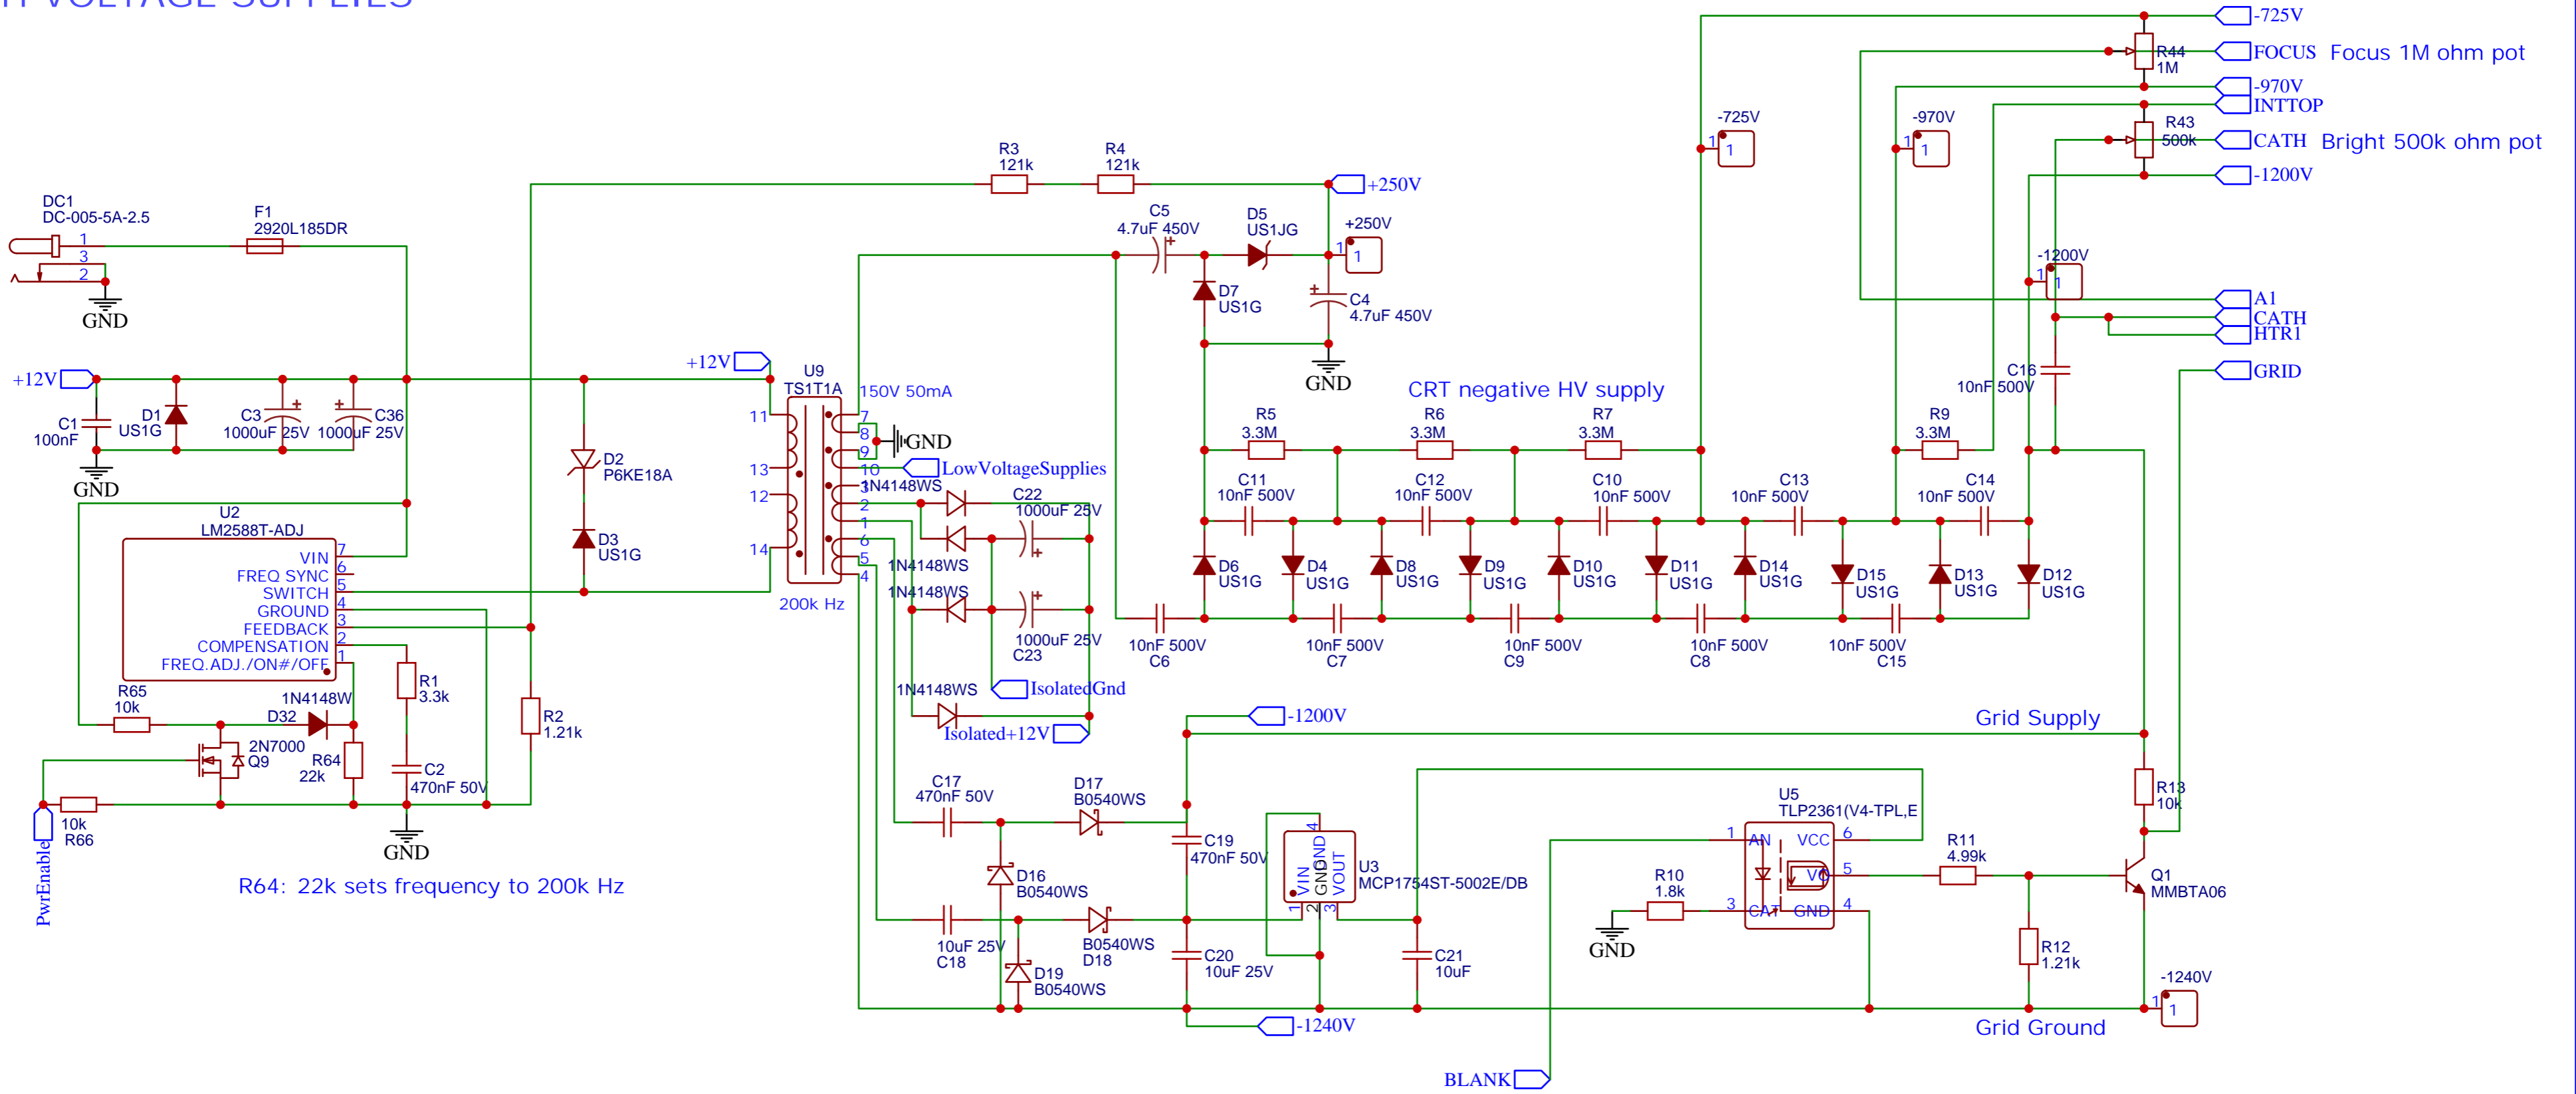

HIGH VOLTAGE SUPPLIES

HEATER POWER SUPPLY 6.3VDC