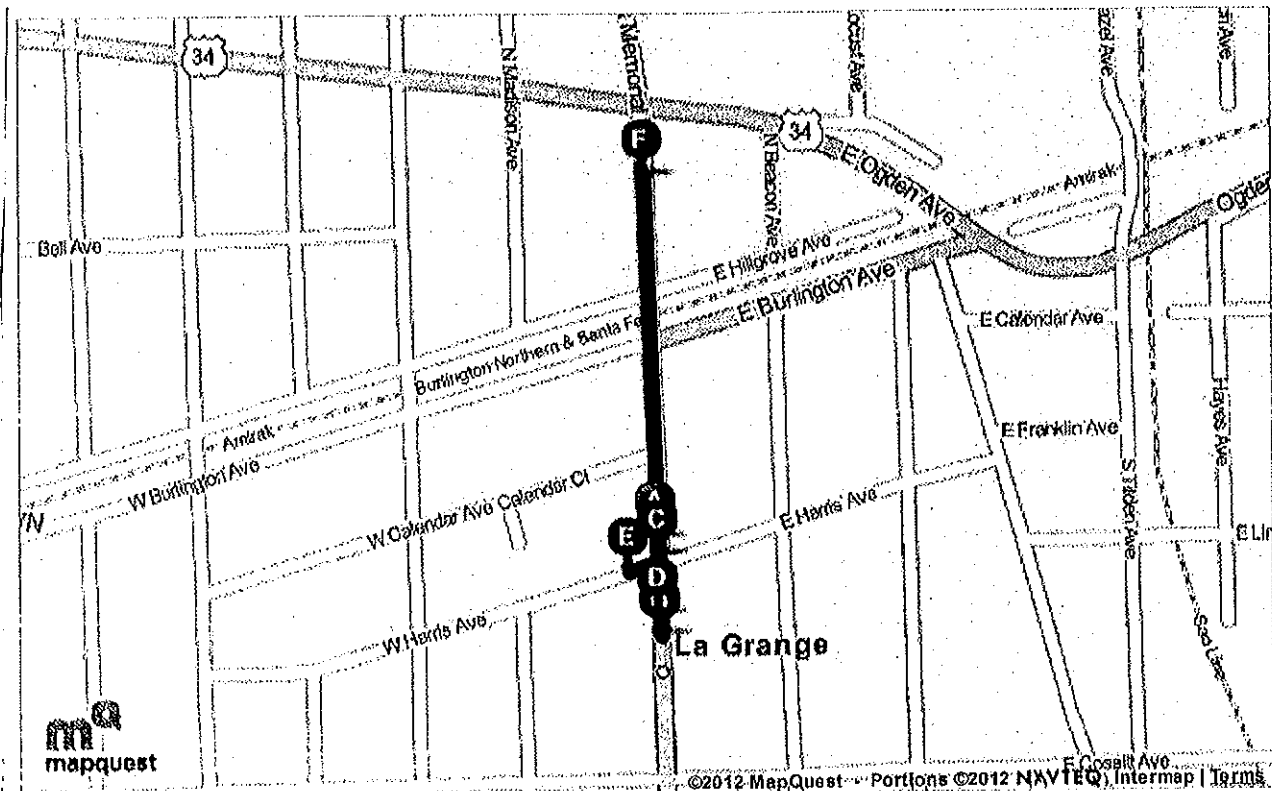

LA GRANGE RESTAURANTS

A Nicksons
708-354-4995
30 S. La Grange Rd.
La Grange

D Blueberry Hill
708-352-4900
49 S. LaGrange Rd.
La Grange

B Palmer Place
708-482-7127
56 S. La Grange Rd.
La Grange

E Magic Wok
708-352-2341
23 W. Harris
La Grange

C Al's Char-House Steak House
708-354-6255
32 S. La Grange Rd.
La Grange

F Corner Bakery Café
708-579-5410
39 N. La Grange Rd.
La Grange