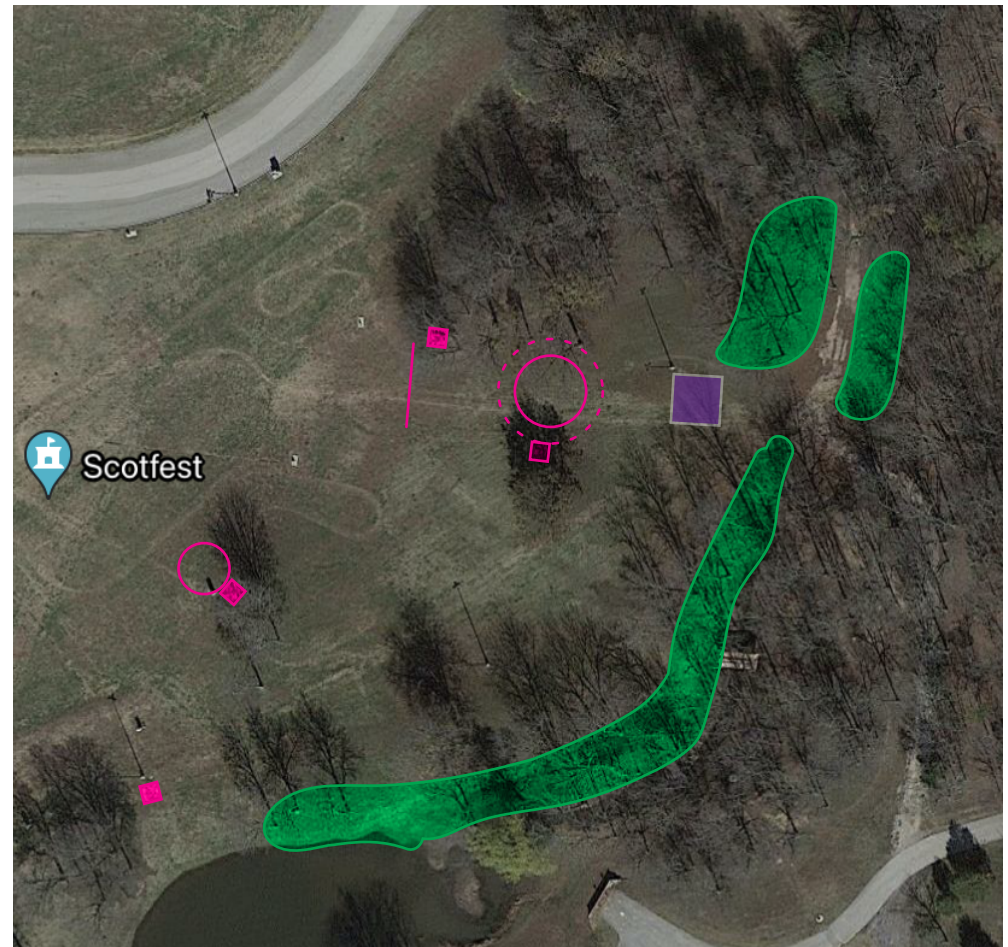

PIPING AREA

PIPE BAND PARKING
(Pipes & Drum Parking Pass Required)

PUBLIC ENTRANCE

PAID OVERFLOW PARKING

PIPING TENT
(Contest HQ, & Free Water)

PIPE BAND TENT AREA

SOLO & BAND PERFORMANCE AREAS

NO VEHICLES ON FESTIVAL GROUNDS

**NO PARKING ANYTIME. NO LOADING OR UNLOADING DURING FESTIVAL HOURS
VIOLATORS WILL BE REMOVED FROM GROUNDS AND NO REFUND WILL BE GIVEN.**