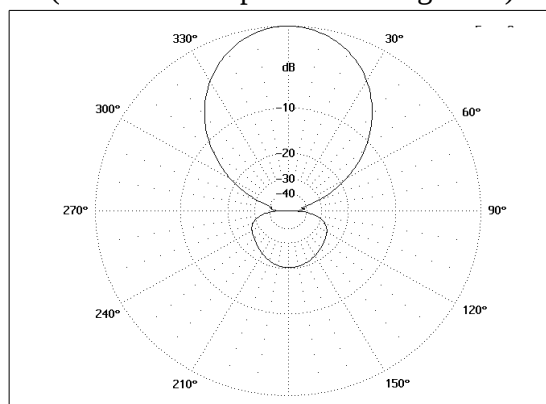

7-Element UHF Directional Yagi Antenna

Model: 7E434-NF

Optimised for MOTUS applications

Frequency Range:	430 – 438MHz
Gain(free space):	12.1dBi (10.0dBd)
Impedance:	50 Ohms
1.5:1 VSWR Bandwidth (typ.):	>8MHz
Polarization:	Horizontal or Vertical
Pattern:	Directional
-3dB Beamwidth(free space):	43° x 49° (E x H)
Front-to-Back Ratio	>18dB
Power Rating:	150 Watts
Input Connector:	N-female on short coax pigtail
Length:	42" (107cm) (split boom for easier shipping)
Windload (no ice):	0.3sq. ft (0.03sq. m)
Mounting:	End Mount { fits up to 1.75"(4.44cm) od support mast }
Weight:	1 lb 14 oz (0.85 kg) (including mounting bracket)
Construction:	Aluminum and Stainless steel (V-bolts & hardware)
Shipping (single Yagi):	Supplied in 14" x 24" x 4.5" (36 x 61 x 12cm) box {3.5lb (1.6kg)}
Shipping (2 Yagis):	Supplied in 14" x 24" x 4.5" (36 x 61 x 12cm) box {5.7lb (2.6kg)}
Shipping (3 Yagis):	Supplied in 14" x 24" x 9" (36 x 61 x 23cm) box {8.6lb (3.6kg)}
Shipping (4 Yagis):	Supplied in 14" x 24" x 9" (36 x 61 x 23cm) box {10.1lb (4.6kg)}

- Elements are Pre-Assembled
- 2-Piece Boom for Quick Assembly
- No Tuning required
- Waterproof Feed System
- Shipped Single or Multiple Yagis per Box

Horizontal Radiation Pattern (E)
(with elements parallel to the ground)