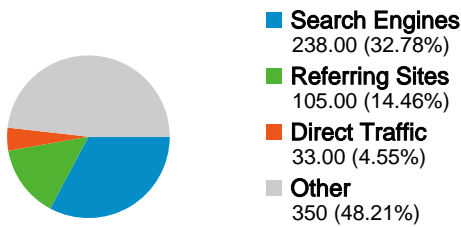

Traffic Sources Overview