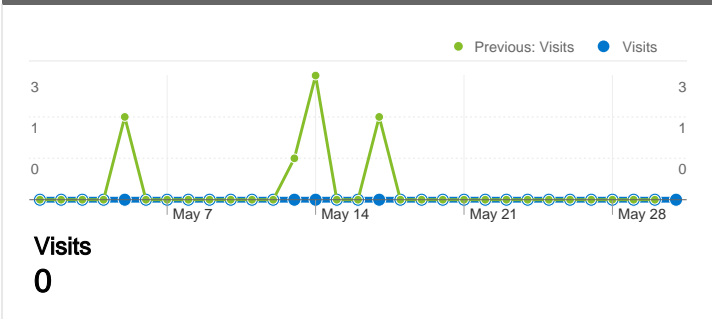

Campaign: Feed: huwikipedia (Magyar Wikipédia)