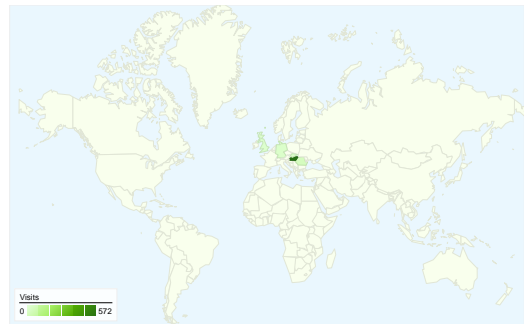

Previous: 00:01:32 (-25.65%)

 **3.42 Pages/Visit**

Previous: 3.53 (-3.15%)

 **83.47% % New Visits**

Previous: 75.96% (9.90%)

**Visitors Overview**

**Visitors**  
**663**

**Map Overlay**