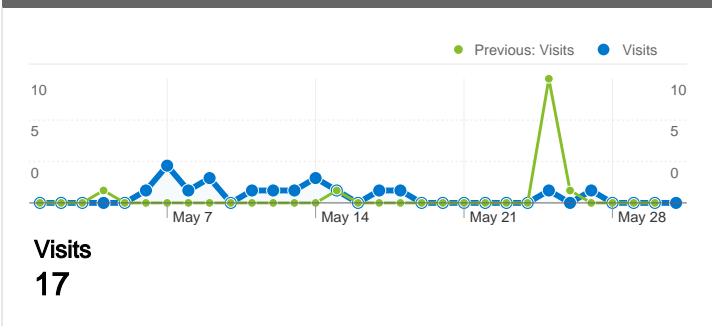

Search Engine: google

Keyword	Visits	% visits
(not provided)		
May 1, 2012 - May 31, 2012	54	23.48%
Apr 1, 2012 - Apr 30, 2012	49	19.60%
% Change	10.20%	19.79%
wikipédia		
May 1, 2012 - May 31, 2012	30	13.04%
Apr 1, 2012 - Apr 30, 2012	28	11.20%
% Change	7.14%	16.46%
ki lépett először a holdra		
May 1, 2012 - May 31, 2012	11	4.78%
Apr 1, 2012 - Apr 30, 2012	10	4.00%
% Change	10.00%	19.57%
szabadon felhasználható képek		
May 1, 2012 - May 31, 2012	7	3.04%
Apr 1, 2012 - Apr 30, 2012	13	5.20%
% Change	-46.15%	-41.47%
mikor lépett az első ember a holdra		
May 1, 2012 - May 31, 2012	5	2.17%
Apr 1, 2012 - Apr 30, 2012	9	3.60%
% Change	-44.44%	-39.61%

Source Medium Detail: wmhu / (not set)