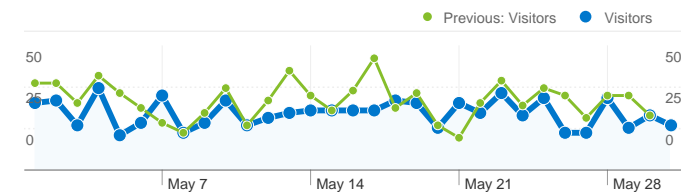

**Site Usage**

 **726 Visits**

Previous: 890 (-18.43%)

 **8.26% Bounce Rate**

Previous: 6.97% (18.64%)

 **2,480 Pageviews**

Previous: 3,139 (-20.99%)

 **00:01:08 Avg. Time on Site**

Previous: 00:01:32 (-25.65%)

 **3.42 Pages/Visit**

Previous: 3.53 (-3.15%)

 **83.47% % New Visits**

Previous: 75.96% (9.90%)

**Visitors Overview**

**Visitors**  
**663**

**Map Overlay**