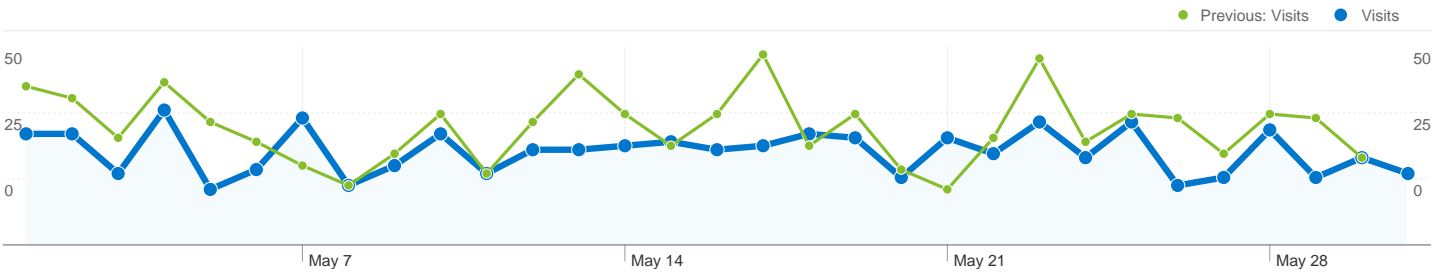

All traffic sources sent a total of 726 visits

4.55% Direct Traffic

Previous: 6.07% (-25.08%)

14.46% Referring Sites

Previous: 11.69% (23.77%)

32.78% Search Engines

Previous: 28.76% (13.97%)

- **Search Engines**
  238.00 (32.78%)
- **Referring Sites**
  105.00 (14.46%)
- **Direct Traffic**
  33.00 (4.55%)
- **Other**
  350 (48.21%)

Top Traffic Sources

Sources	Visits	% visits
Kezdőlap ((not set))		
May 1, 2012 - May 31, 2012	302	41.60%
Apr 1, 2012 - Apr 30, 2012	404	45.39%
% Change	-25.25%	-8.36%
google (organic)		
May 1, 2012 - May 31, 2012	230	31.68%
Apr 1, 2012 - Apr 30, 2012	250	28.09%
% Change	-8.00%	12.78%
wikimedia.hu (referral)		
May 1, 2012 - May 31, 2012	44	6.06%
Apr 1, 2012 - Apr 30, 2012	8	0.90%
% Change	450.00%	574.24%
(direct) ((none))		
May 1, 2012 - May 31, 2012	33	4.55%
Apr 1, 2012 - Apr 30, 2012	54	6.07%
% Change	-38.89%	-25.08%
Közösség ((not set))		

Keywords	Visits	% visits
(not provided)		
May 1, 2012 - May 31, 2012	54	22.69%
Apr 1, 2012 - Apr 30, 2012	49	19.14%
% Change	10.20%	18.54%
wikipédia		
May 1, 2012 - May 31, 2012	30	12.61%
Apr 1, 2012 - Apr 30, 2012	32	12.50%
% Change	-6.25%	0.84%
ki lépett először a holdra		
May 1, 2012 - May 31, 2012	11	4.62%
Apr 1, 2012 - Apr 30, 2012	10	3.91%
% Change	10.00%	18.32%
szabadon felhasználható képek		
May 1, 2012 - May 31, 2012	7	2.94%
Apr 1, 2012 - Apr 30, 2012	13	5.08%
% Change	-46.15%	-42.08%
mikor lépett az első ember a holdra