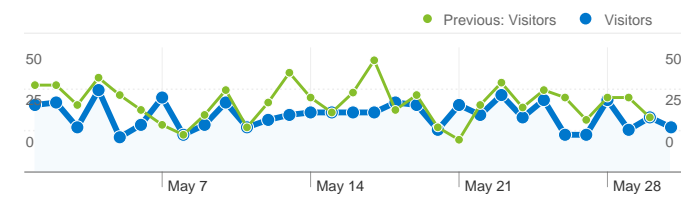

Site Usage

 **726 Visits**

Previous: 890 (-18.43%)

 **8.26% Bounce Rate**

Previous: 6.97% (18.64%)

 **2,480 Pageviews**

Previous: 3,139 (-20.99%)

 **00:01:08 Avg. Time on Site**

Previous: 00:01:32 (-25.65%)

 **3.42 Pages/Visit**

Previous: 3.53 (-3.15%)

 **83.47% % New Visits**

Previous: 75.96% (9.90%)

Visitors Overview

Visitors
663

Map Overlay