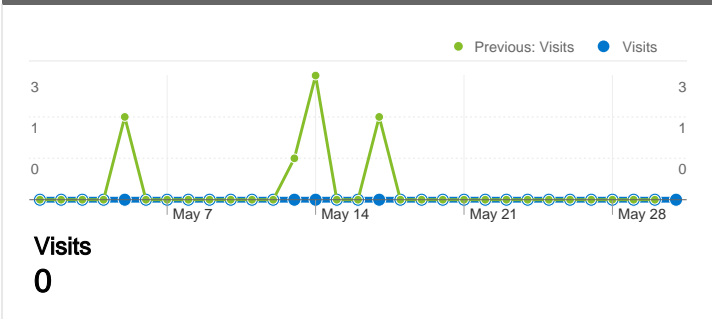

Source Medium Detail: wikipedia / (not set)

Visits
1

Search Engine: google

Keyword	Visits	% visits
(not provided)		
May 1, 2012 - May 31, 2012	54	23.48%
Apr 1, 2012 - Apr 30, 2012	49	19.60%
% Change	10.20%	19.79%
wikipédia		
May 1, 2012 - May 31, 2012	30	13.04%
Apr 1, 2012 - Apr 30, 2012	28	11.20%
% Change	7.14%	16.46%
ki lépett először a holdra		
May 1, 2012 - May 31, 2012	11	4.78%
Apr 1, 2012 - Apr 30, 2012	10	4.00%
% Change	10.00%	19.57%
szabadon felhasználható képek		
May 1, 2012 - May 31, 2012	7	3.04%
Apr 1, 2012 - Apr 30, 2012	13	5.20%
% Change	-46.15%	-41.47%
mikor lépett az első ember a holdra		
May 1, 2012 - May 31, 2012	5	2.17%
Apr 1, 2012 - Apr 30, 2012	9	3.60%
% Change	-44.44%	-39.61%

Source Medium Detail: wmhu / (not set)

Campaign: Feed: hu.wikipedia (Magyar Wikipédia)

663 people visited this site

 **726 Visits**

Previous: 890 (-18.43%)

 **663 Absolute Unique Visitors**

Previous: 747 (-11.24%)