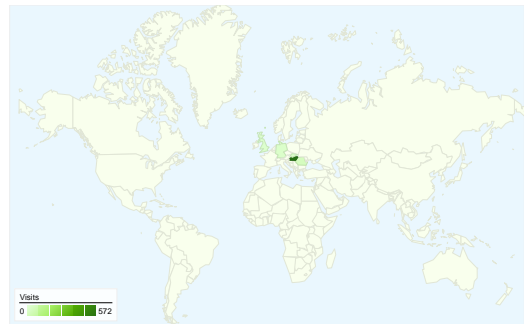

Previous: 00:01:32 (-25.65%)

 **3.42 Pages/Visit**

Previous: 3.53 (-3.15%)

 **83.47% % New Visits**

Previous: 75.96% (9.90%)

Visitors Overview

Visitors
663

Map Overlay