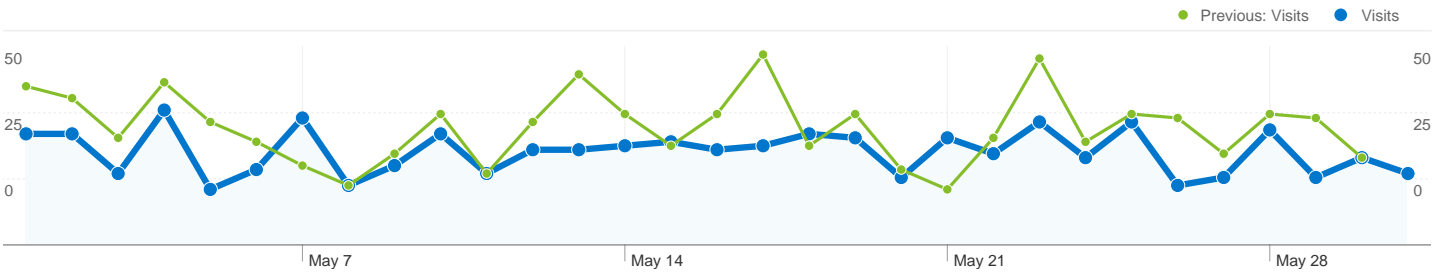

All traffic sources sent a total of 726 visits

4.55% Direct Traffic

Previous: 6.07% (-25.08%)

14.46% Referring Sites

Previous: 11.69% (23.77%)

32.78% Search Engines

Previous: 28.76% (13.97%)

- **Search Engines**
  238.00 (32.78%)
- **Referring Sites**
  105.00 (14.46%)
- **Direct Traffic**
  33.00 (4.55%)
- **Other**
  350 (48.21%)

Top Traffic Sources

Sources	Visits	% visits
Kezdőlap ((not set))		
May 1, 2012 - May 31, 2012	302	41.60%
Apr 1, 2012 - Apr 30, 2012	404	45.39%
% Change	-25.25%	-8.36%
google (organic)		
May 1, 2012 - May 31, 2012	230	31.68%
Apr 1, 2012 - Apr 30, 2012	250	28.09%
% Change	-8.00%	12.78%
wikimedia.hu (referral)		
May 1, 2012 - May 31, 2012	44	6.06%
Apr 1, 2012 - Apr 30, 2012	8	0.90%
% Change	450.00%	574.24%
(direct) ((none))		
May 1, 2012 - May 31, 2012	33	4.55%
Apr 1, 2012 - Apr 30, 2012	54	6.07%
% Change	-38.89%	-25.08%
Közösség ((not set))		

Keywords	Visits	% visits
(not provided)		
May 1, 2012 - May 31, 2012	54	22.69%
Apr 1, 2012 - Apr 30, 2012	49	19.14%
% Change	10.20%	18.54%
wikipédia		
May 1, 2012 - May 31, 2012	30	12.61%
Apr 1, 2012 - Apr 30, 2012	32	12.50%
% Change	-6.25%	0.84%
ki lépett először a holdra		
May 1, 2012 - May 31, 2012	11	4.62%
Apr 1, 2012 - Apr 30, 2012	10	3.91%
% Change	10.00%	18.32%
szabadon felhasználható képek		
May 1, 2012 - May 31, 2012	7	2.94%
Apr 1, 2012 - Apr 30, 2012	13	5.08%
% Change	-46.15%	-42.08%
mikor lépett az első ember a holdra