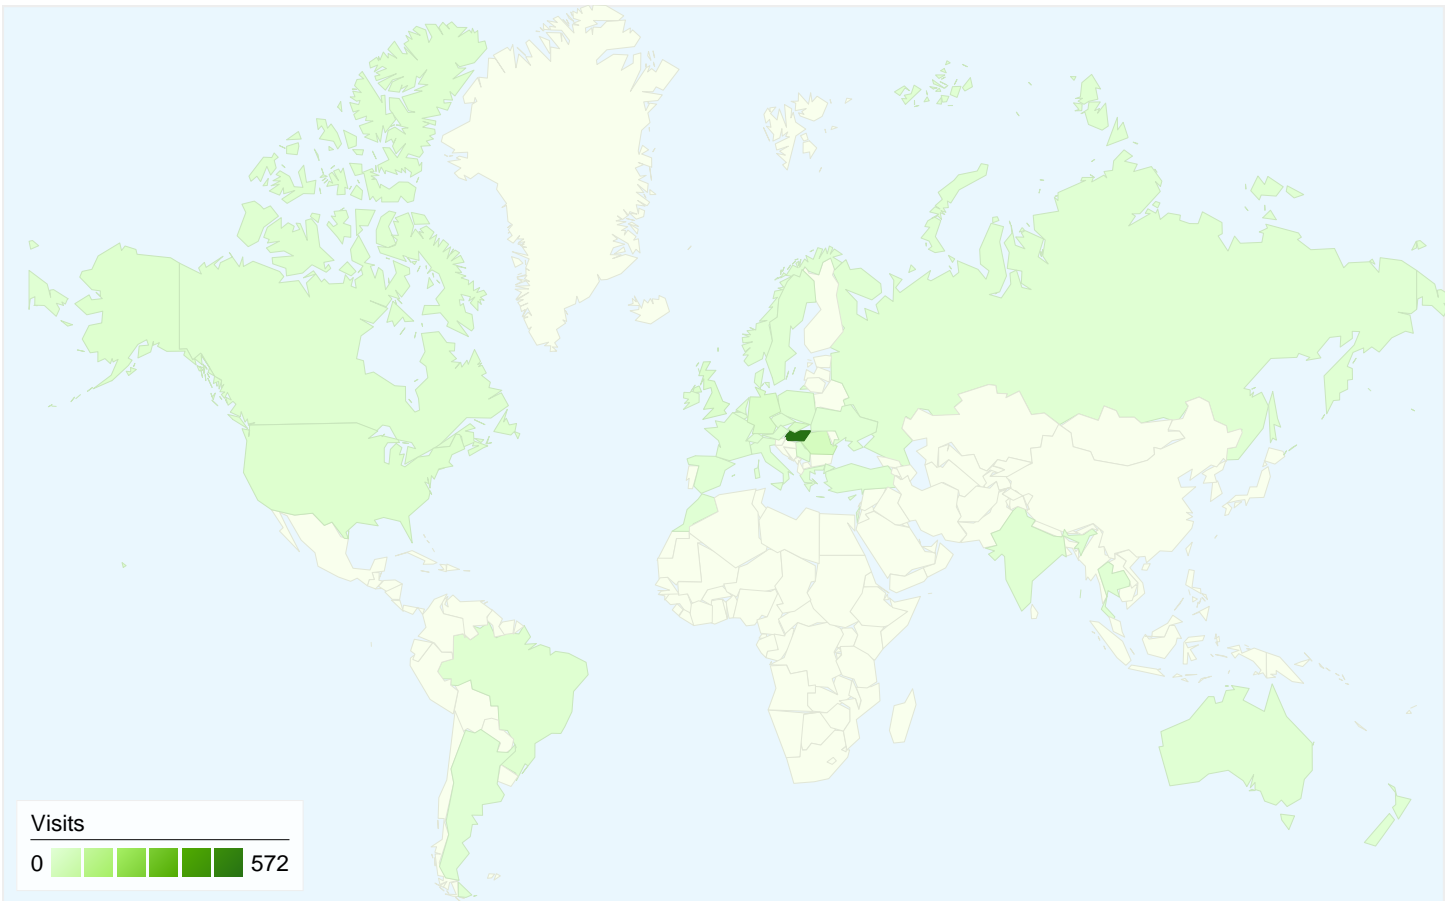

726 visits came from 37 countries/territories

Site Usage

Visits 726 Previous: 890 (-18.43%)	Pages/Visit 3.42 Previous: 3.53 (-3.15%)	Avg. Time on Site 00:01:08 Previous: 00:01:32 (-25.65%)	% New Visits 83.61% Previous: 75.96% (10.08%)	Bounce Rate 8.26% Previous: 6.97% (18.64%)	
Country/Territory	Visits	Pages/Visit	Avg. Time on Site	% New Visits	Bounce Rate
Hungary					
May 1, 2012 - May 31, 2012	572	3.42	00:01:07	84.79%	4.02%
April 1, 2012 - April 30, 2012	705	3.67	00:01:31	77.16%	3.26%
% Change	-18.87%	-6.98%	-25.65%	9.88%	23.25%
Romania					
May 1, 2012 - May 31, 2012	36	4.61	00:02:05	69.44%	2.78%
April 1, 2012 - April 30, 2012	38	3.97	00:01:22	81.58%	2.63%
% Change	-5.26%	16.04%	53.01%	-14.87%	5.56%
Slovakia					
May 1, 2012 - May 31, 2012	20	3.55	00:00:45	85.00%	0.00%