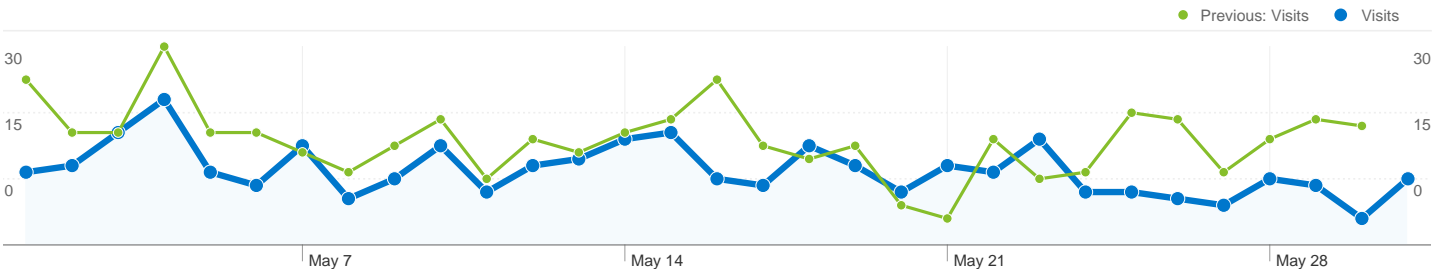

Campaign traffic sent 350 visits via 8 campaigns

Site Usage

Visits 350 Previous: 476 (-26.47%)	Pages/Visit 4.26 Previous: 3.97 (7.16%)	Avg. Time on Site 00:01:32 Previous: 00:01:41 (-9.49%)	% New Visits 78.86% Previous: 71.43% (10.40%)	Bounce Rate 7.71% Previous: 6.72% (14.75%)	
Campaign	Visits	Pages/Visit	Avg. Time on Site	% New Visits	Bounce Rate
wpblogbox					
May 1, 2012 - May 31, 2012	332	4.27	00:01:29	79.52%	7.83%
April 1, 2012 - April 30, 2012	443	4.01	00:01:39	74.27%	7.00%
% Change	-25.06%	6.54%	-10.32%	7.07%	11.91%
wmhusidebar					
May 1, 2012 - May 31, 2012	17	3.88	00:02:30	70.59%	5.88%
April 1, 2012 - April 30, 2012	12	4.67	00:04:39	83.33%	0.00%
% Change	41.67%	-16.81%	-46.45%	-15.29%	100.00%
damiuserlap					
May 1, 2012 - May 31, 2012	1	6.00	00:00:25	0.00%	0.00%
April 1, 2012 - April 30, 2012	0	0.00	00:00:00	0.00%	0.00%
% Change	100.00%	100.00%	100.00%	0.00%	0.00%
(not set)					
May 1, 2012 - May 31, 2012	0	0.00	00:00:00	0.00%	0.00%
April 1, 2012 - April 30, 2012	7	1.86	00:00:01	0.00%	14.29%
% Change	-100.00%	-100.00%	-100.00%	0.00%	-100.00%
Feed: huwikipedia (Magyar Wikipédia Magazin)					
May 1, 2012 - May 31, 2012	0	0.00	00:00:00	0.00%	0.00%
April 1, 2012 - April 30, 2012	8	2.50	00:00:24	12.50%	0.00%
% Change	-100.00%	-100.00%	-100.00%	-100.00%	0.00%
Feed: huwikipedia (Magyar Wikipédia Magazin)