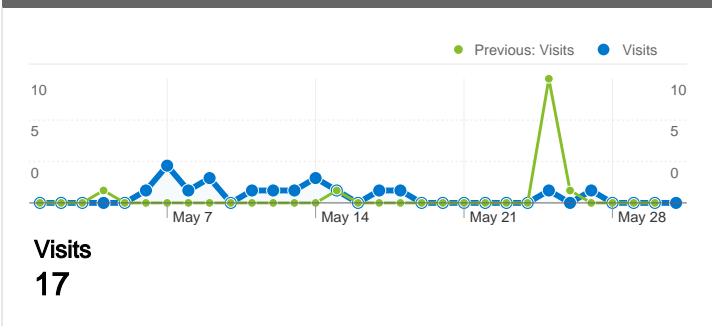

Source Medium Detail: wikipedia / (not set)

Visits
1

Search Engine: google

Keyword	Visits	% visits
(not provided)		
May 1, 2012 - May 31, 2012	54	23.48%
Apr 1, 2012 - Apr 30, 2012	49	19.60%
% Change	10.20%	19.79%
wikipédia		
May 1, 2012 - May 31, 2012	30	13.04%
Apr 1, 2012 - Apr 30, 2012	28	11.20%
% Change	7.14%	16.46%
ki lépett először a holdra		
May 1, 2012 - May 31, 2012	11	4.78%
Apr 1, 2012 - Apr 30, 2012	10	4.00%
% Change	10.00%	19.57%
szabadon felhasználható képek		
May 1, 2012 - May 31, 2012	7	3.04%
Apr 1, 2012 - Apr 30, 2012	13	5.20%
% Change	-46.15%	-41.47%
mikor lépett az első ember a holdra		
May 1, 2012 - May 31, 2012	5	2.17%
Apr 1, 2012 - Apr 30, 2012	9	3.60%
% Change	-44.44%	-39.61%

Source Medium Detail: wmhu / (not set)

Campaign: Feed: hu.wikipedia (Magyar Wikipédia)

663 people visited this site

 **726 Visits**

Previous: 890 (-18.43%)

 **663 Absolute Unique Visitors**

Previous: 747 (-11.24%)