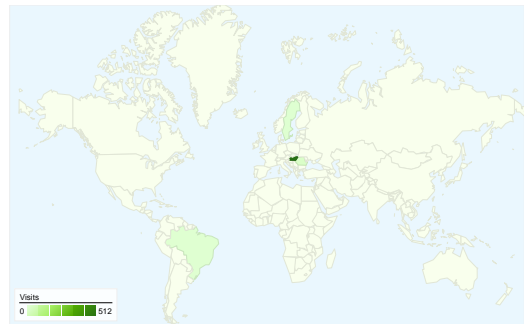

Site Usage

Visitors Overview

Visitors
501

Map Overlay

Traffic Sources Overview

Campaigns		
Campaign	Visits	% visits
wpblogbox		
Oct 1, 2011 - Oct 31, 2011	74	60.16%
Sep 1, 2011 - Sep 30, 2011	47	67.14%
% Change	57.45%	-10.40%
Feed: hu.wikipedia (Magyar Wikipédia Magazin)		
Oct 1, 2011 - Oct 31, 2011	27	21.95%
Sep 1, 2011 - Sep 30, 2011	6	8.57%
% Change	350.00%	156.10%
wp_blog		
Oct 1, 2011 - Oct 31, 2011	10	8.13%
Sep 1, 2011 - Sep 30, 2011	4	5.71%
% Change	150.00%	42.28%
wmhusidebar		
Oct 1, 2011 - Oct 31, 2011	6	4.88%
Sep 1, 2011 - Sep 30, 2011	6	8.57%
% Change	0.00%	-43.09%
wp_wmm		
Oct 1, 2011 - Oct 31, 2011	3	2.44%
Sep 1, 2011 - Sep 30, 2011	2	2.86%
% Change	50.00%	-14.63%

Ad Versions		
Ad Content	Visits	% visits
Google Reader		
Oct 1, 2011 - Oct 31, 2011	1	100.00%
Sep 1, 2011 - Sep 30, 2011	1	100.00%
% Change	0.00%	0.00%

Content by Title		
Page Title	Pageviews	% visits
Magyar Wikipédia Magazin		
Oct 1, 2011 - Oct 31, 2011	203	22.07%
Sep 1, 2011 - Sep 30, 2011	112	10.79%
% Change	81.25%	104.50%
Magyar Wikipédia Magazin: Dolgozz a Wikimédia Magyarország		
Oct 1, 2011 - Oct 31, 2011	123	13.37%
Sep 1, 2011 - Sep 30, 2011	0	0.00%
% Change	100.00%	100.00%
Magyar Wikipédia Magazin: Guinness-rekorder a Wiki Loves		
Oct 1, 2011 - Oct 31, 2011	114	12.39%
Sep 1, 2011 - Sep 30, 2011	0	0.00%
% Change	100.00%	100.00%
Magyar Wikipédia Magazin: 38 éve lépett először ember a		
Oct 1, 2011 - Oct 31, 2011	95	10.33%
Sep 1, 2011 - Sep 30, 2011	572	55.11%
% Change	-83.39%	-81.26%
Magyar Wikipédia Magazin: Wiki Loves Monuments – a		
Oct 1, 2011 - Oct 31, 2011	51	5.54%
Sep 1, 2011 - Sep 30, 2011	0	0.00%
% Change	100.00%	100.00%