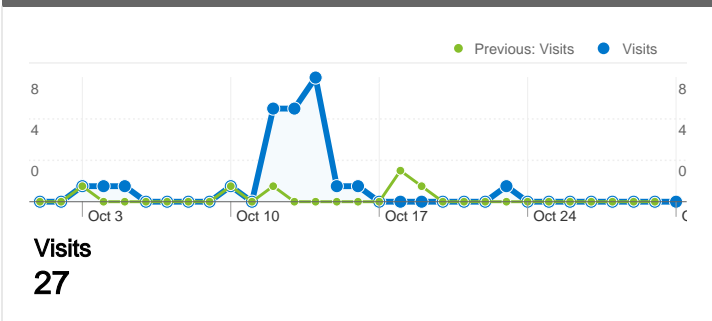

Source Medium Detail: wikipedia / (not set)

Visits
13

Search Engine: google

Keyword	Visits	% visits
wikipédia		
Oct 1, 2011 - Oct 31, 2011	39	16.18%
Sep 1, 2011 - Sep 30, 2011	27	4.49%
% Change	44.44%	260.81%
első ember a holdon		
Oct 1, 2011 - Oct 31, 2011	15	6.22%
Sep 1, 2011 - Sep 30, 2011	44	7.31%
% Change	-65.91%	-14.84%
mikor lépett az első ember a holdra		
Oct 1, 2011 - Oct 31, 2011	14	5.81%
Sep 1, 2011 - Sep 30, 2011	195	32.39%
% Change	-92.82%	-82.07%
szabadon felhasználható képek		
Oct 1, 2011 - Oct 31, 2011	6	2.49%
Sep 1, 2011 - Sep 30, 2011	5	0.83%
% Change	20.00%	199.75%
wikipédia magyar		
Oct 1, 2011 - Oct 31, 2011	5	2.07%
Sep 1, 2011 - Sep 30, 2011	2	0.33%
% Change	150.00%	524.48%

Source Medium Detail: wmhu / (not set)

Campaign: Feed: hu.wikipedia (Magyar Wikipédia)

501 people visited this site

601 Visits

Previous: 819 (-26.62%)

501 Absolute Unique Visitors

Previous: 782 (-35.93%)

920 Pageviews

This campaign sent 27 visits

Site Usage

27 Visits

Previous: 6 (350.00%)

1.56 Pages/Visit

Previous: 1.33 (16.67%)

00:02:24 Avg. Time on Site

Previous: 00:00:17 (736.46%)

37.04% % New Visits

Previous: 66.67% (-44.44%)

70.37% Bounce Rate

Previous: 83.33% (-15.56%)