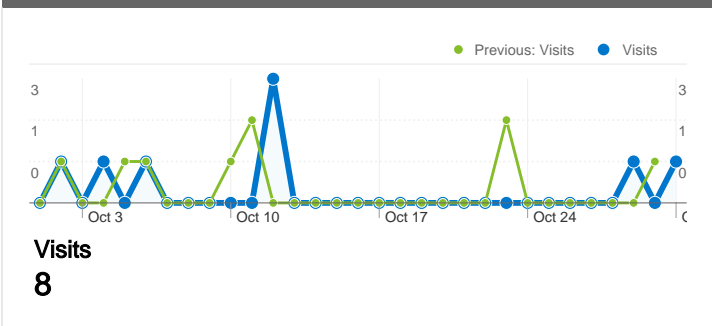

Source Medium Detail: wikipedia / (not set)

Visits
13

Search Engine: google

Keyword	Visits	% visits
wikipédia		
Oct 1, 2011 - Oct 31, 2011	39	16.18%
Sep 1, 2011 - Sep 30, 2011	27	4.49%
% Change	44.44%	260.81%
első ember a holdon		
Oct 1, 2011 - Oct 31, 2011	15	6.22%
Sep 1, 2011 - Sep 30, 2011	44	7.31%
% Change	-65.91%	-14.84%
mikor lépett az első ember a holdra		
Oct 1, 2011 - Oct 31, 2011	14	5.81%
Sep 1, 2011 - Sep 30, 2011	195	32.39%
% Change	-92.82%	-82.07%
szabadon felhasználható képek		
Oct 1, 2011 - Oct 31, 2011	6	2.49%
Sep 1, 2011 - Sep 30, 2011	5	0.83%
% Change	20.00%	199.75%
wikipédia magyar		
Oct 1, 2011 - Oct 31, 2011	5	2.07%
Sep 1, 2011 - Sep 30, 2011	2	0.33%
% Change	150.00%	524.48%

Source Medium Detail: wmhu / (not set)

Campaign: Feed: hu.wikipedia (Magyar Wikipédia)

501 people visited this site

601 Visits

Previous: 819 (-26.62%)

501 Absolute Unique Visitors

Previous: 782 (-35.93%)

920 Pageviews

This campaign sent 27 visits

Site Usage

27 Visits

Previous: 6 (350.00%)

1.56 Pages/Visit

Previous: 1.33 (16.67%)

00:02:24 Avg. Time on Site

Previous: 00:00:17 (736.46%)

37.04% % New Visits

Previous: 66.67% (-44.44%)

70.37% Bounce Rate

Previous: 83.33% (-15.56%)