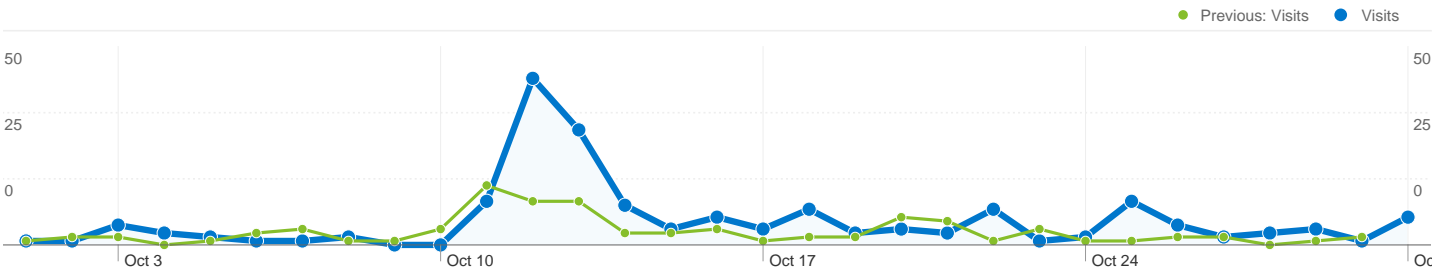

Referring sites sent 187 visits via 29 sources

Site Usage

Source	Visits	Pages/Visit	Avg. Time on Site	% New Visits	Bounce Rate
Visits 187 Previous: 98 (90.82%)					
Pages/Visit 1.61 Previous: 1.38 (17.24%)					
Avg. Time on Site 00:01:53 Previous: 00:00:55 (104.08%)					
% New Visits 73.26% Previous: 88.78% (-17.47%)					
Bounce Rate 69.52% Previous: 82.65% (-15.89%)					
Source	Visits	Pages/Visit	Avg. Time on Site	% New Visits	Bounce Rate
facebook.com					
October 1, 2011 - October 31, 2011	64	1.16	00:00:47	84.38%	82.81%
September 1, 2011 - September 30, 2011	11	1.36	00:00:07	90.91%	72.73%
% Change	481.82%	-15.21%	559.52%	-7.19%	13.87%
wikimedia.hu					
October 1, 2011 - October 31, 2011	38	1.55	00:02:16	71.05%	60.53%
September 1, 2011 - September 30, 2011	13	2.00	00:03:50	76.92%	69.23%
% Change	192.31%	-22.37%	-40.57%	-7.63%	-12.57%
indafoto.hu					
October 1, 2011 - October 31, 2011	28	1.79	00:02:31	78.57%	53.57%
September 1, 2011 - September 30, 2011	0	0.00	00:00:00	0.00%	0.00%
% Change	100.00%	100.00%	100.00%	100.00%	100.00%
hu.wikipedia.org					
October 1, 2011 - October 31, 2011	11	1.36	00:00:40	63.64%	72.73%
September 1, 2011 - September 30, 2011	11	1.45	00:00:42	63.64%	81.82%
% Change	0.00%	-6.25%	-3.49%	0.00%	-11.11%
blogger.com					
October 1, 2011 - October 31, 2011	9	5.89	00:12:20	22.22%	33.33%
September 1, 2011 - September 30, 2011	3	2.33	00:04:21	66.67%	66.67%
% Change	200.00%	152.38%	182.99%	-66.67%	-50.00%
indafoto.blog.hu					
October 1, 2011 - October 31, 2011	8	1.25	00:01:28	62.50%	62.50%