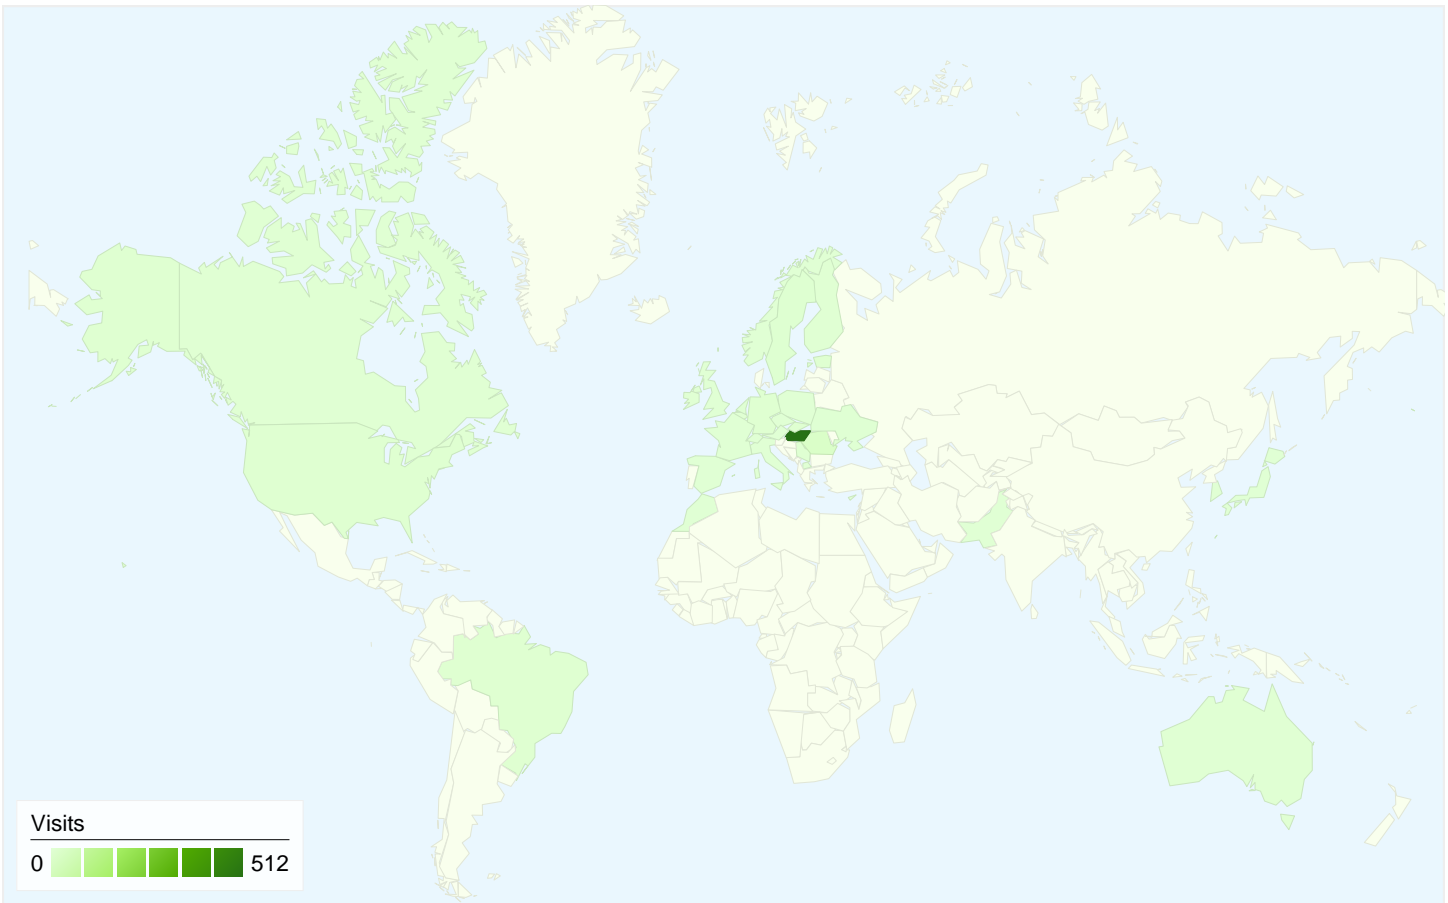

601 visits came from 33 countries/territories

Site Usage

Country/Territory	Visits	Pages/Visit	Avg. Time on Site	% New Visits	Bounce Rate
Visits 601 Previous: 819 (-26.62%)	Pages/Visit 1.53 Previous: 1.27 (20.78%)	Avg. Time on Site 00:01:21 Previous: 00:00:34 (135.00%)	% New Visits 78.37% Previous: 93.16% (-15.88%)	Bounce Rate 74.21% Previous: 84.49% (-12.17%)	
Hungary					
October 1, 2011 - October 31, 2011	512	1.57	00:01:31	78.71%	73.44%
September 1, 2011 - September 30, 2011	759	1.21	00:00:24	93.68%	86.17%
% Change	-32.54%	30.42%	285.37%	-15.98%	-14.77%
Romania					
October 1, 2011 - October 31, 2011	19	1.16	00:00:17	78.95%	84.21%
September 1, 2011 - September 30, 2011	18	1.61	00:00:36	88.89%	61.11%
% Change	5.56%	-28.13%	-54.23%	-11.18%	37.80%
Luxembourg					
October 1, 2011 - October 31, 2011	10	1.70	00:01:05	30.00%	50.00%