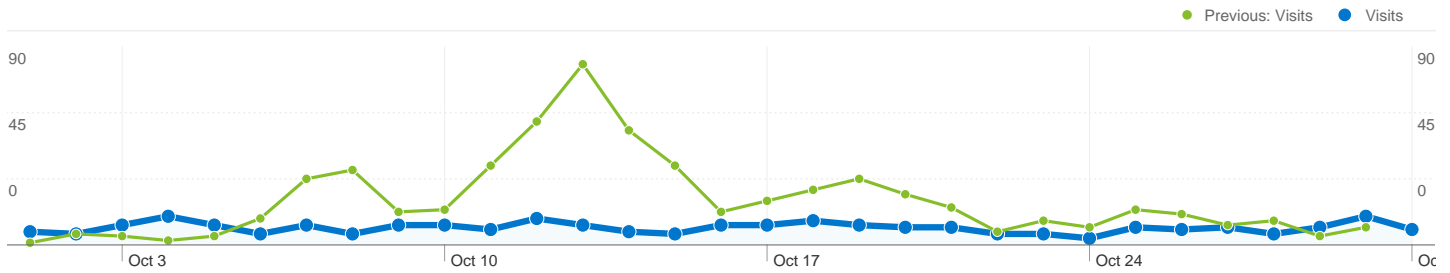

google sent 241 total visits via 302 keywords

Site Usage

Visits	Pages/Visit	Avg. Time on Site	% New Visits	Bounce Rate	
241 Previous: 602 (-59.97%)	1.31 Previous: 1.17 (11.77%)	00:00:22 Previous: 00:00:22 (2.79%)	92.12% Previous: 96.18% (-4.22%)	85.48% Previous: 88.54% (-3.46%)	
Keyword	Visits	Pages/Visit	Avg. Time on Site	% New Visits	Bounce Rate
wikipédia					
October 1, 2011 - October 31, 2011	39	1.15	00:00:05	89.74%	92.31%
September 1, 2011 - September 30, 2011	27	1.26	00:00:27	100.00%	74.07%
% Change	44.44%	-8.37%	-79.80%	-10.26%	24.62%
első ember a holdon					
October 1, 2011 - October 31, 2011	15	1.07	00:00:08	100.00%	93.33%
September 1, 2011 - September 30, 2011	44	1.09	00:00:08	90.91%	90.91%
% Change	-65.91%	-2.22%	-7.28%	10.00%	2.67%
mikor lépett az első ember a holdra					
October 1, 2011 - October 31, 2011	14	1.00	00:00:00	100.00%	100.00%
September 1, 2011 - September 30, 2011	195	1.12	00:00:14	98.97%	92.31%
% Change	-92.82%	-10.55%	-100.00%	1.04%	8.33%
szabadon felhasználható képek					
October 1, 2011 - October 31, 2011	6	1.67	00:02:12	100.00%	66.67%
September 1, 2011 - September 30, 2011	5	2.80	00:01:24	100.00%	60.00%
% Change	20.00%	-40.48%	56.79%	0.00%	11.11%
wikipédia magyar					
October 1, 2011 - October 31, 2011	5	1.60	00:00:23	100.00%	60.00%
September 1, 2011 - September 30, 2011	2	1.00	00:00:00	100.00%	100.00%
% Change	150.00%	60.00%	100.00%	0.00%	-40.00%
az első ember a holdon