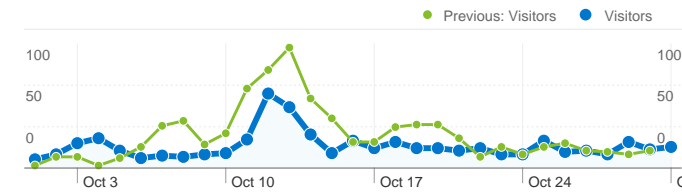

Site Usage

Visitors Overview

Visitors
501

Map Overlay

Traffic Sources Overview

Campaigns		
Campaign	Visits	% visits
wpblogbox		
Oct 1, 2011 - Oct 31, 2011	74	60.16%
Sep 1, 2011 - Sep 30, 2011	47	67.14%
% Change	57.45%	-10.40%
Feed: hu.wikipedia (Magyar Wikipédia Magazin)		
Oct 1, 2011 - Oct 31, 2011	27	21.95%
Sep 1, 2011 - Sep 30, 2011	6	8.57%
% Change	350.00%	156.10%
wp_blog		
Oct 1, 2011 - Oct 31, 2011	10	8.13%
Sep 1, 2011 - Sep 30, 2011	4	5.71%
% Change	150.00%	42.28%
wmhusidebar		
Oct 1, 2011 - Oct 31, 2011	6	4.88%
Sep 1, 2011 - Sep 30, 2011	6	8.57%
% Change	0.00%	-43.09%
wp_wmm		
Oct 1, 2011 - Oct 31, 2011	3	2.44%
Sep 1, 2011 - Sep 30, 2011	2	2.86%
% Change	50.00%	-14.63%

Ad Versions		
Ad Content	Visits	% visits
Google Reader		
Oct 1, 2011 - Oct 31, 2011	1	100.00%
Sep 1, 2011 - Sep 30, 2011	1	100.00%
% Change	0.00%	0.00%

Content by Title		
Page Title	Pageviews	% visits
Magyar Wikipédia Magazin		
Oct 1, 2011 - Oct 31, 2011	203	22.07%
Sep 1, 2011 - Sep 30, 2011	112	10.79%
% Change	81.25%	104.50%
Magyar Wikipédia Magazin: Dolgozz a Wikimédia Magyarország		
Oct 1, 2011 - Oct 31, 2011	123	13.37%
Sep 1, 2011 - Sep 30, 2011	0	0.00%
% Change	100.00%	100.00%
Magyar Wikipédia Magazin: Guinness-rekorder a Wiki Loves		
Oct 1, 2011 - Oct 31, 2011	114	12.39%
Sep 1, 2011 - Sep 30, 2011	0	0.00%
% Change	100.00%	100.00%
Magyar Wikipédia Magazin: 38 éve lépett először ember a		
Oct 1, 2011 - Oct 31, 2011	95	10.33%
Sep 1, 2011 - Sep 30, 2011	572	55.11%
% Change	-83.39%	-81.26%
Magyar Wikipédia Magazin: Wiki Loves Monuments – a		
Oct 1, 2011 - Oct 31, 2011	51	5.54%
Sep 1, 2011 - Sep 30, 2011	0	0.00%
% Change	100.00%	100.00%