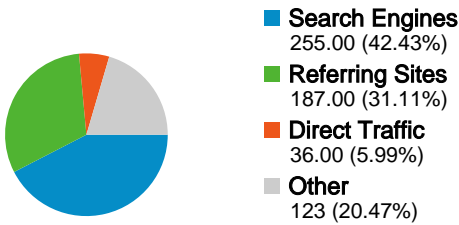

Site Usage

Visitors Overview

Visitors
501

Map Overlay

Traffic Sources Overview

Campaigns		
Campaign	Visits	% visits
wpblogbox		
Oct 1, 2011 - Oct 31, 2011	74	60.16%
Sep 1, 2011 - Sep 30, 2011	47	67.14%
% Change	57.45%	-10.40%
Feed: hu.wikipedia (Magyar Wikipédia Magazin)		
Oct 1, 2011 - Oct 31, 2011	27	21.95%
Sep 1, 2011 - Sep 30, 2011	6	8.57%
% Change	350.00%	156.10%
wp_blog		
Oct 1, 2011 - Oct 31, 2011	10	8.13%
Sep 1, 2011 - Sep 30, 2011	4	5.71%
% Change	150.00%	42.28%
wmhusidebar		
Oct 1, 2011 - Oct 31, 2011	6	4.88%
Sep 1, 2011 - Sep 30, 2011	6	8.57%
% Change	0.00%	-43.09%
wp_wmm		
Oct 1, 2011 - Oct 31, 2011	3	2.44%
Sep 1, 2011 - Sep 30, 2011	2	2.86%
% Change	50.00%	-14.63%

Ad Versions		
Ad Content	Visits	% visits
Google Reader		
Oct 1, 2011 - Oct 31, 2011	1	100.00%
Sep 1, 2011 - Sep 30, 2011	1	100.00%
% Change	0.00%	0.00%

Content by Title		
Page Title	Pageviews	% visits
Magyar Wikipédia Magazin		
Oct 1, 2011 - Oct 31, 2011	203	22.07%
Sep 1, 2011 - Sep 30, 2011	112	10.79%
% Change	81.25%	104.50%
Magyar Wikipédia Magazin: Dolgozz a Wikimédia Magyarország		
Oct 1, 2011 - Oct 31, 2011	123	13.37%
Sep 1, 2011 - Sep 30, 2011	0	0.00%
% Change	100.00%	100.00%
Magyar Wikipédia Magazin: Guinness-rekorder a Wiki Loves		
Oct 1, 2011 - Oct 31, 2011	114	12.39%
Sep 1, 2011 - Sep 30, 2011	0	0.00%
% Change	100.00%	100.00%
Magyar Wikipédia Magazin: 38 éve lépett először ember a		
Oct 1, 2011 - Oct 31, 2011	95	10.33%
Sep 1, 2011 - Sep 30, 2011	572	55.11%
% Change	-83.39%	-81.26%
Magyar Wikipédia Magazin: Wiki Loves Monuments – a		
Oct 1, 2011 - Oct 31, 2011	51	5.54%
Sep 1, 2011 - Sep 30, 2011	0	0.00%
% Change	100.00%	100.00%