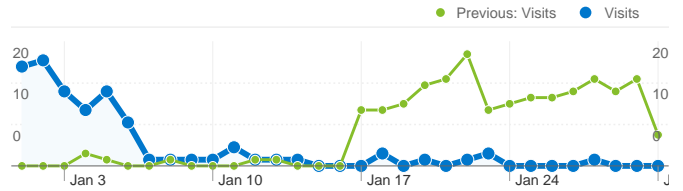

Source Medium Detail: wmhu / (not set)