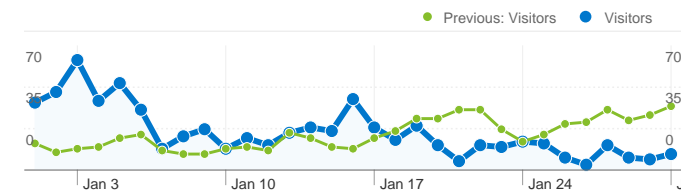

**Site Usage**

**688 Visits**

Previous: 638 (7.84%)

**77.91% Bounce Rate**

Previous: 79.31% (-1.77%)

**962 Pageviews**

Previous: 853 (12.78%)

**00:01:13 Avg. Time on Site**

Previous: 00:00:56 (31.01%)

**1.40 Pages/Visit**

Previous: 1.34 (4.58%)

**84.01% % New Visits**

Previous: 91.22% (-7.90%)

**Visitors Overview**

**Visitors**  
**614**

**Map Overlay**

Ad Versions		
Ad Content	Visits	% visits
FaceBook		
Jan 1, 2011 - Jan 31, 2011	0	0.00%
Dec 1, 2010 - Dec 31, 2010	1	33.33%
% Change	-100.00%	-100.00%
Twitter		
Jan 1, 2011 - Jan 31, 2011	0	0.00%
Dec 1, 2010 - Dec 31, 2010	2	66.67%
% Change	-100.00%	-100.00%

### Site Usage

**10 Visits**

Previous: 11 (-9.09%)

**1.70 Pages/Visit**

Previous: 1.55 (10.00%)

**00:01:37 Avg. Time on Site**

Previous: 00:03:47 (-57.53%)

**80.00% % New Visits**