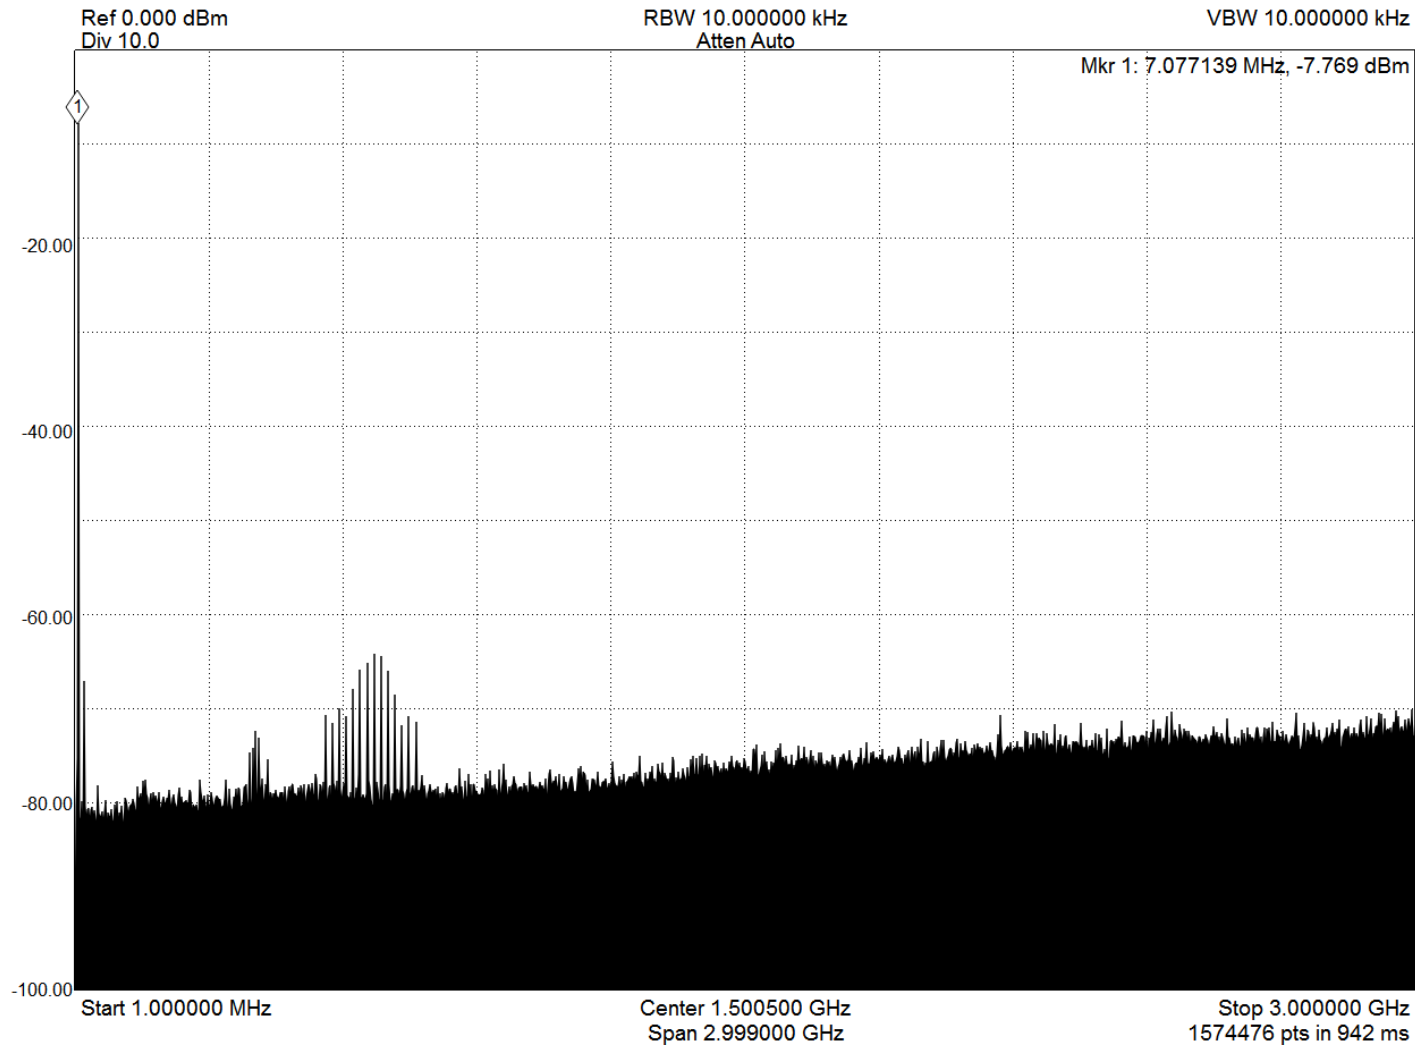

Sweeps up to 3ghz

(disregard fish fin spurs at $\pm 650\text{MHz}$ they are always there)

40M

20M

12M

12M 750mhz wide (again disregard spurs on right)

10M