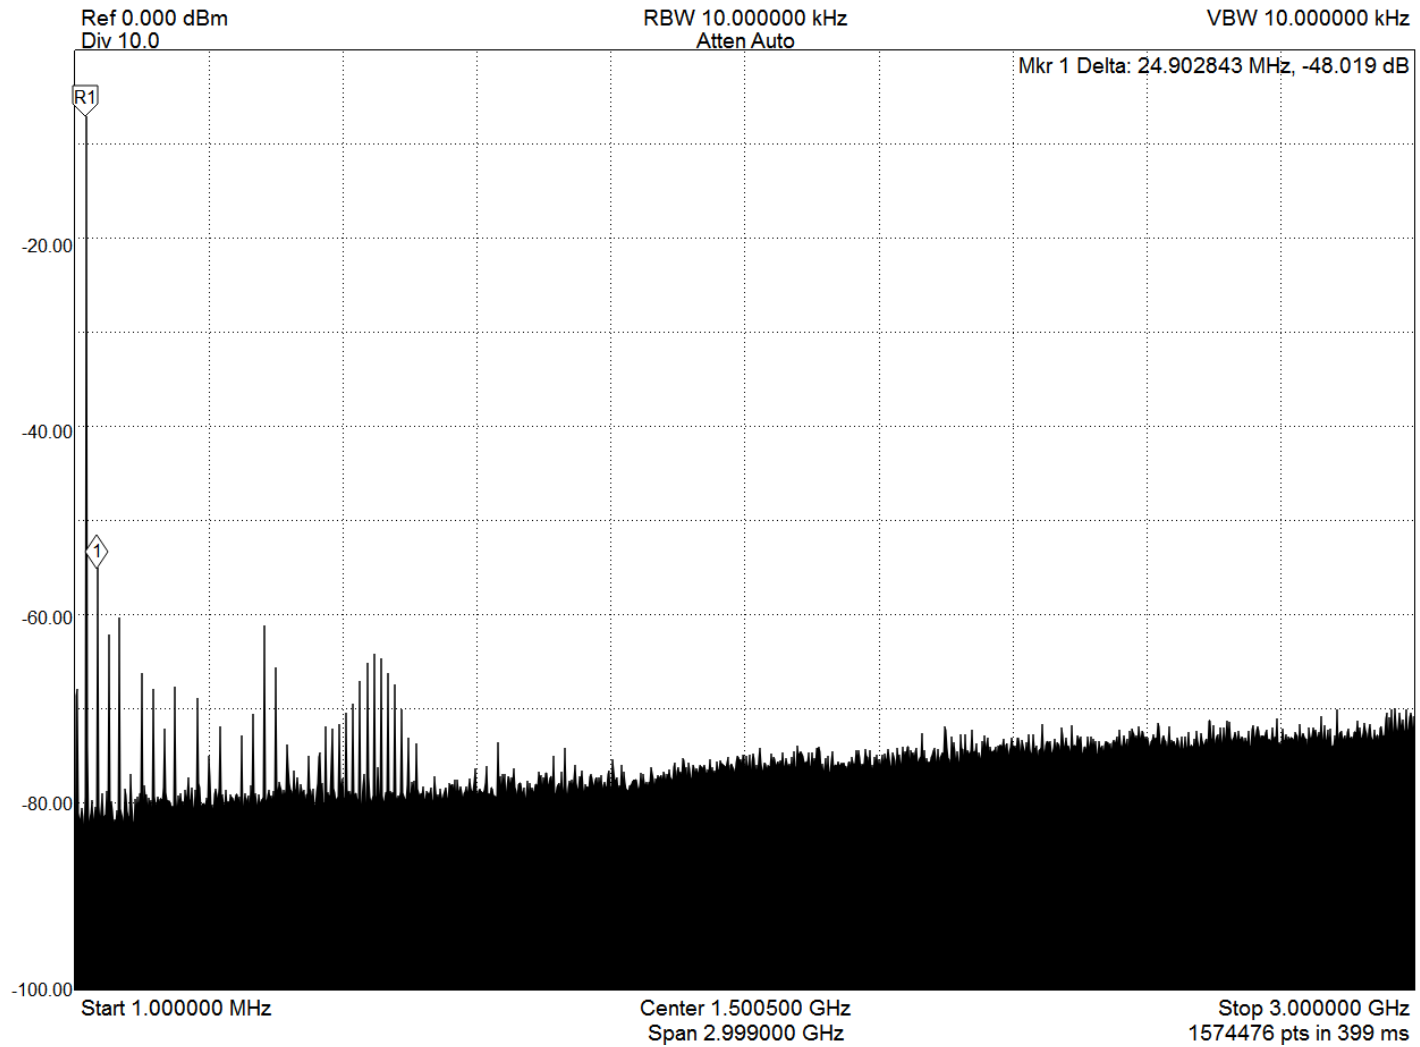

Sweeps up to 3ghz

(disregard fish fin spurs at $\pm 650\text{MHz}$ they are always there)

40M

20M

12M

12M 750mhz wide (again disregard spurs on right)

10M