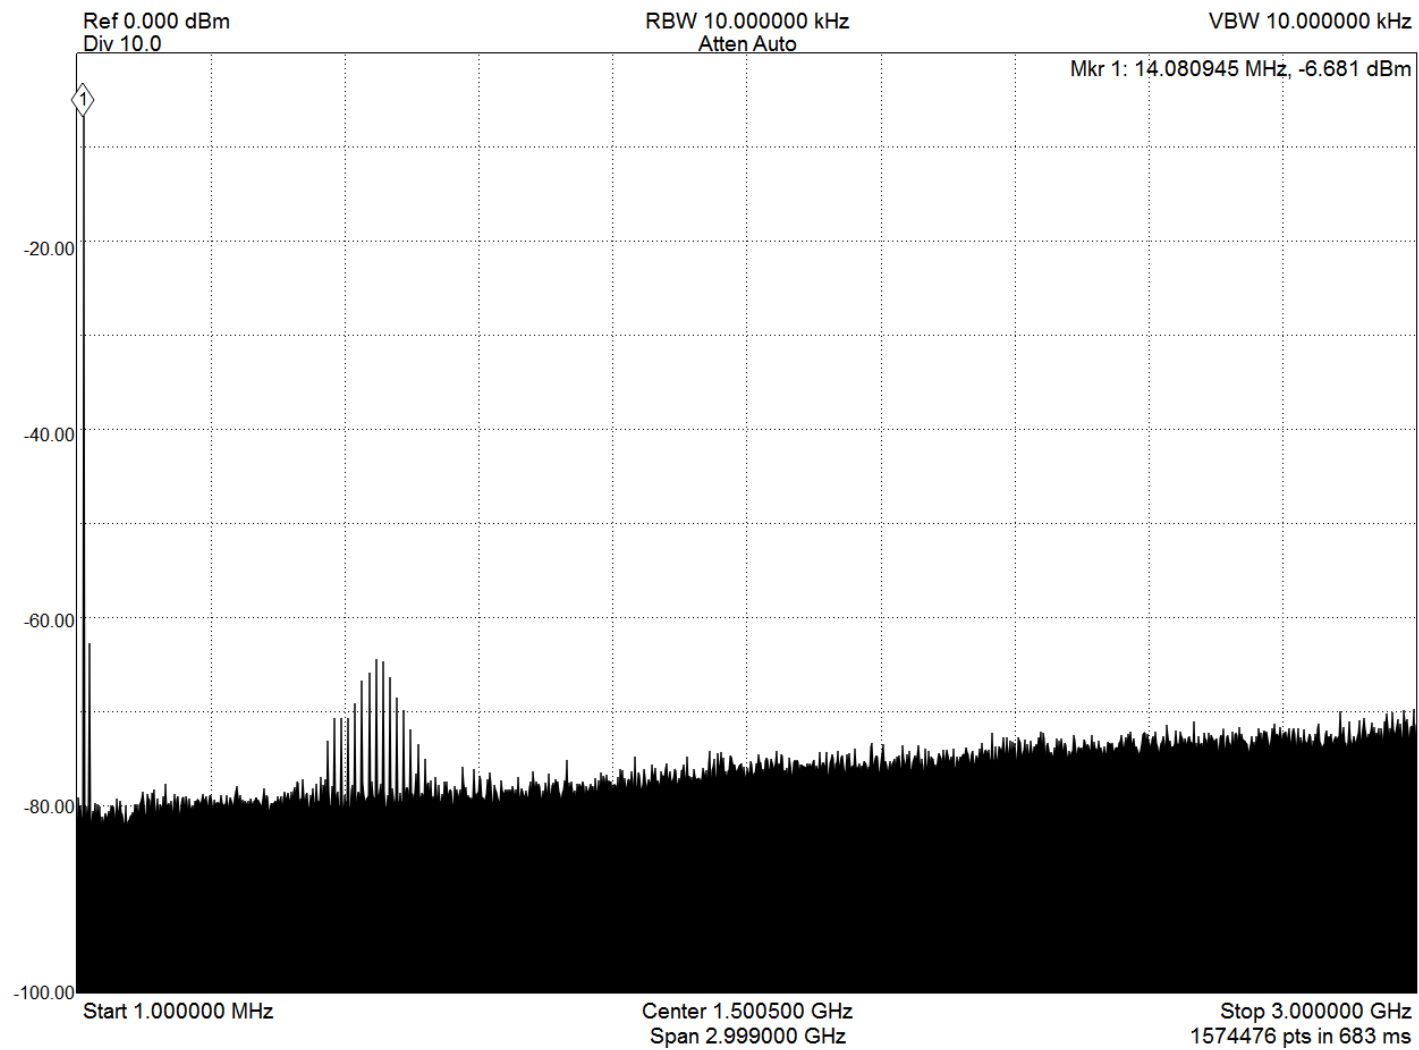

Sweeps up to 3ghz

(disregard fish fin spurs at $\pm 650\text{MHz}$ they are always there)

40M

20M

12M

12M 750mhz wide (again disregard spurs on right)

10M