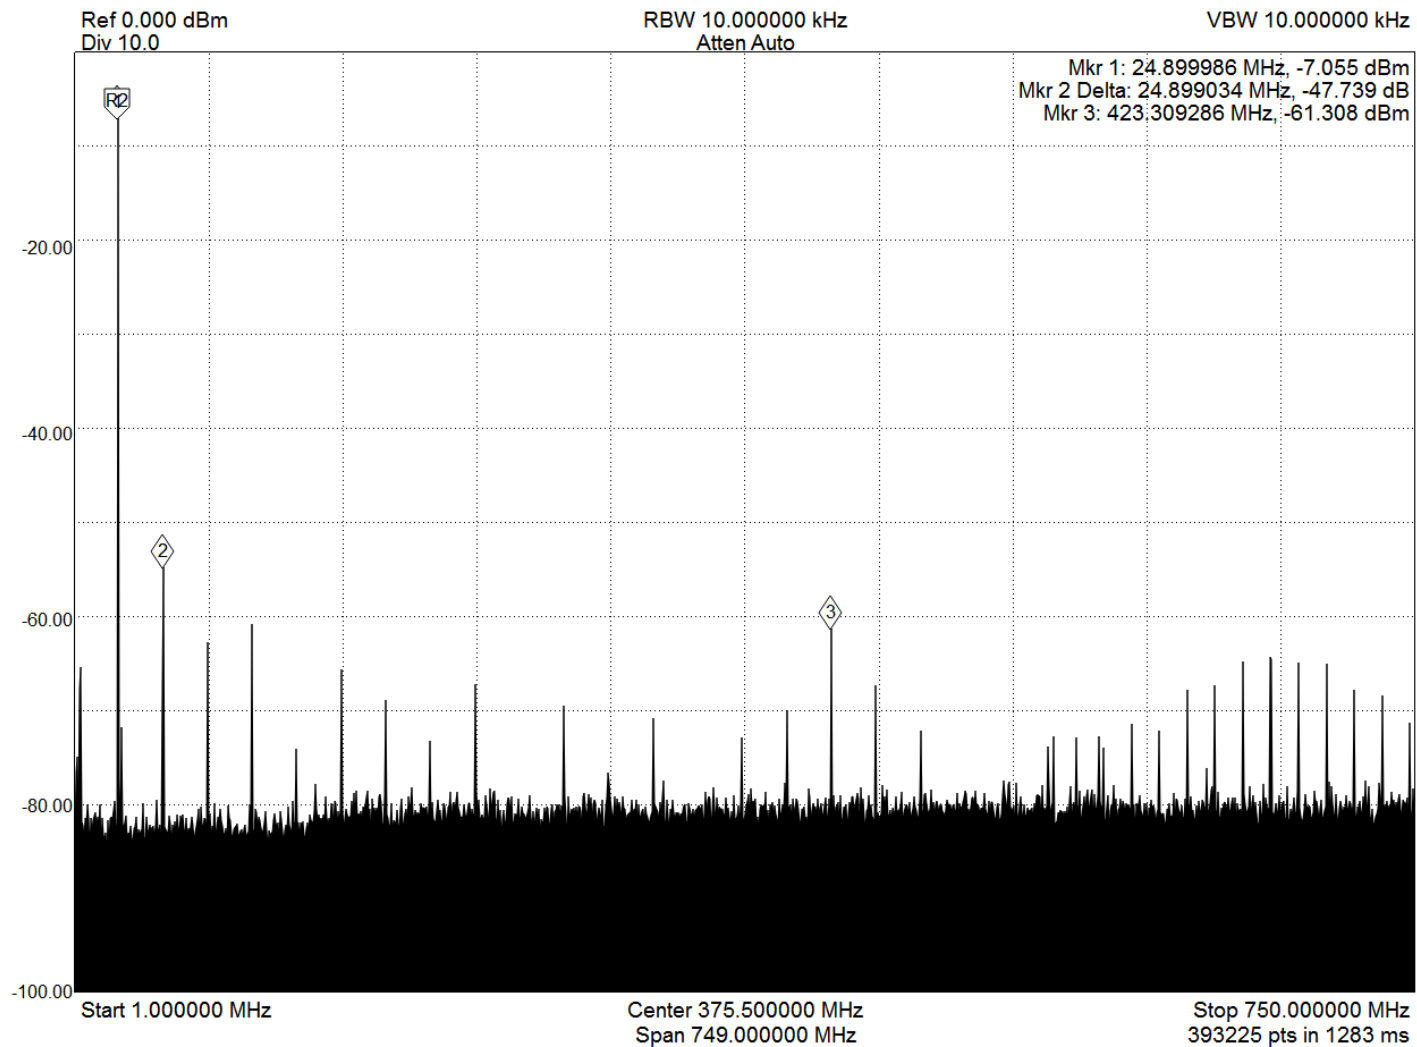

Sweeps up to 3ghz

(disregard fish fin spurs at $\pm 650\text{MHz}$ they are always there)

40M

20M

12M

12M 750mhz wide (again disregard spurs on right)

10M