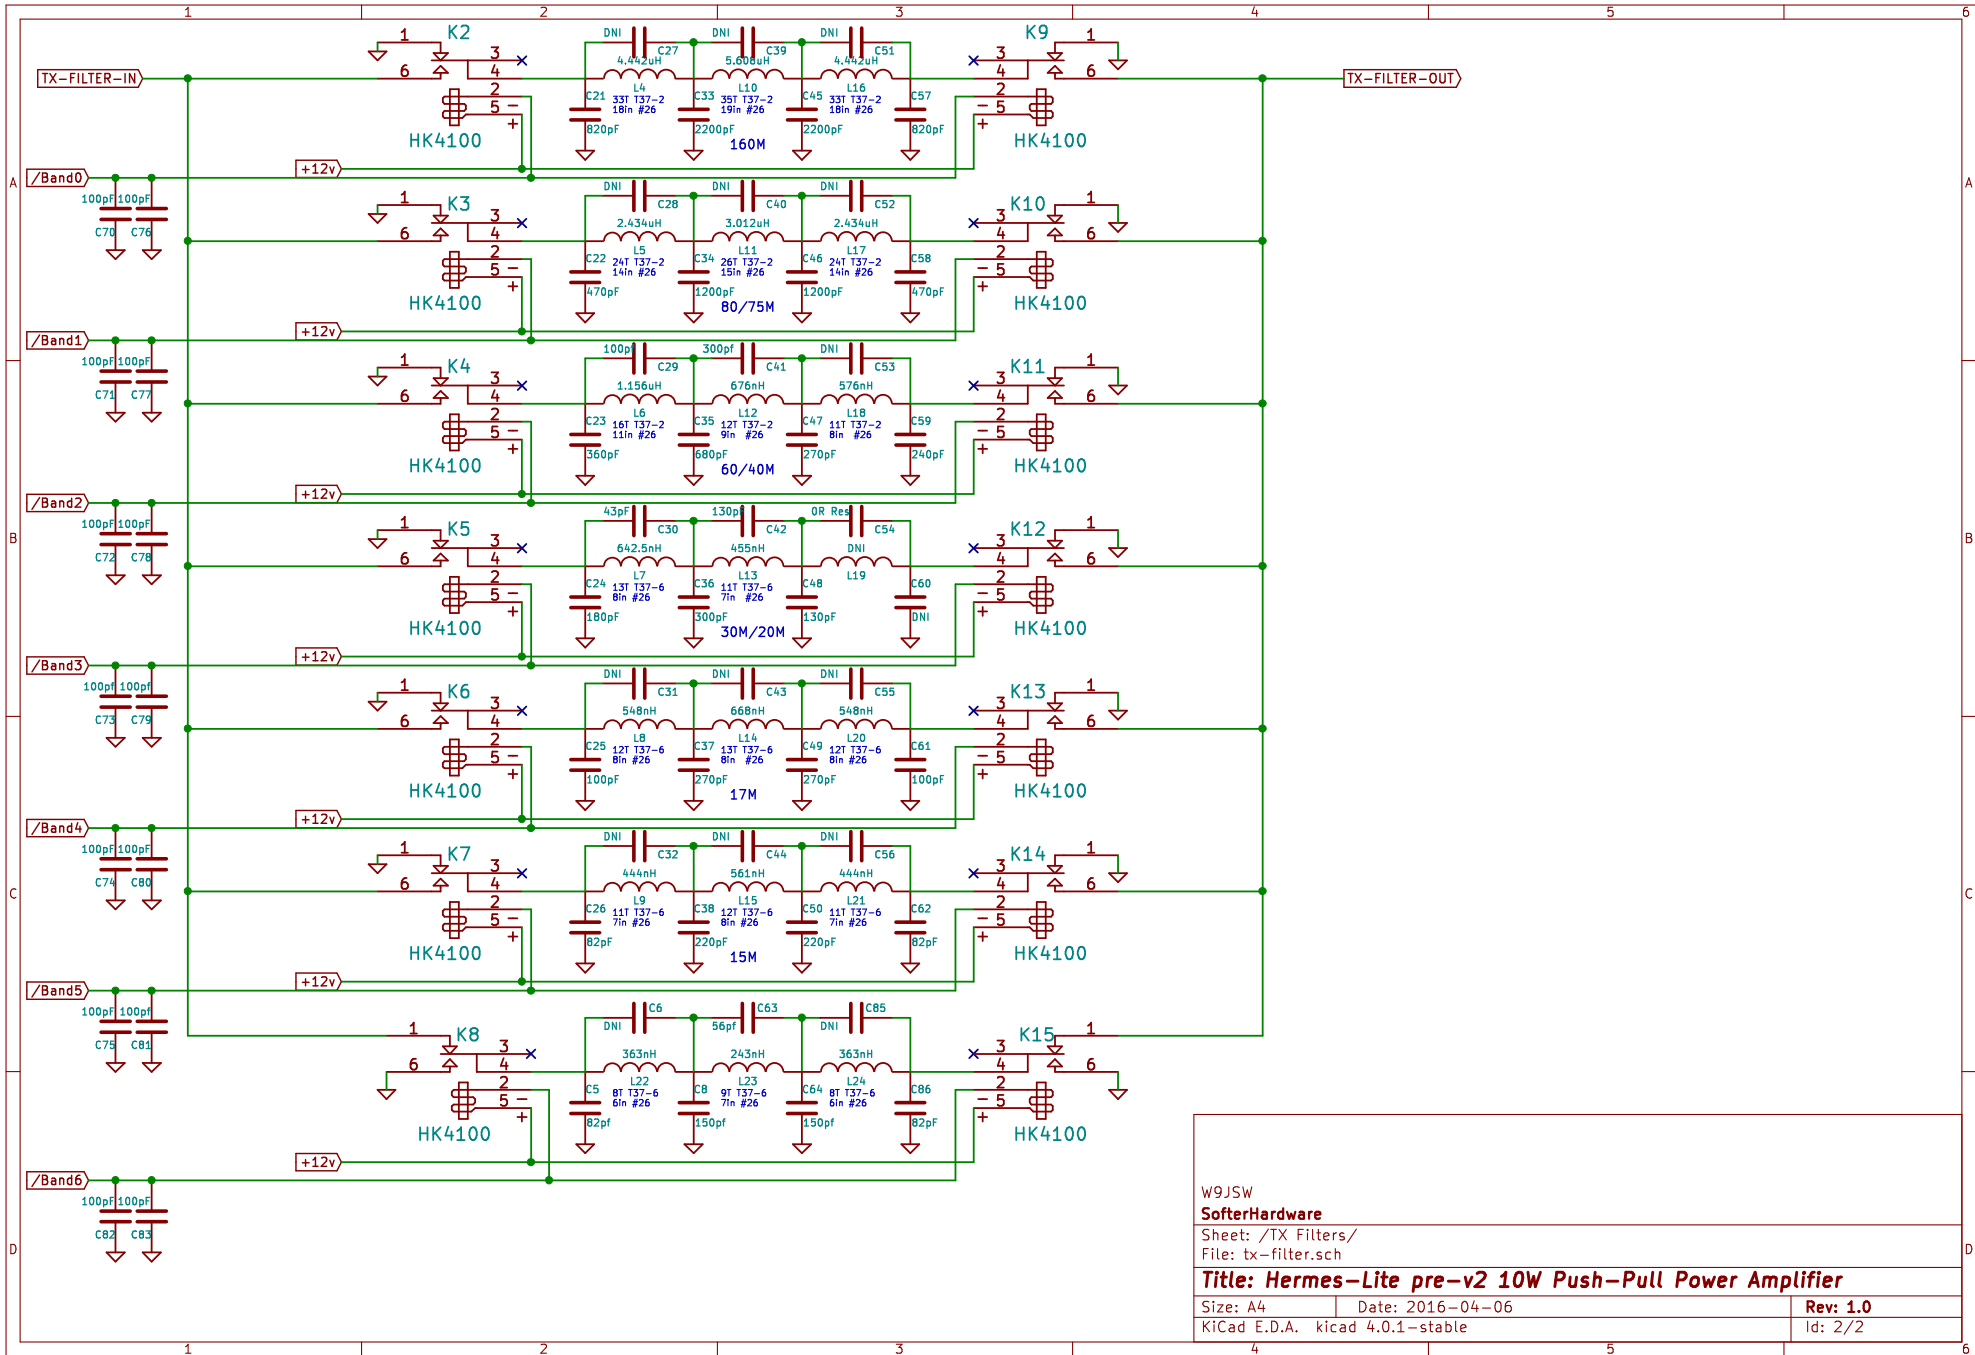

Sheet: TX Filters

File: tx-filter.sch

W9JSW

SofterHardware

Sheet: /

File: pp-amp.sch

Title: Hermes-Lite pre-v2 10W Push-Pull Power Amplifier

Size: USLetter Date: 2016-04-06

Rev: 1.0

KiCad E.D.A. kicad 4.0.1-stable

Id: 1/2

W9JSW
 SofterHardware
 Sheet: /TX Filters/
 File: tx-filter.sch
Title: Hermes-Lite pre-v2 10W Push-Pull Power Amplifier
 Size: A4 Date: 2016-04-06 Rev: 1.0
 KiCad E.D.A. kicad 4.0.1-stable Id: 2/2