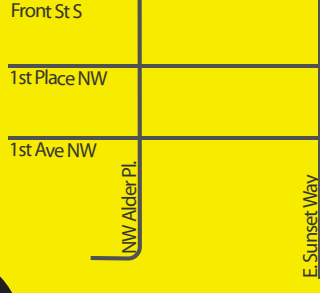

JOIN  
CASCADE LAND CONSERVANCY

THURSDAY JULY 21  
@ ISSAQUAH BREW HOUSE

# BIKE ISSAQUAH