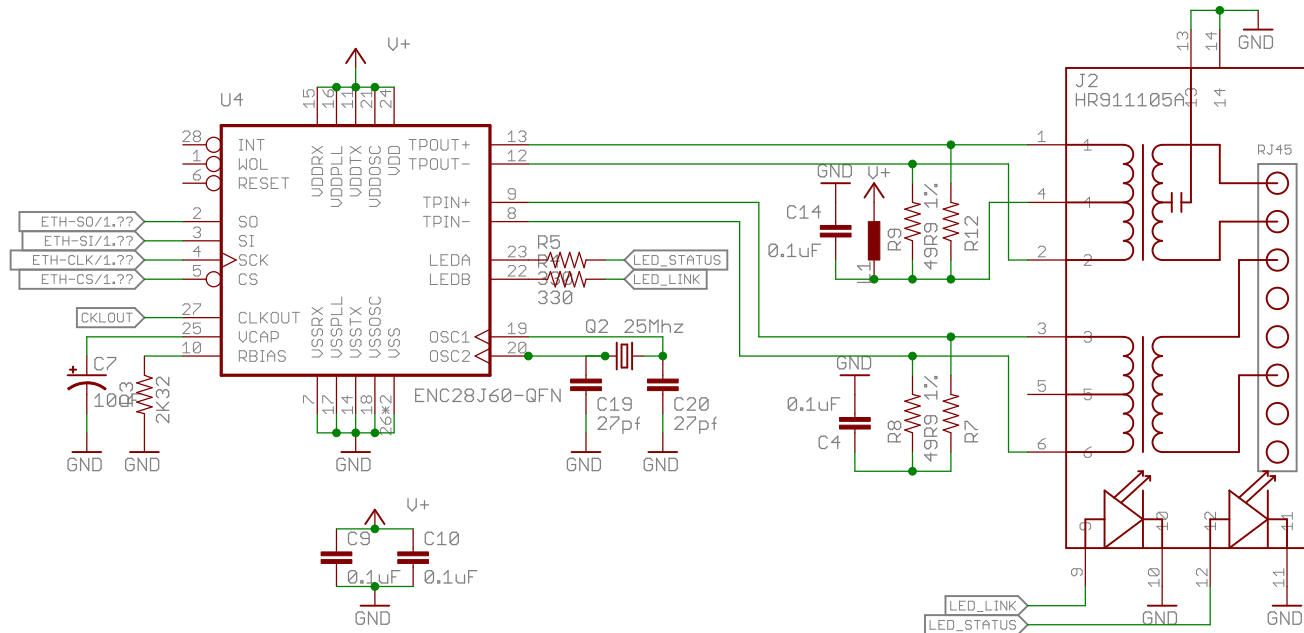

# Ethernet MAC and PHY

TITLE: EthernetGCS

Document Number:

REV:

Date: 3/6/2013 12:01:41 AM

Sheet: 2/2