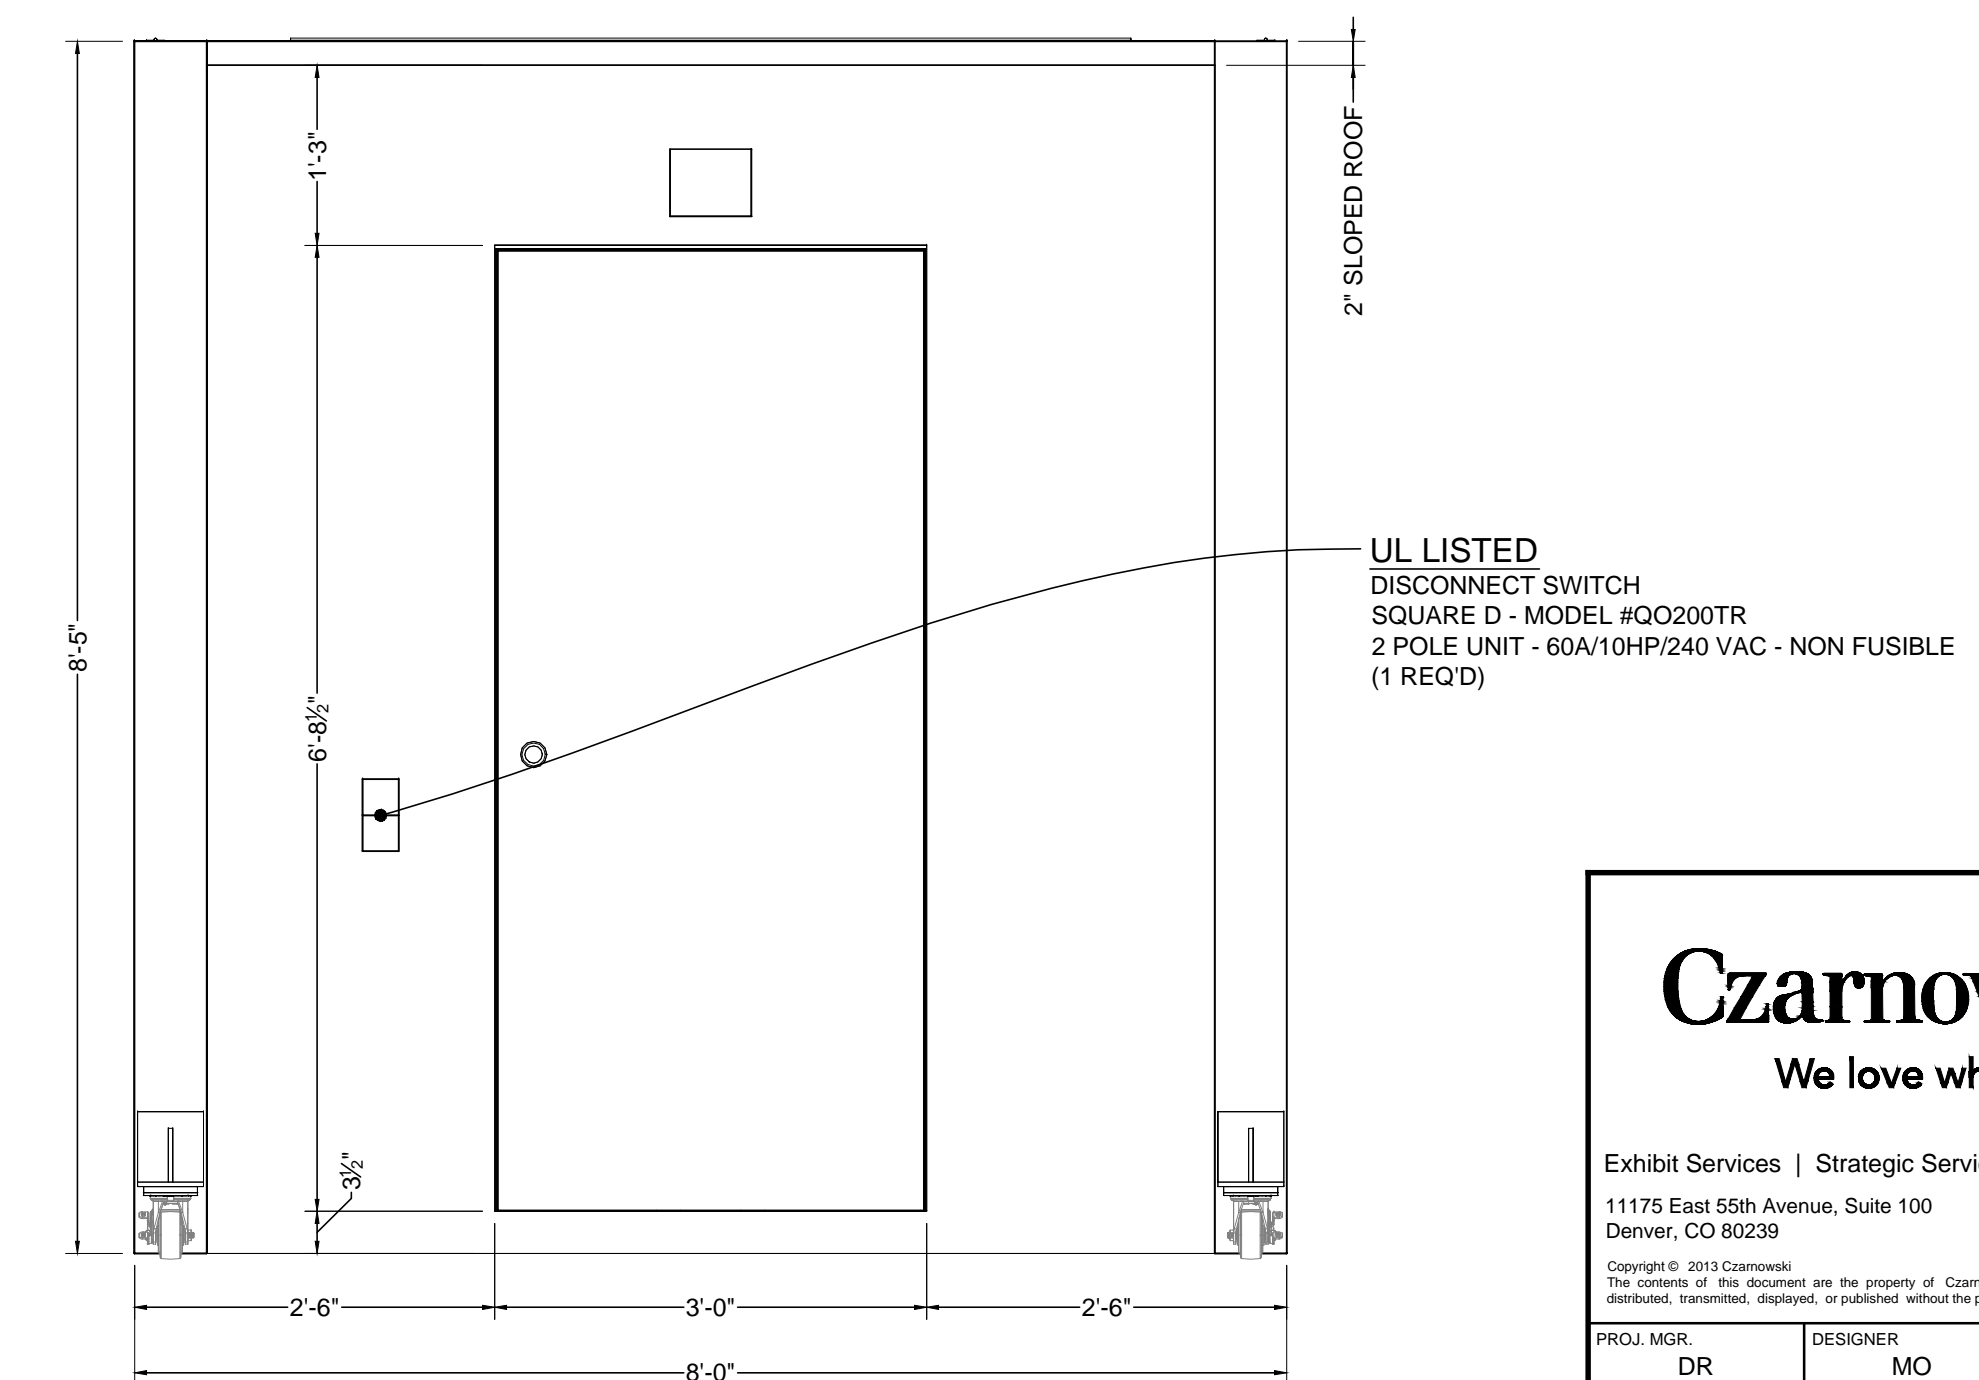

REAR ELEVATION

SCALE: 3/4" = 1'-0"

Czarnowski
We love what we do.

CLIENT NAME
AMERICAN EXPRESS

ELEMENT NAME
UNIVERSAL STUDIOS KIOSK

DRAWING TITLE
KIOSK AS-BUILT DRAWINGS

CLIENT CODE	PROJECT NO.	SHEET
AMEX	130001	2.0