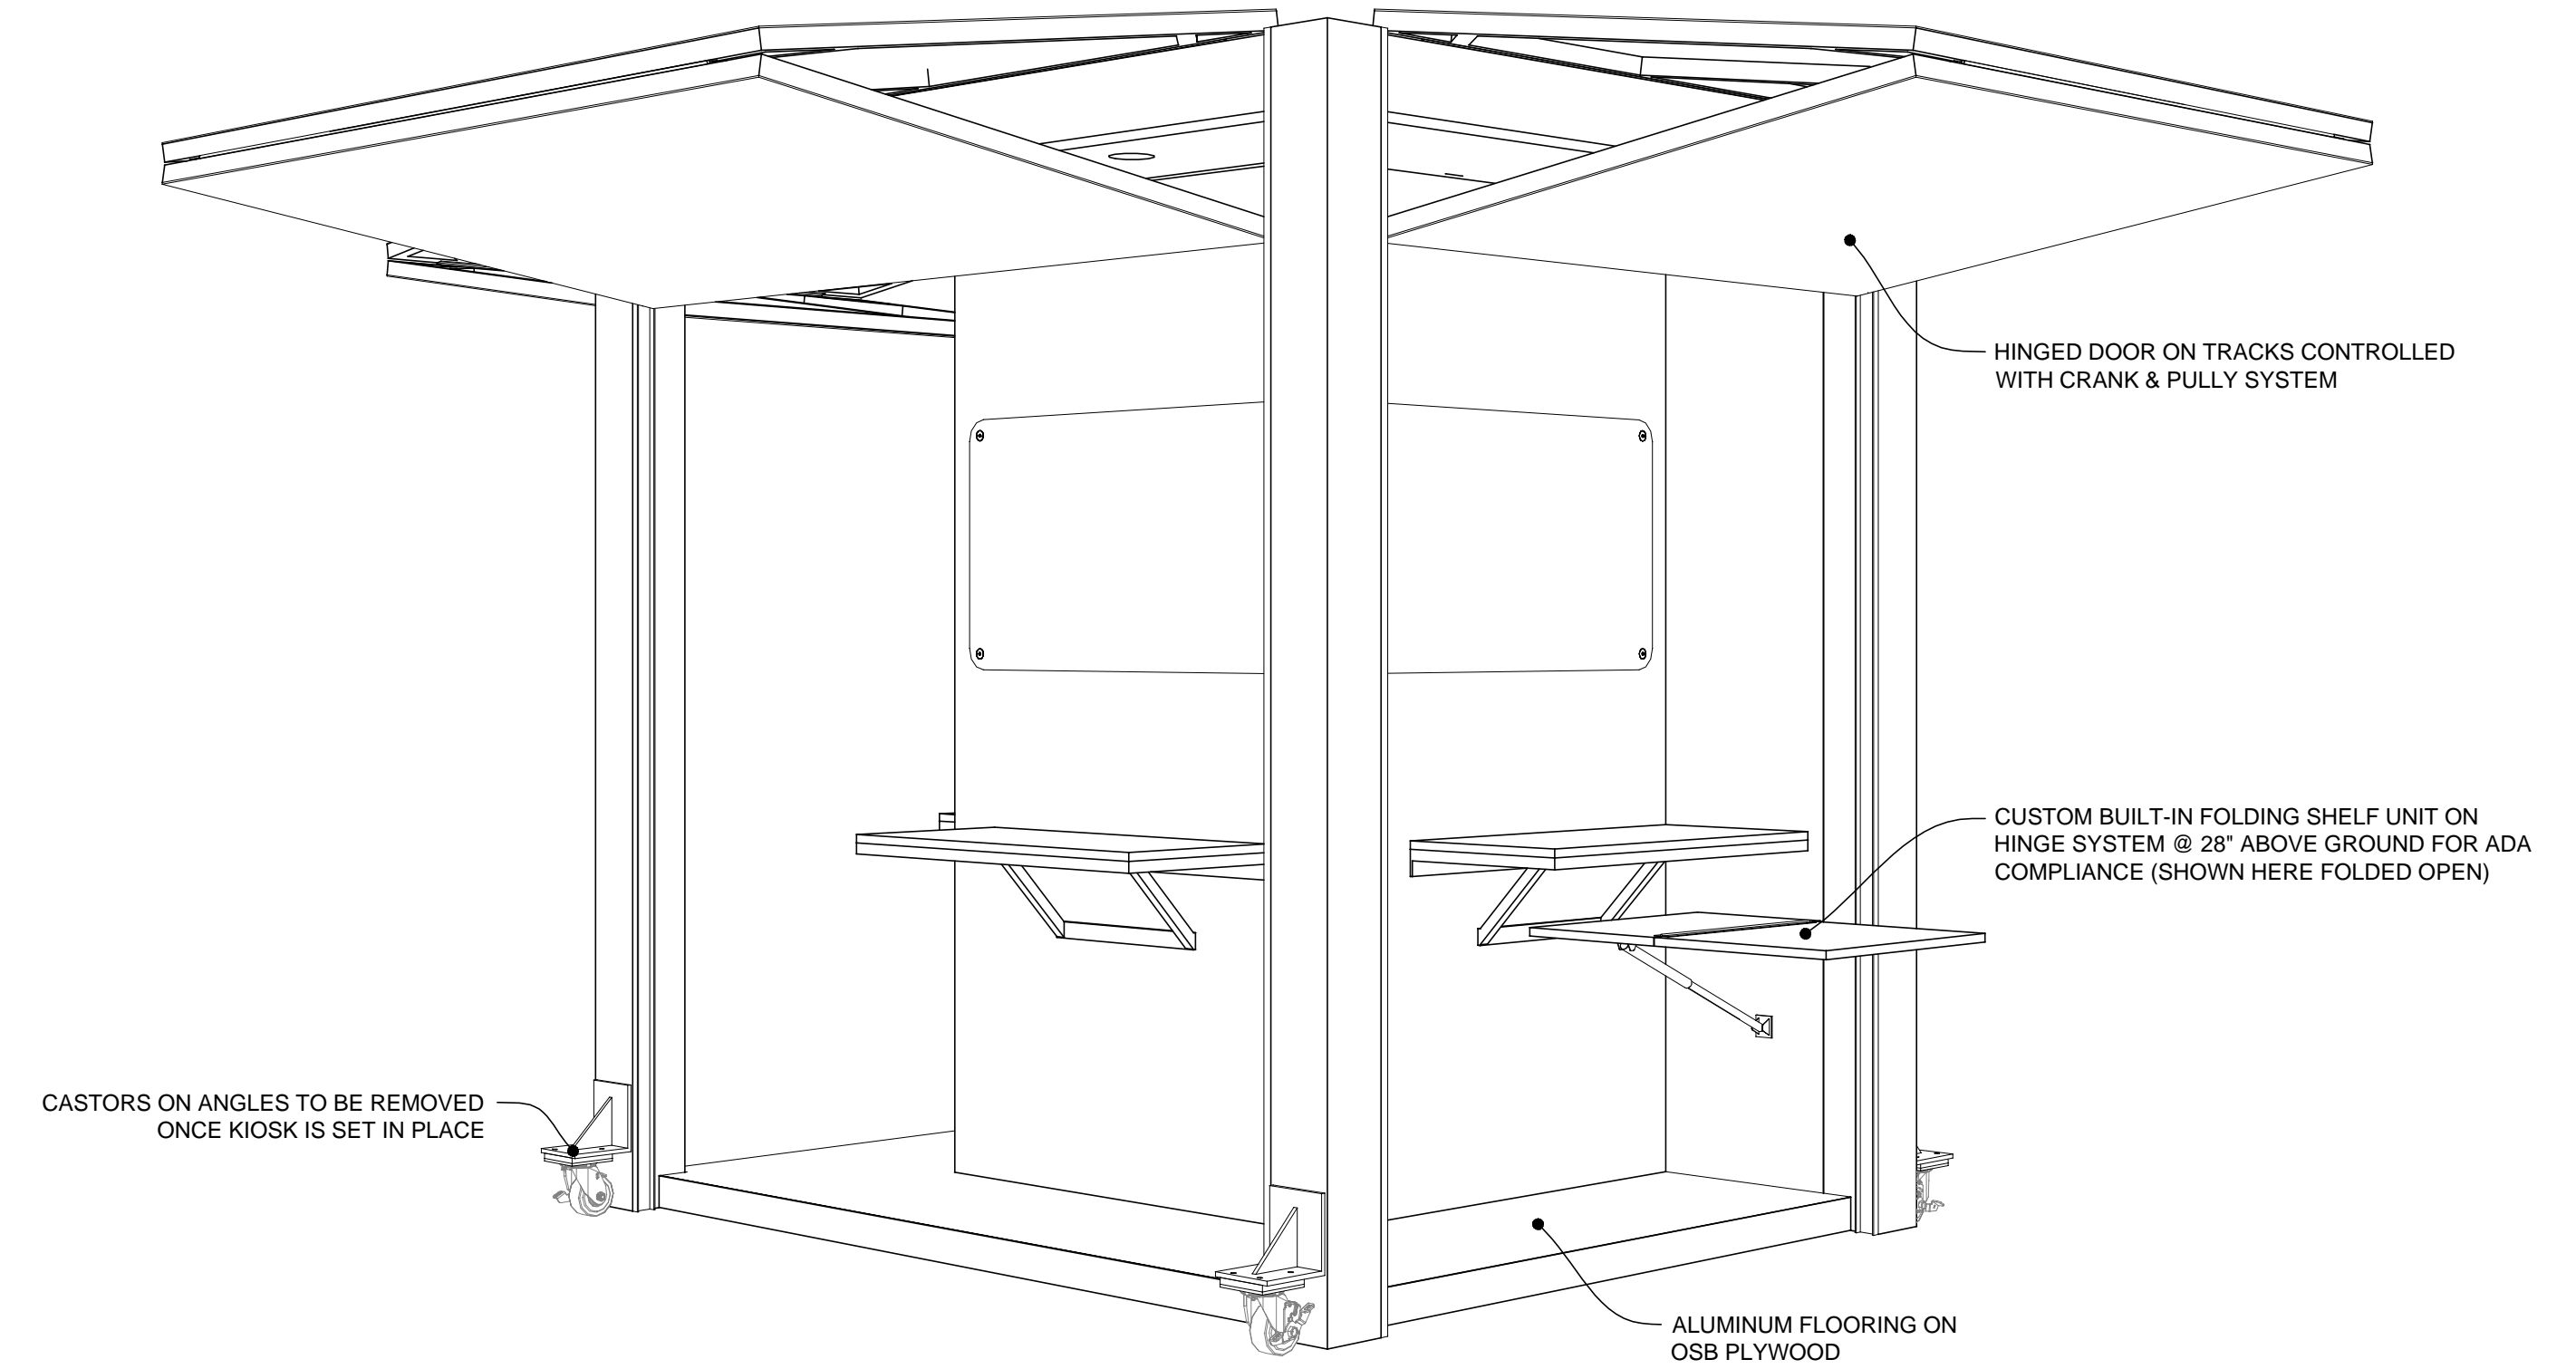

FRONT RIGHT SIDE PERSPECTIVE VIEW W/ KIOSK DOORS OPEN

SCALE: NTS