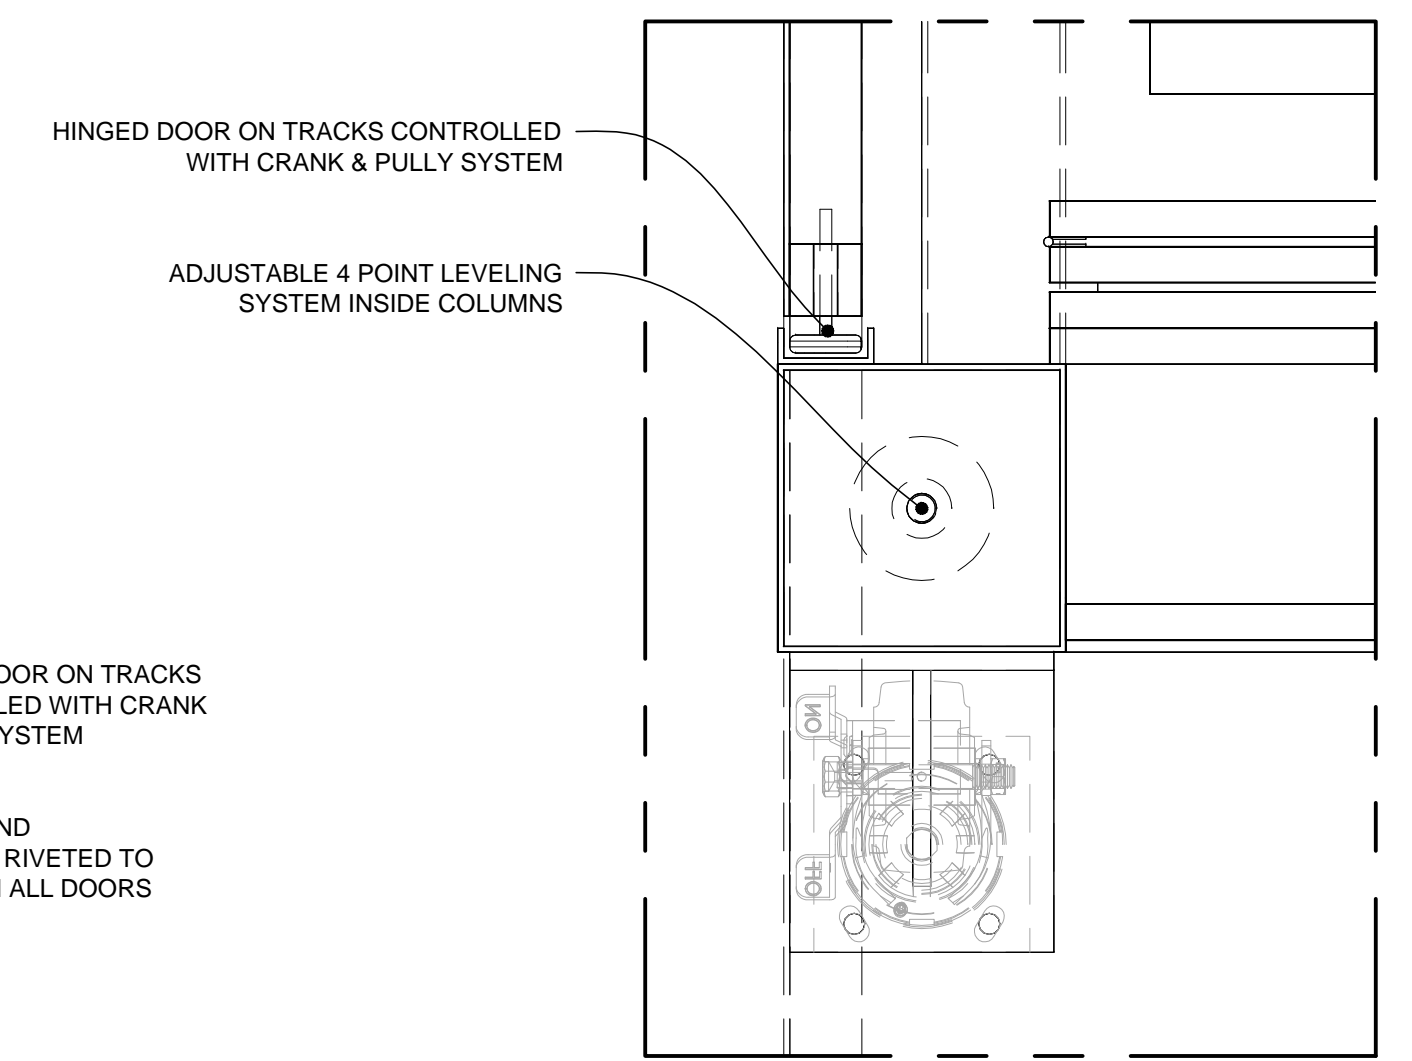

SECTION VIEW

SCALE: 1"=1'-0"

B
2.0