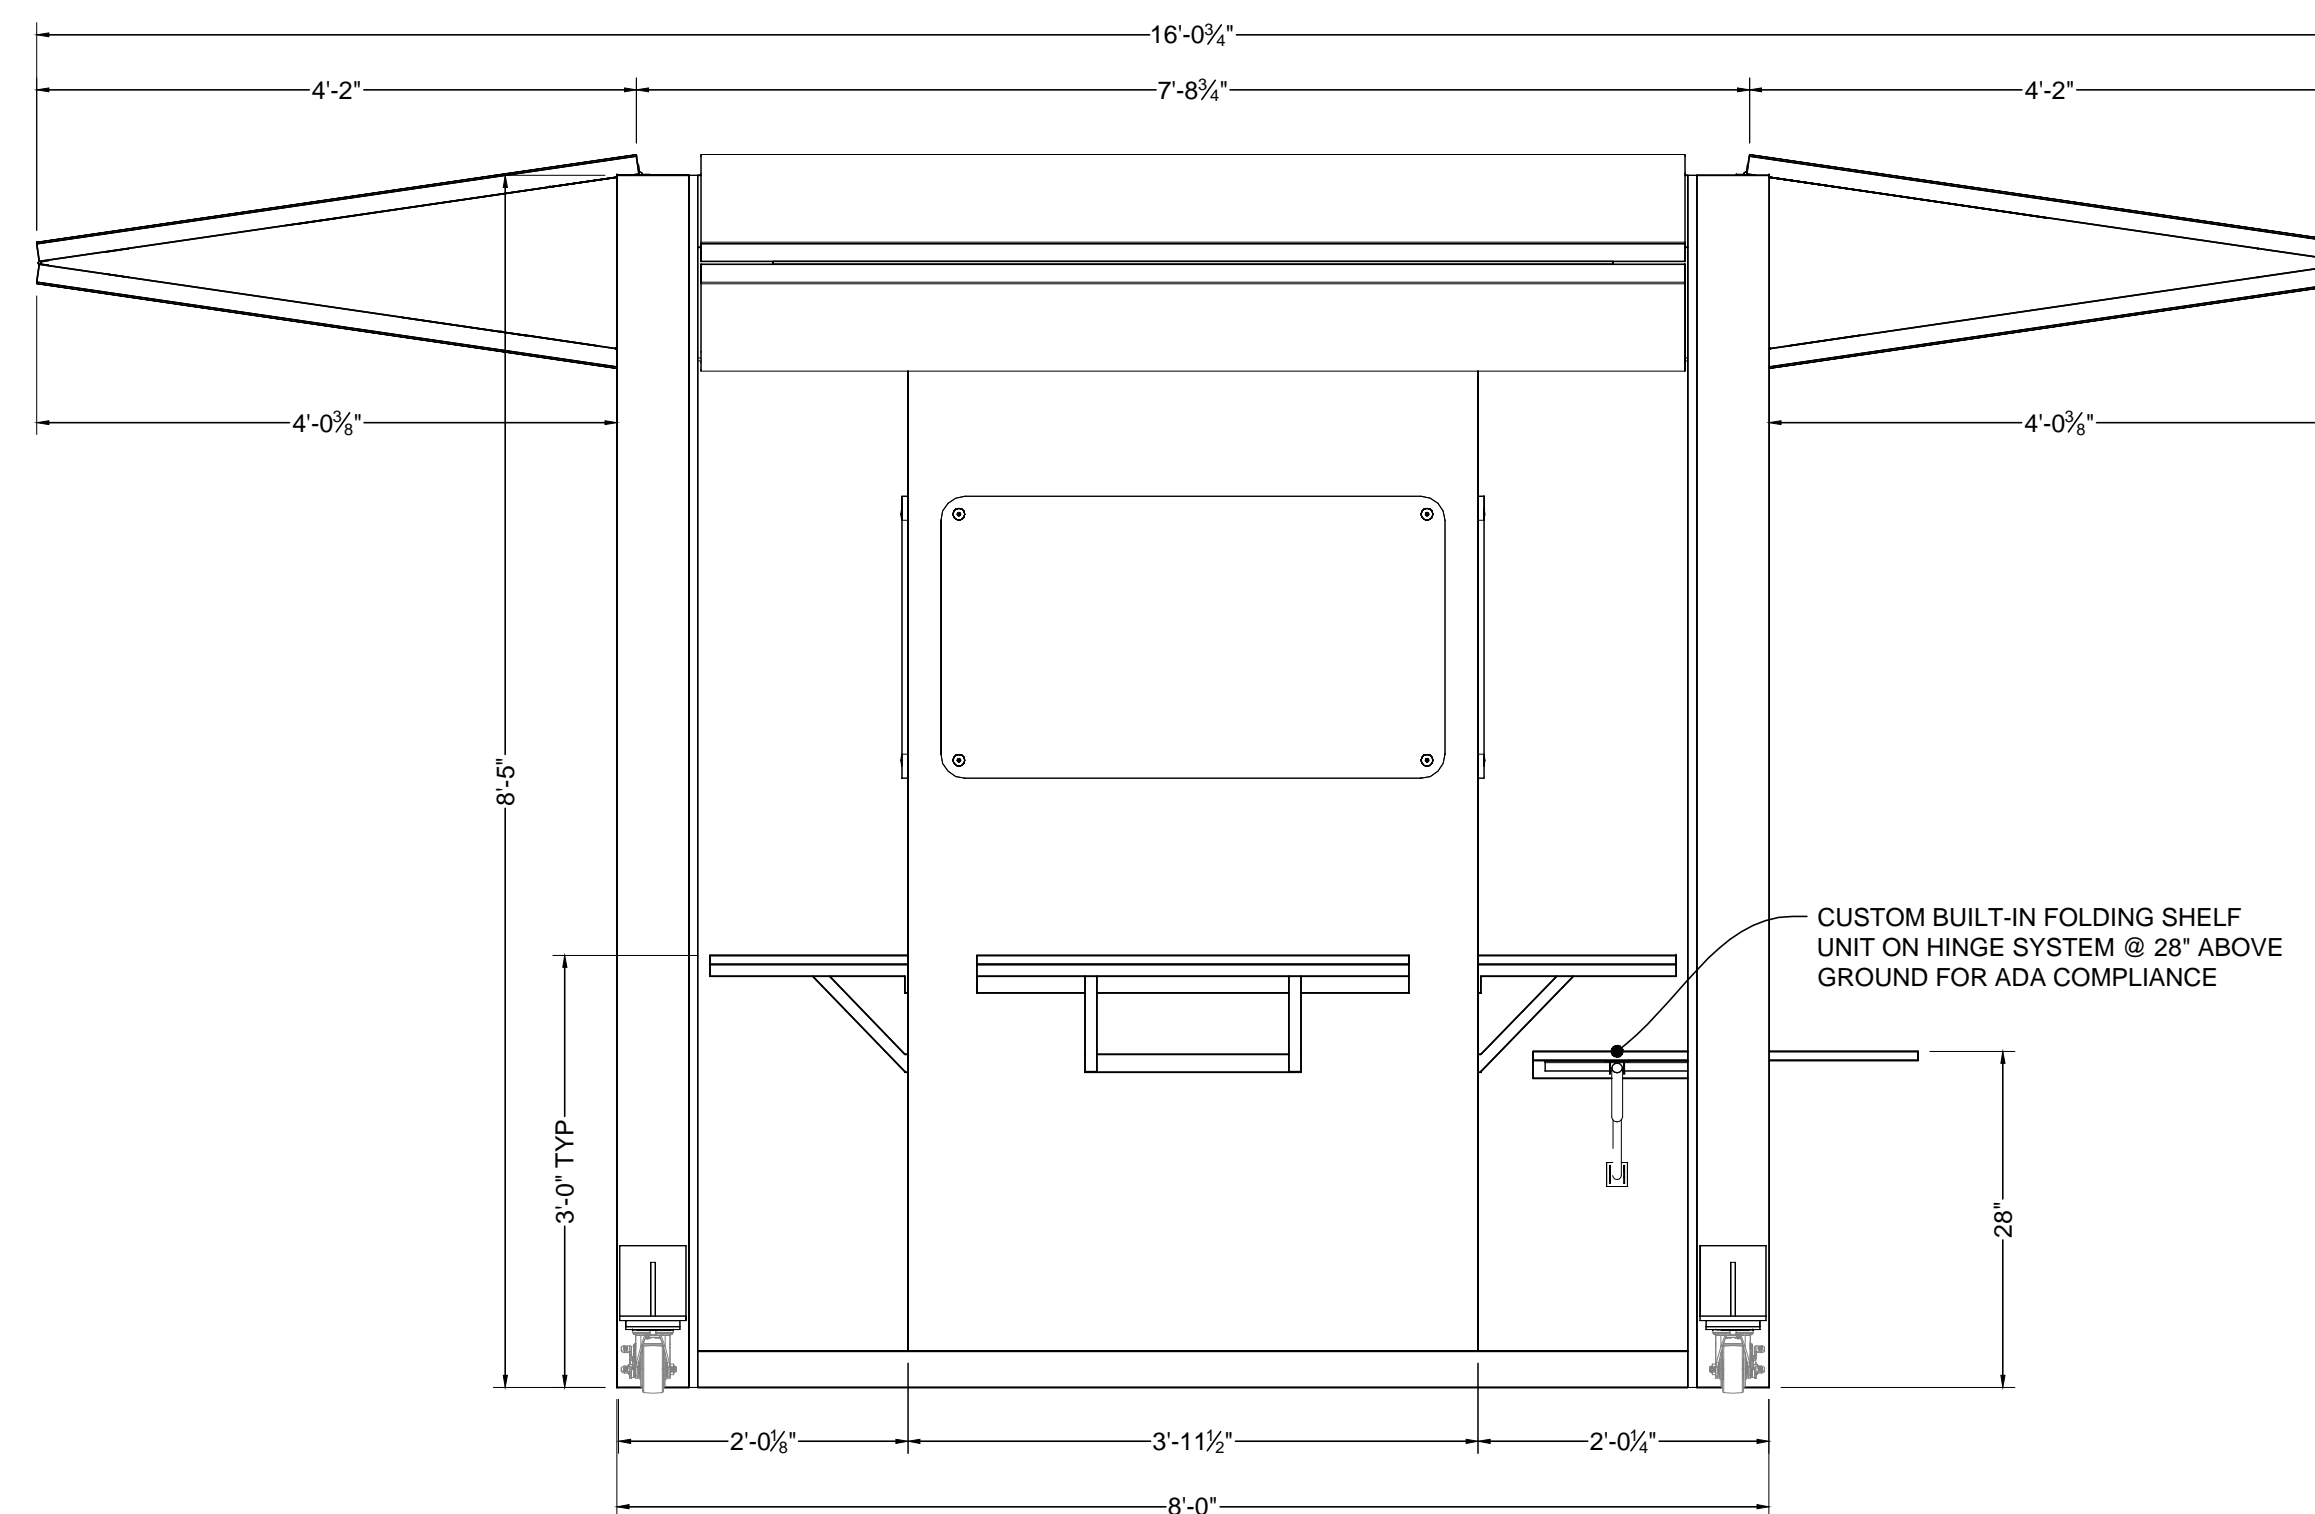

SIDE ELEVATION

SCALE: 3/4" = 1'-0"