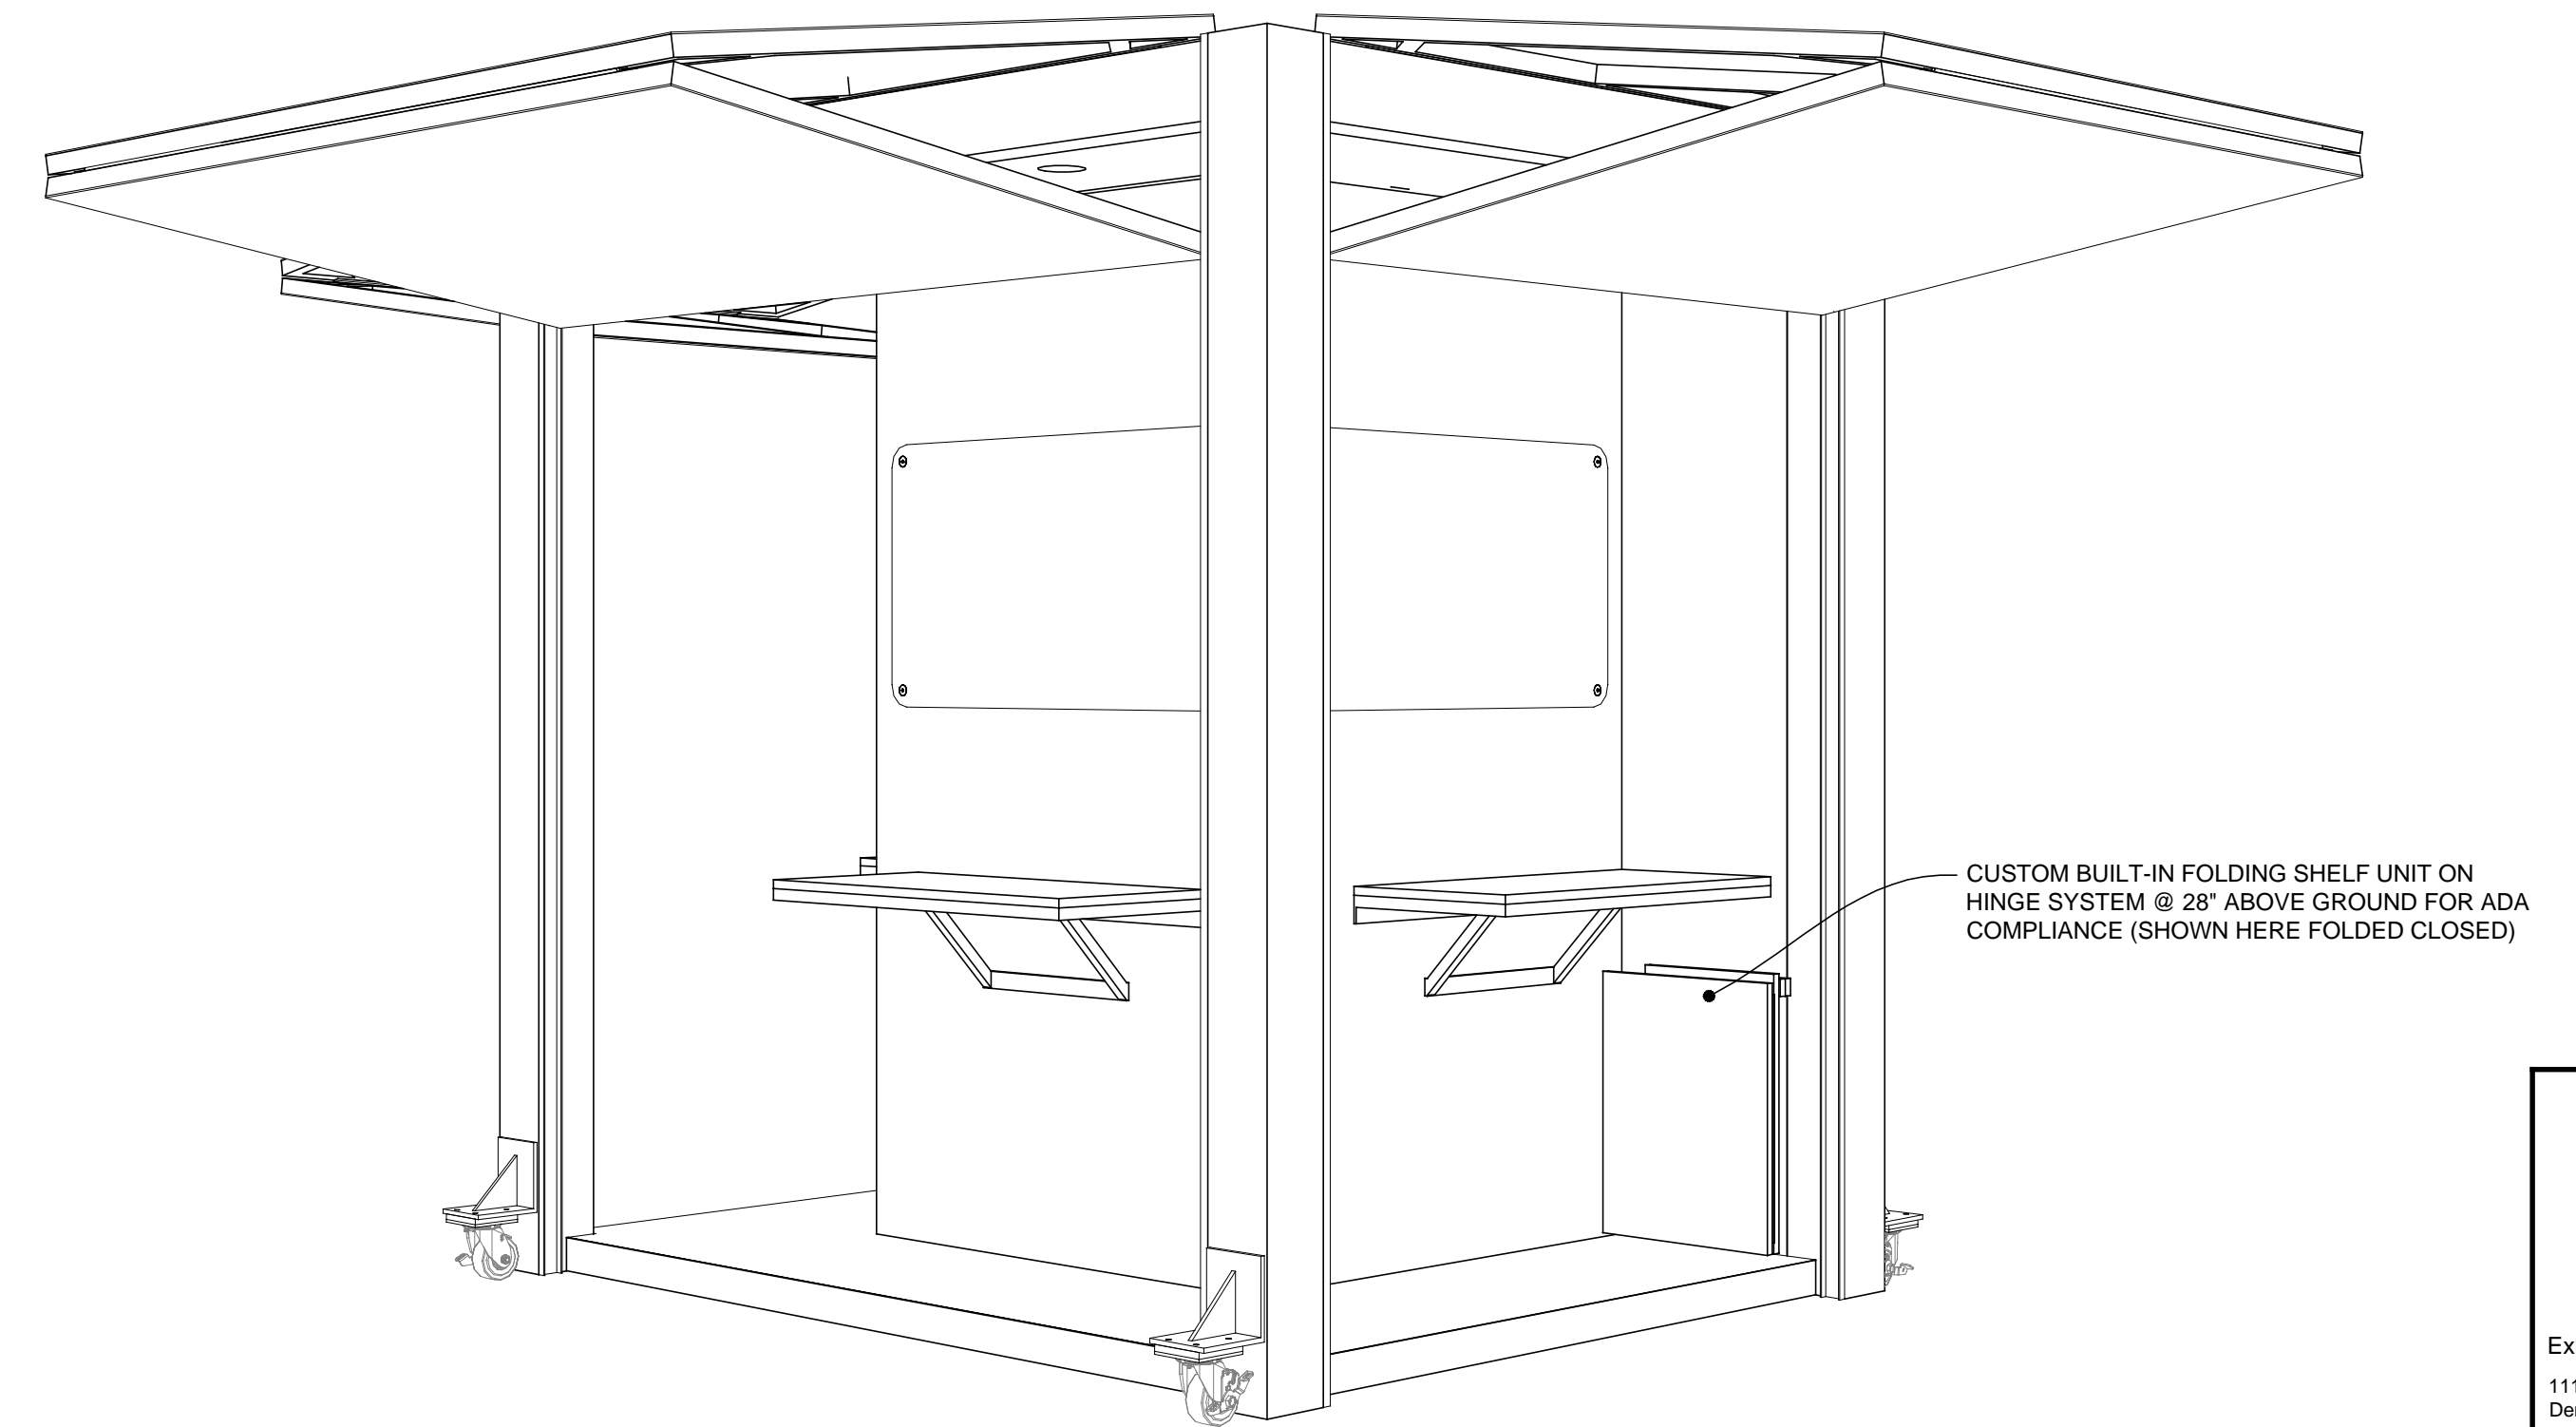

FRONT RIGHT SIDE PERSPECTIVE VIEW W/ KIOSK DOORS OPEN

SCALE: NTS

Czarnowski
We love what we do.

PROJ. MGR.	DR	DESIGNER	MO	DETAILER	PDL

CREATION DATE	03.19.2013	ISSUE DATE	-	RELEASE DATE	-

CLIENT NAME
AMERICAN EXPRESS

ELEMENT NAME
UNIVERSAL STUDIOS KIOSK

DRAWING TITLE
PERSPECTIVE VIEW -- AS-BUILT DRAWINGS

CLIENT CODE	PROJECT NO.	SHEET

AMEX 130001 1.0