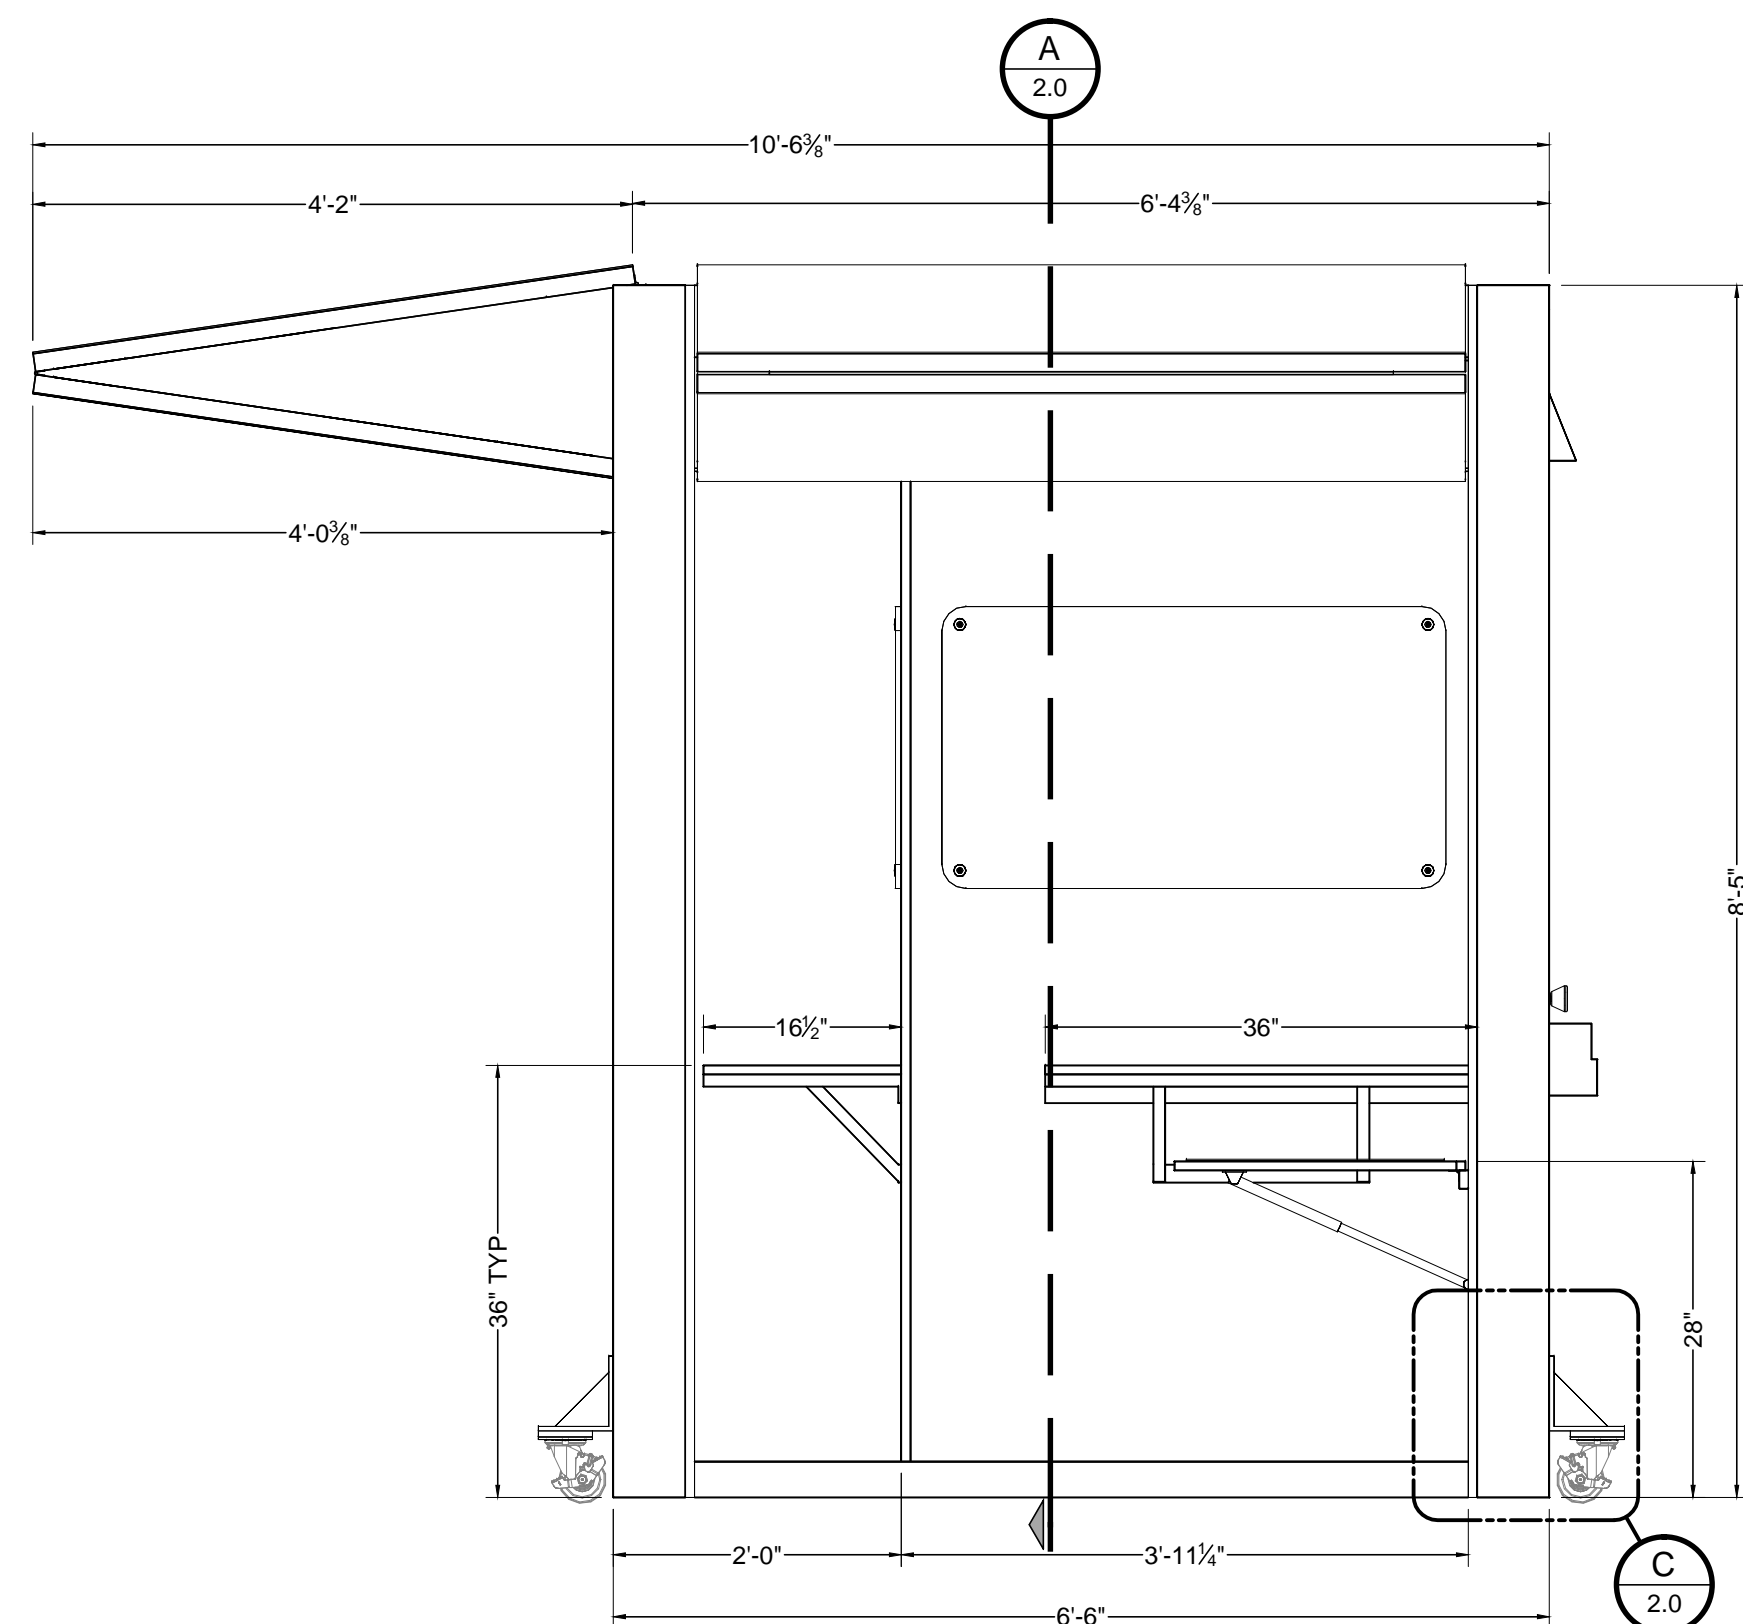

SIDE ELEVATION

SCALE: 3/4" = 1'-0"