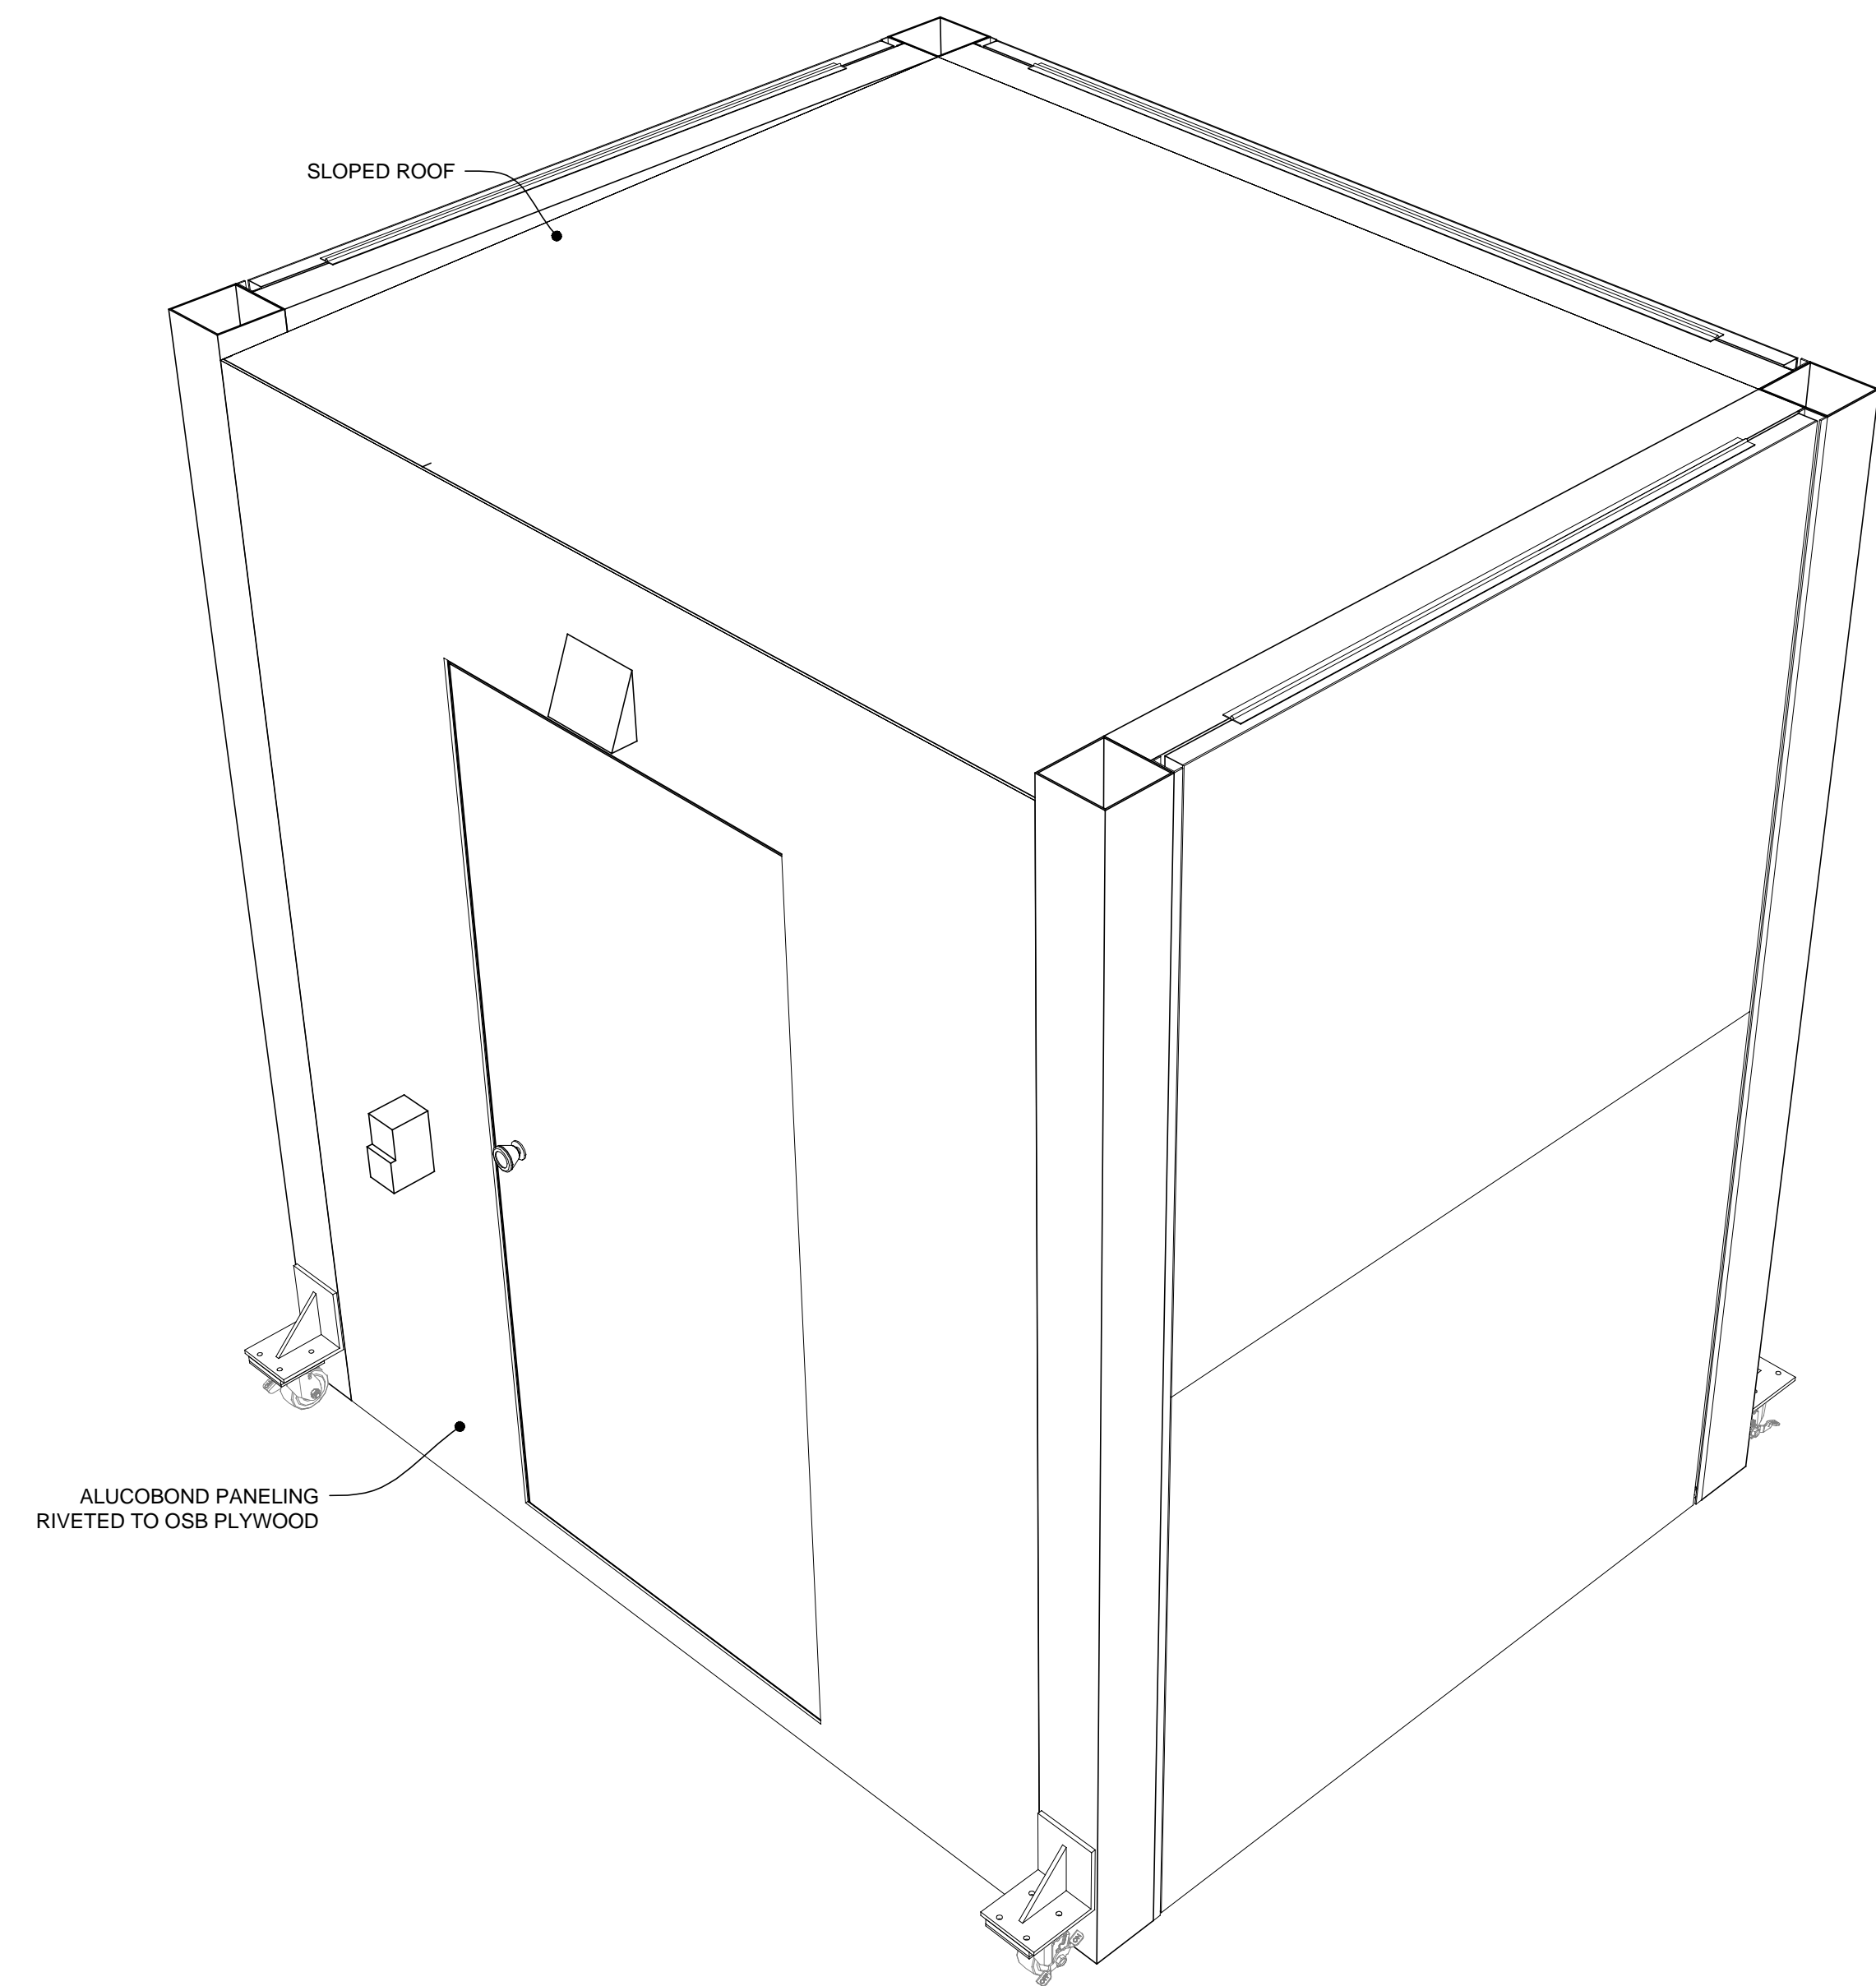

REAR RIGHT SIDE PERSPECTIVE VIEW W/ KIOSK DOORS CLOSED
SCALE: NTS

Czarnowski
We love what we do.

PROJ. MGR.	DESIGNER	DETAILER
DR	MO	PDL
CREATION DATE	ISSUE DATE	RELEASE DATE
03.19.2013	-	-
CLIENT NAME		
AMERICAN EXPRESS		
ELEMENT NAME		
UNIVERSAL STUDIOS KIOSK		
DRAWING TITLE		
PERSPECTIVE VIEW -- AS-BUILT DRAWINGS		
CLIENT CODE	PROJECT NO.	SHEET

AMEX 130001 1.1