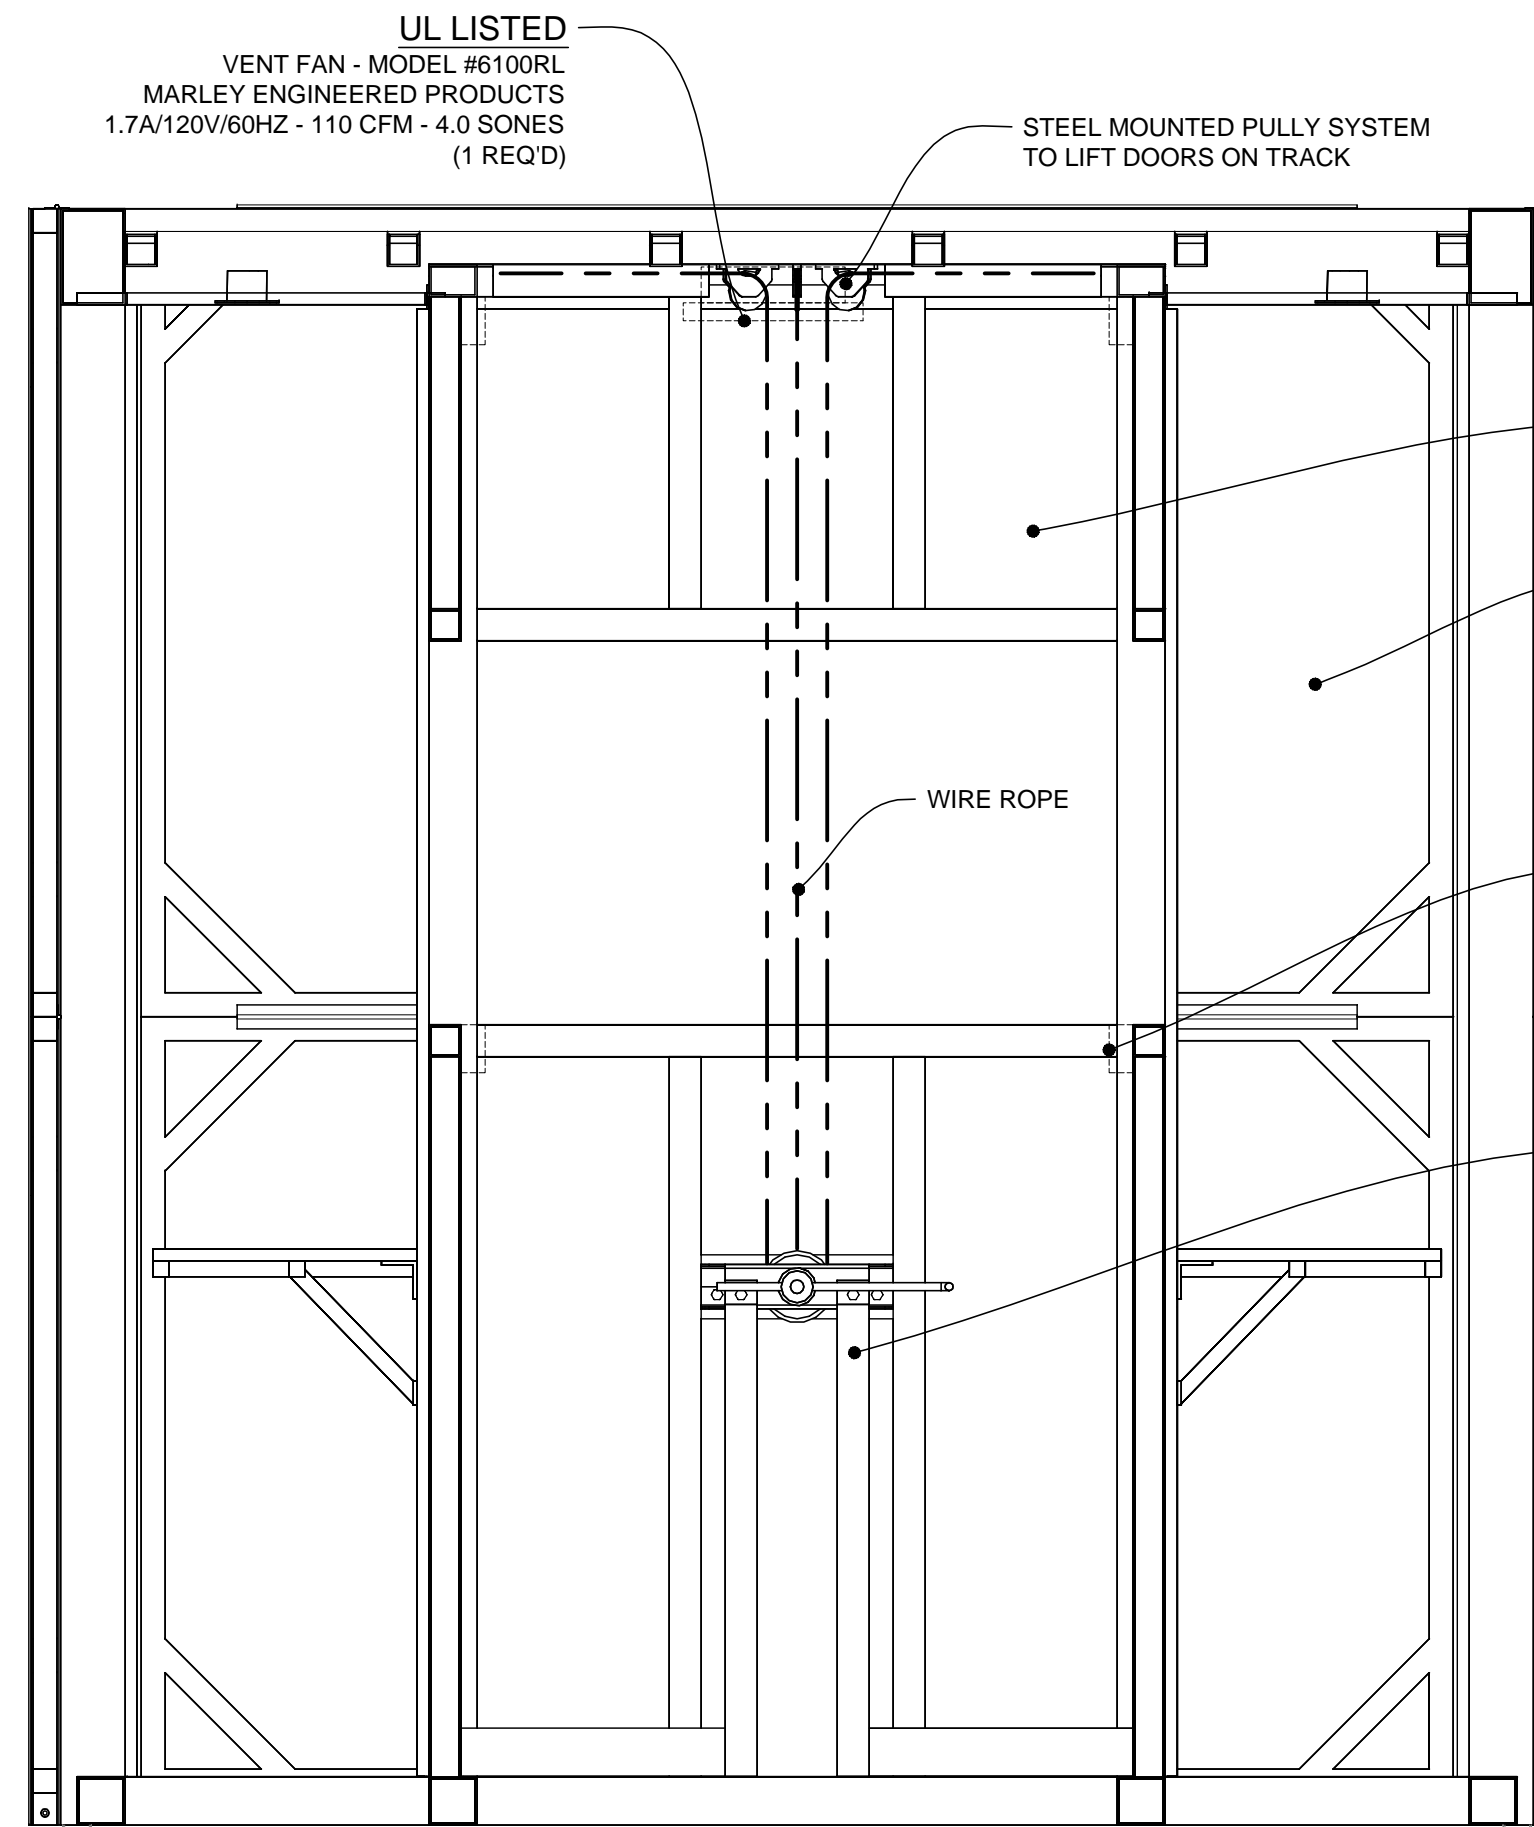

SECTION VIEW OF CLOSET

SCALE: 1"=1'-0"