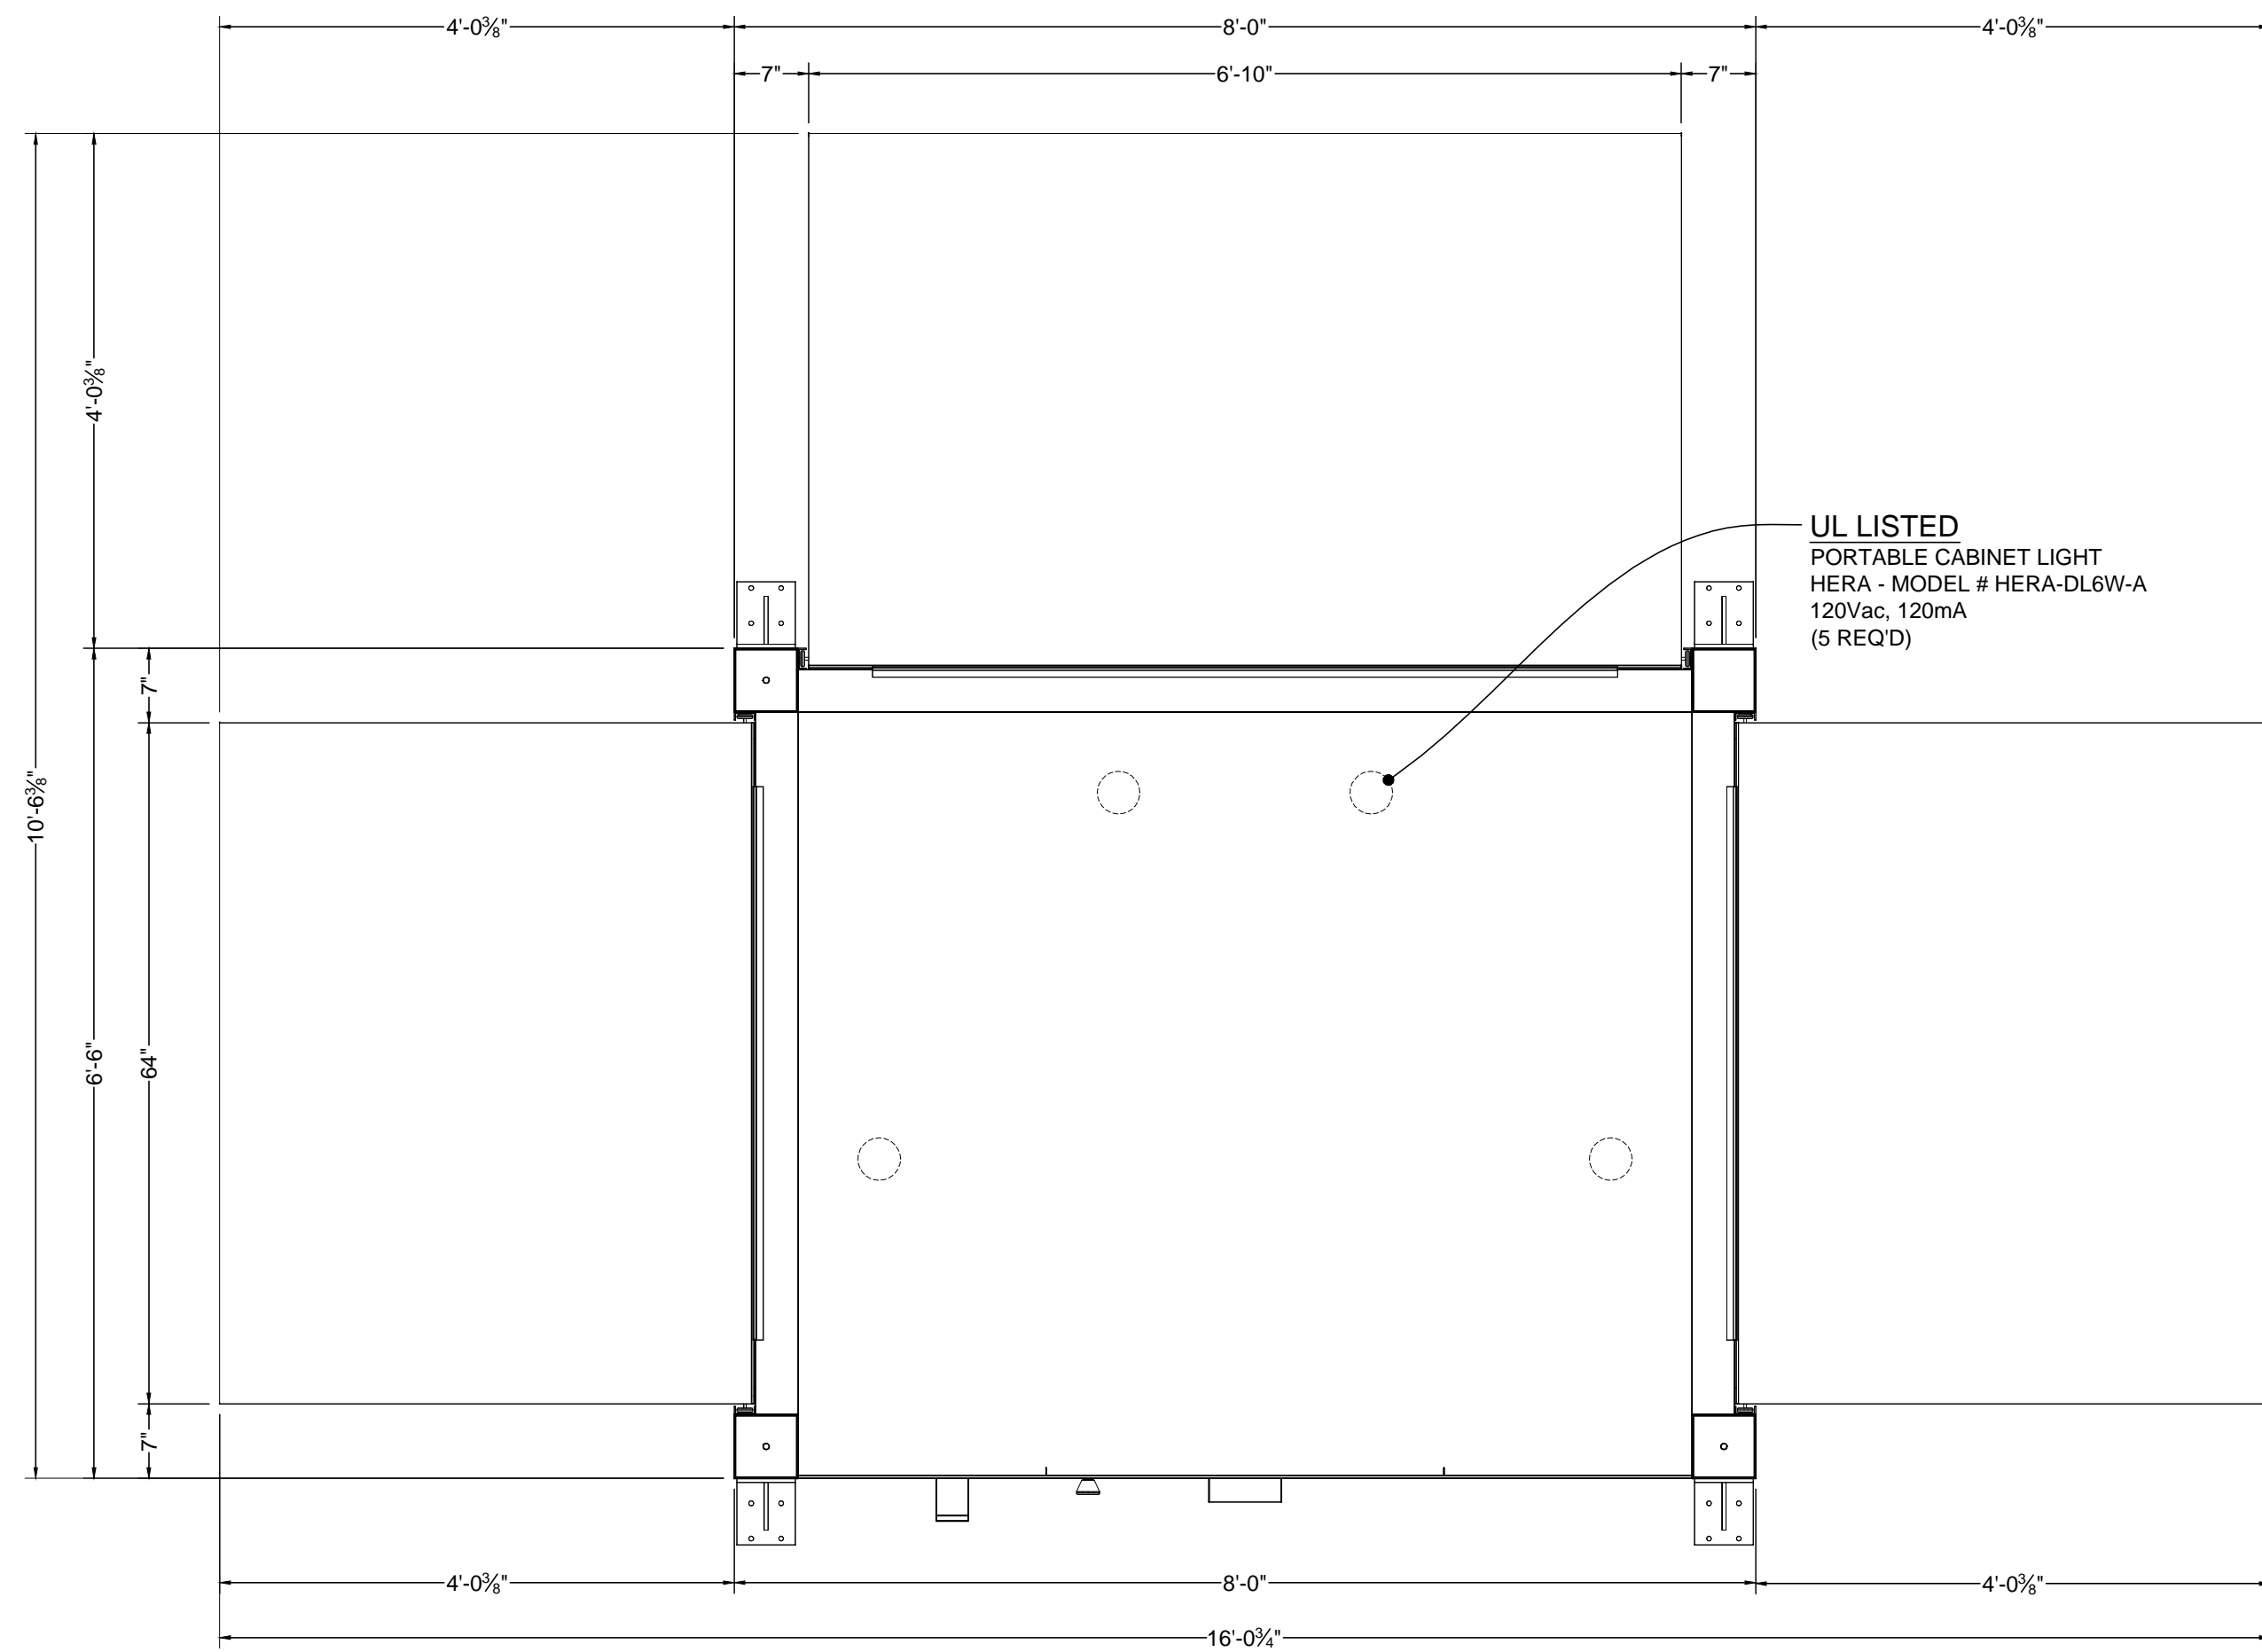

PLAN VIEW - KIOSK WITH DOORS OPEN

SCALE: 3/4" = 1'-0"