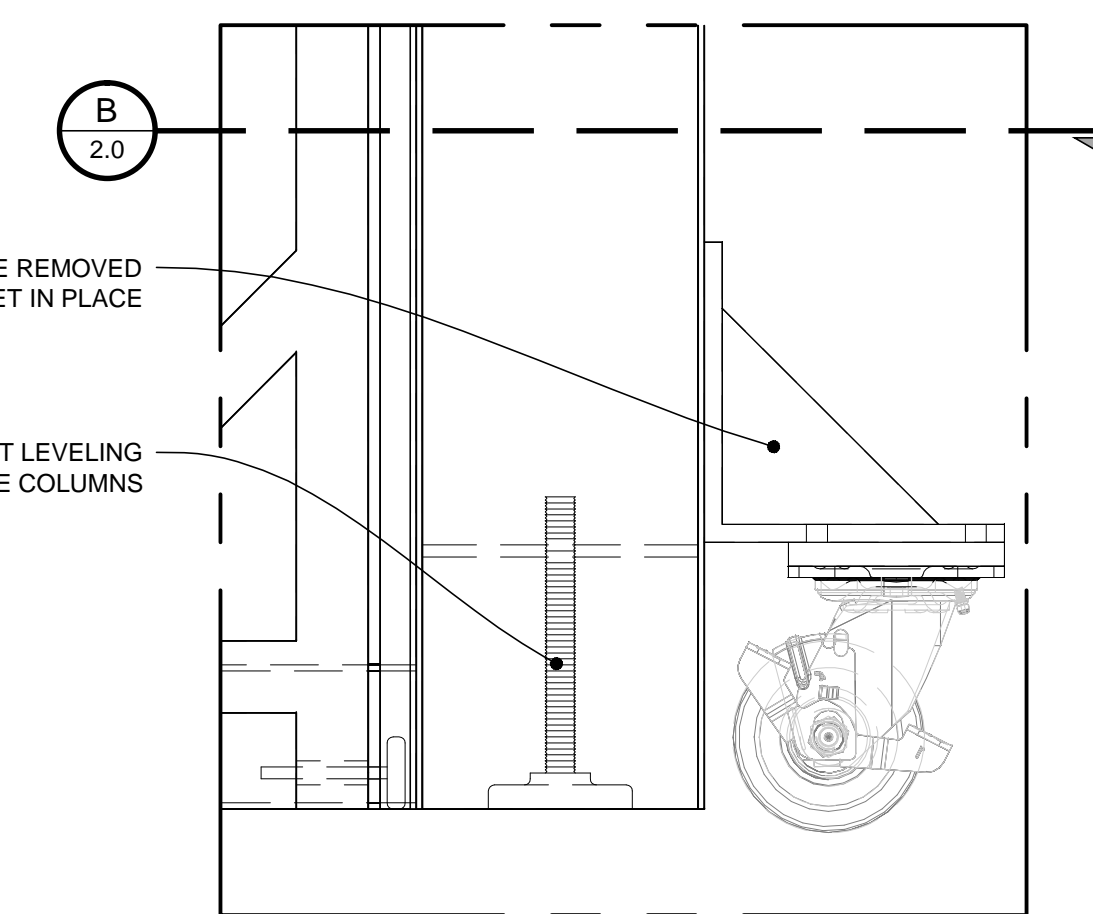

SECTION VIEW

SCALE: 1"=1'-0"

C
2.0