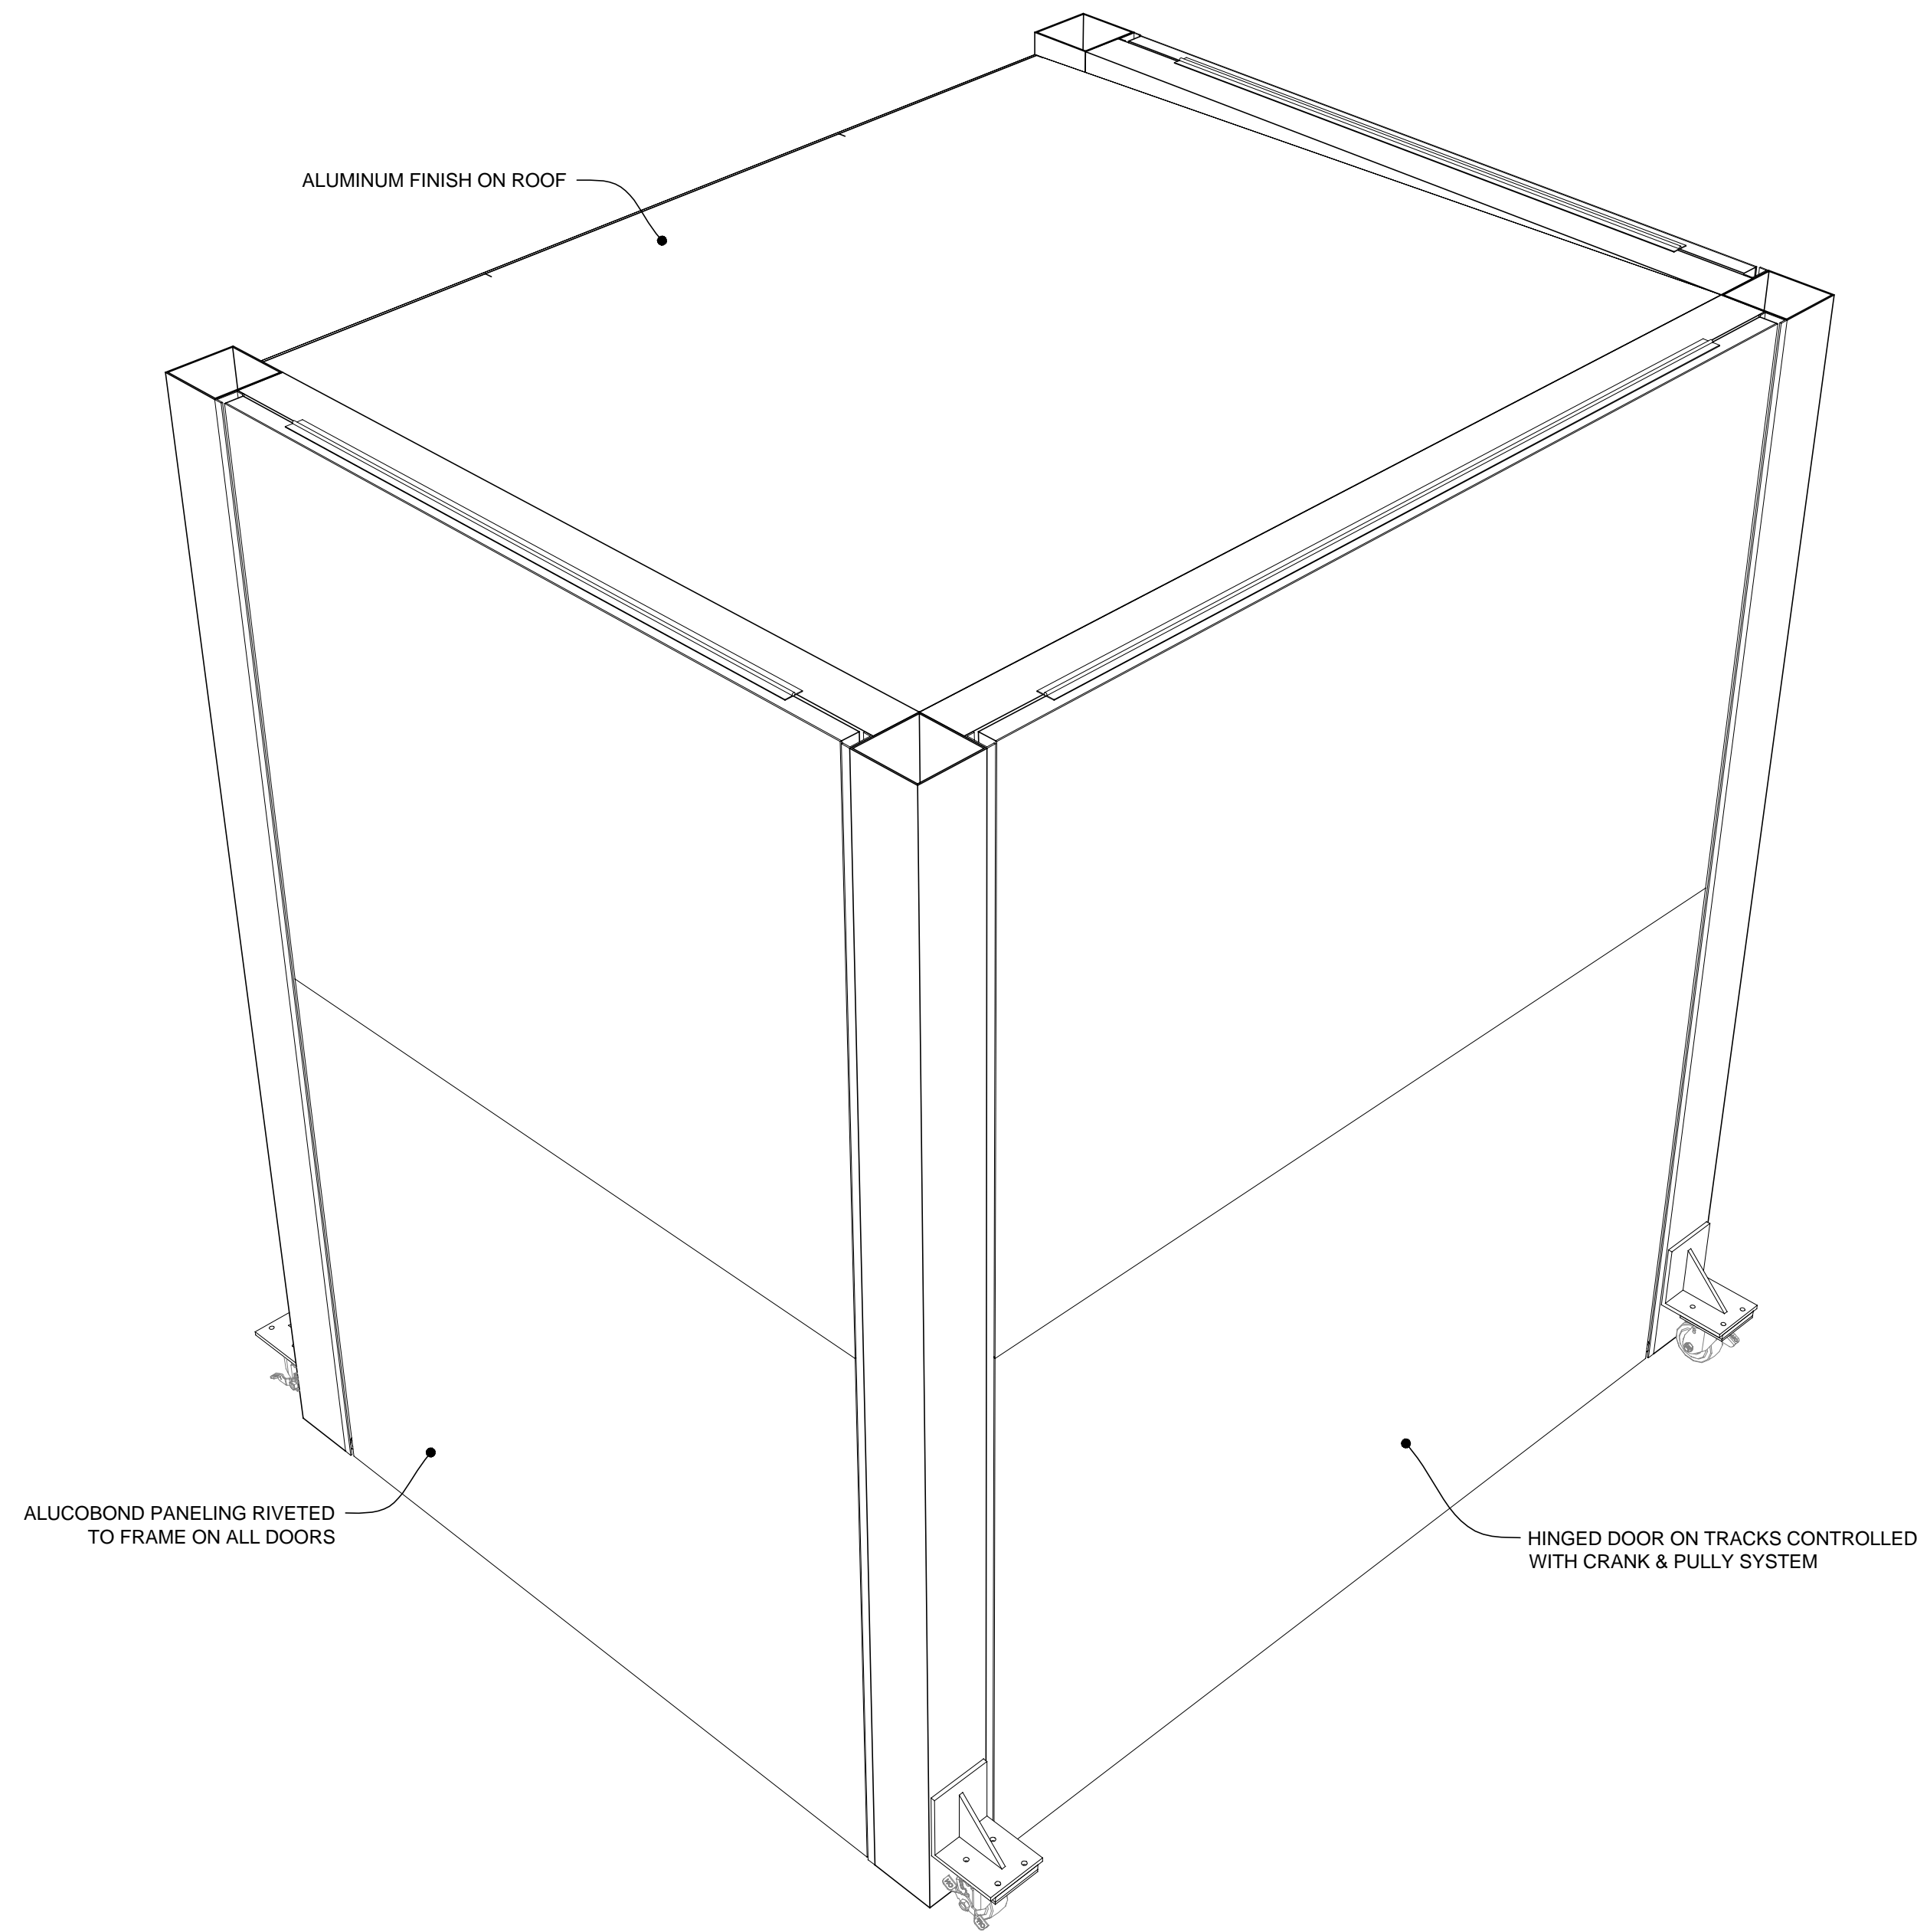

FRONT LEFT SIDE PERSPECTIVE VIEW W/ KIOSK DOORS CLOSED
SCALE: NTS