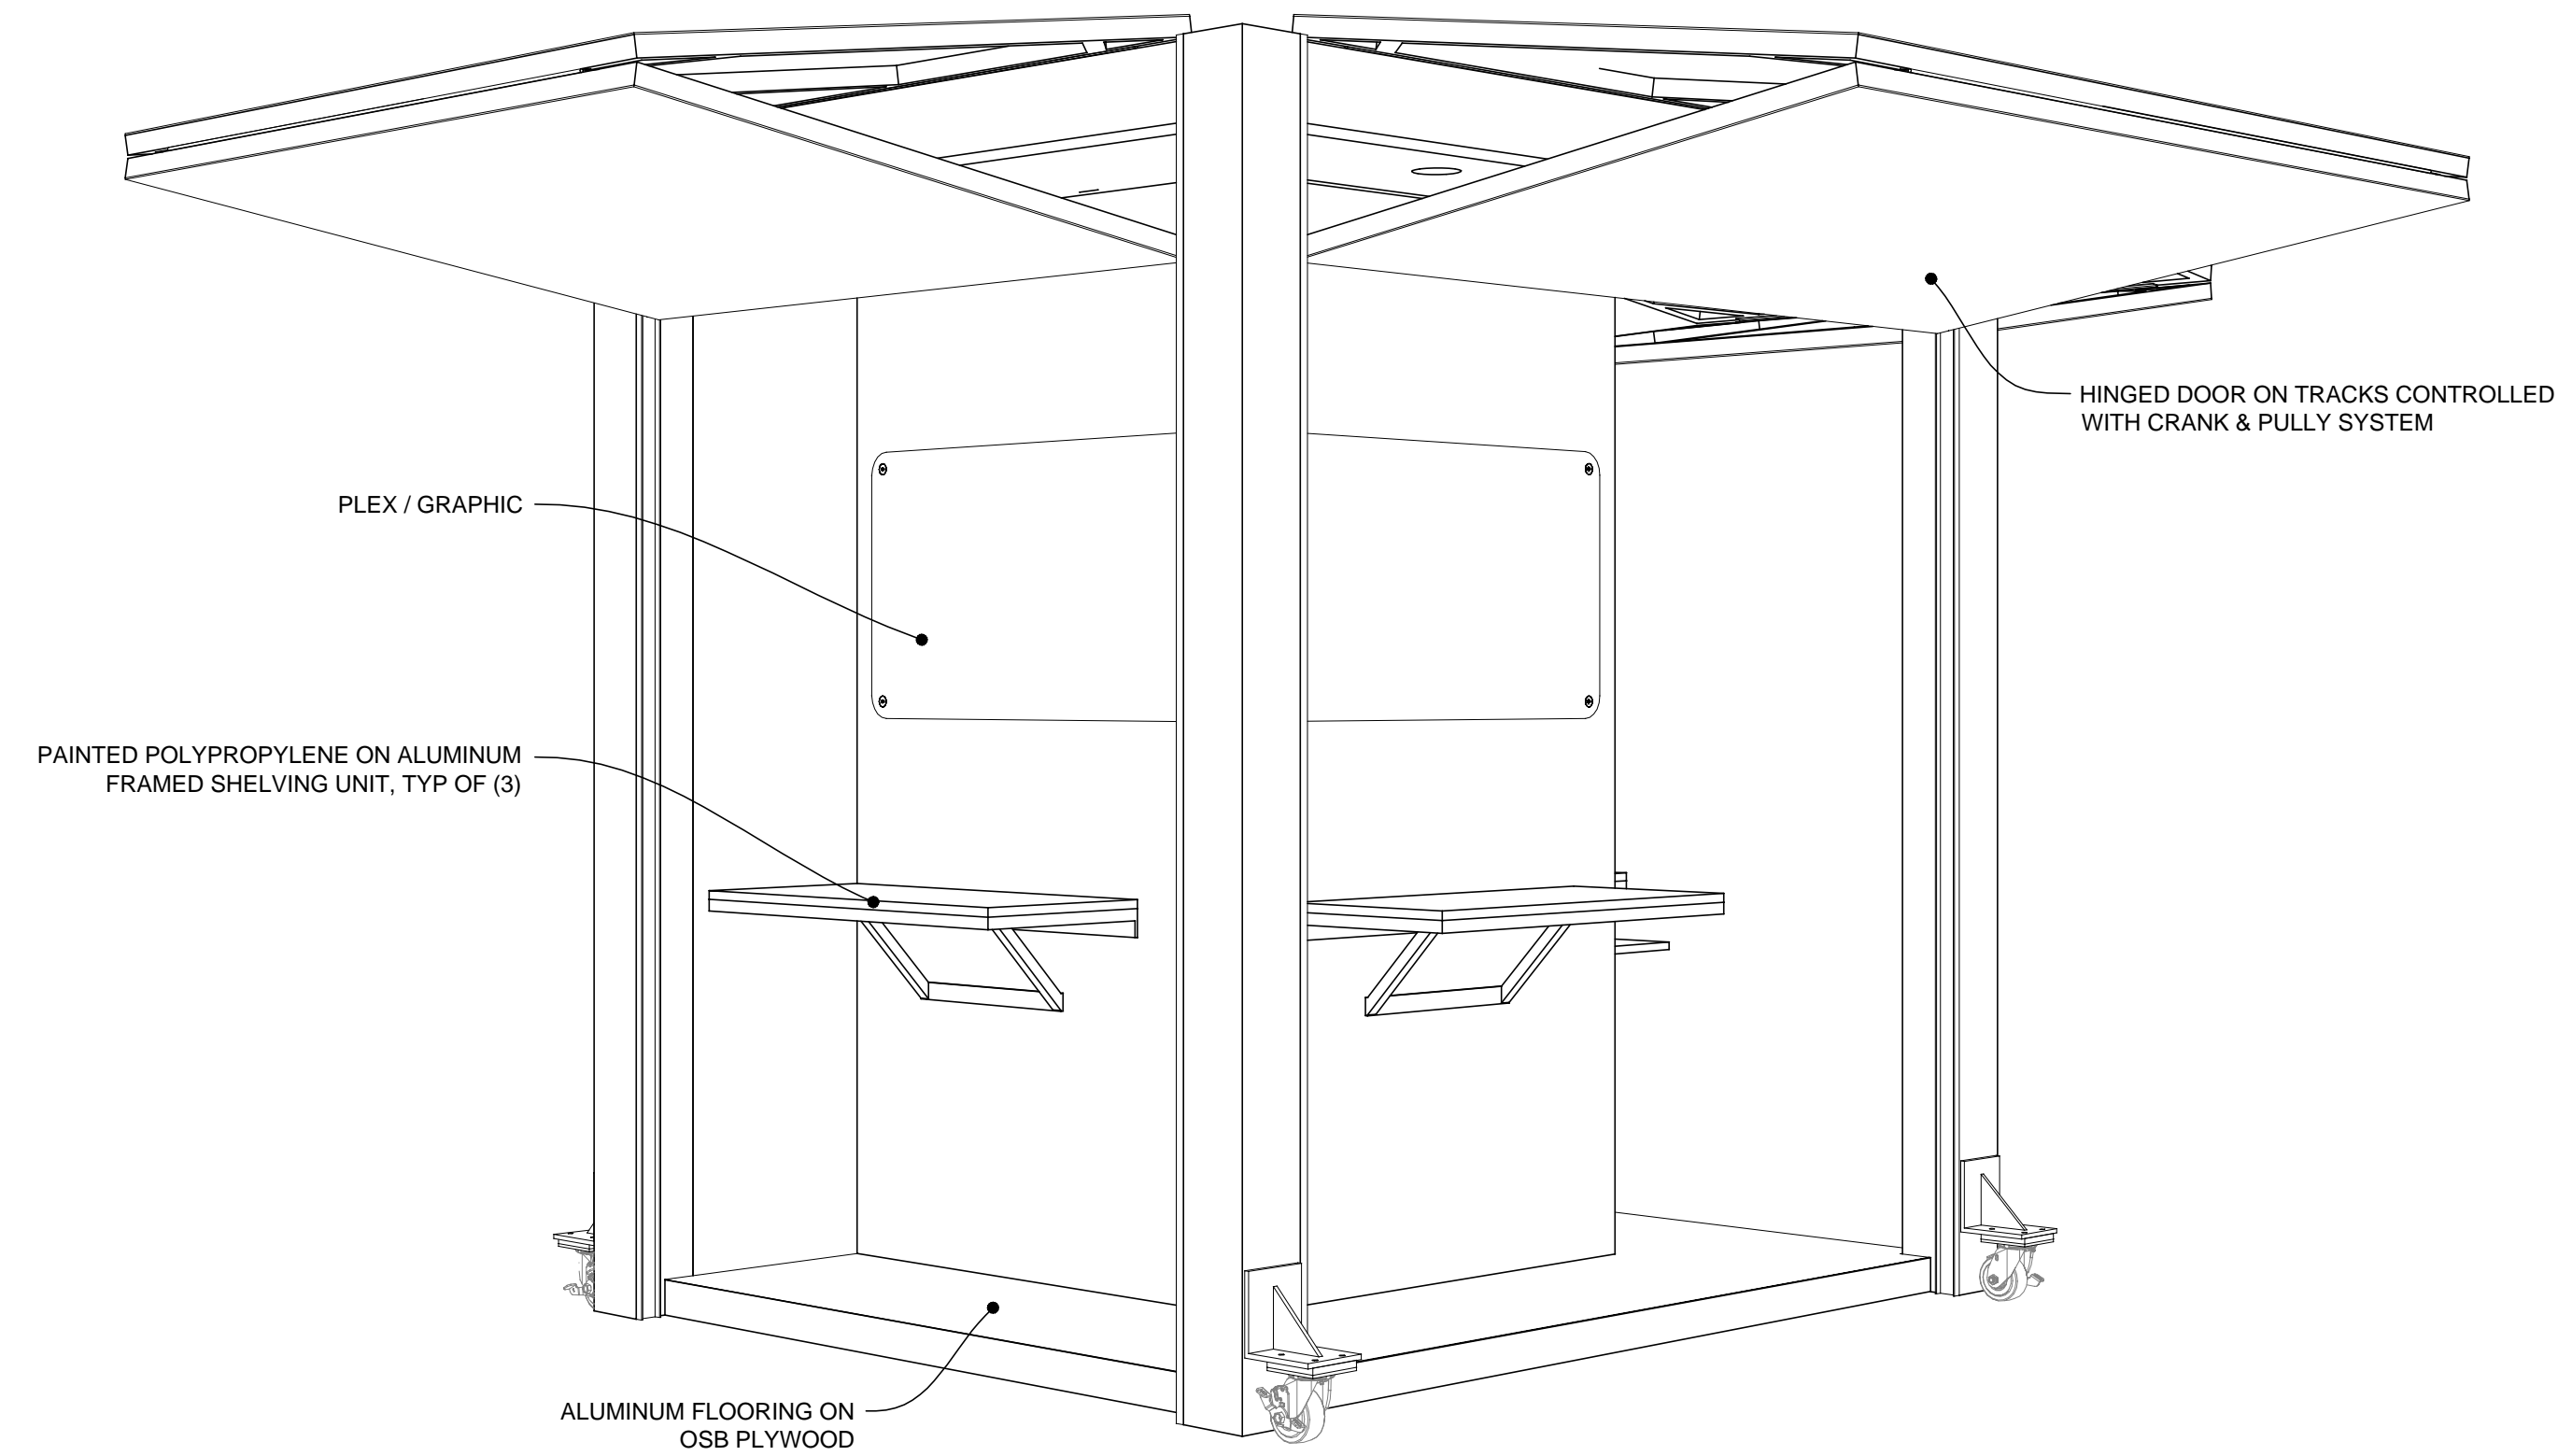

FRONT LEFT PERSPECTIVE VIEW W/ KIOSK DOORS OPEN

SCALE: NTS