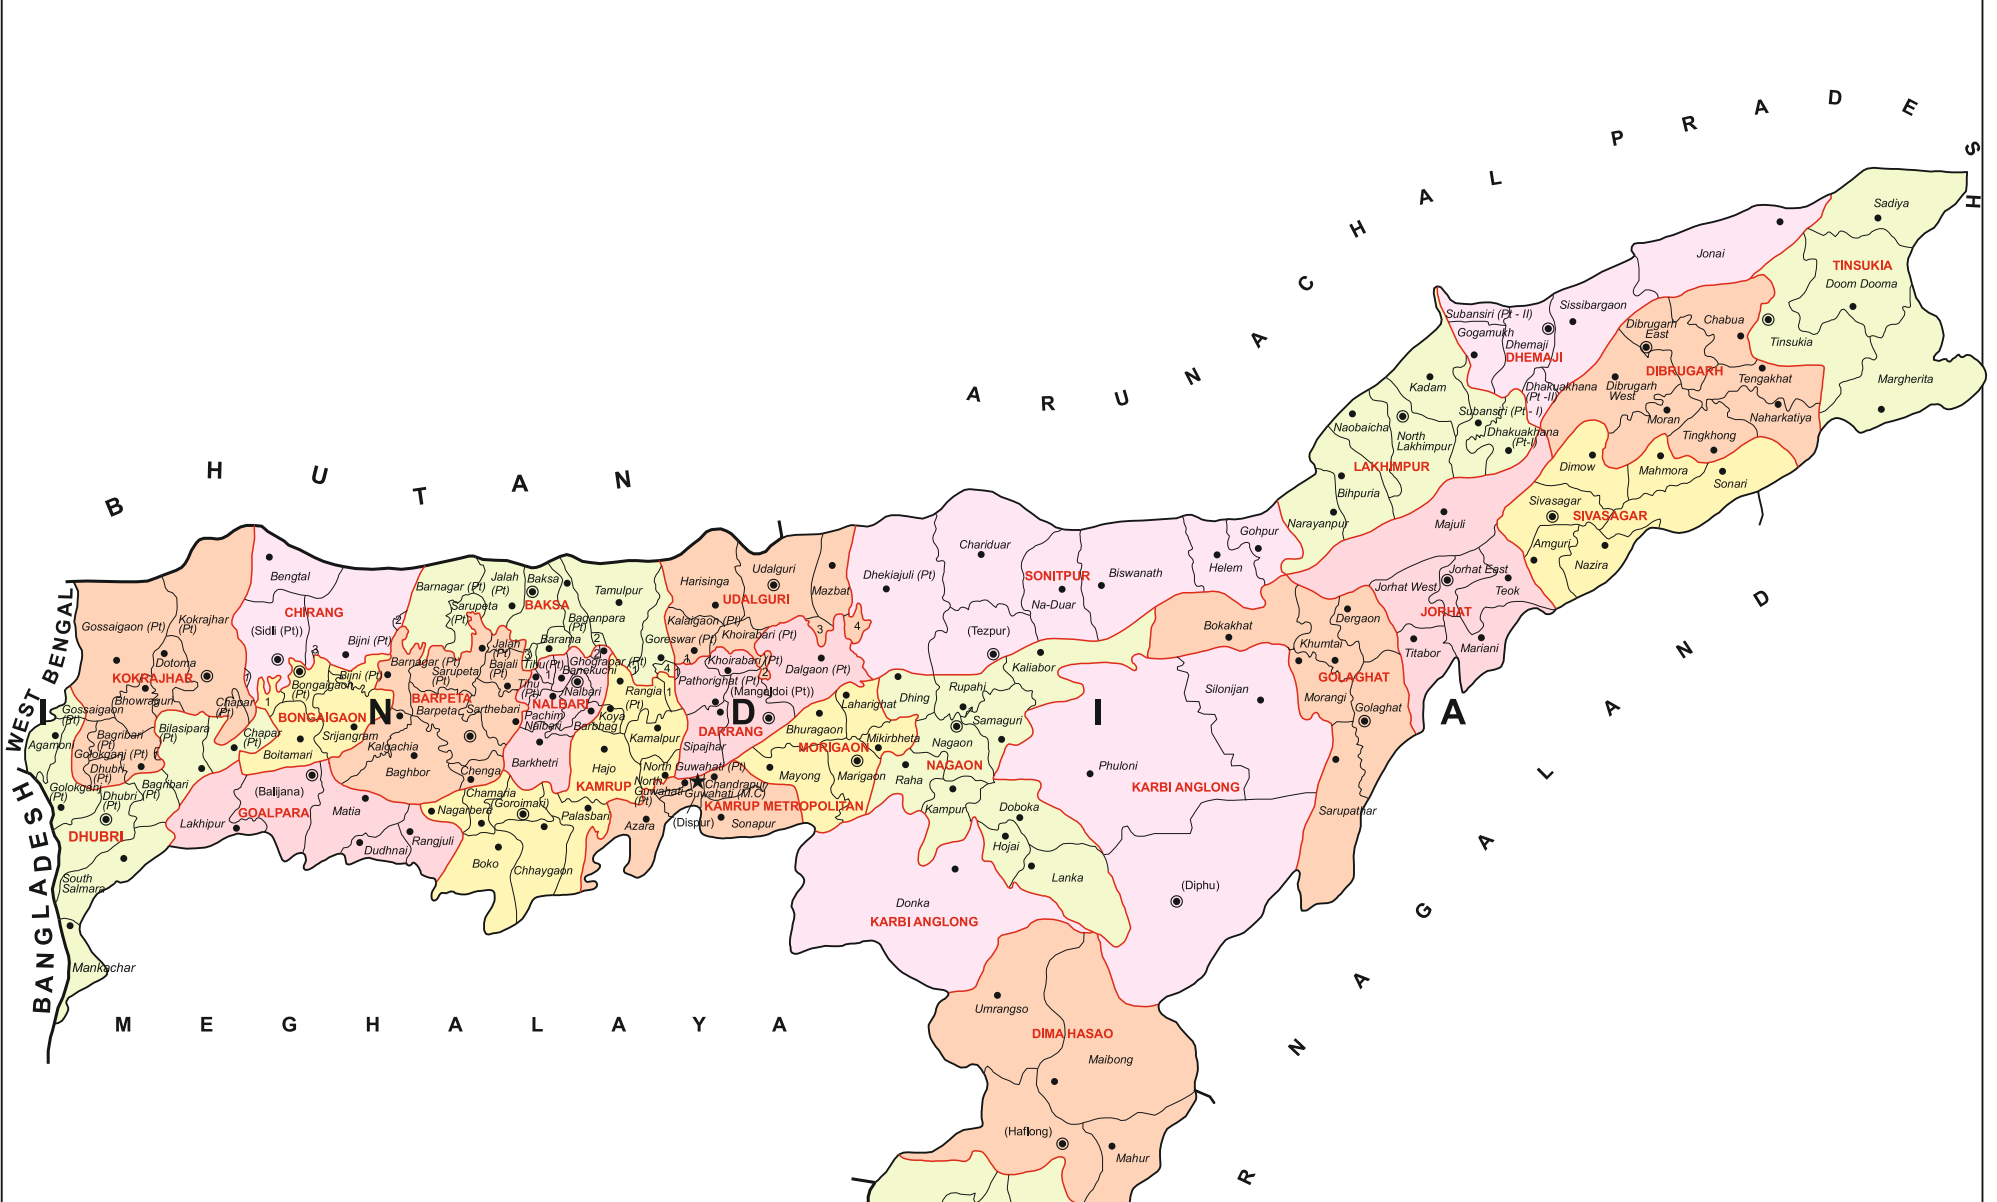

ASSAM ADMINISTRATIVE DIVISIONS 2011

REVENUE CIRCLE	HEADQUARTERS
KOKRAJHAR DISTRICT	
1. Bilasipara (Pt)	Bilasipara (Dhubri District)
Chapar (Pt)	Chapar (Dhubri District)
Golokganj (Pt)	Golokganj (Dhubri District)
Dhubri (Pt)	Dhubri (Dhubri District)
DHUBRI DISTRICT	
Bagribari (Pt)	Bagribari (Kokrajhar District)
Gossaigaon (Pt)	Gossaigaon (Kokrajhar District)
BONGAIGAON DISTRICT	
1. Sidli (Pt II)	Sidli (Pt) (Chirang District)
Bijni (Pt)	Bijni (Pt) (Chirang District)
CHIRANG DISTRICT	
1. Kokrajhar (Pt)	Kokrajhar (Pt) (Kokrajhar District)
2. Barnagar (Pt)	Barnagar (Pt) (Barpeta District)
3. Bongaigaon (Pt)	Bongaigaon (Pt) (Bongaigaon District)
BARPETA DISTRICT	
Jalah (Pt)	Jalah (Pt) (Baksa District)
KAMRUP DISTRICT	
1. Goreswar (Pt)	Goreswar (Pt) (Baksa District)
North Guwahati (Pt)	North Guwahati (Kamrup Metropolitan District)
JORHAT DISTRICT	
Jorhat West	Jorhat East (Jorhat District)
KAMRUP METROPOLITAN DISTRICT	
Dispur	Guwahati (Kamrup Metropolitan District)
NALBARI DISTRICT	
1. Barama (Pt)	1. Barama (Baksa District)
2. Baganpara (Pt)	2. Baganpara (Baksa District)
DARRANG DISTRICT	
1. Kalaigaon (Pt)	1. Kalaigaon (Udalguri District)
UDALGURI DISTRICT	
1. Pathorighat (Pt)	1. Pathorighat (Darrang District)
2. Mangaldoi (Pt)	2. Mangaldoi (Darrang District)
3. Dalgaon (Pt)	3. Dalgaon (Darrang District)
4. Dhekiajuli (Pt)	4. Dhekiajuli (Sonitpur District)
Khoirabari (Pt)	Khoirabari (Darrang District)
BAKSA DISTRICT	
Sarupeta (Pt)	Sarupeta (Barpeta District)
Tihu (Pt)	Tihu (Nalbari District)
1. Rangia (Pt)	1. Rangia (Kamrup District)
2. Ghograpar (Pt)	2. Ghograpar (Nalbari District)
3. Bajali (Pt)	3. Bajali (Barpeta District)
4. Pahorighat (Pt)	4. Pahorighat (Darrang District)
DHEMAJI DISTRICT	
Subansiri (Pt-II)	Subansiri (Pt-I) (Lakhimpur District)
Dhakuakhana (Pt-II)	Dhakuakhana (Pt-I) (Lakhimpur District)