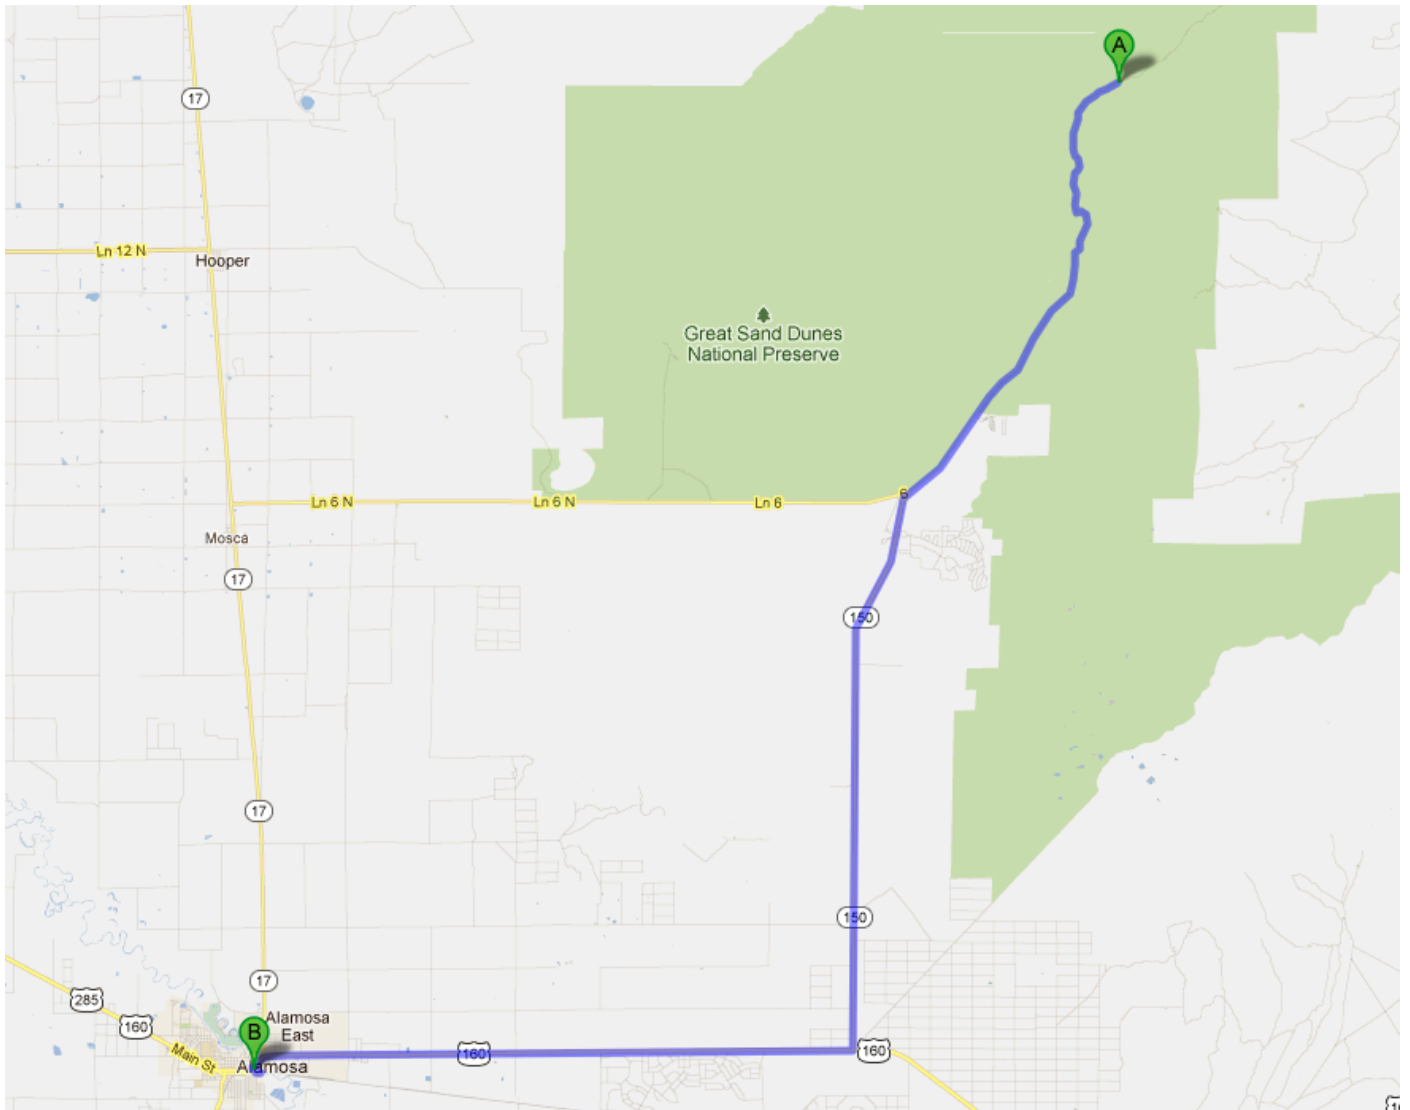

Lunch/DeBrief:

Cavillos Mexican Restaurant  
400 Main St., Alamosa

(See Important detail on back)

Kind of Roundabout to get to the parking lot...

1. Head southwest on CO 150 S
2. Turn right on US-160 W
3. Turn left onto Main St.
4. Main St. turns right and becomes La Due Ave
5. Turn left onto 6<sup>th</sup> St.
6. Turn left onto Main St.
7. Turn right onto La Due Ave
8. La Due Ave turns left and becomes Main St. (destination will be on the left).