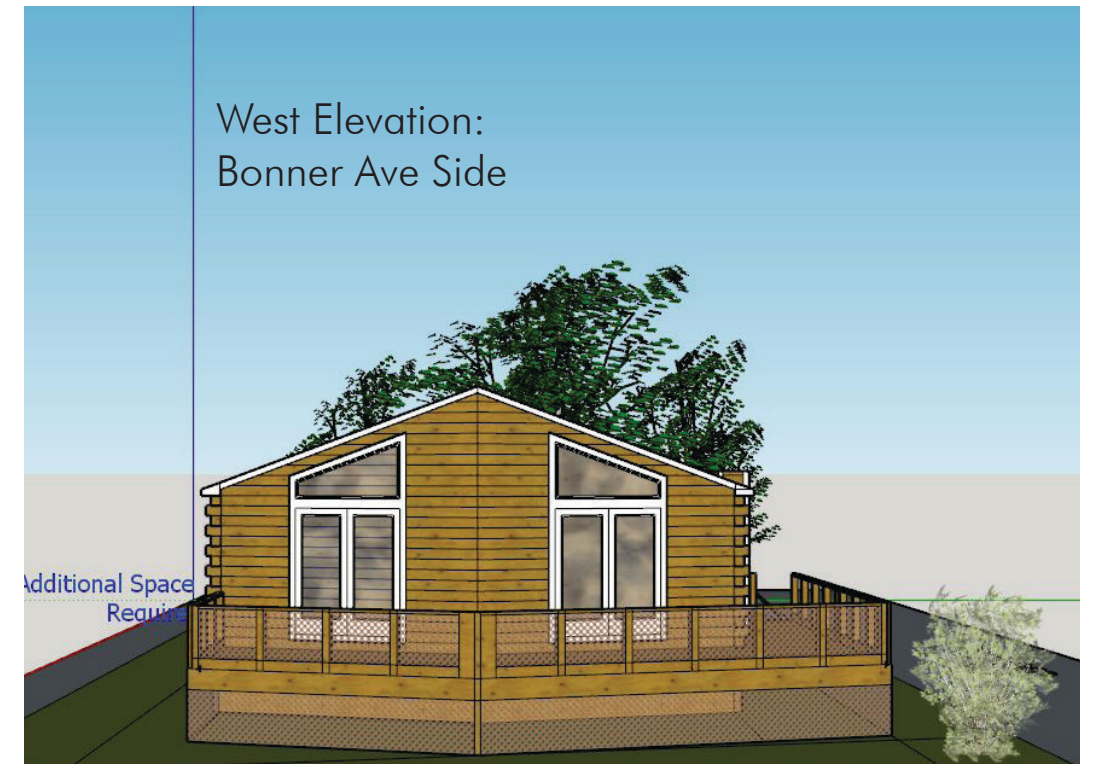

South Elevation:
3rd Street Side

East Elevation:
Ally Side

North Elevation:
Lot Side

West Elevation:
Bonner Ave Side

SITE: BONNER AVE LOT 7 RED LODGE, MT 59068 SCALE: 1:10 in/ft Property Owners: Erika Bloom, Ross K Kessler
Legal Description: Red Lodge Original Townsite, S27, T07 S, R20 E, RLOP LT 7 BLK 85

Bonner Ave Lot 7

SITE: BONNER AVE LOT 7 RED LODGE, MT 59068

SCALE: 1":10'

Property Owners: Erika Bloom, Ross K Kessler

Legal Description: Red Lodge Original Townsite, S27, T07 S, R20 E, RLOP LT 7 BLK 85

SITE: BONNER AVE LOT 7 RED LODGE, MT 59068 SCALE: 1":10' Property Owners: Erika Bloom, Ross K Kessler
Legal Description: Red Lodge Original Townsite, S27, T07 S, R20 E, RLOP LT 7 BLK 85
Design By: Chelsea Ditmore, chelseaditmore@gmail.com, 406-426-1874