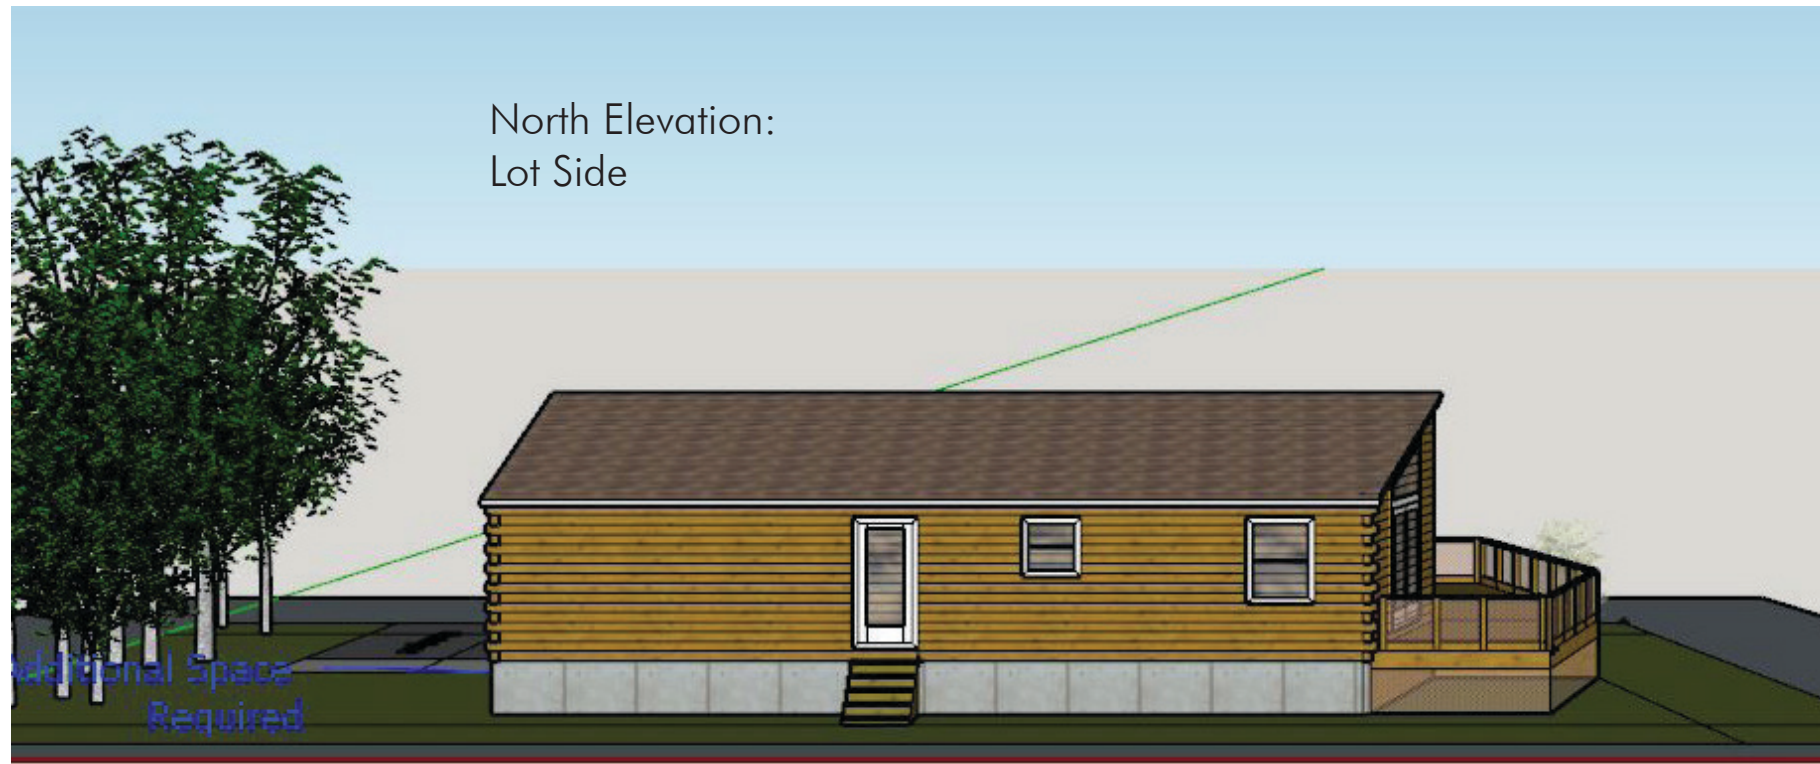

South Elevation:
3rd Street Side

East Elevation:
Ally Side

North Elevation:
Lot Side

West Elevation:
Bonner Ave Side

SITE: BONNER AVE LOT 7 RED LODGE, MT 59068 SCALE: 1:10 in/ft Property Owners: Erika Bloom, Ross K Kessler
Legal Description: Red Lodge Original Townsite, S27, T07 S, R20 E, RLOP LT 7 BLK 85

Bonner Ave Lot 7

SITE: BONNER AVE LOT 7 RED LODGE, MT 59068

SCALE: 1":10'

Property Owners: Erika Bloom, Ross K Kessler

Legal Description: Red Lodge Original Townsite, S27, T07 S, R20 E, RLOP LT 7 BLK 85

SITE: BONNER AVE LOT 7 RED LODGE, MT 59068 SCALE: 1":10' Property Owners: Erika Bloom, Ross K Kessler
Legal Description: Red Lodge Original Townsite, S27, T07 S, R20 E, RLOP LT 7 BLK 85
Design By: Chelsea Ditmore, chelseaditmore@gmail.com, 406-426-1874