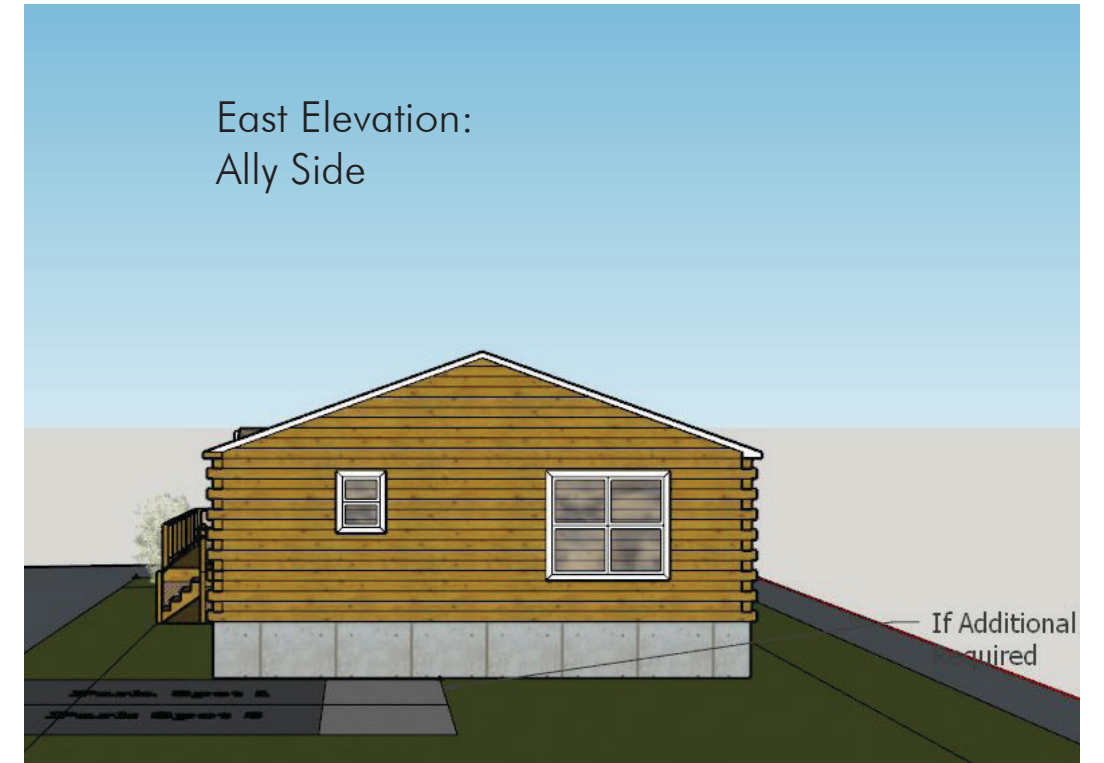

South Elevation:
3rd Street Side

East Elevation:
Ally Side

North Elevation:
Lot Side

West Elevation:
Bonner Ave Side

SITE: BONNER AVE LOT 7 RED LODGE, MT 59068 SCALE: 1:10 in/ft Property Owners: Erika Bloom, Ross K Kessler
Legal Description: Red Lodge Original Townsite, S27, T07 S, R20 E, RLOP LT 7 BLK 85

Bonner Ave Lot 7

SITE: BONNER AVE LOT 7 RED LODGE, MT 59068

SCALE: 1":10'

Property Owners: Erika Bloom, Ross K Kessler

Legal Description: Red Lodge Original Townsite, S27, T07 S, R20 E, RLOP LT 7 BLK 85

SITE: BONNER AVE LOT 7 RED LODGE, MT 59068 SCALE: 1":10' Property Owners: Erika Bloom, Ross K Kessler
Legal Description: Red Lodge Original Townsite, S27, T07 S, R20 E, RLOP LT 7 BLK 85
Design By: Chelsea Ditmore, chelseaditmore@gmail.com, 406-426-1874