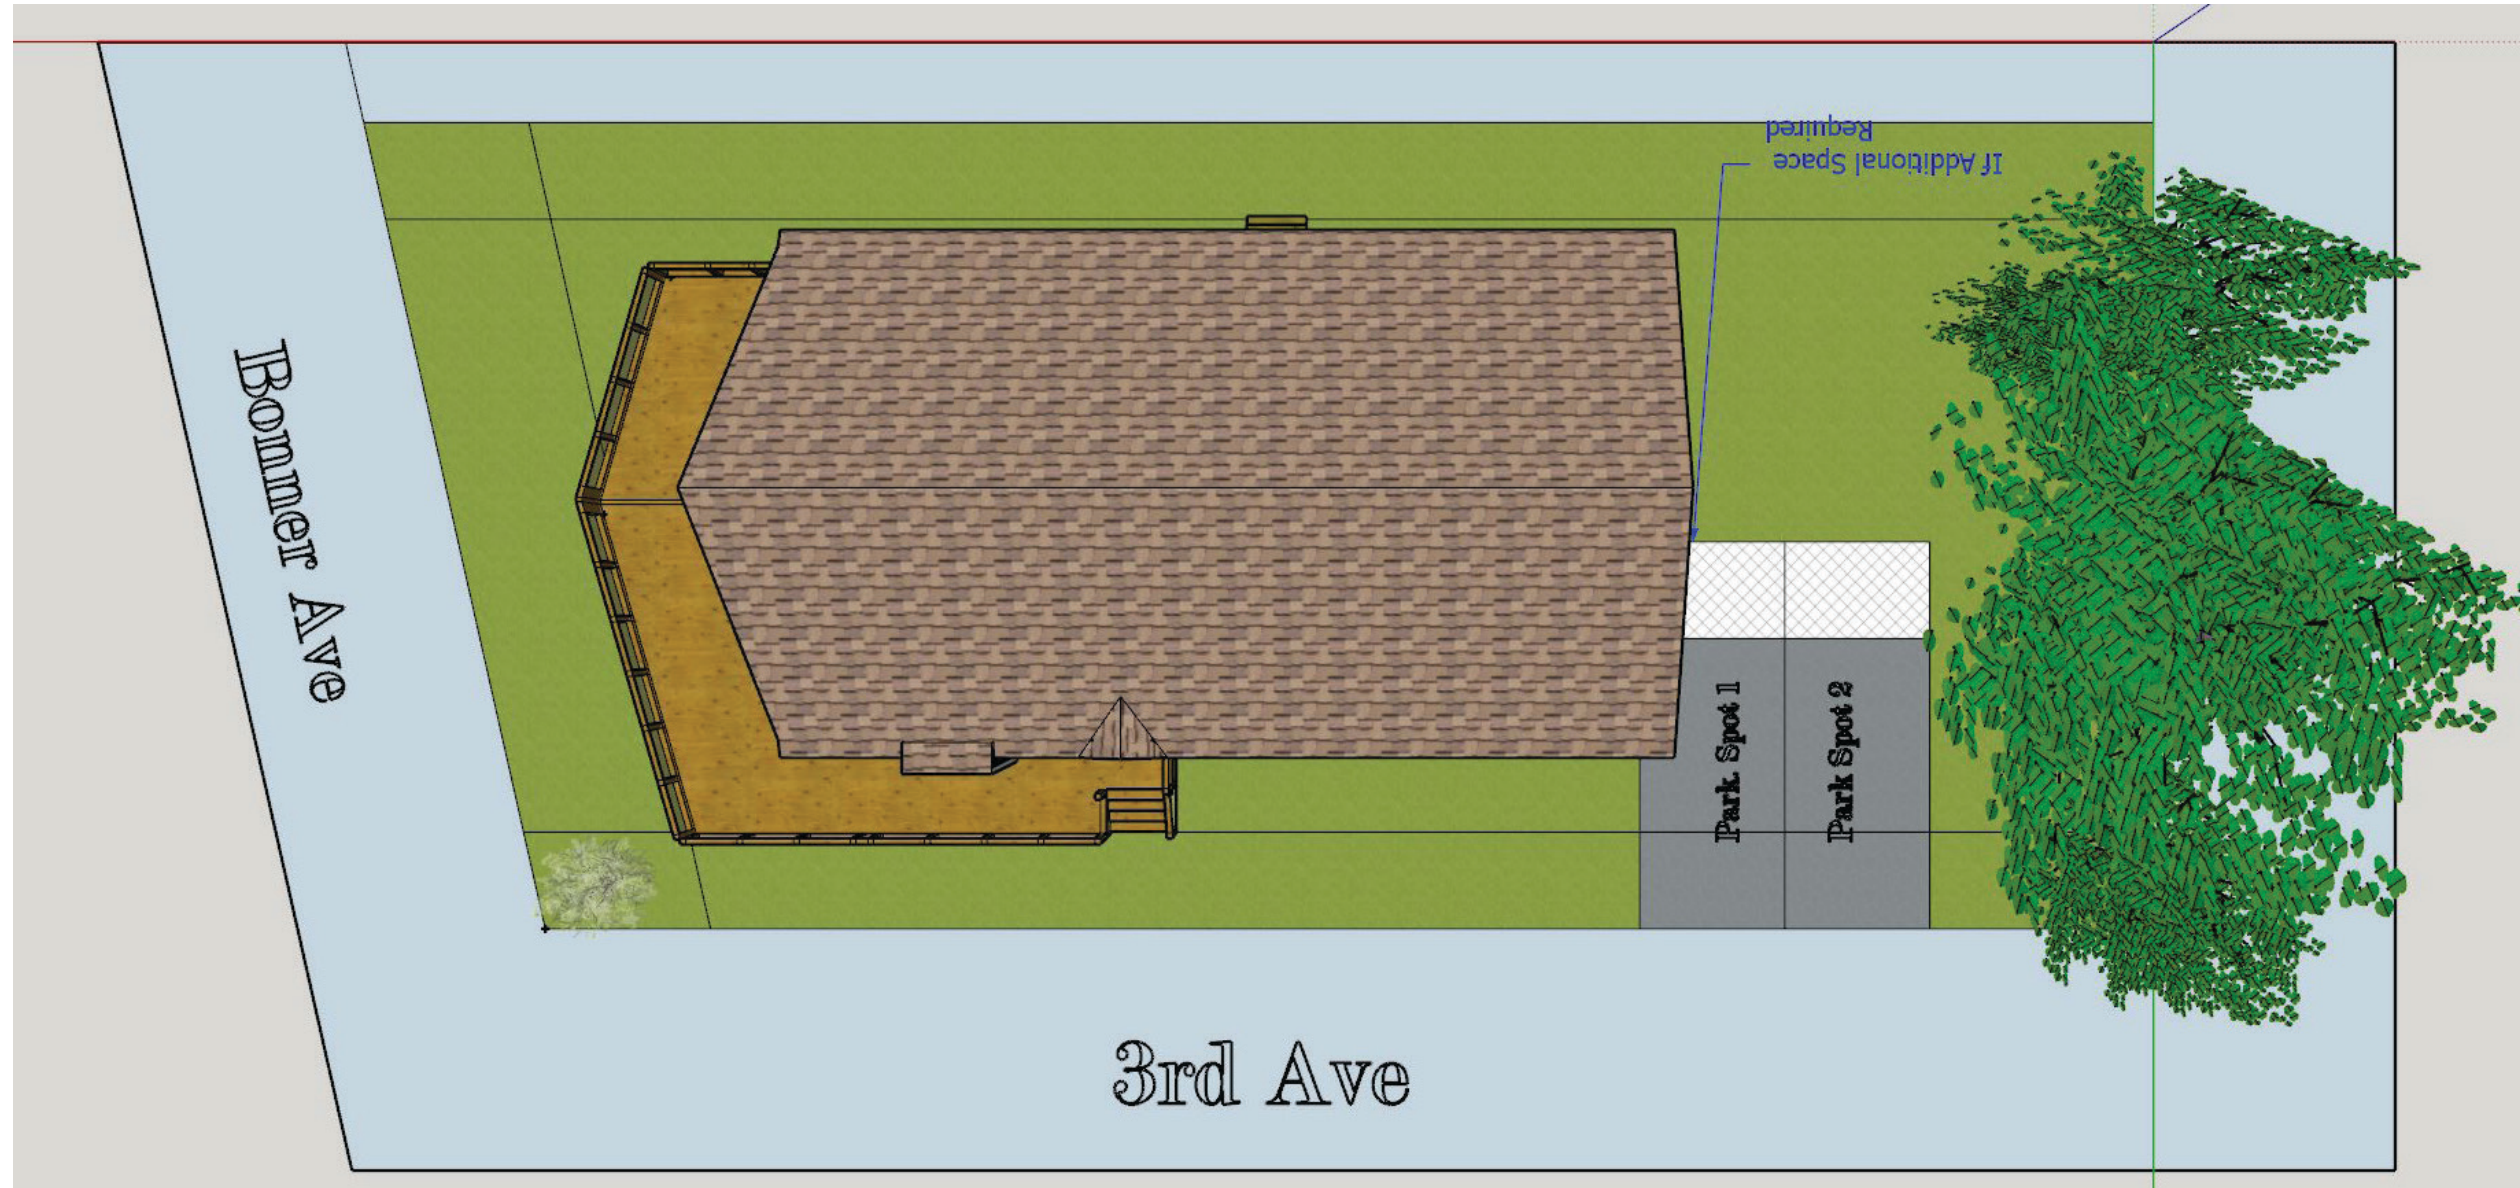

South Elevation:
3rd Street Side

East Elevation:
Ally Side

North Elevation:
Lot Side

West Elevation:
Bonner Ave Side

SITE: BONNER AVE LOT 7 RED LODGE, MT 59068 SCALE: 1:10 in/ft Property Owners: Erika Bloom, Ross K Kessler
Legal Description: Red Lodge Original Townsite, S27, T07 S, R20 E, RLOP LT 7 BLK 85

Bonner Ave Lot 7

SITE: BONNER AVE LOT 7 RED LODGE, MT 59068

SCALE: 1":10'

Property Owners: Erika Bloom, Ross K Kessler

Legal Description: Red Lodge Original Townsite, S27, T07 S, R20 E, RLOP LT 7 BLK 85

SITE: BONNER AVE LOT 7 RED LODGE, MT 59068 SCALE: 1":10' Property Owners: Erika Bloom, Ross K Kessler
Legal Description: Red Lodge Original Townsite, S27, T07 S, R20 E, RLOP LT 7 BLK 85
Design By: Chelsea Ditmore, chelseaditmore@gmail.com, 406-426-1874