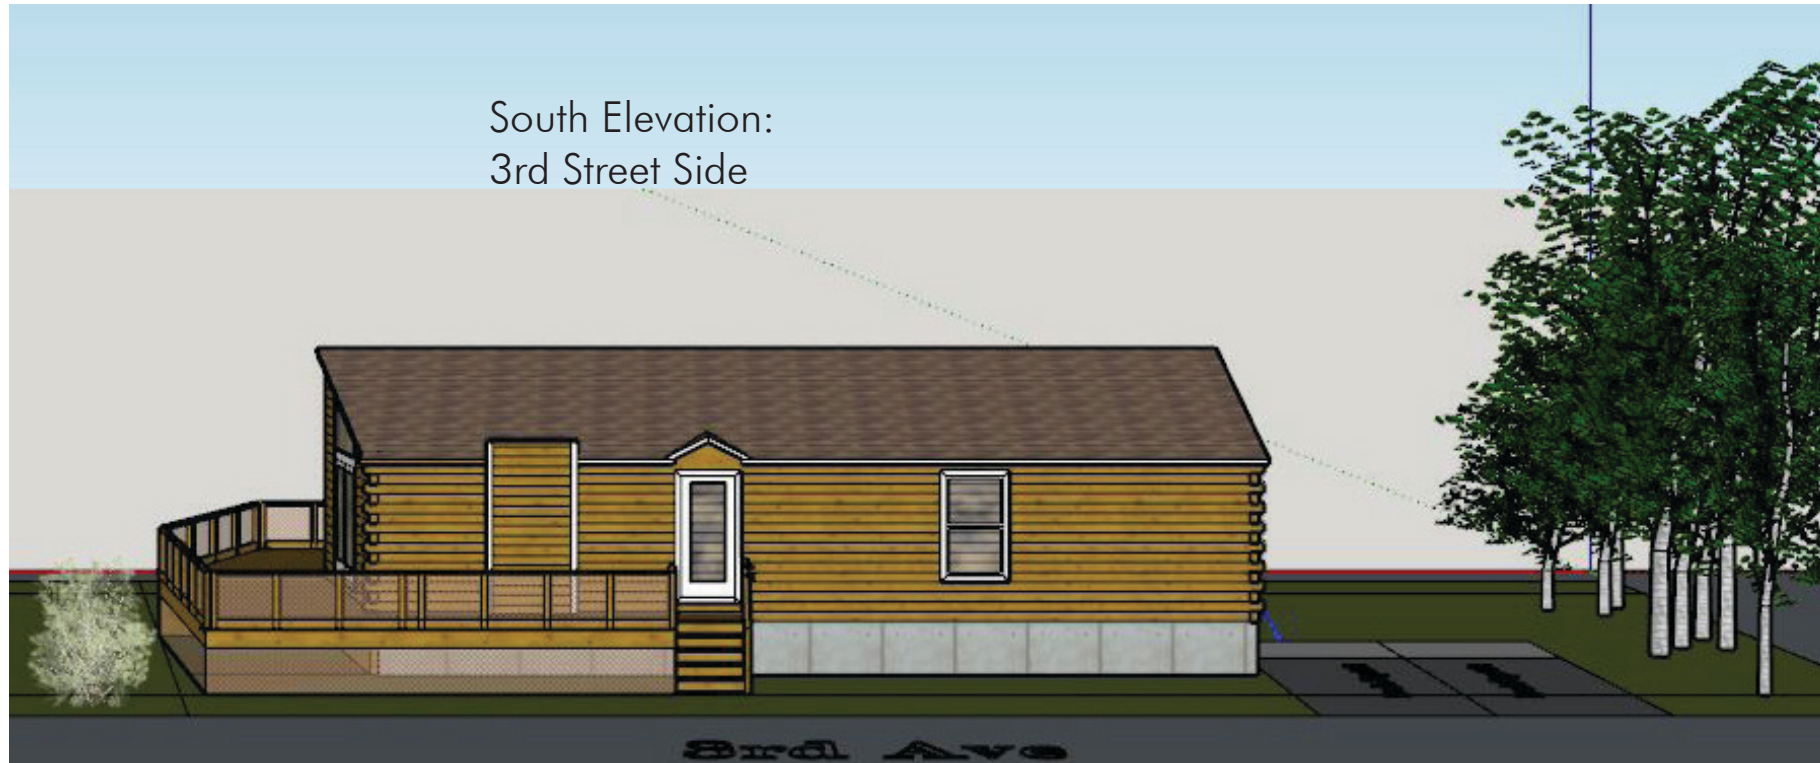

South Elevation:
3rd Street Side

East Elevation:
Ally Side

North Elevation:
Lot Side

West Elevation:
Bonner Ave Side

SITE: BONNER AVE LOT 7 RED LODGE, MT 59068 SCALE: 1:10 in/ft Property Owners: Erika Bloom, Ross K Kessler
Legal Description: Red Lodge Original Townsite, S27, T07 S, R20 E, RLOP LT 7 BLK 85

Bonner Ave Lot 7

SITE: BONNER AVE LOT 7 RED LODGE, MT 59068

SCALE: 1":10'

Property Owners: Erika Bloom, Ross K Kessler

Legal Description: Red Lodge Original Townsite, S27, T07 S, R20 E, RLOP LT 7 BLK 85

SITE: BONNER AVE LOT 7 RED LODGE, MT 59068 SCALE: 1":10' Property Owners: Erika Bloom, Ross K Kessler
Legal Description: Red Lodge Original Townsite, S27, T07 S, R20 E, RLOP LT 7 BLK 85
Design By: Chelsea Ditmore, chelseaditmore@gmail.com, 406-426-1874