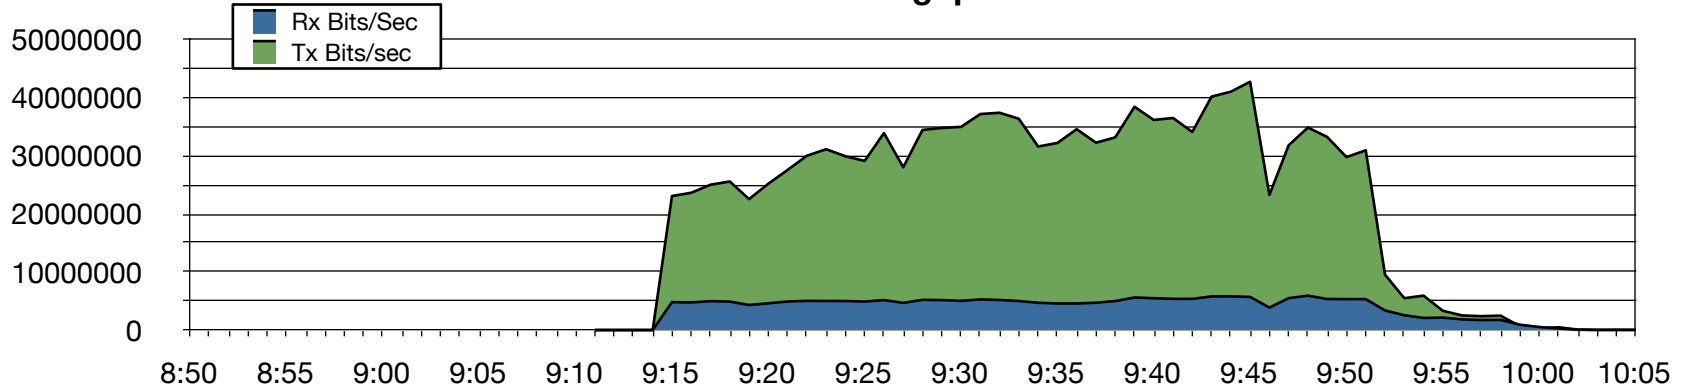

Big Blue Button Stress Test 4 May 2010 9:00 CDT

Throughput

CPU Utilization

8 Users Online - 8:50

60 Users Online - 9:11

Begin Webcam Test - 9:23

130+ Webcams - 9:27

Fred says "Go for Broke" - 9:44

Fred reports 163 - 9:48

End of Test - 9:50