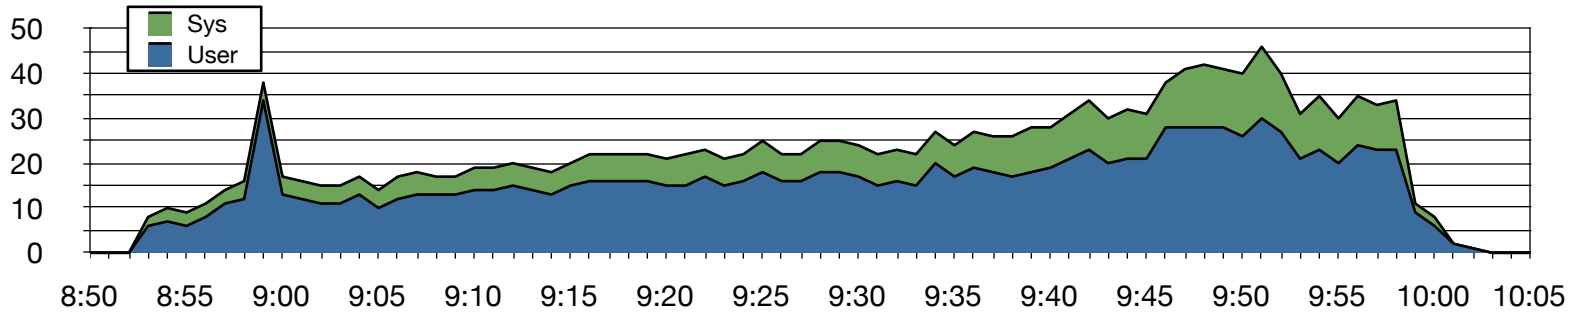

Big Blue Button Stress Test 4 May 2010 9:00 CDT

Throughput

CPU Utilization

8 Users Online - 8:50

60 Users Online - 9:11

Begin Webcam Test - 9:23

130+ Webcams - 9:27

Fred says "Go for Broke" - 9:44

Fred reports 163 - 9:48

End of Test - 9:50