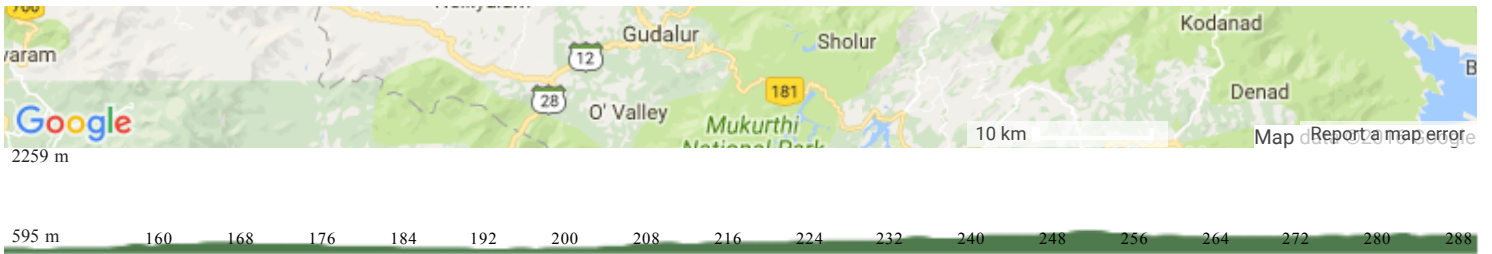

plotaroute.com - Bengaluru-Mysuru-Kalpetta-Ooty-Mysuru-Bengaluru (724.999 km) - Page 1 of 5

plotaroute.com - Bengaluru-Mysuru-Kalpetta-Ooty-Mysuru-Bengaluru (724.999 km) - Page 2 of 5

plotaroute.com - Bengaluru-Mysuru-Kalpetta-Ooty-Mysuru-Bengaluru (724.999 km) - Page 3 of 5

No	Km	Turn	Directions
68	651.506		Turn left at Dhanalakshmi Jewellers onto SH 3
69	651.526	→	Head east on SH 3 toward NH948
70	651.545	←	Turn left at the 1st cross street onto NH948
71	690.169	↖	Turn left to merge onto NH48
72	694.644		Take the exit onto NICE Bangalore Mysore Expressway
73	703.523	↖	Take the exit toward Outer Ring Rd
74	703.857	↖	Slight left onto Outer Ring Rd
75	715.401		Turn right onto NH75
76	715.624		Slight left to stay on NH75
77	722.530		At the roundabout, take the 1st exit onto NH44/NH75
78	724.798		Slight left toward Service Rd
79	724.849		Continue straight onto Service Rd