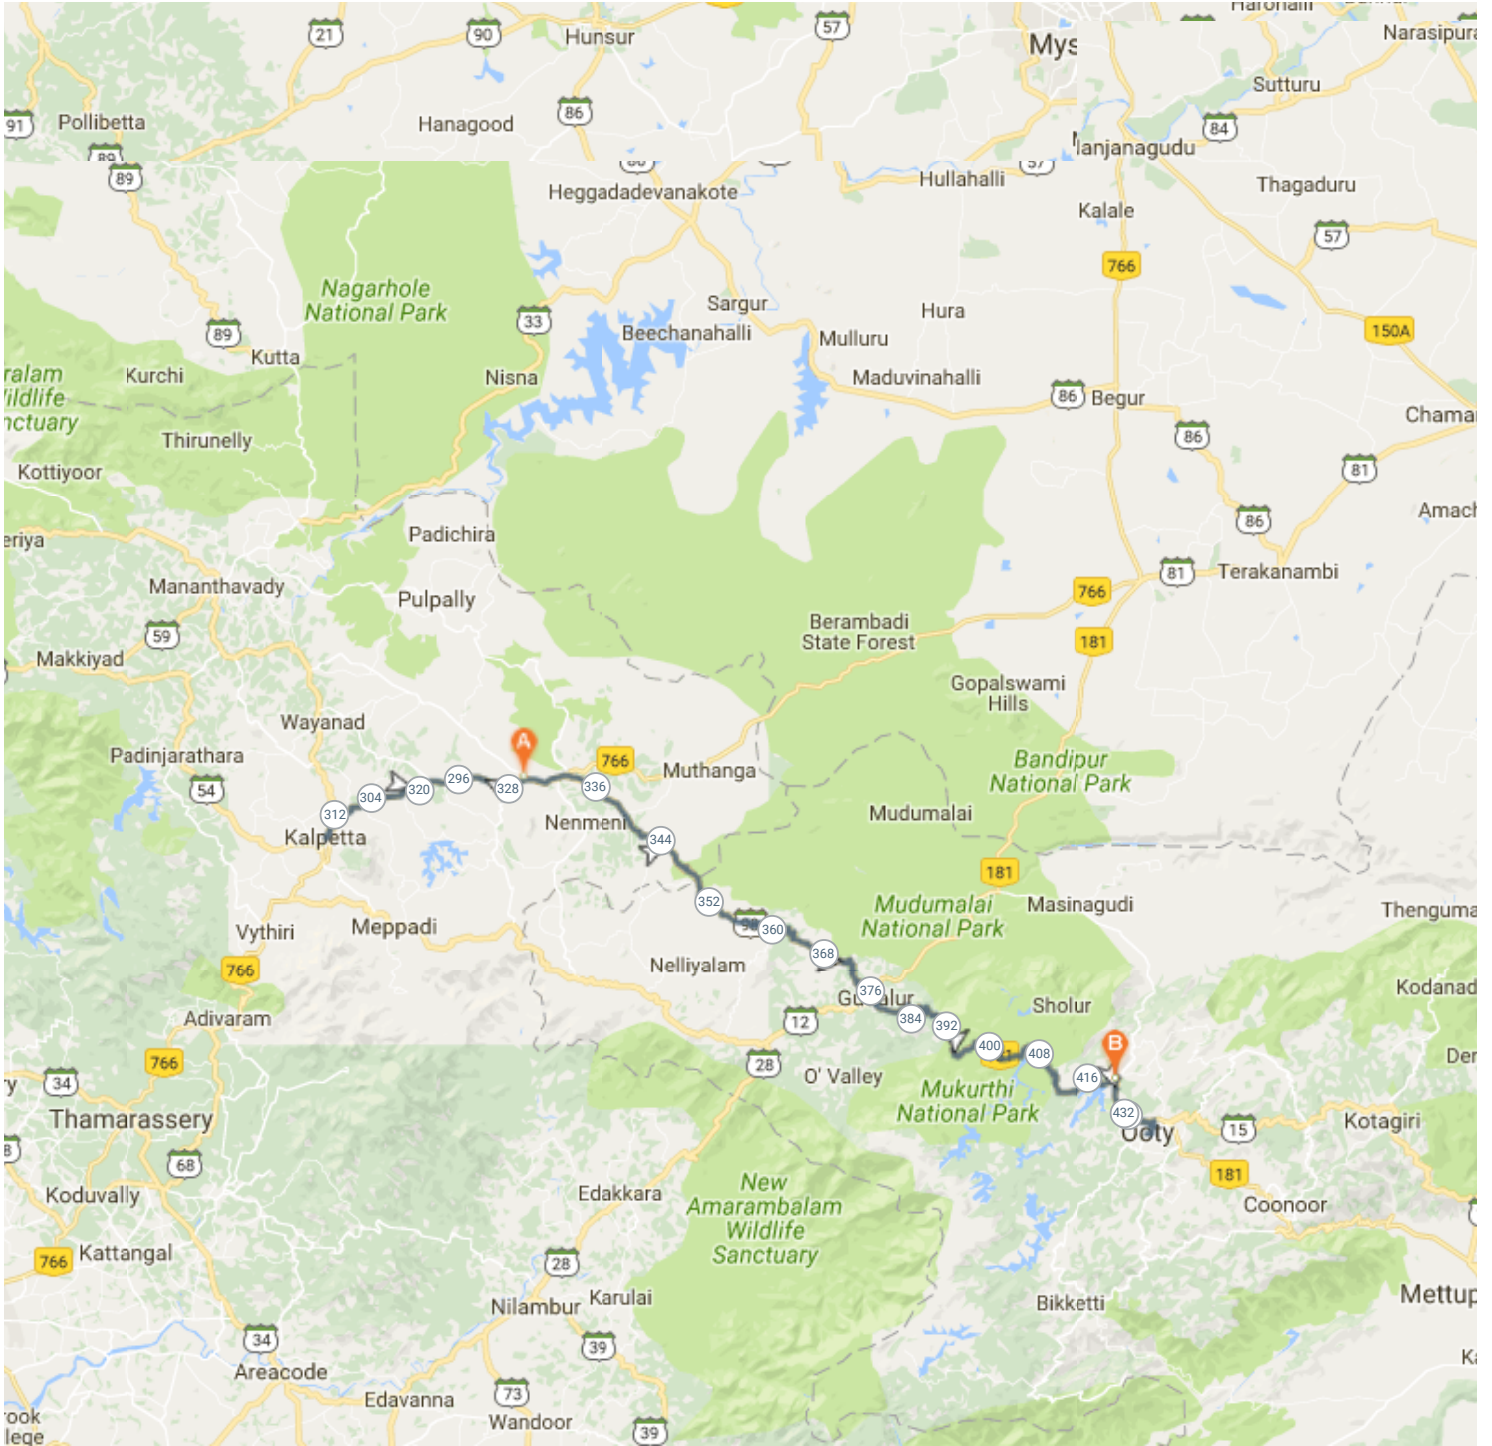

plotaroute.com - Bengaluru-Mysuru-Kalpetta-Ooty-Mysuru-Bengaluru (724.999 km) - Page 1 of 5

plotaroute.com - Bengaluru-Mysuru-Kalpetta-Ooty-Mysuru-Bengaluru (724.999 km) - Page 2 of 5

plotaroute.com - Bengaluru-Mysuru-Kalpetta-Ooty-Mysuru-Bengaluru (724.999 km) - Page 3 of 5

No	Km	Turn	Directions
68	651.506		Turn left at Dhanalakshmi Jewellers onto SH 3
69	651.526	→	Head east on SH 3 toward NH948
70	651.545	←	Turn left at the 1st cross street onto NH948
71	690.169	↖	Turn left to merge onto NH48
72	694.644		Take the exit onto NICE Bangalore Mysore Expressway
73	703.523	↖	Take the exit toward Outer Ring Rd
74	703.857	↖	Slight left onto Outer Ring Rd
75	715.401		Turn right onto NH75
76	715.624		Slight left to stay on NH75
77	722.530		At the roundabout, take the 1st exit onto NH44/NH75
78	724.798		Slight left toward Service Rd
79	724.849		Continue straight onto Service Rd