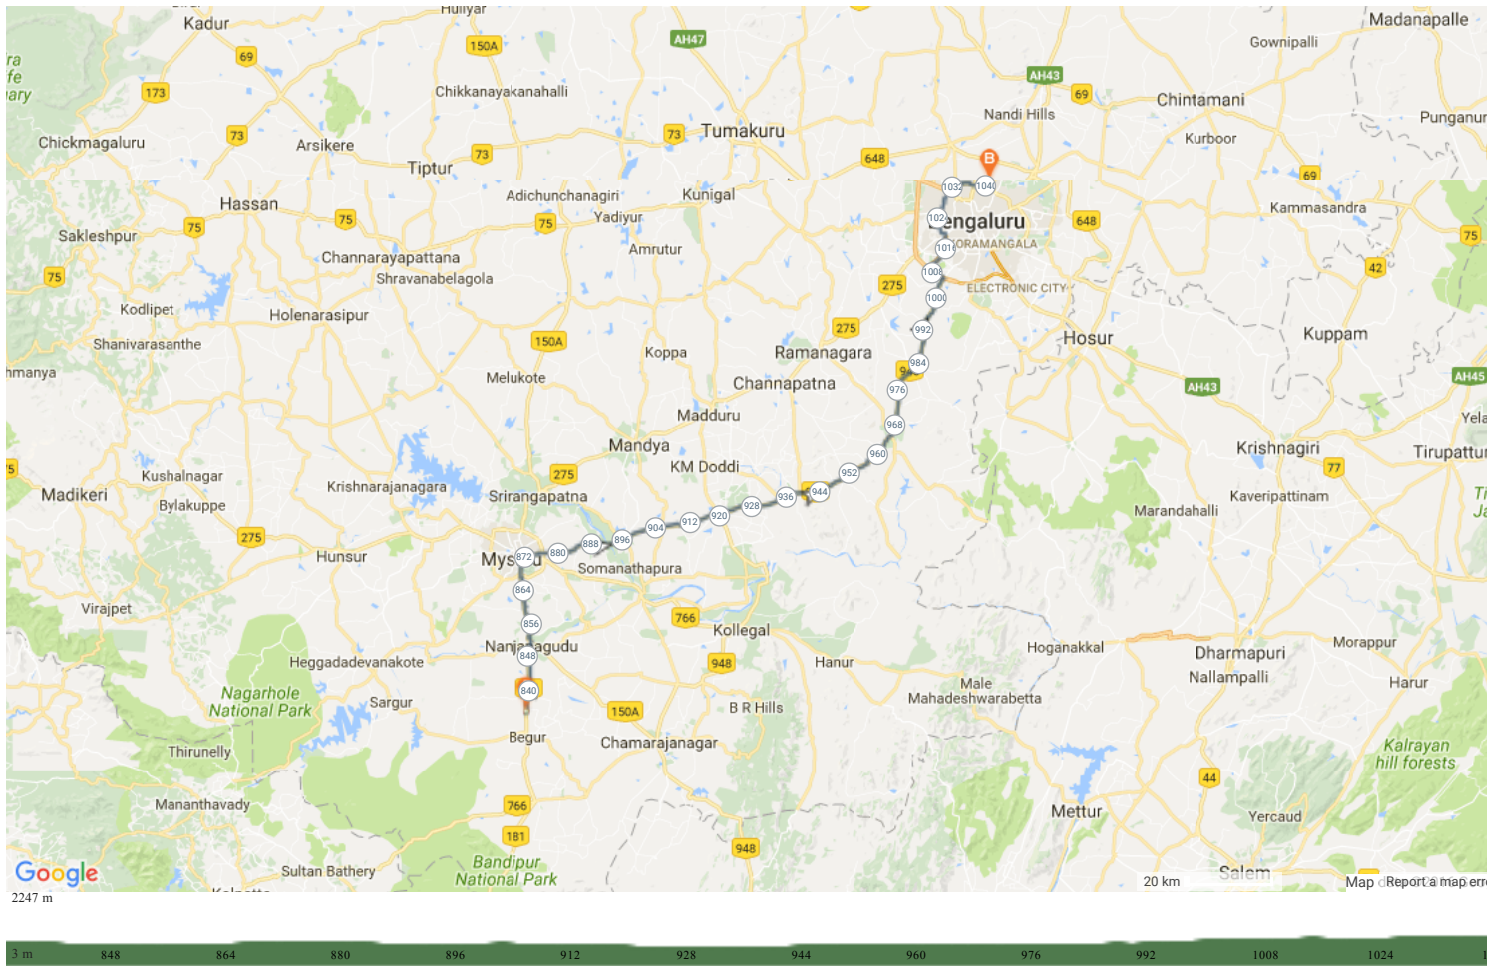

plotaroute.com - Bangalore-Madikeri-Kochi-Ooty-Mysore-Bangalore (1042.225 km) - Page 5 of 5

No	Km	Turn	Directions
1	0.000		Start near Service Rd, DadaMastan Layout, Manayata Tech Park, Nagavara, Bengaluru, Karnataka 560024, India
2	0.000		Head east on NH44/NH75
3	0.692		Turn left toward Service Rd
4	0.707	↘	Turn right onto Service Rd
5	0.812	↓	Sharp left toward Service Rd
6	1.234	↗	Continue onto Service Rd
7	1.284		Turn left onto Kempegowda Main Rd
8	1.305	→	Turn right at the 1st cross street toward NH44/NH75
9	1.671		Continue straight onto NH44/NH75
10	2.785		Continue straight to stay on NH44/NH75
11	3.878	↖	At the roundabout, take the 1st exit onto NH75
12	10.688	→	Turn right to stay on NH75
13	10.715	↗	Turn right to stay on NH75
14	11.047	←	Turn left onto Outer Ring Rd
15	21.522		Continue straight to stay on Outer Ring Rd
16	22.827	↖	Take the ramp to NICE Bangalore Mysore Expressway
17	23.067	↖	Continue onto NICE Bangalore Mysore Expressway
18	31.438	↖	Take the exit onto NH48
19	35.550		Take the exit toward NH948
20	36.010	↘	Turn right onto NH948
21	75.435		Head southwest on NH948 toward SH 92
22	121.825	↗	Turn right at Dr Babasaheb Ambedkar Cir onto Kollegala Main Rd/Mandya - Belakavadi Rd
23	122.801	←	Turn left onto Jattipalla - Kanakapura Rd/Malavalli - Mysore Rd/Mandya - Belakavadi Rd/Mysore Rd
24	123.009	↓	Make a U-turn
25	123.213	↓	Head east on Jattipalla - Kanakapura Rd/Malavalli - Mysore Rd/Mandya - Belakavadi Rd/Mysore Rd toward Kollegala Main Rd/Malavalli-Madduru Rd
26	123.221	↓	Make a U-turn at Kollegala Main Rd/Malavalli-Madduru Rd
27	166.034	←	Turn left at Teresian College Cir onto NH150A
28	166.359	→	At the roundabout, take the 2nd exit and stay on NH150A
29	170.538	↖	Head north on NH150A
30	170.577		Continue straight
31	171.747	↖	At Dr Shivarathri Rajendra Cir, take the 1st exit onto Bangalore Nilagiri Road/Chamaraja Double Road
32	173.060		At Ramaswamy Circle, continue straight
33	173.481	→	At the roundabout, take the 3rd exit onto Krishnaraja Boulevard Rd
34	174.518	←	Turn left onto Hunsur Rd/Mangalore - Mysore Hwy/Vinoba Rd
35	214.906	↖	Turn left onto Old BM Rd
36	215.867	↖	Slight left toward D.D. Urs rd
37	216.345		Turn left onto D.D. Urs rd
38	216.359	→	Turn right toward SJ Rd
39	216.820	←	Turn left onto SJ Rd
40	217.030	↓	Head north on SJ Rd
41	217.823	←	At Petrol Station, SJ Rd turns left and becomes Old BM Rd
42	218.600		Continue straight to stay on Old BM Rd
43	220.386	↖	Slight left onto NH275
44	261.371		Head southwest on NH275
45	289.697	↗	Turn right
46	289.701	↖	Turn left at Chain Gate Junction
47	289.739	↗	Slight right
48	290.349	↖	Turn left
49	291.250	↘	Sharp right at Aji Mada Sridevaiah Cir onto Madikeri Rd/Madikeri - Virajpet Rd
50	291.451	↖	At Alankar Enterprises, Madikeri Rd/Madikeri - Virajpet Rd turns left and becomes College Rd