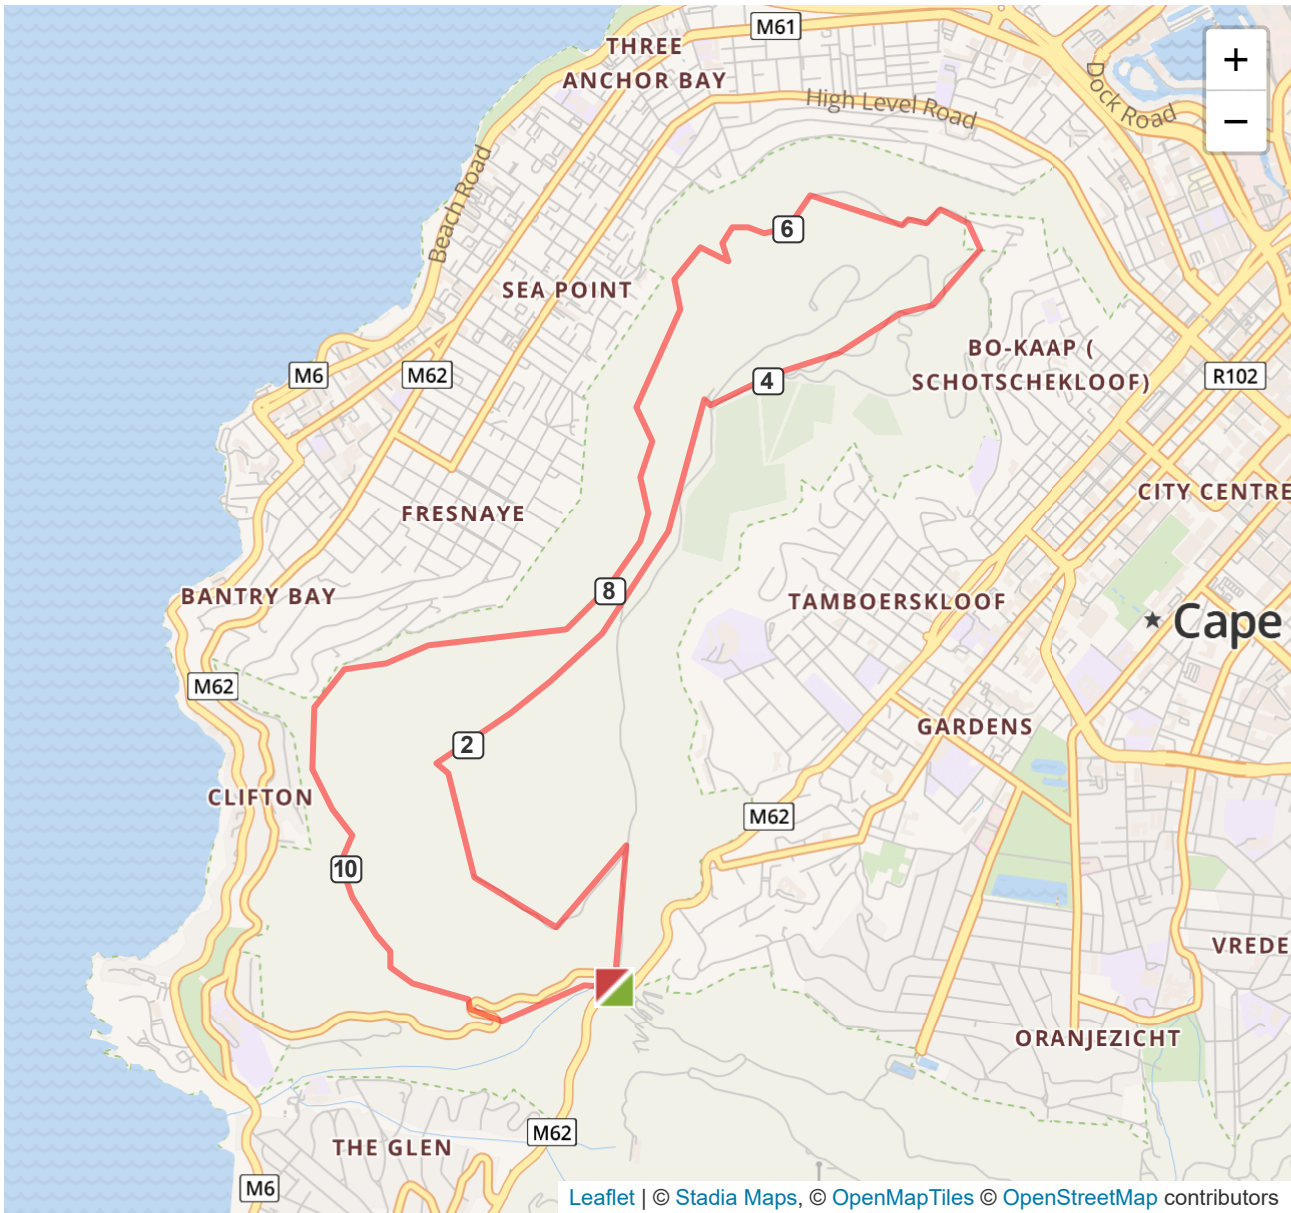

mapometer - unnamed route

Leaflet | © Stadia Maps, © OpenMapTiles © OpenStreetMap contributors

Distance
11.49 km

ascent
507 m

descent
509 m