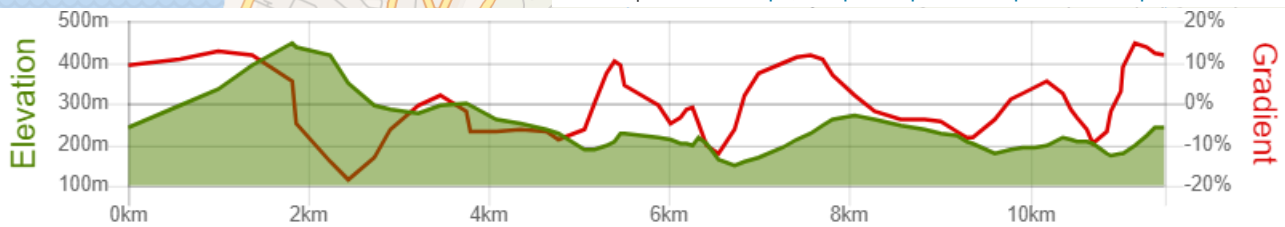

mapometer - unnamed route

Leaflet | © Stadia Maps, © OpenMapTiles © OpenStreetMap contributors

Distance
11.49 km

ascent
507 m

descent
509 m