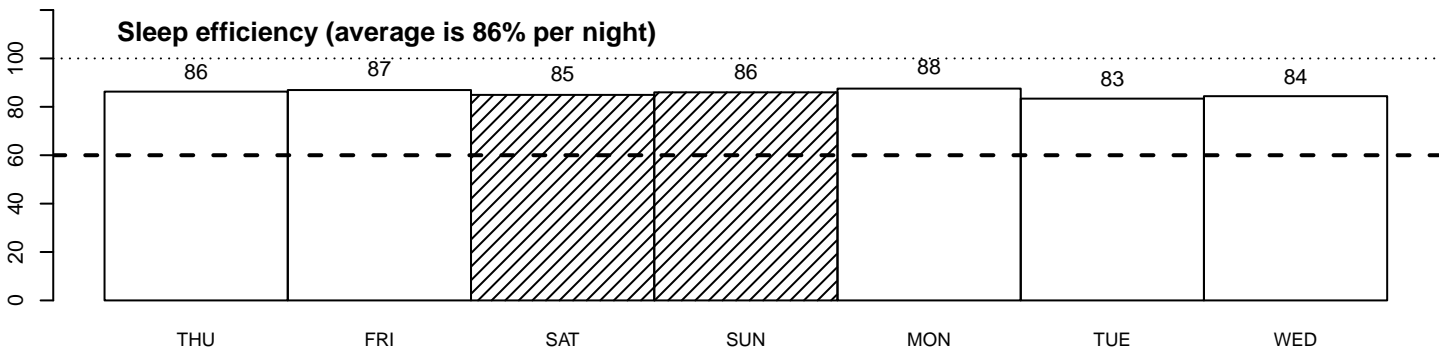

Activity and sleep report: 1034.bin

Day 1: Thursday | 9 Dec 2021

Angle of sensor's z-axis relative to horizontal plane:

Arm movement:

Day 2: Friday | 10 Dec 2021

Angle of sensor's z-axis relative to horizontal plane:

Arm movement:

Day 3: Saturday | 11 Dec 2021

Angle of sensor's z-axis relative to horizontal plane:

Arm movement:

Day 4: Sunday | 12 Dec 2021

Angle of sensor's z-axis relative to horizontal plane:

Arm movement:

Day 5: Monday | 13 Dec 2021

Angle of sensor's z-axis relative to horizontal plane:

Arm movement:

Day 6: Tuesday | 14 Dec 2021

Angle of sensor's z-axis relative to horizontal plane:

Arm movement:

Day 7: Wednesday | 15 Dec 2021