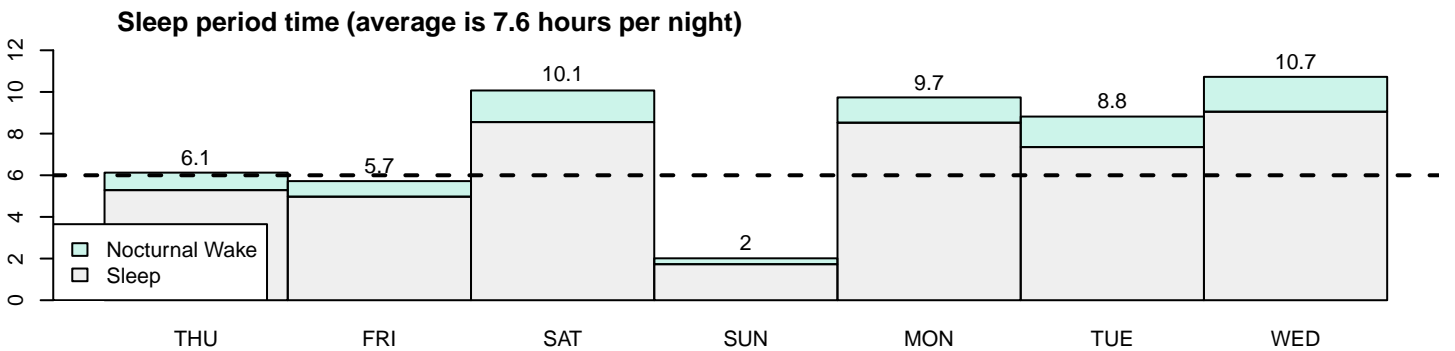

Activity and sleep report: 1034.bin

Day 1: Thursday | 9 Dec 2021

Angle of sensor's z-axis relative to horizontal plane:

Arm movement:

Day 2: Friday | 10 Dec 2021

Angle of sensor's z-axis relative to horizontal plane:

Arm movement:

Day 3: Saturday | 11 Dec 2021

Angle of sensor's z-axis relative to horizontal plane:

Arm movement:

Day 4: Sunday | 12 Dec 2021

Angle of sensor's z-axis relative to horizontal plane:

Arm movement:

Day 5: Monday | 13 Dec 2021

Angle of sensor's z-axis relative to horizontal plane:

Arm movement:

Day 6: Tuesday | 14 Dec 2021

Angle of sensor's z-axis relative to horizontal plane:

Arm movement:

Day 7: Wednesday | 15 Dec 2021