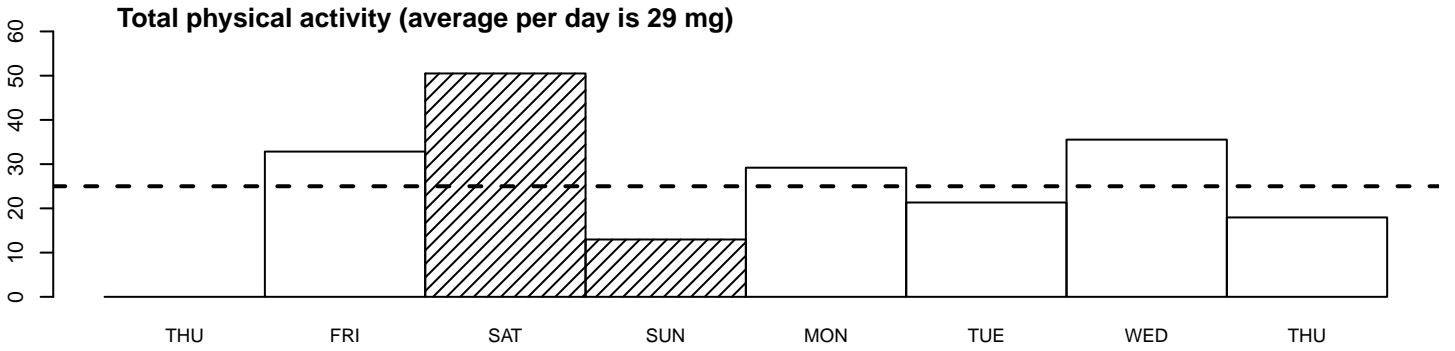

Activity and sleep report: 1034.bin

Day 1: Thursday | 9 Dec 2021

Angle of sensor's z-axis relative to horizontal plane:

Arm movement:

Day 2: Friday | 10 Dec 2021

Angle of sensor's z-axis relative to horizontal plane:

Arm movement:

Day 3: Saturday | 11 Dec 2021

Angle of sensor's z-axis relative to horizontal plane:

Arm movement:

Day 4: Sunday | 12 Dec 2021

Angle of sensor's z-axis relative to horizontal plane:

Arm movement:

Day 5: Monday | 13 Dec 2021

Angle of sensor's z-axis relative to horizontal plane:

Arm movement:

Day 6: Tuesday | 14 Dec 2021

Angle of sensor's z-axis relative to horizontal plane:

Arm movement:

Day 7: Wednesday | 15 Dec 2021