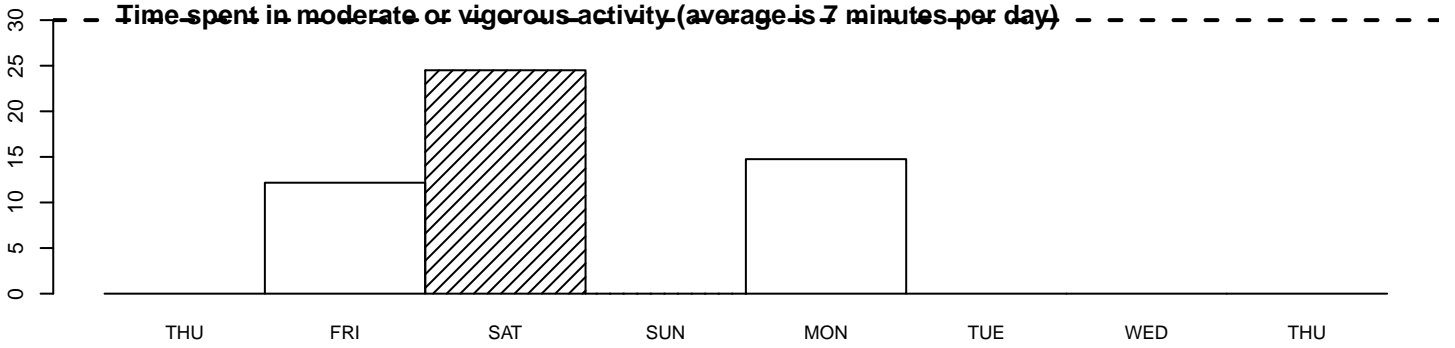

Activity and sleep report: 1034.bin

Day 1: Thursday | 9 Dec 2021

Angle of sensor's z-axis relative to horizontal plane:

Arm movement:

Day 2: Friday | 10 Dec 2021

Angle of sensor's z-axis relative to horizontal plane:

Arm movement:

Day 3: Saturday | 11 Dec 2021

Angle of sensor's z-axis relative to horizontal plane:

Arm movement:

Day 4: Sunday | 12 Dec 2021

Angle of sensor's z-axis relative to horizontal plane:

Arm movement:

Day 5: Monday | 13 Dec 2021

Angle of sensor's z-axis relative to horizontal plane:

Arm movement:

Day 6: Tuesday | 14 Dec 2021

Angle of sensor's z-axis relative to horizontal plane:

Arm movement:

Day 7: Wednesday | 15 Dec 2021