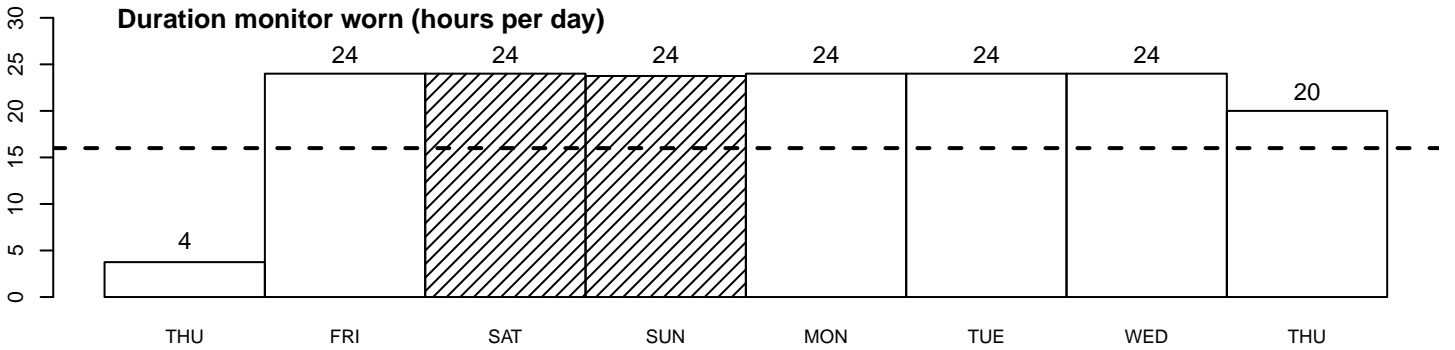

Activity and sleep report: 1034.bin

Day 1: Thursday | 9 Dec 2021

Angle of sensor's z-axis relative to horizontal plane:

Arm movement:

Day 2: Friday | 10 Dec 2021

Angle of sensor's z-axis relative to horizontal plane:

Arm movement:

Day 3: Saturday | 11 Dec 2021

Angle of sensor's z-axis relative to horizontal plane:

Arm movement:

Day 4: Sunday | 12 Dec 2021

Angle of sensor's z-axis relative to horizontal plane:

Arm movement:

Day 5: Monday | 13 Dec 2021

Angle of sensor's z-axis relative to horizontal plane:

Arm movement:

Day 6: Tuesday | 14 Dec 2021

Angle of sensor's z-axis relative to horizontal plane:

Arm movement:

Day 7: Wednesday | 15 Dec 2021