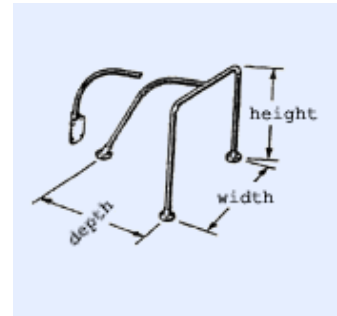

Attention powerboat owners, need a new bow rail? White Water can fabricate one for you. We have built & shipped powerboat rails in tube diameters from 7/8" to 1-1/4" and as long as 36 feet. [Give us a call, or e-mail](#) us and we'll discuss your needs and send you a measuring guide.

Handles

ORDER INFO

Radar Arch

ORDER INFO

Mast Guard

Please specify tube size: 1" or 1½" etc. Also socket or welded plate bases.

ORDER INFO

Dorade Guard

Please specify tube size: 1" or 1½" etc. Also socket or welded plate bases.

ORDER INFO

Angle Guard (Pedestal guard)

ORDER INFO