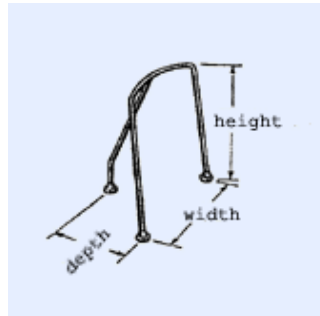

Attention powerboat owners, need a new bow rail? White Water can fabricate one for you. We have built & shipped powerboat rails in tube diameters from 7/8" to 1-1/4" and as long as 36 feet. [Give us a call, or e-mail](#) us and we'll discuss your needs and send you a measuring guide.

Handles

ORDER INFO

Radar Arch

ORDER INFO

Mast Guard

Please specify tube size: 1" or 1½" etc. Also socket or welded plate bases.

ORDER INFO

Dorade Guard

Please specify tube size: 1" or 1½" etc. Also socket or welded plate bases.

ORDER INFO

Angle Guard (Pedestal guard)

ORDER INFO