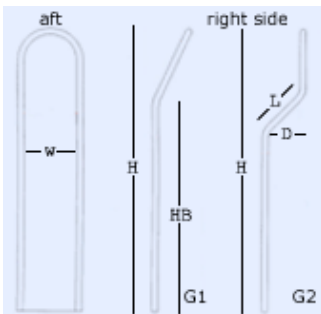

Attention powerboat owners, need a new bow rail? White Water can fabricate one for you. We have built & shipped powerboat rails in tube diameters from 7/8" to 1-1/4" and as long as 36 feet. [Give us a call, or e-mail](#) us and we'll discuss your needs and send you a measuring guide.

Handles

ORDER INFO

Radar Arch

ORDER INFO

Mast Guard

Please specify tube size: 1" or 1½" etc. Also socket or welded plate bases.

ORDER INFO

Dorade Guard

Please specify tube size: 1" or 1½" etc. Also socket or welded plate bases.

ORDER INFO

Angle Guard (Pedestal guard)

ORDER INFO