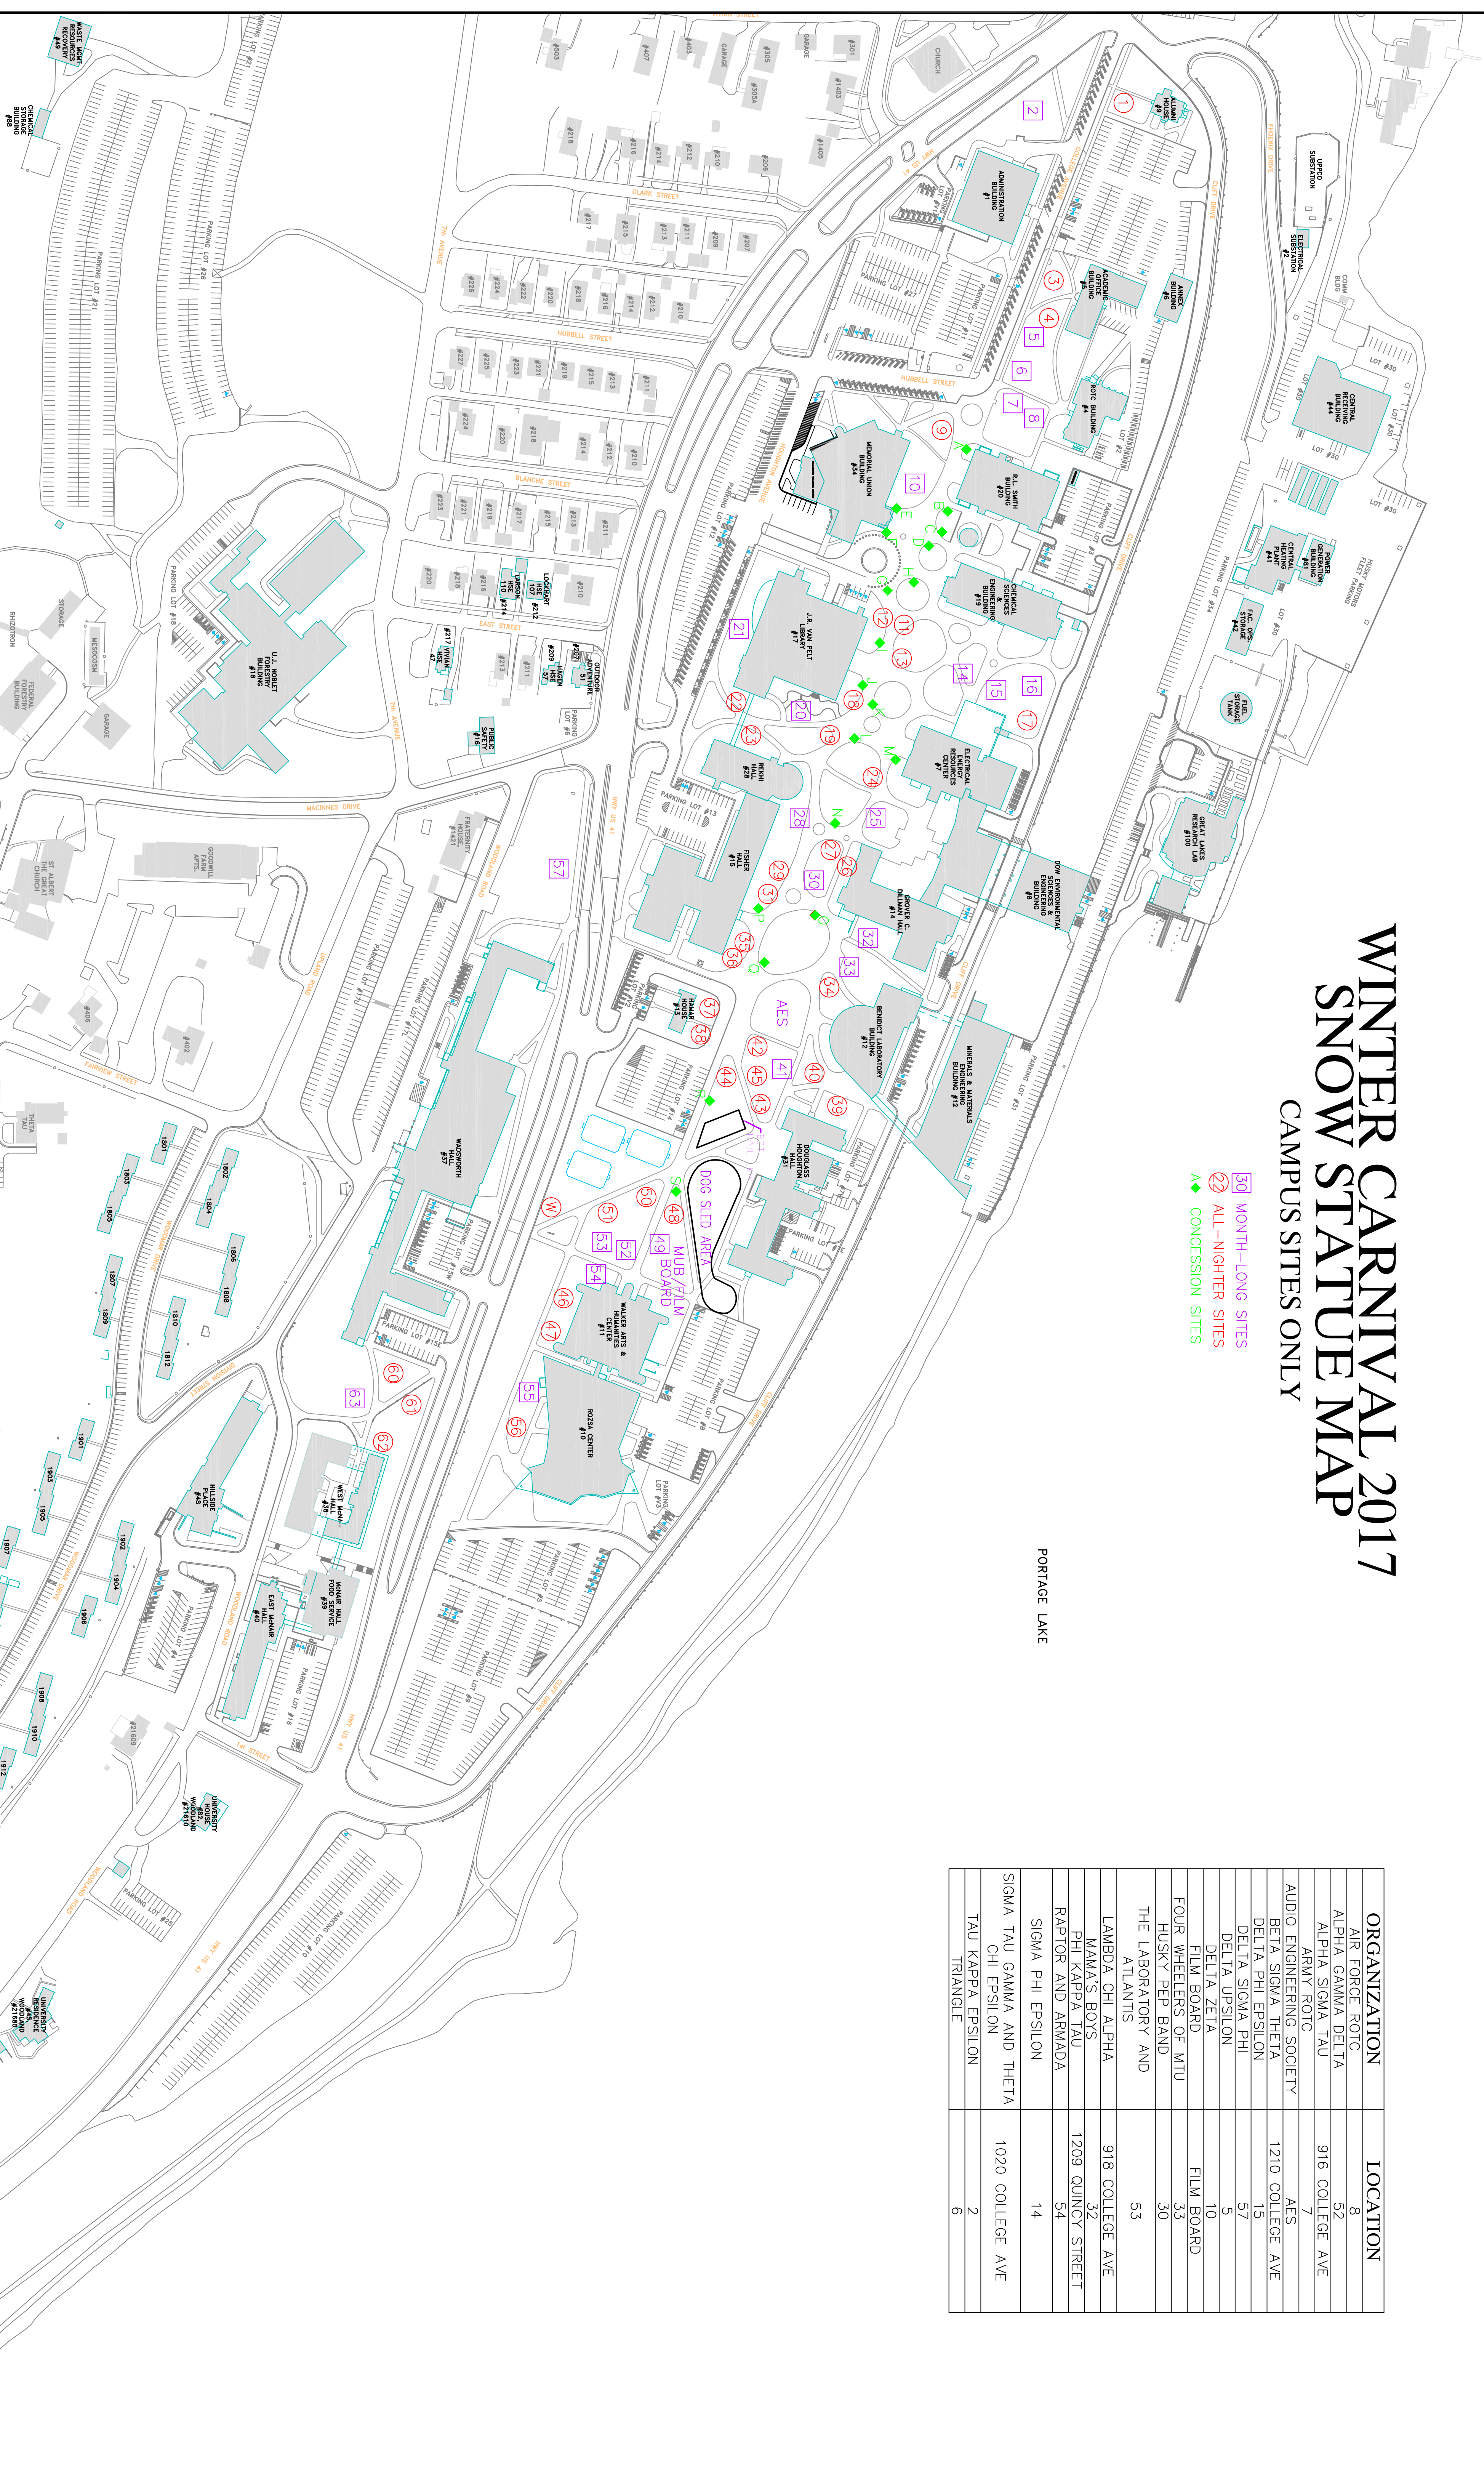

# WINTER CARNIVAL 2017 SNOW STATUE MAP

## CAMPUS SITES ONLY

- 30 MONTH-LONG SITES
- 22 ALL-NIGHTER SITES
- ◆ 6 CONCESSION SITES

ORGANIZATION	LOCATION
AIR FORCE ROTC	8
ALPHA GAMMA DELTA	52
ALPHA SIGMA TAU	916 COLLEGE AVE
ARMY ROTC	7
AUDIO ENGINEERING SOCIETY	AES
BETA SIGMA THETA	1210 COLLEGE AVE
DELTA PHI EPSILON	15
DELTA SIGMA PHI	57
DELTA UPSILON	5
DELTA ZETA	10
FILM BOARD	FILM BOARD
FOUR WHEELERS OF MTU	33
HUSKY PEP BAND	30
THE LABORATORY AND ATLANTIS	53
LAMBDA CHI ALPHA	918 COLLEGE AVE
MAMA'S BOYS	32
PHI KAPPA TAU	1209 QUINCY STREET
RAPTOR AND ARMADA	54
SIGMA PHI EPSILON	14
SIGMA TAU GAMMA AND THETA CHI EPSILON	1020 COLLEGE AVE
TAU KAPPA EPSILON TRIANGLE	2 6