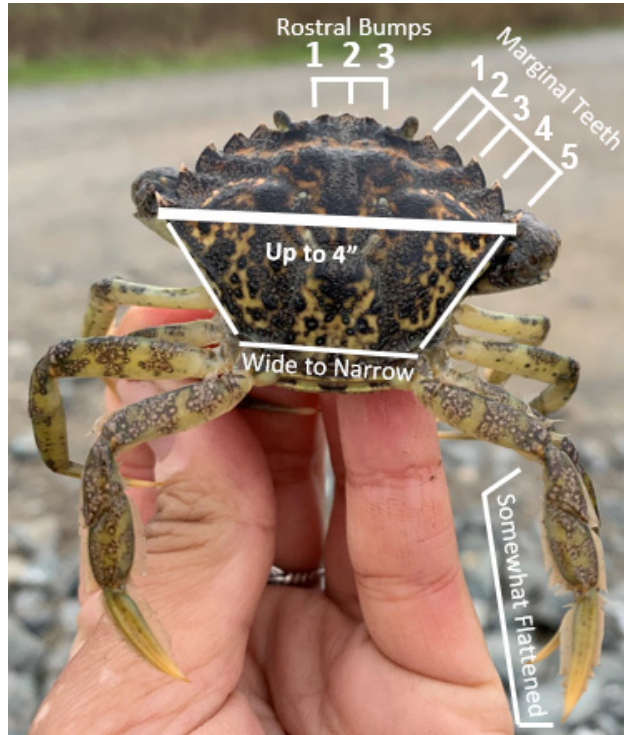

# REPORT INVASIVE EUROPEAN GREEN CRAB

European green crabs may be present in this area

If you find a suspected European green crab or their shell, please photograph it, note the location, and report to the Washington Department of Fish and Wildlife:

[wdfw.wa.gov/greencrab](https://wdfw.wa.gov/greencrab)

Or contact us at:

Phone: 1-888-WDFW-AIS

Email: [ais@dfw.wa.gov](mailto:ais@dfw.wa.gov)

European green crab (*Carcinus maenas*) are a damaging invasive species that pose a threat to economic, environmental, and cultural resources. Typically smaller than your fist and found in shallow intertidal areas, these shore crabs are not always green and may be orange, red, or yellow in color. WDFW, Tribes, and partners are working to trap and control infestations.

**As a Prohibited species, it is illegal to possess or transport live European green crab in Washington.**

Native crab species commonly mistaken for European green crabs include:

Hairy helmet crab

Hairy shore crab

Purple shore crab

Spider/kelp crab

WASHINGTON STATE  
RECREATION AND CONSERVATION OFFICE  
Washington Invasive  
Species Council

Washington  
Department of  
**FISH** and  
**WILDLIFE**