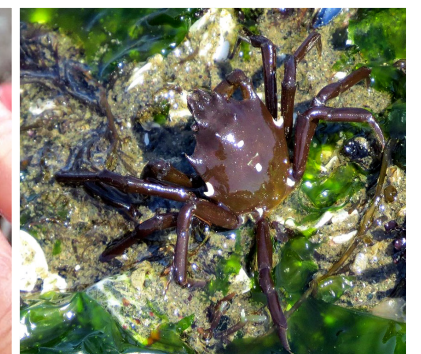

Spider/kelp crab